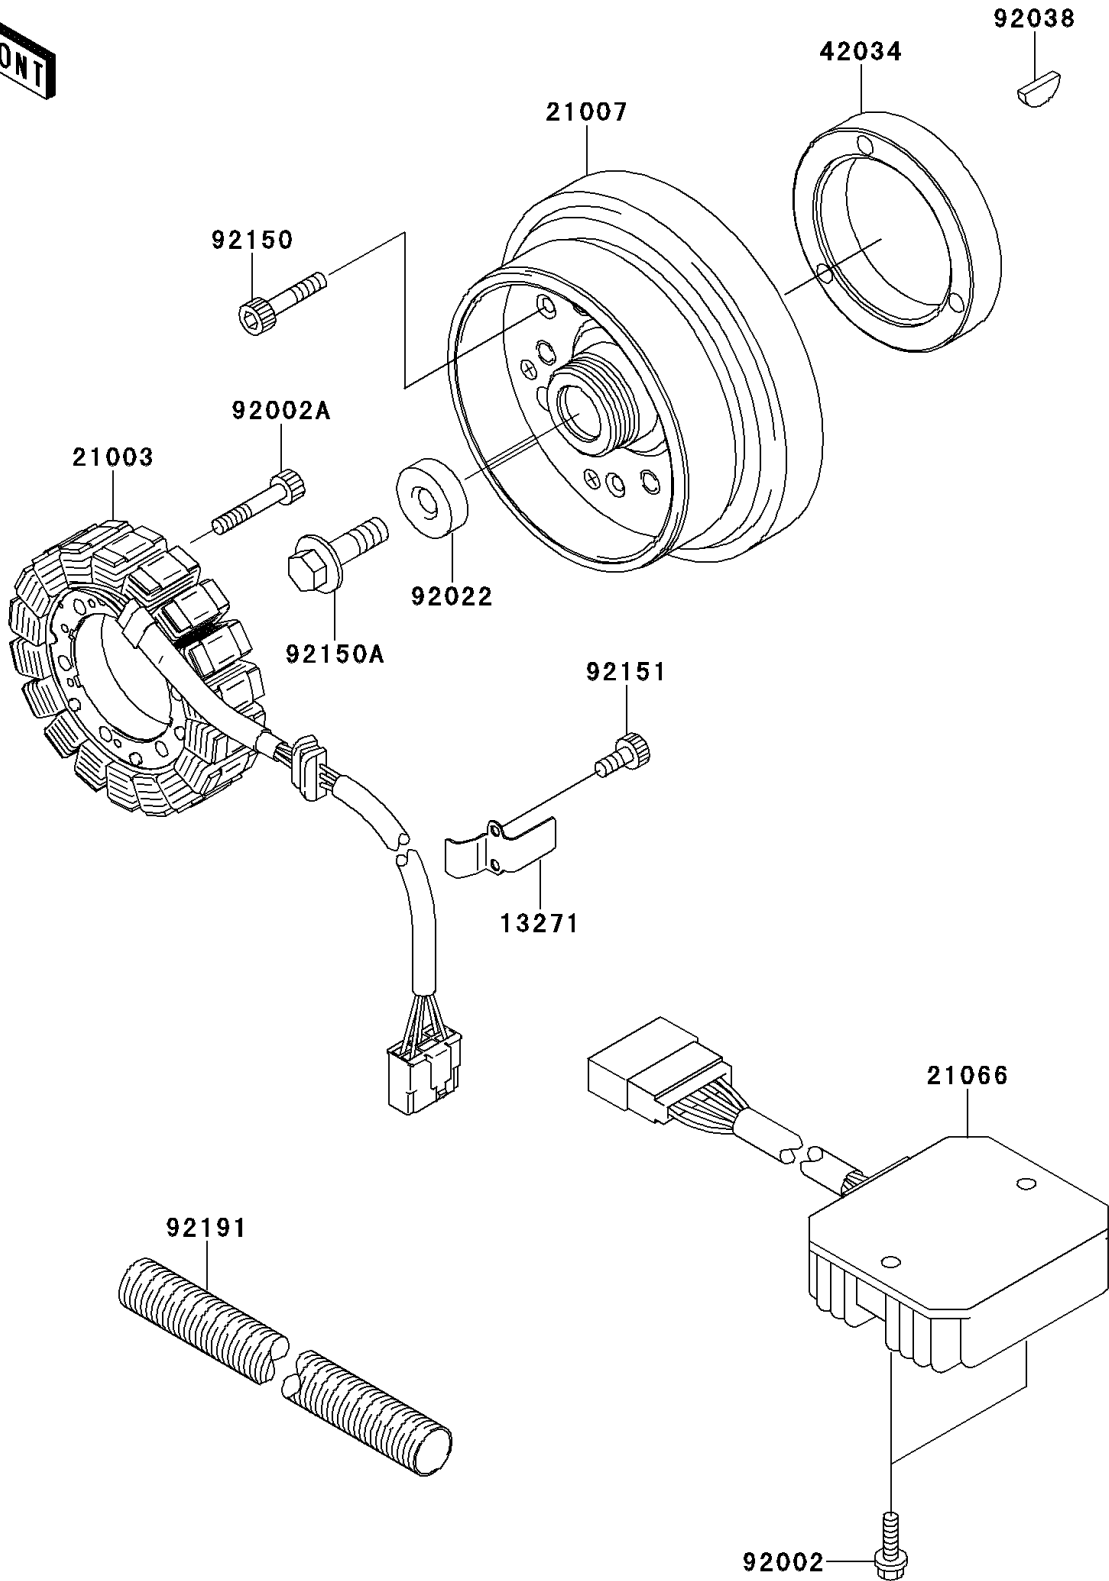

## 2001 W650 PARTS DIAGRAM

Generator

E1810

## 2001 W650 PARTS LIST

Generator

ITEM NAME	PART NUMBER	QUANTITY
PLATE (Ref # 13271)	13271-1185	1
STATOR (Ref # 21003)	21003-1348	1
ROTOR (Ref # 21007)	21007-1351	1
REGULATOR-VOLTAGE (Ref # 21066)	21066-1106	1
COUPLING (Ref # 42034)	42034-1143	1
BOLT,6X25 (Ref # 92002)	92002-1086	1
BOLT,SOCKET,6X25 (Ref # 92002A)	92002-1696	1
WASHER,GENERATOR (Ref # 92022)	92022-1904	1
KEY,WOODRUFF (Ref # 92038)	92038-001	1
BOLT,SOCKET,8X30 (Ref # 92150)	92150-1604	1
BOLT,12X50 (Ref # 92150A)	92150-1708	1
BOLT,SOCKET,5X12 (Ref # 92151)	92151-1118	1
TUBE (Ref # 92191)	92191-1397	1