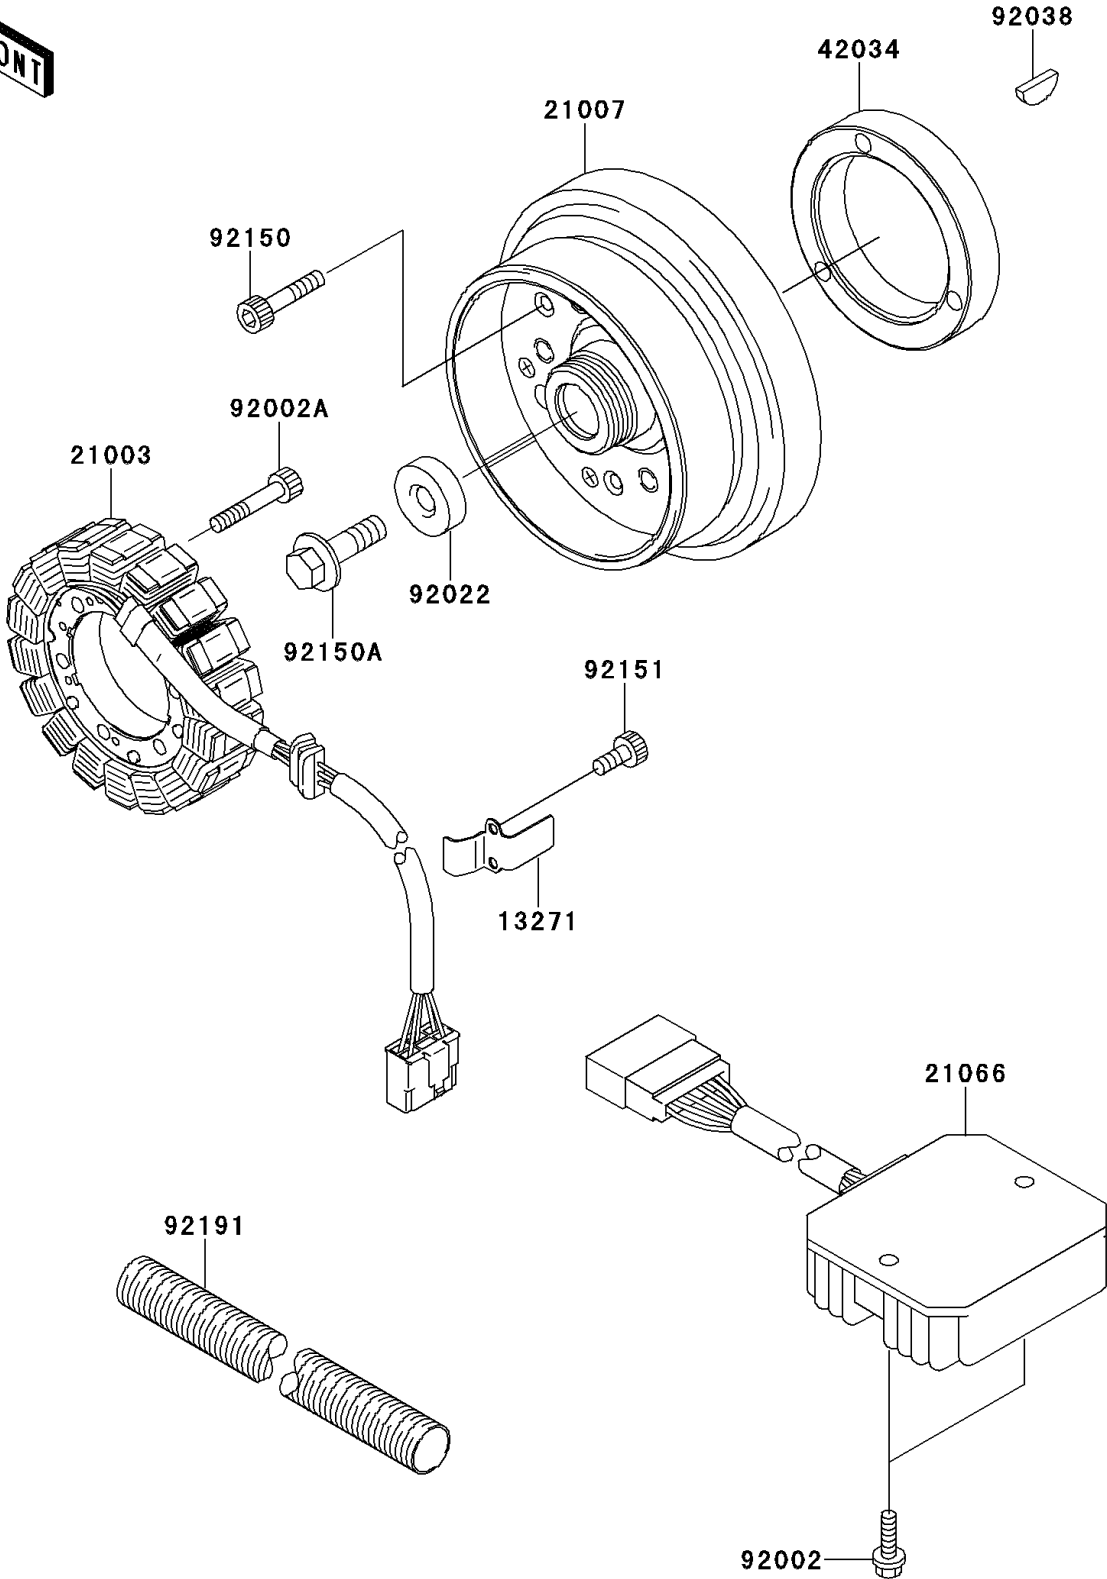

2000 W650 PARTS DIAGRAM

Generator

E1810

2000 W650 PARTS LIST

Generator

ITEM NAME	PART NUMBER	QUANTITY
PLATE (Ref # 13271)	13271-1185	1
STATOR (Ref # 21003)	21003-1348	1
ROTOR (Ref # 21007)	21007-1351	1
REGULATOR-VOLTAGE (Ref # 21066)	21066-1106	1
COUPLING (Ref # 42034)	42034-1143	1
BOLT,6X25 (Ref # 92002)	92002-1086	2
BOLT,SOCKET,6X25 (Ref # 92002A)	92002-1696	3
WASHER,GENERATOR (Ref # 92022)	92022-1904	1
KEY,WOODRUFF (Ref # 92038)	92038-001	1
BOLT,SOCKET,8X30 (Ref # 92150)	92150-1604	3
BOLT,12X50 (Ref # 92150A)	92150-1708	1
BOLT,SOCKET,5X12 (Ref # 92151)	92151-1118	2
TUBE (Ref # 92191)	92191-1397	1