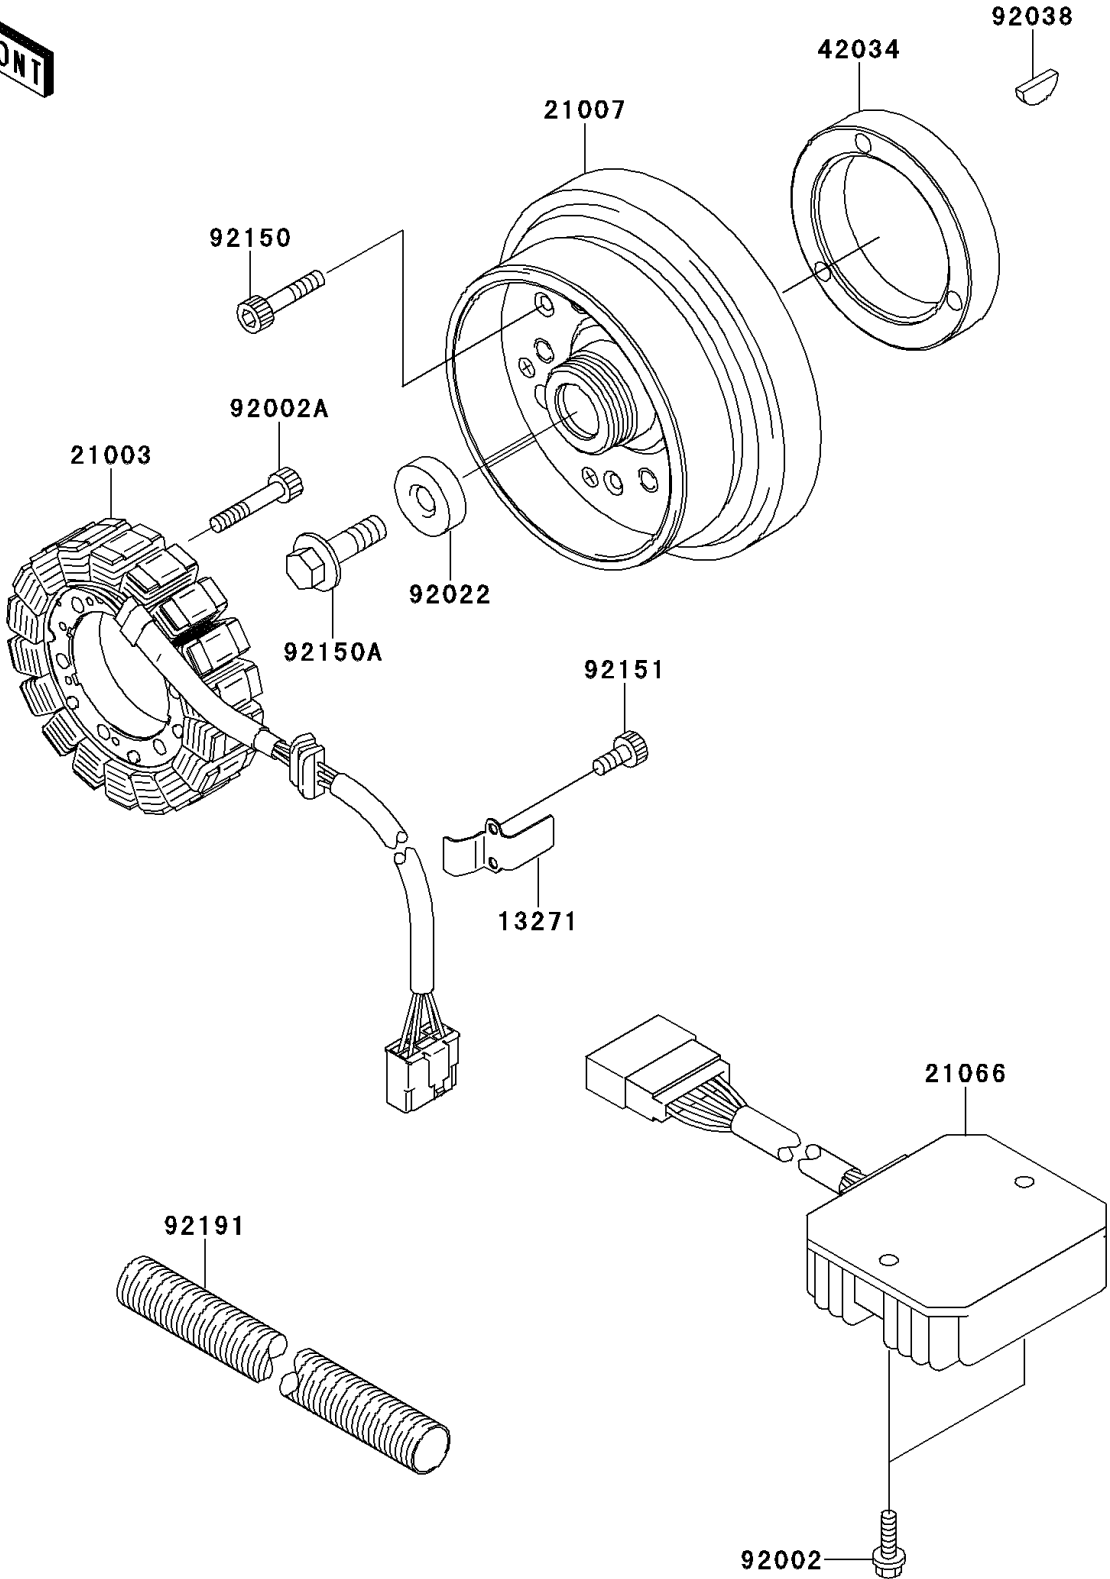

# 2000 W650 PARTS DIAGRAM

Generator

E1810

## 2000 W650 PARTS LIST

### Generator

ITEM NAME	PART NUMBER	QUANTITY
PLATE (Ref # 13271)	13271-1185	1
STATOR (Ref # 21003)	21003-1348	1
ROTOR (Ref # 21007)	21007-1351	1
REGULATOR-VOLTAGE (Ref # 21066)	21066-1106	1
COUPLING (Ref # 42034)	42034-1143	1
BOLT,6X25 (Ref # 92002)	92002-1086	2
BOLT,SOCKET,6X25 (Ref # 92002A)	92002-1696	3
WASHER,GENERATOR (Ref # 92022)	92022-1904	1
KEY,WOODRUFF (Ref # 92038)	92038-001	1
BOLT,SOCKET,8X30 (Ref # 92150)	92150-1604	3
BOLT,12X50 (Ref # 92150A)	92150-1708	1
BOLT,SOCKET,5X12 (Ref # 92151)	92151-1118	2
TUBE (Ref # 92191)	92191-1397	1