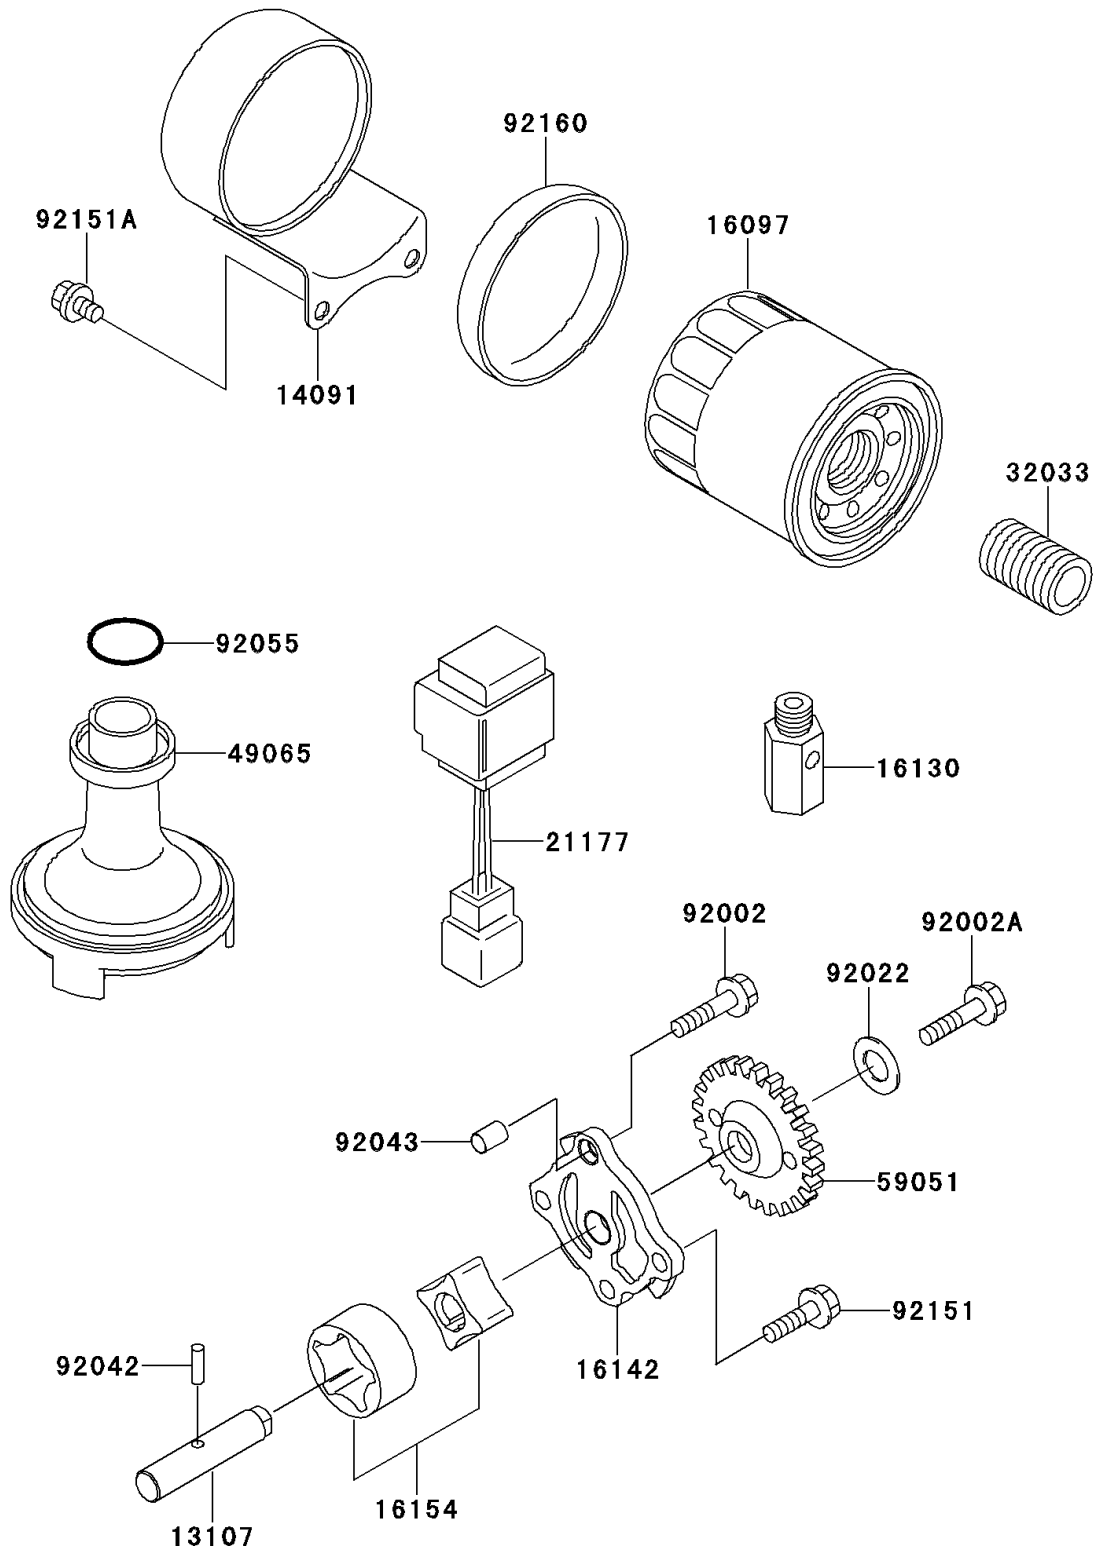

2001 W650 PARTS DIAGRAM

Oil Pump/Oil Filter

E1710

2001 W650 PARTS LIST

Oil Pump/Oil Filter

ITEM NAME	PART NUMBER	QUANTITY
SHAFT,OIL PUMP (Ref # 13107)	13107-1411	1
COVER,OIL FILTER (Ref # 14091)	14091-1357	1
FILTER-ASSY-OIL (Ref # 16097)	16097-1068	1
VALVE-ASSY-RELIEF (Ref # 16130)	16130-1058	1
COVER-PUMP,OIL (Ref # 16142)	16142-1155	1
ROTOR-PUMP (Ref # 16154)	16154-1115	1
CONTROLLER,OIL LAMP (Ref # 21177)	21177-1058	1
PIPE,OIL FILTER (Ref # 32033)	32033-1535	1
FILTER-OIL (Ref # 49065)	49065-1082	1
GEAR-SPUR,OIL PUMP (Ref # 59051)	59051-1377	1
BOLT,6X25 (Ref # 92002)	92002-1344	1
BOLT,6X25 (Ref # 92002A)	92002-1582	1
WASHER,6X12.8X1.2 (Ref # 92022)	92022-1827	1
PIN,DOWEL,4X15.8 (Ref # 92042)	92042-014	1
PIN,DOWEL,8X10 (Ref # 92043)	92043-1302	1
RING-O,OIL FILTER (Ref # 92055)	92055-1354	1
BOLT,6X18 (Ref # 92151)	92151-1498	1
BOLT,6X10 (Ref # 92151A)	92151-1502	1
DAMPER,OIL FILTER COVER (Ref # 92160)	92160-1995	1