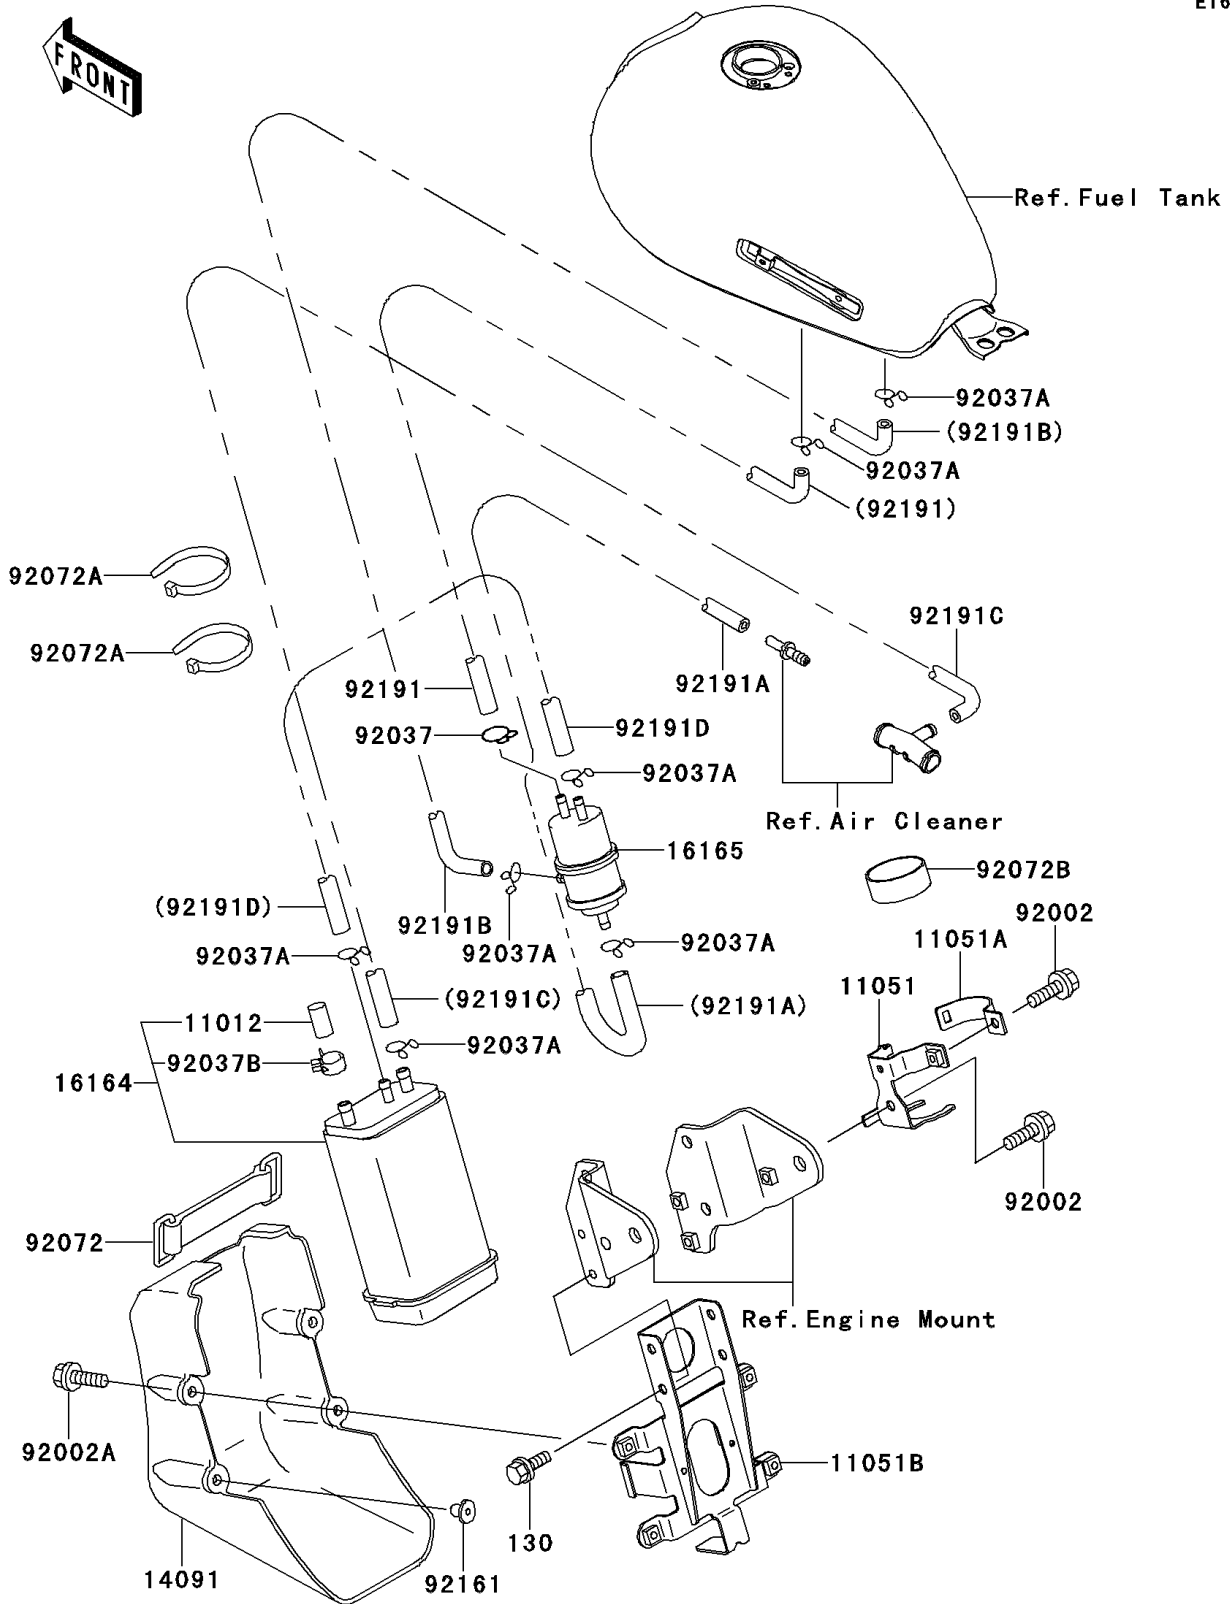

2001 W650 PARTS DIAGRAM

Fuel Evaporative System

E1650

2001 W650 PARTS LIST

Fuel Evaporative System

ITEM NAME	PART NUMBER	QUANTITY
BOLT-FLANGED,6X14,BLACK (Ref # 130)	130J0614	1
CAP,CANISTER (Ref # 11012)	11012-1388	1
BRACKET,SEPARATOR (Ref # 11051)	11051-1447	1
BRACKET,SEPARATOR (Ref # 11051A)	11051-1448	1
BRACKET,CANISTER (Ref # 11051B)	11051-1970	1
COVER,CANISTER (Ref # 14091)	14091-1279	1
CANISTER (Ref # 16164)	16164-1073	1
SEPARATOR (Ref # 16165)	16165-1001	1
BOLT,6X12 (Ref # 92002)	92002-1569	1
BOLT,6X16 (Ref # 92002A)	92002-1933	1
CLAMP,HOSE (Ref # 92037)	92037-1104	1
CLAMP,TUBE (Ref # 92037A)	92037-147	1
CLAMP,CANISTER (Ref # 92037B)	92037-1512	1
BAND,L=90 (Ref # 92072)	92072-045	1
BAND,L=250 (Ref # 92072A)	92072-1237	1
BAND (Ref # 92072B)	92072-1393	1
DAMPER (Ref # 92161)	92161-1160	1
TUBE,BLUE (Ref # 92191)	92191-1507	1
TUBE,WHITE (Ref # 92191A)	92191-1508	1
TUBE,RED (Ref # 92191B)	92191-1509	1
TUBE,GREEN (Ref # 92191C)	92191-1537	1
TUBE,BLUE (Ref # 92191D)	92191-1538	1