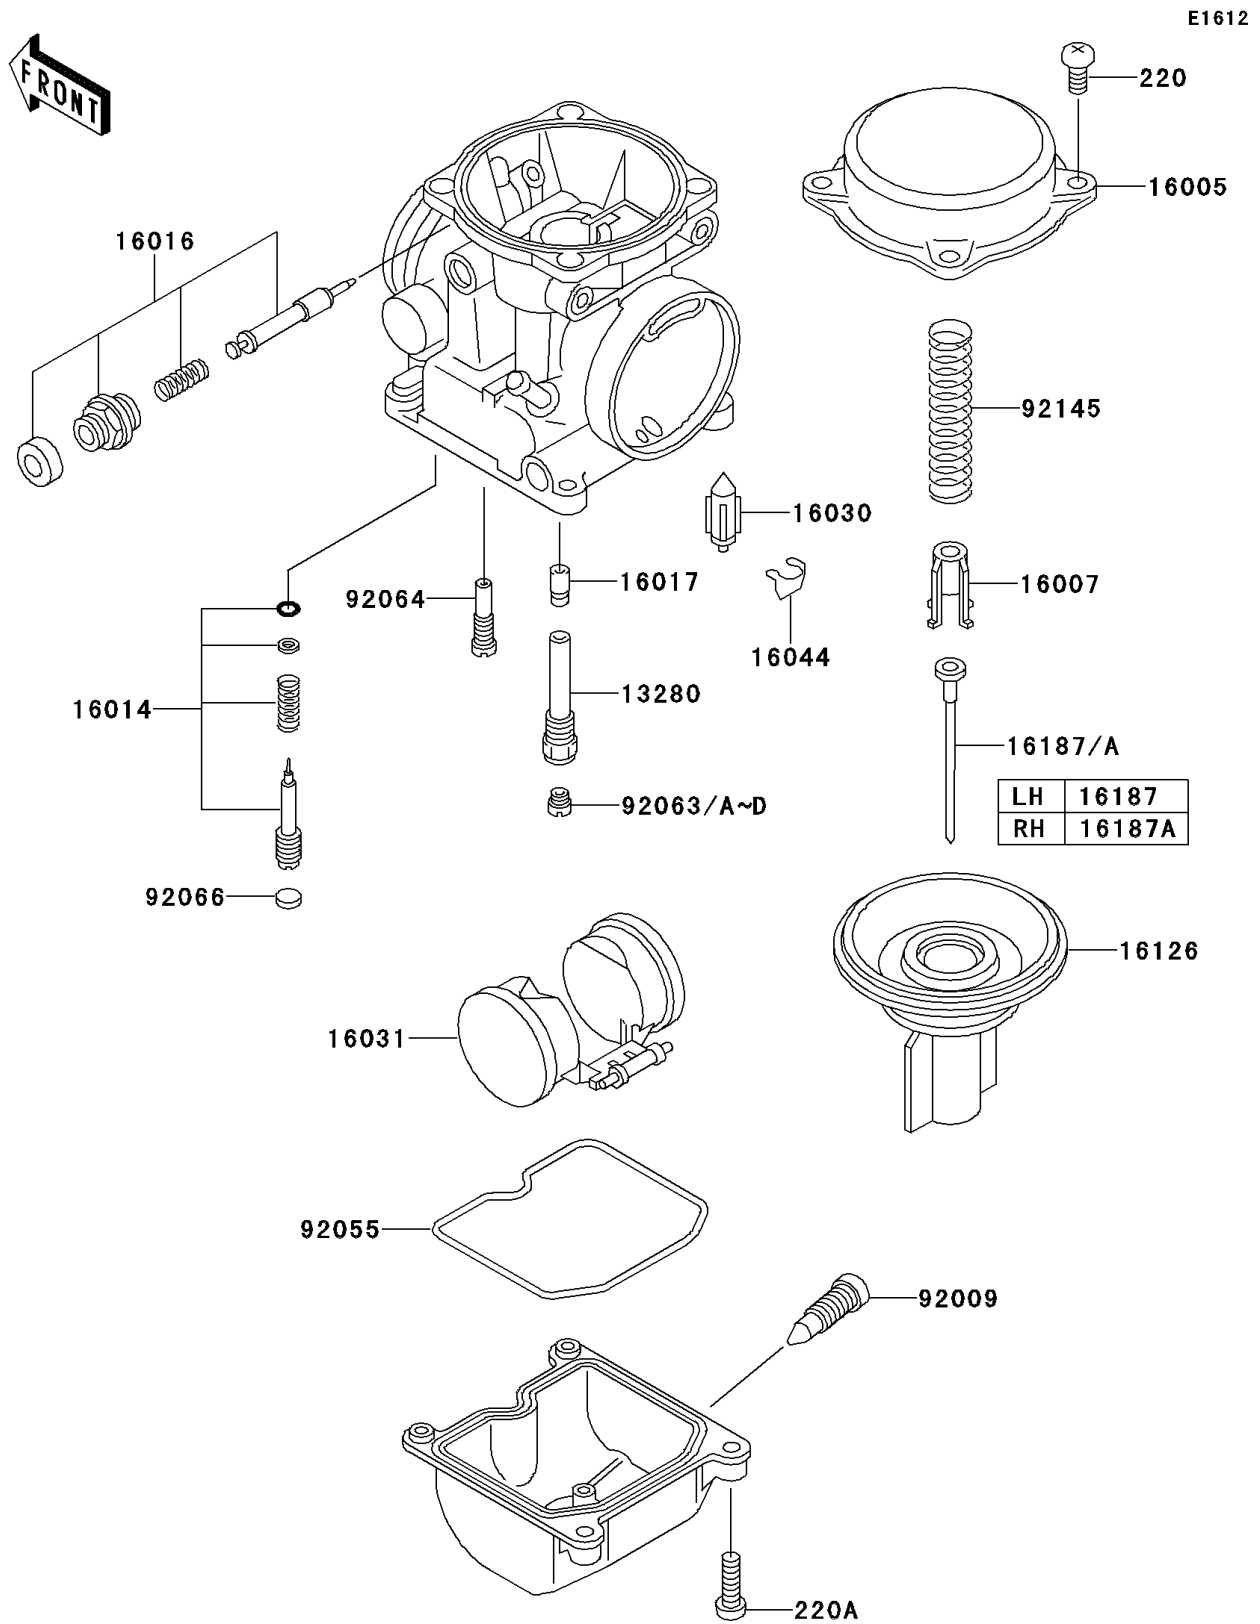

2001 W650 PARTS DIAGRAM

Carburetor Parts

2001 W650 PARTS LIST

Carburetor Parts

ITEM NAME	PART NUMBER	QUANTITY
SCREW-PAN-CROS (Ref # 220)	220B0408	1
SCREW-PAN-CROS (Ref # 220A)	220D0414	1
HOLDER,NEEDLE JET (Ref # 13280)	13280-1158	1
TOP-CHAMBER,MIXING (Ref # 16005)	16005-1065	1
SEAT-SPRING,VALVE (Ref # 16007)	16007-1117	1
SCREW-PILOT AIR (Ref # 16014)	16014-1081	1
PLUNGER (Ref # 16016)	16016-1092	1
JET-NEEDLE (Ref # 16017)	16017-1407	1
VALVE-FLOAT (Ref # 16030)	16030-1057	1
FLOAT (Ref # 16031)	16031-1077	1
CLAMP,FLOAT VALVE (Ref # 16044)	16044-007	1
VALVE,VACUUM (Ref # 16126)	16126-1339	1
NEEDLE-JET,N8GJ (Ref # 16187)	16187-1112	1
NEEDLE-JET,N8GN (Ref # 16187A)	16187-1113	1
SCREW,DRAIN,M6X0.75 (Ref # 92009)	92009-1551	1
RING-O,FLOAT CHAMBER (Ref # 92055)	92055-1518	1
JET-MAIN,#118 (Ref # 92063)	92063-1071	1
JET-MAIN,#120 (Ref # 92063A)	92063-1072	1
JET-MAIN,#122 (Ref # 92063B)	92063-1073	1
JET-MAIN,#112 (Ref # 92063C)	92063-1117	1
JET-MAIN,#115 (Ref # 92063D)	92063-1118	1
JET-PILOT,#35 (Ref # 92064)	92064-1101	1
PLUG,PILOT AIR SCREW,6.9X2 (Ref # 92066)	92066-1051	1
SPRING,VACUUM VALVE (Ref # 92145)	92145-1064	1