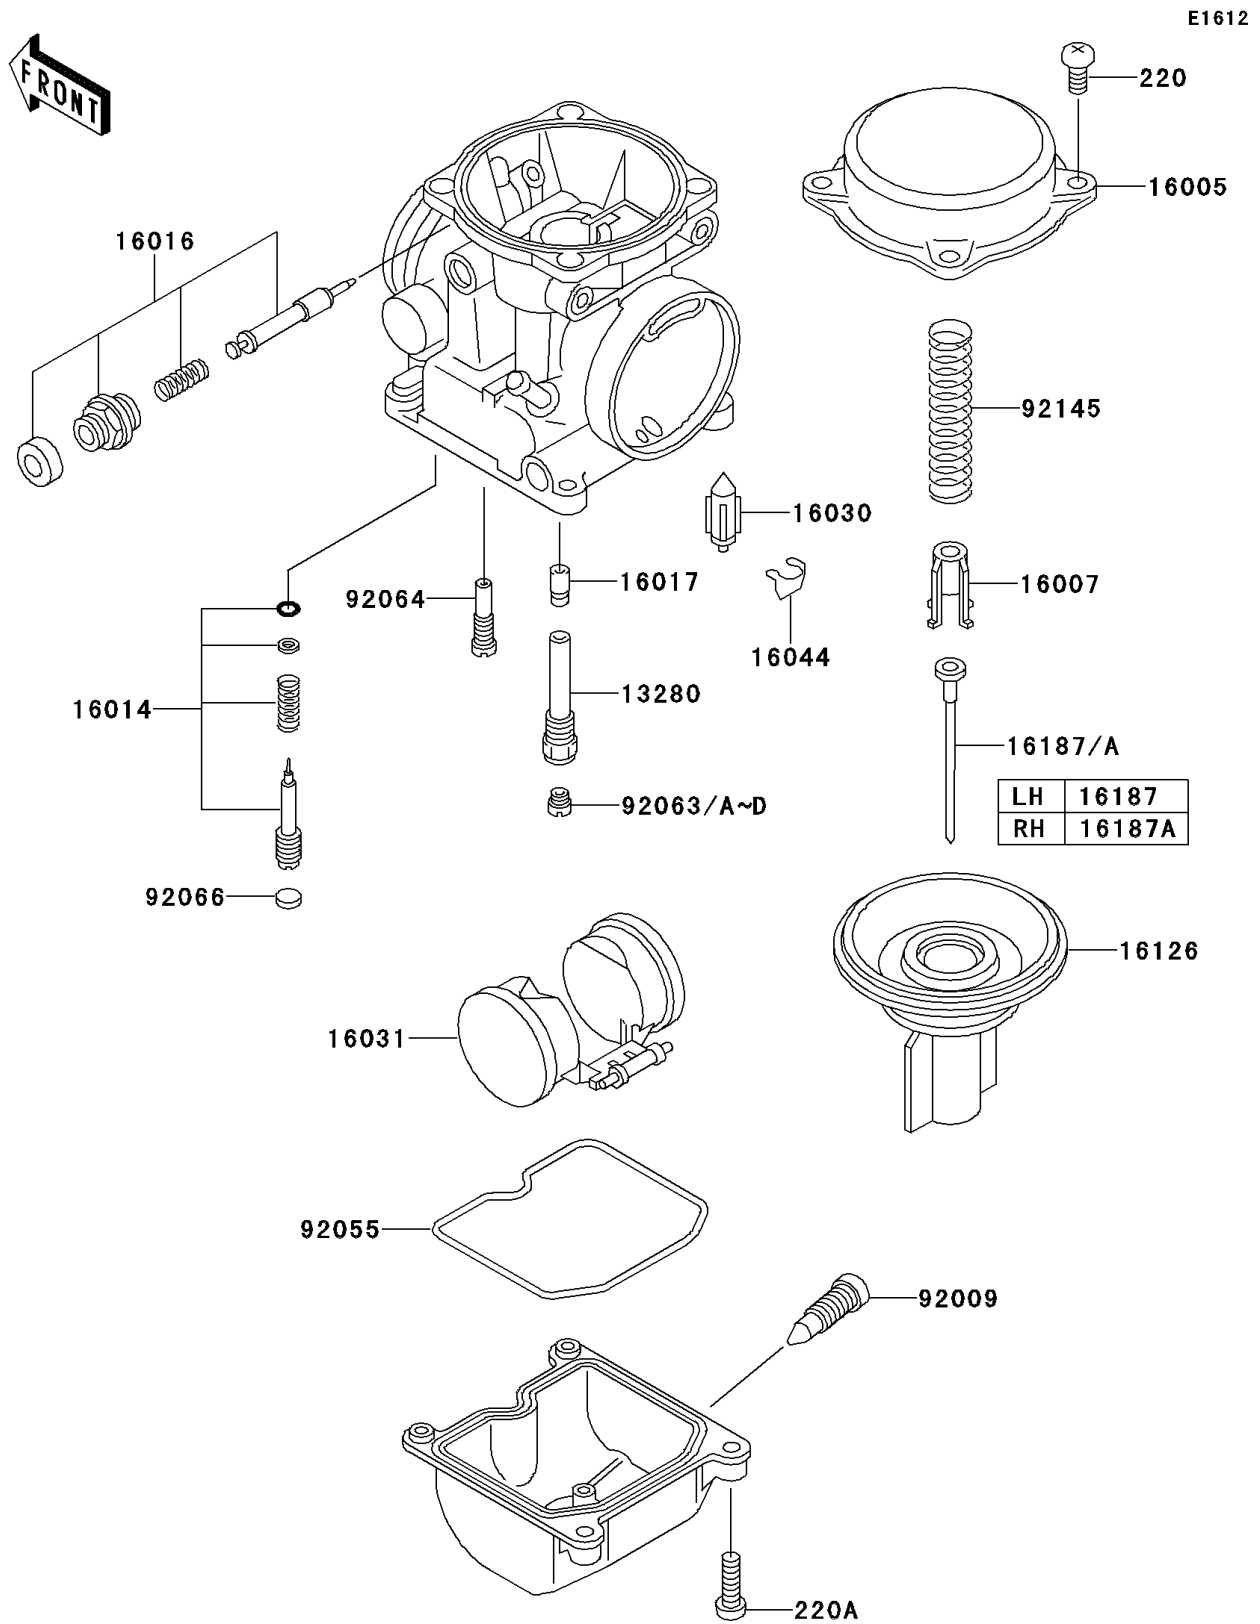

# 2000 W650 PARTS DIAGRAM

## Carburetor Parts

## 2000 W650 PARTS LIST

### Carburetor Parts

ITEM NAME	PART NUMBER	QUANTITY
SCREW-PAN-CROS (Ref # 220)	220B0408	8
SCREW-PAN-CROS (Ref # 220A)	220D0414	8
HOLDER,NEEDLE JET (Ref # 13280)	13280-1158	2
TOP-CHAMBER,MIXING (Ref # 16005)	16005-1065	2
SEAT-SPRING,VALVE (Ref # 16007)	16007-1117	2
SCREW-PILOT AIR (Ref # 16014)	16014-1081	2
PLUNGER (Ref # 16016)	16016-1092	2
JET-NEEDLE (Ref # 16017)	16017-1407	2
VALVE-FLOAT (Ref # 16030)	16030-1057	2
FLOAT (Ref # 16031)	16031-1077	2
CLAMP,FLOAT VALVE (Ref # 16044)	16044-007	2
VALVE,VACUUM (Ref # 16126)	16126-1339	2
NEEDLE-JET,N8GJ (Ref # 16187)	16187-1112	1
NEEDLE-JET,N8GN (Ref # 16187A)	16187-1113	1
SCREW,DRAIN,M6X0.75 (Ref # 92009)	92009-1551	2
RING-O,FLOAT CHAMBER (Ref # 92055)	92055-1518	2
JET-MAIN,#118 (Ref # 92063)	92063-1071	2
JET-MAIN,#120 (Ref # 92063A)	92063-1072	AR
JET-MAIN,#122 (Ref # 92063B)	92063-1073	AR
JET-MAIN,#112 (Ref # 92063C)	92063-1117	AR
JET-MAIN,#115 (Ref # 92063D)	92063-1118	AR
JET-PILOT,#35 (Ref # 92064)	92064-1101	2
PLUG,PILOT AIR SCREW,6.9X2 (Ref # 92066)	92066-1051	2
SPRING,VACUUM VALVE (Ref # 92145)	92145-1064	2