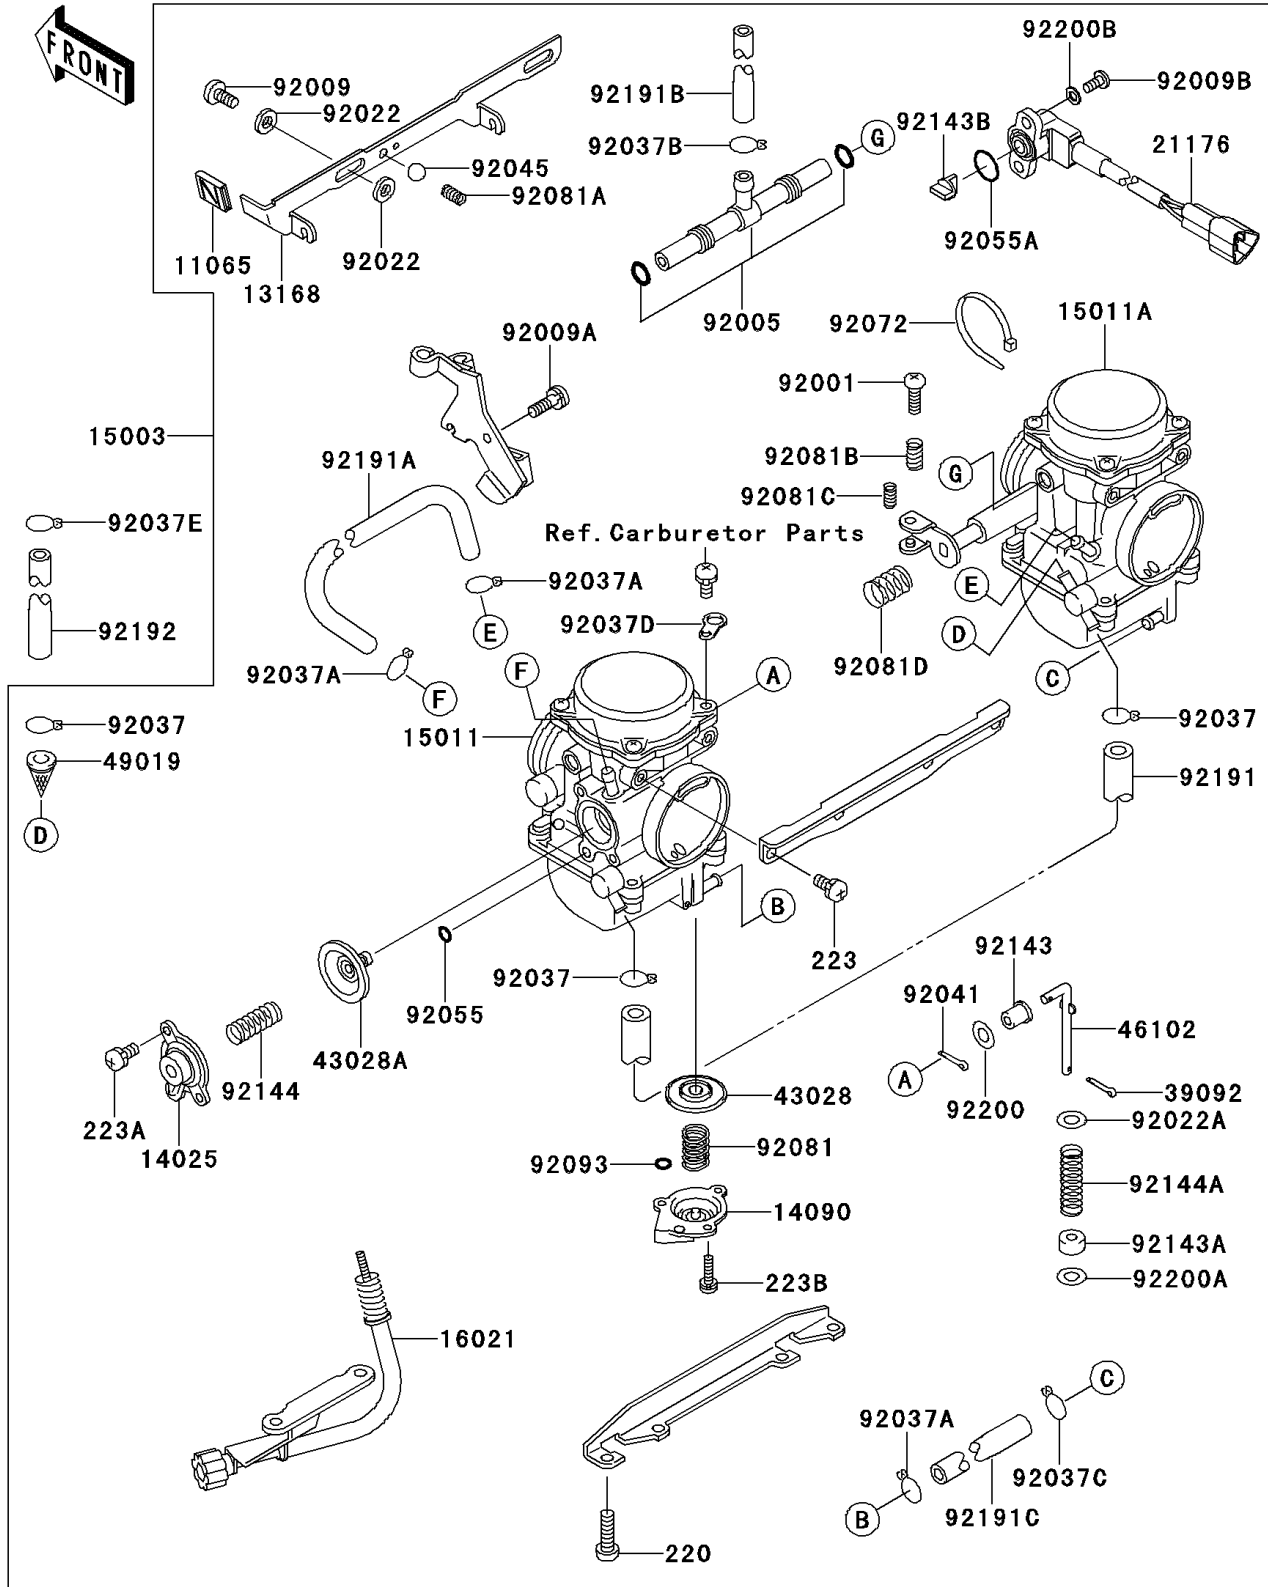

2001 W650 PARTS DIAGRAM

Carburetor

E1611

2001 W650 PARTS LIST

Carburetor

ITEM NAME	PART NUMBER	QUANTITY
CAP,STARTER LEVER (Ref # 11065)	11065-1092	1
LEVER,STARTER (Ref # 13168)	13168-1679	1
COVER,AIR CUT VALVE (Ref # 14025)	14025-1903	1
COVER,ACCELERATOR (Ref # 14090)	14090-1635	1
CARBURETOR-ASSY (Ref # 15003)	15003-1594	1
CARBURETOR,LH (Ref # 15011)	15011-1795	1
CARBURETOR,RH (Ref # 15011A)	15011-1796	1
SCREW-THROTTLE STOP (Ref # 16021)	16021-1228	1
SENSOR (Ref # 21176)	21176-1101	1
PIN-HAIR (Ref # 39092)	39092-1058	1
DIAPHRAGM (Ref # 43028)	43028-1077	1
DIAPHRAGM,4.9MM,AIR CUT VALVE (Ref # 43028A)	43028-1084	1
ROD (Ref # 46102)	46102-1434	1
FILTER-FUEL (Ref # 49019)	49019-1092	1
BOLT,THROTTLE ADJUST (Ref # 92001)	92001-1998	1
FITTING (Ref # 92005)	92005-1326	1
SCREW (Ref # 92009)	92009-1262	1
SCREW,5X10 (Ref # 92009A)	92009-1365	1
SCREW (Ref # 92009B)	92009-1781	1
WASHER,6.1X11X0.8,POLYACETAL (Ref # 92022)	92022-1199	1
WASHER,PLAIN,STOP SPRING (Ref # 92022A)	92022-1480	1
CLAMP,FUEL TUBE (Ref # 92037)	92037-1075	1
CLAMP,TUBE (Ref # 92037A)	92037-1142	1
CLAMP,FUEL TAP HOSE (Ref # 92037B)	92037-1185	1
CLAMP,TUBE (Ref # 92037C)	92037-1396	1
CLAMP,HOSE (Ref # 92037D)	92037-1969	1
CLAMP,TUBE (Ref # 92037E)	92037-1531	1
COTTER (Ref # 92041)	92041-1061	1
BALL,BRASS,SHAFT STOP (Ref # 92045)	92045-1104	1