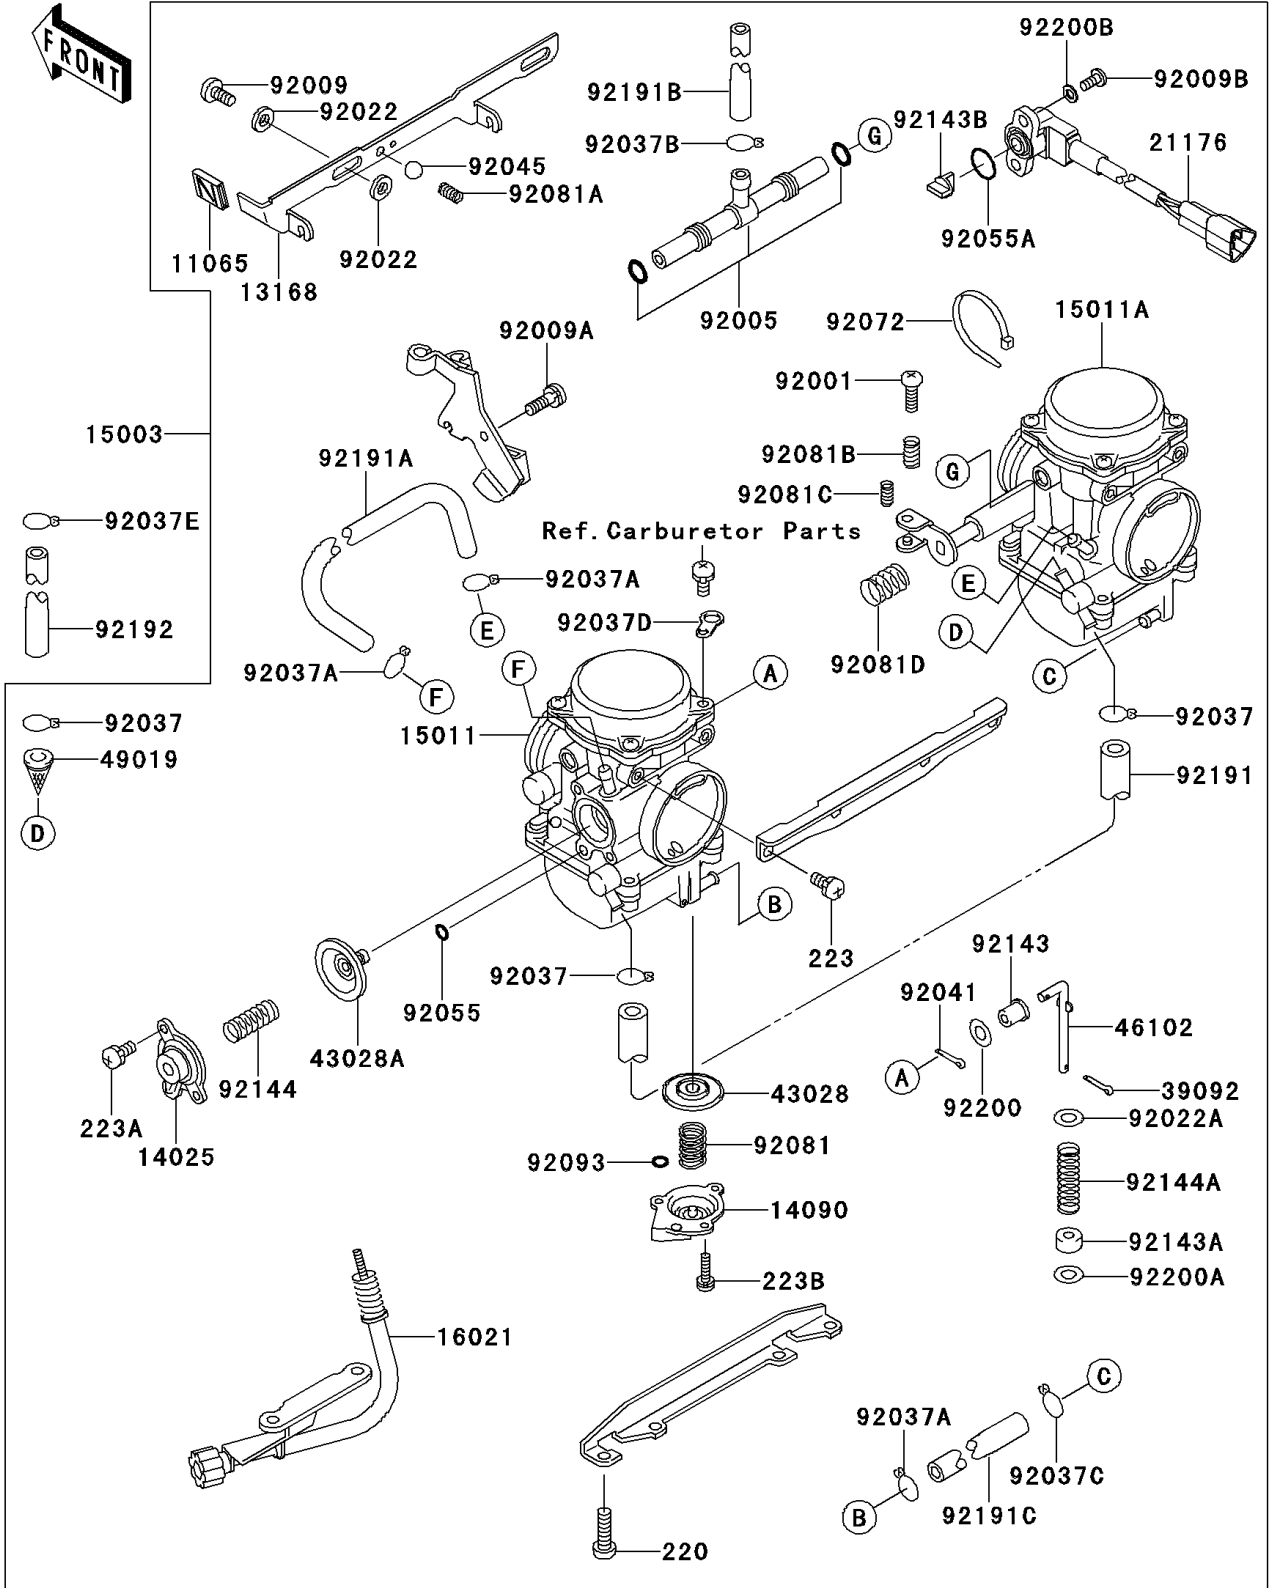

2000 W650 PARTS DIAGRAM

Carburetor

E1611

2000 W650 PARTS LIST

Carburetor

ITEM NAME	PART NUMBER	QUANTITY
CAP,STARTER LEVER (Ref # 11065)	11065-1092	1
LEVER,STARTER (Ref # 13168)	13168-1679	1
COVER,AIR CUT VALVE (Ref # 14025)	14025-1903	1
COVER,ACCELERATOR (Ref # 14090)	14090-1635	1
CARBURETOR-ASSY (Ref # 15003)	15003-1594	1
CARBURETOR,LH (Ref # 15011)	15011-1795	1
CARBURETOR,RH (Ref # 15011A)	15011-1796	1
SCREW-THROTTLE STOP (Ref # 16021)	16021-1228	1
SENSOR (Ref # 21176)	21176-1101	1
PIN-HAIR (Ref # 39092)	39092-1058	1
DIAPHRAGM (Ref # 43028)	43028-1077	1
DIAPHRAGM,4.9MM,AIR CUT VALVE (Ref # 43028A)	43028-1084	1
ROD (Ref # 46102)	46102-1434	1
FILTER-FUEL (Ref # 49019)	49019-1092	1
BOLT,THROTTLE ADJUST (Ref # 92001)	92001-1998	1
FITTING (Ref # 92005)	92005-1326	1
SCREW (Ref # 92009)	92009-1262	2
SCREW,5X10 (Ref # 92009A)	92009-1365	1
SCREW (Ref # 92009B)	92009-1781	2
WASHER,6.1X11X0.8,POLYACETAL (Ref # 92022)	92022-1199	4
WASHER,PLAIN,STOP SPRING (Ref # 92022A)	92022-1480	1
CLAMP,FUEL TUBE (Ref # 92037)	92037-1075	3
CLAMP,TUBE (Ref # 92037A)	92037-1142	3
CLAMP,FUEL TAP HOSE (Ref # 92037B)	92037-1185	1
CLAMP,TUBE (Ref # 92037C)	92037-1396	1
CLAMP,HOSE (Ref # 92037D)	92037-1969	1
CLAMP,TUBE (Ref # 92037E)	92037-1531	1
COTTER (Ref # 92041)	92041-1061	1
BALL,BRASS,SHAFT STOP (Ref # 92045)	92045-1104	1