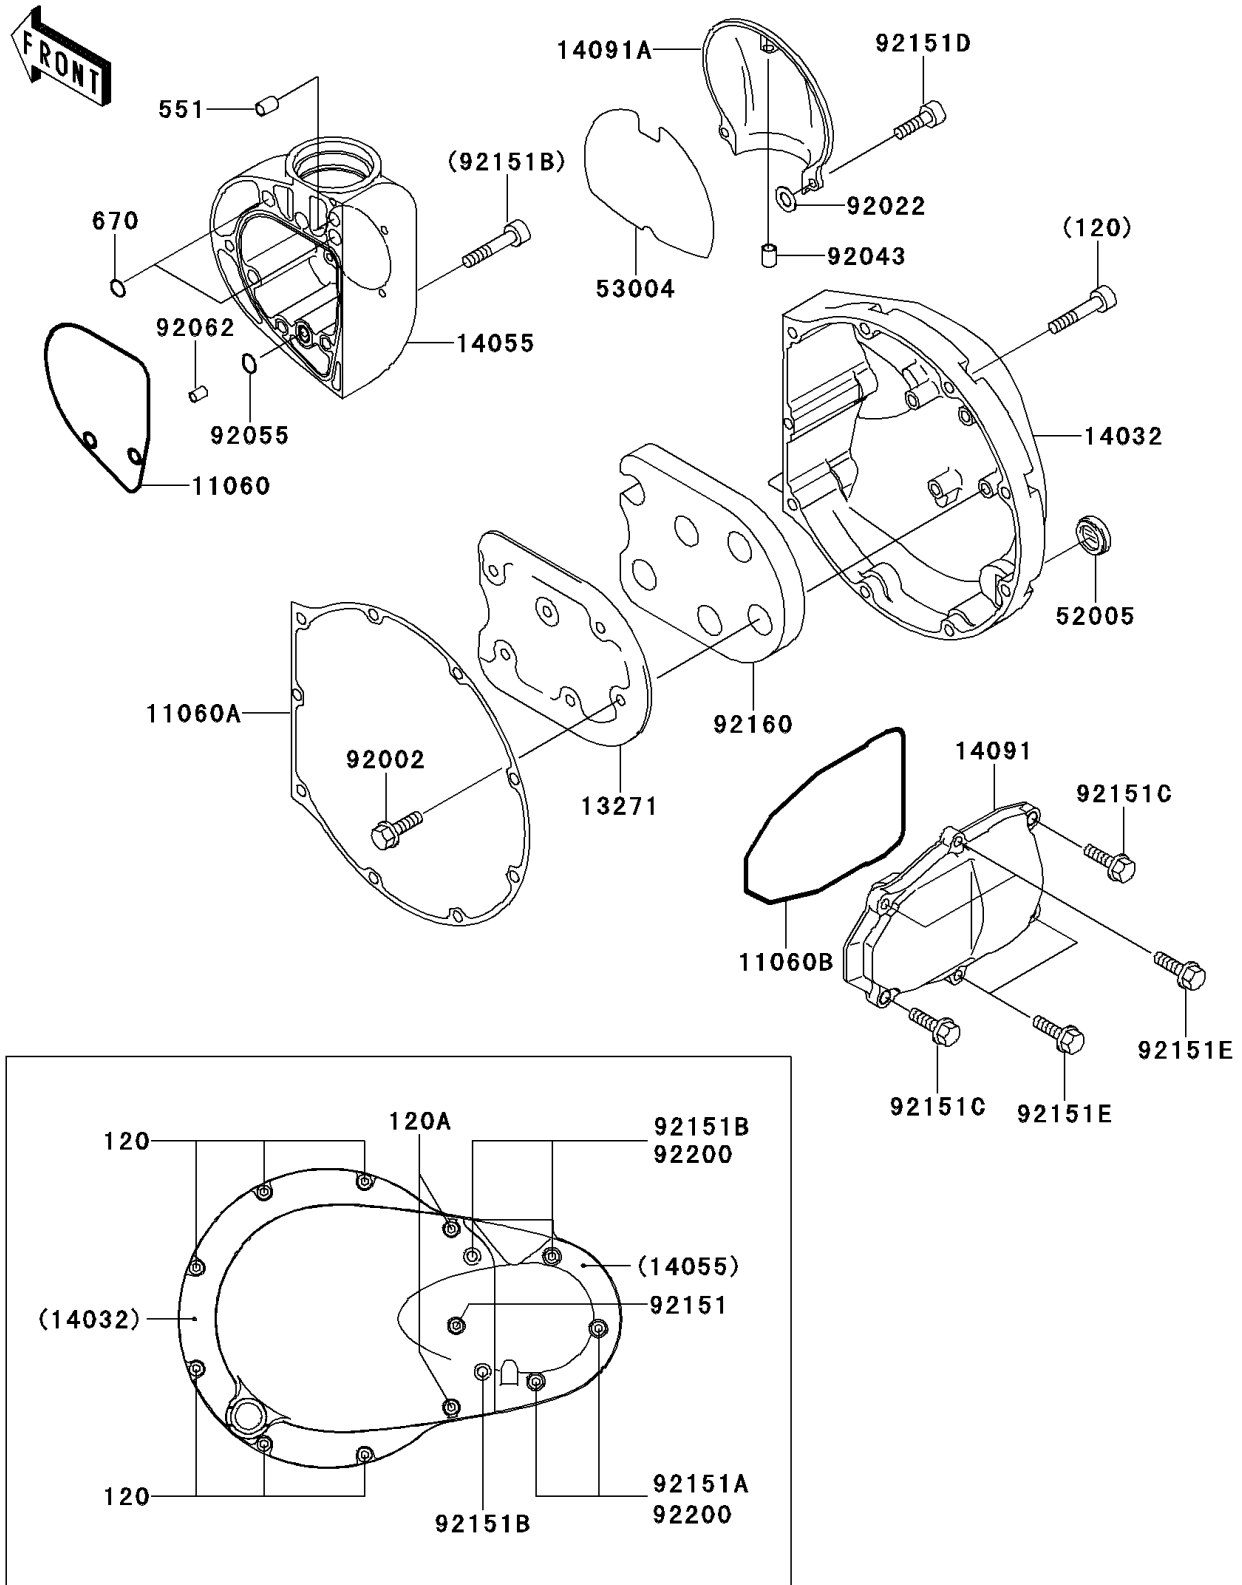

2002 W650 (Canada Only)

PARTS DIAGRAM

Right Engine Cover(s)

E1436

2002 W650 (Canada Only)

PARTS LIST

Right Engine Cover(s)

ITEM NAME	PART NUMBER	QUANTITY
BOLT-SOCKET (Ref # 120)	120R0625	6
BOLT-SOCKET (Ref # 120A)	120R0650	2
PIN-DOWEL (Ref # 551)	551A0820	1
O RING,7MM (Ref # 670)	670D1507	2
GASKET,GEAR CASE (Ref # 11060)	11060-1890	1
GASKET,CLUTCH COVER (Ref # 11060A)	11060-1891	1
GASKET,KICK COVER (Ref # 11060B)	11060-1896	1
PLATE,SOUND ARRESTER (Ref # 13271)	13271-1215	1
COVER-CLUTCH (Ref # 14032)	14032-1495	1
CASE-GEAR (Ref # 14055)	14055-1141	1
COVER,KICK (Ref # 14091)	14091-1080	1
COVER,BEVEL GEAR (Ref # 14091A)	14091-1287	1
GAUGE,OIL LEVEL (Ref # 52005)	52005-1009	1
MAT,BEVEL COVER (Ref # 53004)	53004-1124	1
BOLT,6X10 (Ref # 92002)	92002-1541	6
WASHER,5.2X10X1.5 (Ref # 92022)	92022-1023	2
PIN,6X12 (Ref # 92043)	92043-1606	1
RING-O,12.3X1.9 (Ref # 92055)	92055-1594	1
NOZZLE,6X8,BLACK (Ref # 92062)	92062-1079	1
BOLT,SOCKET,6X70 (Ref # 92151)	92151-1495	1
BOLT,SOCKET,6X55 (Ref # 92151A)	92151-1496	2
BOLT,SOCKET,6X60 (Ref # 92151B)	92151-1497	3
BOLT (Ref # 92151C)	92151-1499	2
BOLT,SOCKET,5X14 (Ref # 92151D)	92151-1581	2
BOLT,6X22 (Ref # 92151E)	92151-1642	4
DAMPER,SOUND ARRESTER (Ref # 92160)	92160-1996	1
WASHER,6.8X11.5X1.0 (Ref # 92200)	92200-1461	4