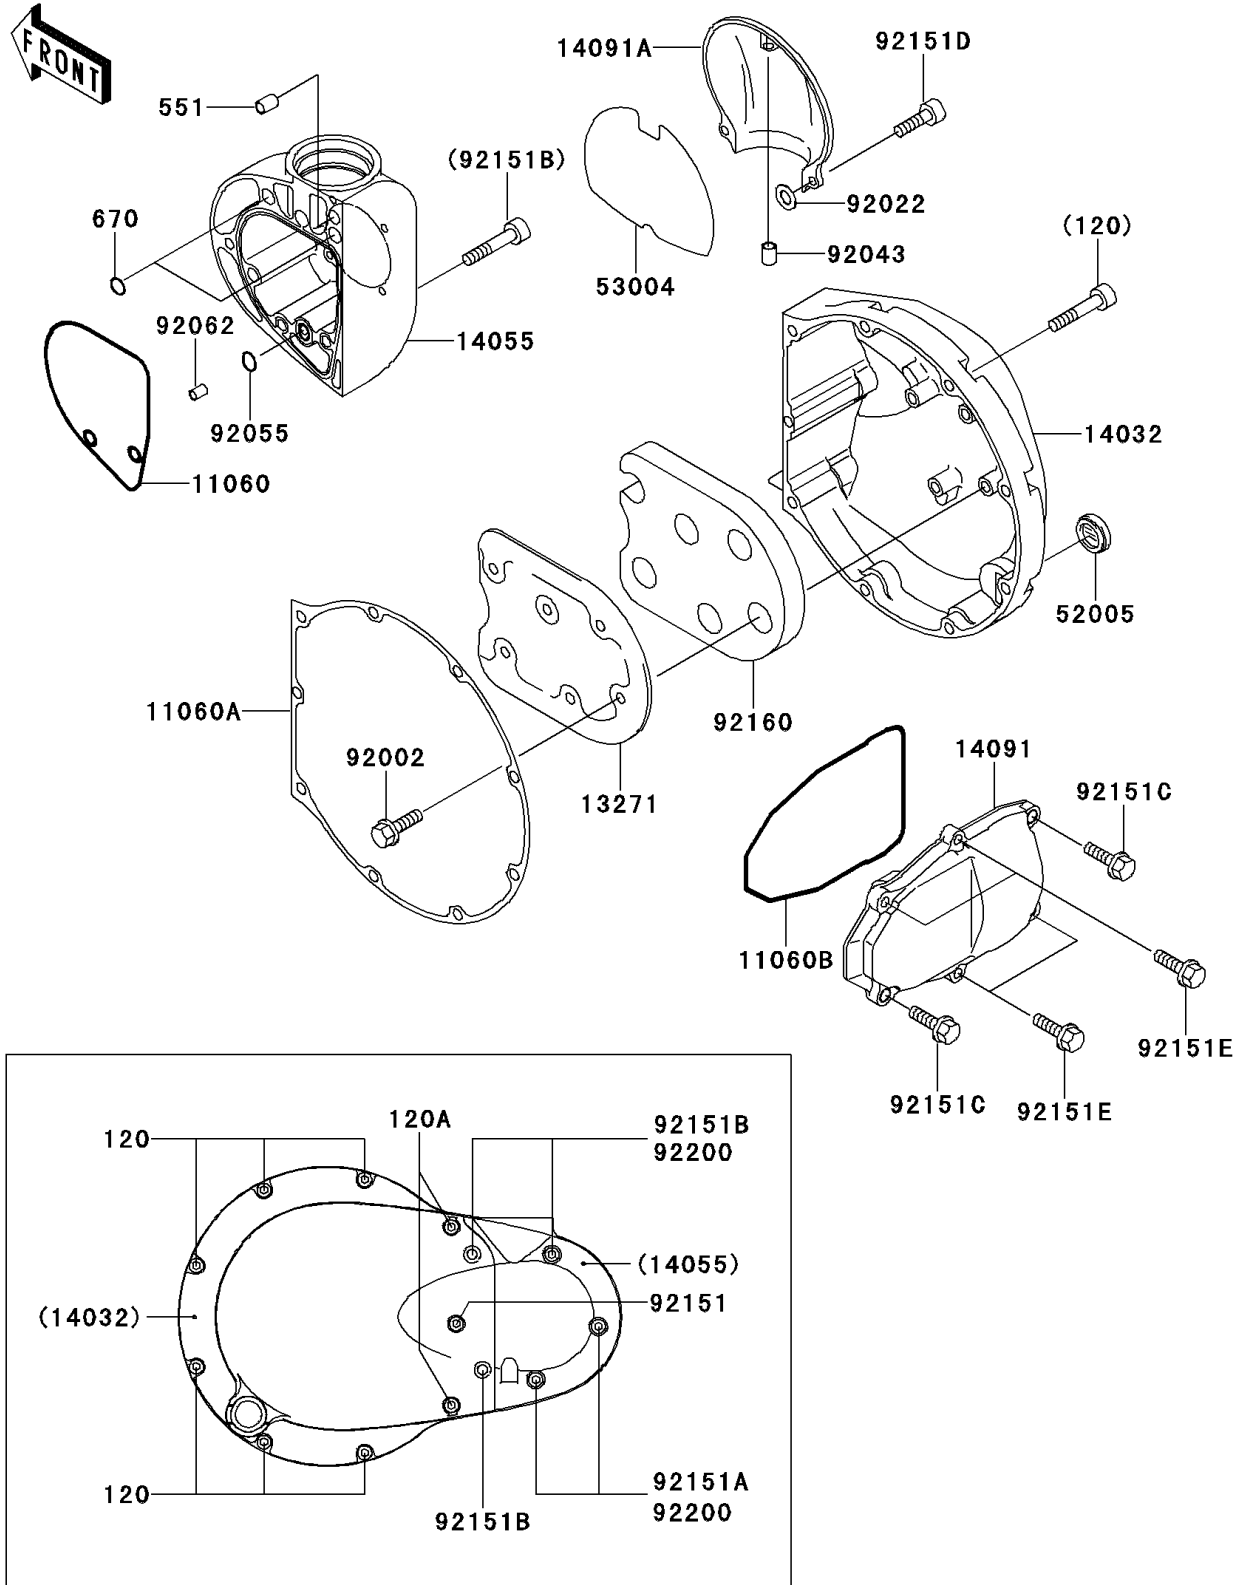

2001 W650 PARTS DIAGRAM

Right Engine Cover(s)

E1436

2001 W650 PARTS LIST

Right Engine Cover(s)

ITEM NAME	PART NUMBER	QUANTITY
BOLT-SOCKET (Ref # 120)	120R0625	6
BOLT-SOCKET (Ref # 120A)	120R0650	2
PIN-DOWEL (Ref # 551)	551A0820	1
O RING,7MM (Ref # 670)	670D1507	2
GASKET,GEAR CASE (Ref # 11060)	11060-1890	1
GASKET,CLUTCH COVER (Ref # 11060A)	11060-1891	1
GASKET,KICK COVER (Ref # 11060B)	11060-1896	1
PLATE,SOUND ARRESTER (Ref # 13271)	13271-1215	1
COVER-CLUTCH (Ref # 14032)	14032-1495	1
CASE-GEAR (Ref # 14055)	14055-1141	1
COVER,KICK (Ref # 14091)	14091-1080	1
COVER,BEVEL GEAR (Ref # 14091A)	14091-1287	1
GAUGE,OIL LEVEL (Ref # 52005)	52005-1009	1
MAT,BEVEL COVER (Ref # 53004)	53004-1124	1
BOLT,6X10 (Ref # 92002)	92002-1541	6
WASHER,5.2X10X1.5 (Ref # 92022)	92022-1023	2
PIN,6X12 (Ref # 92043)	92043-1606	1
RING-O,12.3X1.9 (Ref # 92055)	92055-1594	1
NOZZLE,6X8,BLACK (Ref # 92062)	92062-1079	1
BOLT,SOCKET,6X70 (Ref # 92151)	92151-1495	1
BOLT,SOCKET,6X55 (Ref # 92151A)	92151-1496	2
BOLT,SOCKET,6X60 (Ref # 92151B)	92151-1497	3
BOLT (Ref # 92151C)	92151-1499	2
BOLT,SOCKET,5X14 (Ref # 92151D)	92151-1581	2
BOLT,6X22 (Ref # 92151E)	92151-1642	4
DAMPER,SOUND ARRESTER (Ref # 92160)	92160-1996	1
WASHER,6.8X11.5X1.0 (Ref # 92200)	92200-1461	4