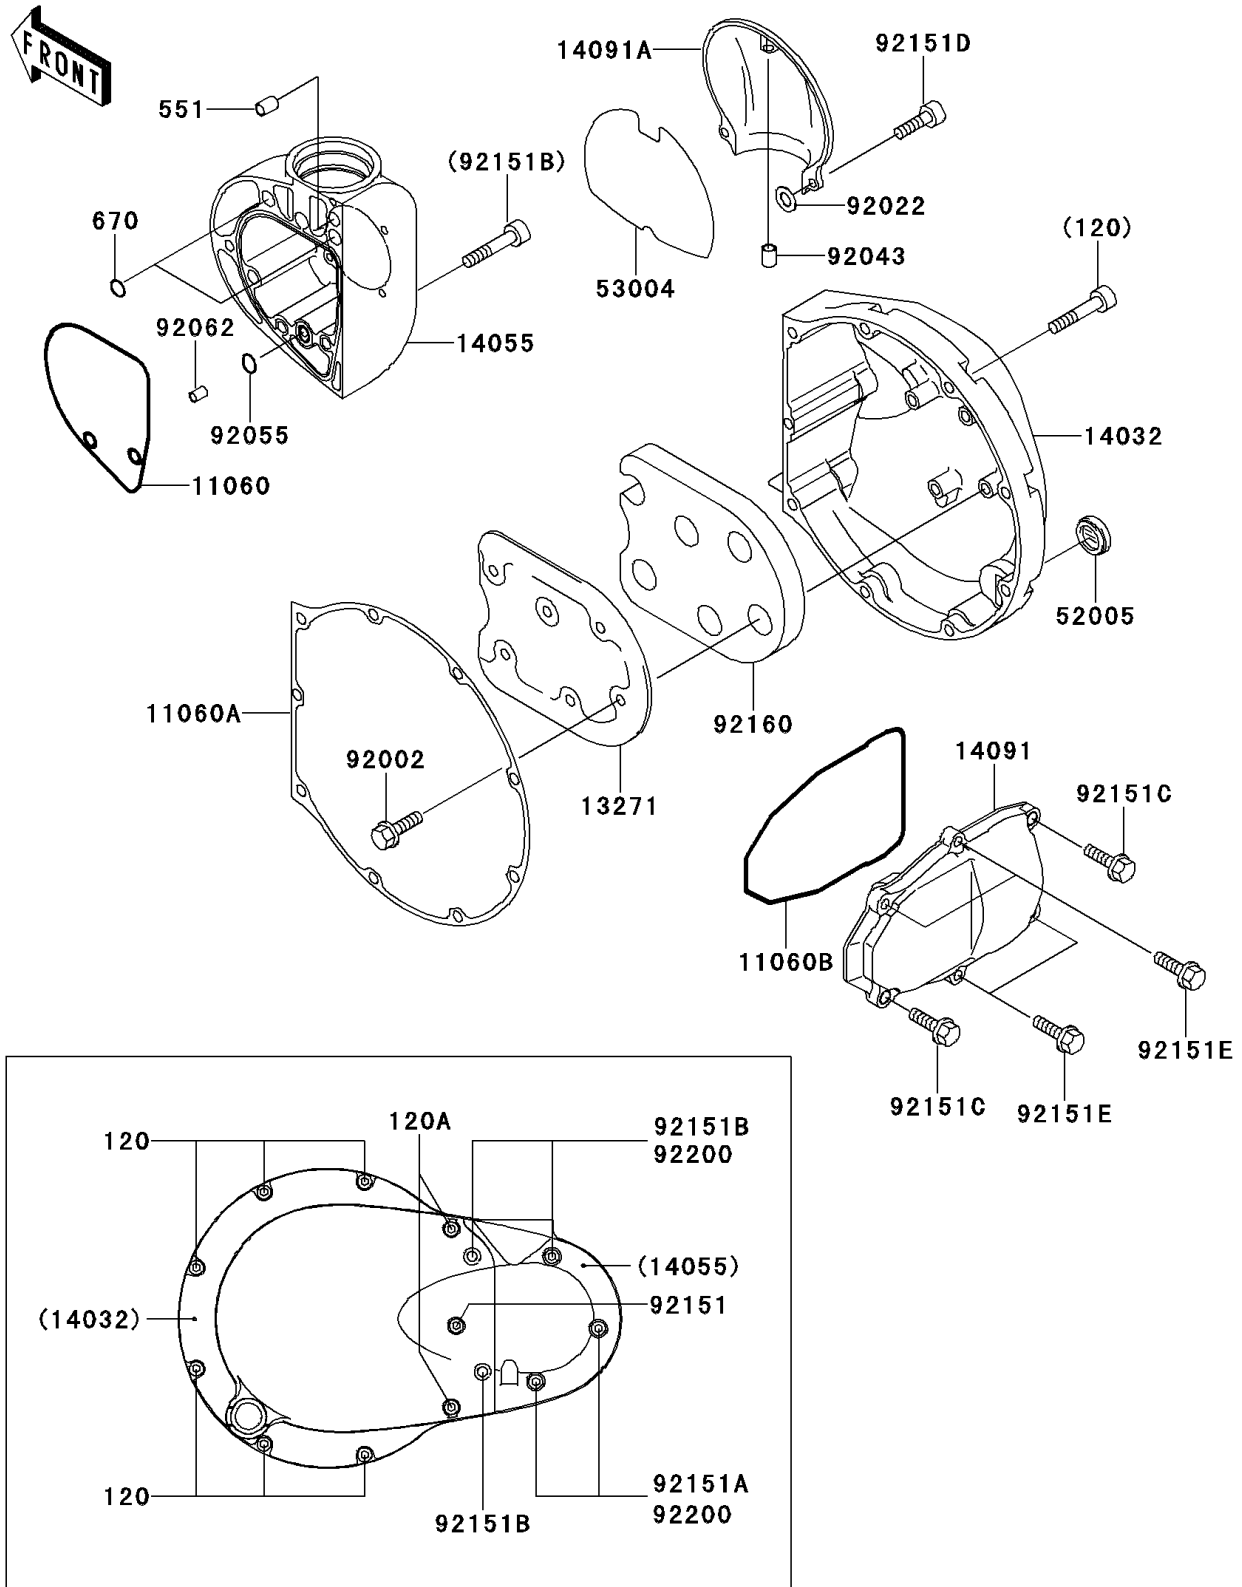

## 2001 W650 PARTS DIAGRAM

Right Engine Cover(s)

E1436

## 2001 W650 PARTS LIST

Right Engine Cover(s)

ITEM NAME	PART NUMBER	QUANTITY
BOLT-SOCKET (Ref # 120)	120R0625	1
BOLT-SOCKET (Ref # 120A)	120R0650	1
PIN-DOWEL (Ref # 551)	551A0820	1
O RING,7MM (Ref # 670)	670D1507	1
GASKET,GEAR CASE (Ref # 11060)	11060-1890	1
GASKET,CLUTCH COVER (Ref # 11060A)	11060-1891	1
GASKET,KICK COVER (Ref # 11060B)	11060-1896	1
PLATE,SOUND ARRESTER (Ref # 13271)	13271-1215	1
COVER-CLUTCH (Ref # 14032)	14032-1495	1
CASE-GEAR (Ref # 14055)	14055-1141	1
COVER,KICK (Ref # 14091)	14091-1080	1
COVER,BEVEL GEAR (Ref # 14091A)	14091-1287	1
GAUGE,OIL LEVEL (Ref # 52005)	52005-1009	1
MAT,BEVEL COVER (Ref # 53004)	53004-1124	1
BOLT,6X10 (Ref # 92002)	92002-1541	1
WASHER,5.2X10X1.5 (Ref # 92022)	92022-1023	1
PIN,6X12 (Ref # 92043)	92043-1606	1
RING-O,12.3X1.9 (Ref # 92055)	92055-1594	1
NOZZLE,6X8,BLACK (Ref # 92062)	92062-1079	1
BOLT,SOCKET,6X70 (Ref # 92151)	92151-1495	1
BOLT,SOCKET,6X55 (Ref # 92151A)	92151-1496	1
BOLT,SOCKET,6X60 (Ref # 92151B)	92151-1497	1
BOLT (Ref # 92151C)	92151-1499	1
BOLT,SOCKET,5X14 (Ref # 92151D)	92151-1581	1
BOLT,6X22 (Ref # 92151E)	92151-1642	1
DAMPER,SOUND ARRESTER (Ref # 92160)	92160-1996	1
WASHER,6.8X11.5X1.0 (Ref # 92200)	92200-1461	1