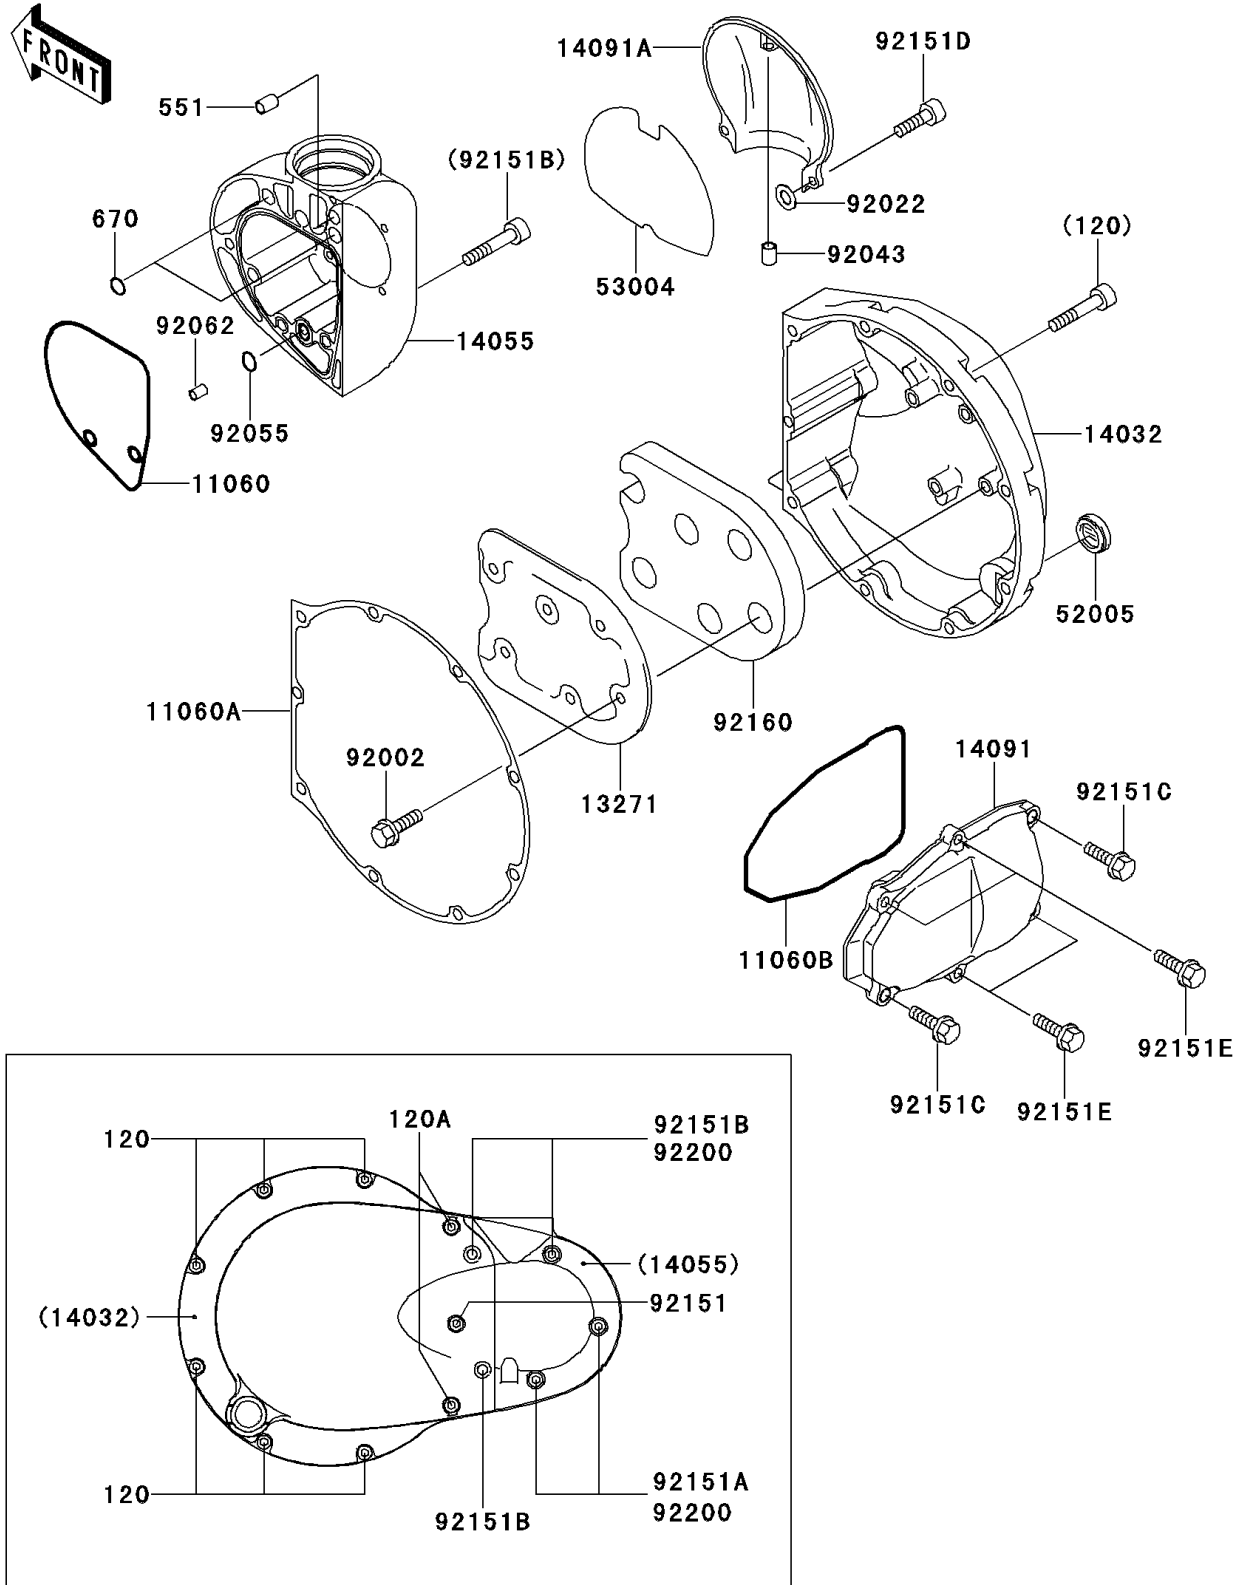

2000 W650 PARTS DIAGRAM

Right Engine Cover(s)

E1436

2000 W650 PARTS LIST

Right Engine Cover(s)

ITEM NAME	PART NUMBER	QUANTITY
BOLT-SOCKET (Ref # 120)	120R0625	6
BOLT-SOCKET (Ref # 120A)	120R0650	2
PIN-DOWEL (Ref # 551)	551A0820	1
O RING,7MM (Ref # 670)	670D1507	2
GASKET,GEAR CASE (Ref # 11060)	11060-1890	1
GASKET,CLUTCH COVER (Ref # 11060A)	11060-1891	1
GASKET,KICK COVER (Ref # 11060B)	11060-1896	1
PLATE,SOUND ARRESTER (Ref # 13271)	13271-1215	1
COVER-CLUTCH (Ref # 14032)	14032-1495	1
CASE-GEAR (Ref # 14055)	14055-1141	1
COVER,KICK (Ref # 14091)	14091-1080	1
COVER,BEVEL GEAR (Ref # 14091A)	14091-1287	1
GAUGE,OIL LEVEL (Ref # 52005)	52005-1009	1
MAT,BEVEL COVER (Ref # 53004)	53004-1124	1
BOLT,6X10 (Ref # 92002)	92002-1541	6
WASHER,5.2X10X1.5 (Ref # 92022)	92022-1023	2
PIN,6X12 (Ref # 92043)	92043-1606	1
RING-O,12.3X1.9 (Ref # 92055)	92055-1594	1
NOZZLE,6X8,BLACK (Ref # 92062)	92062-1079	1
BOLT,SOCKET,6X70 (Ref # 92151)	92151-1495	1
BOLT,SOCKET,6X55 (Ref # 92151A)	92151-1496	2
BOLT,SOCKET,6X60 (Ref # 92151B)	92151-1497	3
BOLT (Ref # 92151C)	92151-1499	2
BOLT,SOCKET,5X14 (Ref # 92151D)	92151-1581	2
BOLT,6X22 (Ref # 92151E)	92151-1642	4
DAMPER,SOUND ARRESTER (Ref # 92160)	92160-1996	1
WASHER,6.8X11.5X1.0 (Ref # 92200)	92200-1461	4