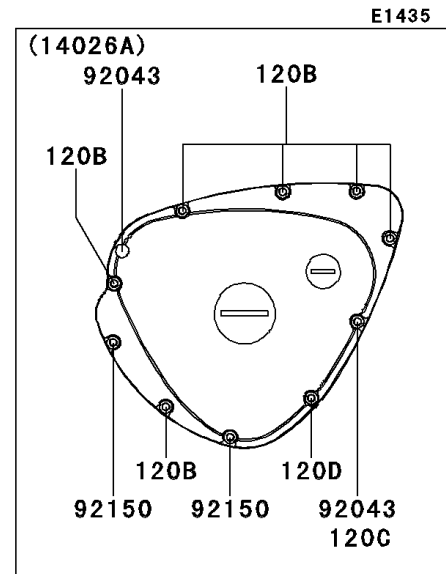

2002 W650 (Canada Only)

PARTS DIAGRAM

Left Engine Cover(s)

2002 W650 (Canada Only)

PARTS LIST

Left Engine Cover(s)

ITEM NAME	PART NUMBER	QUANTITY
BOLT-SOCKET (Ref # 120)	120R0616	1
BOLT-SOCKET (Ref # 120A)	120R0625	1
BOLT-SOCKET (Ref # 120B)	120R0635	8
BOLT-SOCKET,6X40 (Ref # 120C)	120R0640	1
BOLT-SOCKET (Ref # 120D)	120R0645	2
BOLT-SOCKET (Ref # 120E)	120R0650	1
O RING (Ref # 670)	670D1505	4
CAP,GENERATOR (Ref # 11012)	11012-1817	1
GASKET,GENERATOR COVER (Ref # 11060)	11060-1892	1
GASKET,TRANSMISSION COVER (Ref # 11060A)	11060-1893	1
SWITCH-COMP (Ref # 13151)	13151-1089	1
PLATE,SOUND ARRESTOR (Ref # 13271)	13271-1223	1
HOLDER,CLUTCH CABLE (Ref # 13280)	13280-1109	1
COVER-CHAIN,INSIDE (Ref # 14026)	14026-1261	1
COVER-CHAIN (Ref # 14026A)	14026-1263	1
COVER-GENERATOR (Ref # 14031)	14031-1366	1
COVER,TRANSMISSION (Ref # 14091)	14091-1084	1
SENSOR (Ref # 21176)	21176-1090	1
BOLT,6X10 (Ref # 92002)	92002-1541	5
SCREW,5X16 (Ref # 92009)	92009-1571	2
PIN,6.2X8X14 (Ref # 92043)	92043-1263	5
PIN (Ref # 92043A)	92043-1588	2
BEARING-NEEDLE,HK1312 (Ref # 92046)	92046-1148	1
SEAL-OIL,TC13225.5 (Ref # 92049)	92049-1519	1
RING-O (Ref # 92055)	92055-1146	1
RING-O,39.4X3.1 (Ref # 92055A)	92055-1618	1
RING-O,27.7X2.4 (Ref # 92055B)	92055-1619	1
PLUG (Ref # 92066)	92066-1397	1
BOLT,SOCKET,6X35 (Ref # 92150)	92150-1887	2

2002 W650 (Canada Only)

PARTS LIST

Left Engine Cover(s)

ITEM NAME	PART NUMBER	QUANTITY
BOLT,6X40 (Ref # 92151)	92151-1131	2
BOLT,6X50 (Ref # 92151A)	92151-1234	1
BOLT,5X12 (Ref # 92151B)	92151-1249	1
BOLT,6X25 (Ref # 92151C)	92151-1640	4
BOLT,6X16 (Ref # 92151D)	92151-1644	2
BOLT,6X35 (Ref # 92151E)	92151-1646	2
DAMPER,SOUND ARRESTOR (Ref # 92161)	92161-1052	1