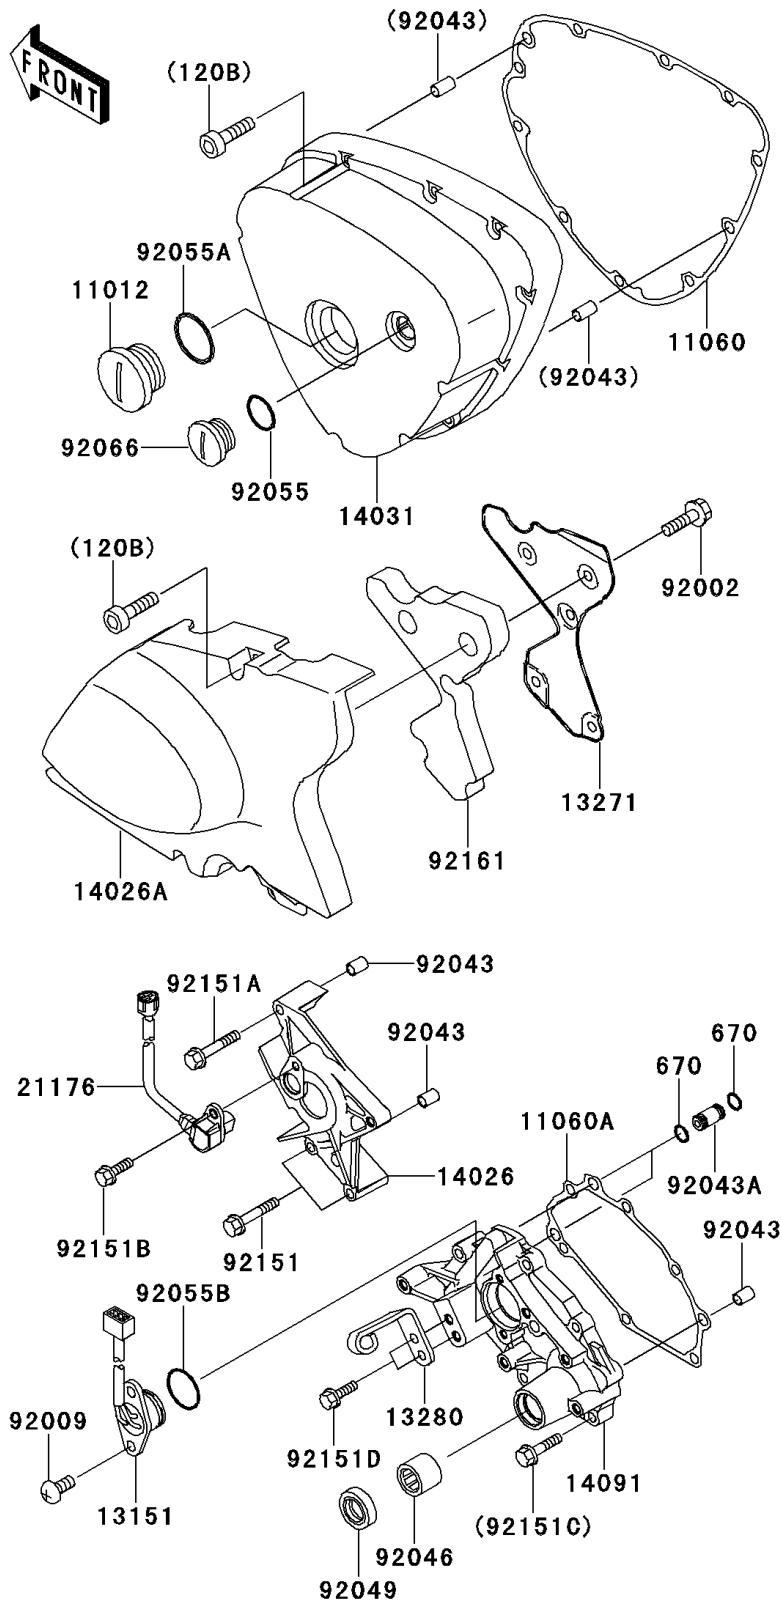

2002 W650 (Canada Only)

PARTS DIAGRAM

Left Engine Cover(s)

2002 W650 (Canada Only)

PARTS LIST

Left Engine Cover(s)

ITEM NAME	PART NUMBER	QUANTITY
BOLT-SOCKET (Ref # 120)	120R0616	1
BOLT-SOCKET (Ref # 120A)	120R0625	1
BOLT-SOCKET (Ref # 120B)	120R0635	8
BOLT-SOCKET,6X40 (Ref # 120C)	120R0640	1
BOLT-SOCKET (Ref # 120D)	120R0645	2
BOLT-SOCKET (Ref # 120E)	120R0650	1
O RING (Ref # 670)	670D1505	4
CAP,GENERATOR (Ref # 11012)	11012-1817	1
GASKET,GENERATOR COVER (Ref # 11060)	11060-1892	1
GASKET,TRANSMISSION COVER (Ref # 11060A)	11060-1893	1
SWITCH-COMP (Ref # 13151)	13151-1089	1
PLATE,SOUND ARRESTOR (Ref # 13271)	13271-1223	1
HOLDER,CLUTCH CABLE (Ref # 13280)	13280-1109	1
COVER-CHAIN,INSIDE (Ref # 14026)	14026-1261	1
COVER-CHAIN (Ref # 14026A)	14026-1263	1
COVER-GENERATOR (Ref # 14031)	14031-1366	1
COVER,TRANSMISSION (Ref # 14091)	14091-1084	1
SENSOR (Ref # 21176)	21176-1090	1
BOLT,6X10 (Ref # 92002)	92002-1541	5
SCREW,5X16 (Ref # 92009)	92009-1571	2
PIN,6.2X8X14 (Ref # 92043)	92043-1263	5
PIN (Ref # 92043A)	92043-1588	2
BEARING-NEEDLE,HK1312 (Ref # 92046)	92046-1148	1
SEAL-OIL,TC13225.5 (Ref # 92049)	92049-1519	1
RING-O (Ref # 92055)	92055-1146	1
RING-O,39.4X3.1 (Ref # 92055A)	92055-1618	1
RING-O,27.7X2.4 (Ref # 92055B)	92055-1619	1
PLUG (Ref # 92066)	92066-1397	1
BOLT,SOCKET,6X35 (Ref # 92150)	92150-1887	2

2002 W650 (Canada Only)

PARTS LIST

Left Engine Cover(s)

ITEM NAME	PART NUMBER	QUANTITY
BOLT,6X40 (Ref # 92151)	92151-1131	2
BOLT,6X50 (Ref # 92151A)	92151-1234	1
BOLT,5X12 (Ref # 92151B)	92151-1249	1
BOLT,6X25 (Ref # 92151C)	92151-1640	4
BOLT,6X16 (Ref # 92151D)	92151-1644	2
BOLT,6X35 (Ref # 92151E)	92151-1646	2
DAMPER,SOUND ARRESTOR (Ref # 92161)	92161-1052	1