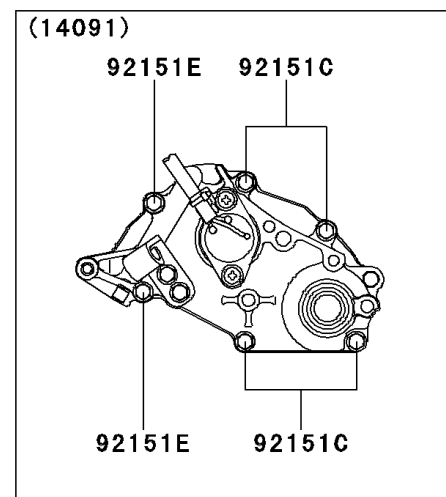

2002 W650 (Canada Only)

PARTS DIAGRAM

Left Engine Cover(s)

2002 W650 (Canada Only)

PARTS LIST

Left Engine Cover(s)

ITEM NAME	PART NUMBER	QUANTITY
BOLT-SOCKET (Ref # 120)	120R0616	1
BOLT-SOCKET (Ref # 120A)	120R0625	1
BOLT-SOCKET (Ref # 120B)	120R0635	8
BOLT-SOCKET,6X40 (Ref # 120C)	120R0640	1
BOLT-SOCKET (Ref # 120D)	120R0645	2
BOLT-SOCKET (Ref # 120E)	120R0650	1
O RING (Ref # 670)	670D1505	4
CAP,GENERATOR (Ref # 11012)	11012-1817	1
GASKET,GENERATOR COVER (Ref # 11060)	11060-1892	1
GASKET,TRANSMISSION COVER (Ref # 11060A)	11060-1893	1
SWITCH-COMP (Ref # 13151)	13151-1089	1
PLATE,SOUND ARRESTOR (Ref # 13271)	13271-1223	1
HOLDER,CLUTCH CABLE (Ref # 13280)	13280-1109	1
COVER-CHAIN,INSIDE (Ref # 14026)	14026-1261	1
COVER-CHAIN (Ref # 14026A)	14026-1263	1
COVER-GENERATOR (Ref # 14031)	14031-1366	1
COVER,TRANSMISSION (Ref # 14091)	14091-1084	1
SENSOR (Ref # 21176)	21176-1090	1
BOLT,6X10 (Ref # 92002)	92002-1541	5
SCREW,5X16 (Ref # 92009)	92009-1571	2
PIN,6.2X8X14 (Ref # 92043)	92043-1263	5
PIN (Ref # 92043A)	92043-1588	2
BEARING-NEEDLE,HK1312 (Ref # 92046)	92046-1148	1
SEAL-OIL,TC13225.5 (Ref # 92049)	92049-1519	1
RING-O (Ref # 92055)	92055-1146	1
RING-O,39.4X3.1 (Ref # 92055A)	92055-1618	1
RING-O,27.7X2.4 (Ref # 92055B)	92055-1619	1
PLUG (Ref # 92066)	92066-1397	1
BOLT,SOCKET,6X35 (Ref # 92150)	92150-1887	2

2002 W650 (Canada Only)

PARTS LIST

Left Engine Cover(s)

ITEM NAME	PART NUMBER	QUANTITY
BOLT,6X40 (Ref # 92151)	92151-1131	2
BOLT,6X50 (Ref # 92151A)	92151-1234	1
BOLT,5X12 (Ref # 92151B)	92151-1249	1
BOLT,6X25 (Ref # 92151C)	92151-1640	4
BOLT,6X16 (Ref # 92151D)	92151-1644	2
BOLT,6X35 (Ref # 92151E)	92151-1646	2
DAMPER,SOUND ARRESTOR (Ref # 92161)	92161-1052	1