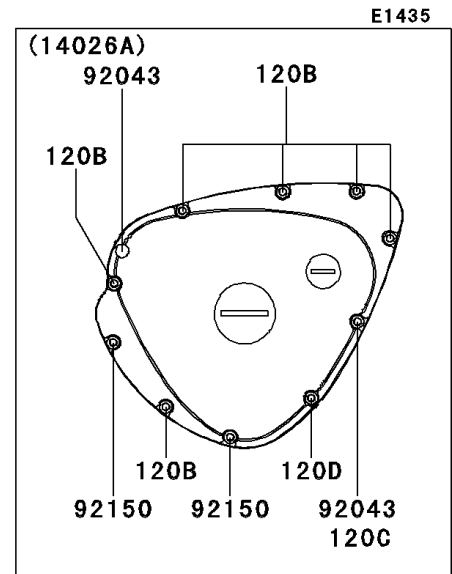

## 2001 W650 PARTS DIAGRAM

Left Engine Cover(s)

## 2001 W650 PARTS LIST

Left Engine Cover(s)

ITEM NAME	PART NUMBER	QUANTITY
BOLT-SOCKET (Ref # 120)	120R0616	1
BOLT-SOCKET (Ref # 120A)	120R0625	1
BOLT-SOCKET (Ref # 120B)	120R0635	1
BOLT-SOCKET,6X40 (Ref # 120C)	120R0640	1
BOLT-SOCKET (Ref # 120D)	120R0645	1
BOLT-SOCKET (Ref # 120E)	120R0650	1
O RING (Ref # 670)	670D1505	1
CAP,GENERATOR (Ref # 11012)	11012-1817	1
GASKET,GENERATOR COVER (Ref # 11060)	11060-1892	1
GASKET,TRANSMISSION COVER (Ref # 11060A)	11060-1893	1
SWITCH-COMP (Ref # 13151)	13151-1089	1
PLATE,SOUND ARRESTOR (Ref # 13271)	13271-1223	1
HOLDER,CLUTCH CABLE (Ref # 13280)	13280-1109	1
COVER-CHAIN,INSIDE (Ref # 14026)	14026-1261	1
COVER-CHAIN (Ref # 14026A)	14026-1263	1
COVER-GENERATOR (Ref # 14031)	14031-1366	1
COVER,TRANSMISSION (Ref # 14091)	14091-1084	1
SENSOR (Ref # 21176)	21176-1090	1
BOLT,6X10 (Ref # 92002)	92002-1541	1
SCREW,5X16 (Ref # 92009)	92009-1571	1
PIN,6.2X8X14 (Ref # 92043)	92043-1263	1
PIN (Ref # 92043A)	92043-1588	1
BEARING-NEEDLE,HK1312 (Ref # 92046)	92046-1148	1
SEAL-OIL,TC13225.5 (Ref # 92049)	92049-1519	1
RING-O (Ref # 92055)	92055-1146	1
RING-O,39.4X3.1 (Ref # 92055A)	92055-1618	1
RING-O,27.7X2.4 (Ref # 92055B)	92055-1619	1
PLUG (Ref # 92066)	92066-1397	1
BOLT,SOCKET,6X35 (Ref # 92150)	92150-1887	1

## 2001 W650 PARTS LIST

Left Engine Cover(s)

ITEM NAME	PART NUMBER	QUANTITY
BOLT,6X40 (Ref # 92151)	92151-1131	1
BOLT,6X50 (Ref # 92151A)	92151-1234	1
BOLT,5X12 (Ref # 92151B)	92151-1249	1
BOLT,6X25 (Ref # 92151C)	92151-1640	1
BOLT,6X16 (Ref # 92151D)	92151-1644	1
BOLT,6X35 (Ref # 92151E)	92151-1646	1
DAMPER,SOUND ARRESTOR (Ref # 92161)	92161-1052	1