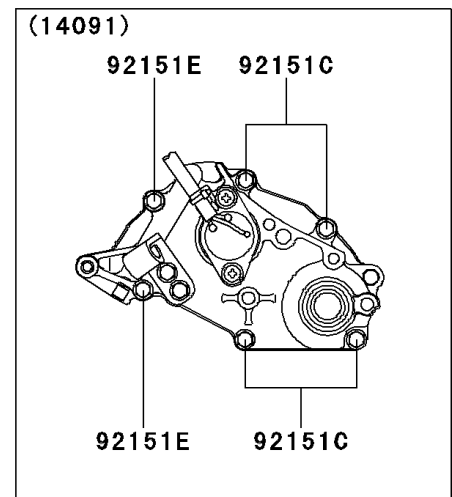

## 2001 W650 PARTS DIAGRAM

Left Engine Cover(s)

## 2001 W650 PARTS LIST

Left Engine Cover(s)

ITEM NAME	PART NUMBER	QUANTITY
BOLT-SOCKET (Ref # 120)	120R0616	1
BOLT-SOCKET (Ref # 120A)	120R0625	1
BOLT-SOCKET (Ref # 120B)	120R0635	1
BOLT-SOCKET,6X40 (Ref # 120C)	120R0640	1
BOLT-SOCKET (Ref # 120D)	120R0645	1
BOLT-SOCKET (Ref # 120E)	120R0650	1
O RING (Ref # 670)	670D1505	1
CAP,GENERATOR (Ref # 11012)	11012-1817	1
GASKET,GENERATOR COVER (Ref # 11060)	11060-1892	1
GASKET,TRANSMISSION COVER (Ref # 11060A)	11060-1893	1
SWITCH-COMP (Ref # 13151)	13151-1089	1
PLATE,SOUND ARRESTOR (Ref # 13271)	13271-1223	1
HOLDER,CLUTCH CABLE (Ref # 13280)	13280-1109	1
COVER-CHAIN,INSIDE (Ref # 14026)	14026-1261	1
COVER-CHAIN (Ref # 14026A)	14026-1263	1
COVER-GENERATOR (Ref # 14031)	14031-1366	1
COVER,TRANSMISSION (Ref # 14091)	14091-1084	1
SENSOR (Ref # 21176)	21176-1090	1
BOLT,6X10 (Ref # 92002)	92002-1541	1
SCREW,5X16 (Ref # 92009)	92009-1571	1
PIN,6.2X8X14 (Ref # 92043)	92043-1263	1
PIN (Ref # 92043A)	92043-1588	1
BEARING-NEEDLE,HK1312 (Ref # 92046)	92046-1148	1
SEAL-OIL,TC13225.5 (Ref # 92049)	92049-1519	1
RING-O (Ref # 92055)	92055-1146	1
RING-O,39.4X3.1 (Ref # 92055A)	92055-1618	1
RING-O,27.7X2.4 (Ref # 92055B)	92055-1619	1
PLUG (Ref # 92066)	92066-1397	1
BOLT,SOCKET,6X35 (Ref # 92150)	92150-1887	1

## 2001 W650 PARTS LIST

Left Engine Cover(s)

ITEM NAME	PART NUMBER	QUANTITY
BOLT,6X40 (Ref # 92151)	92151-1131	1
BOLT,6X50 (Ref # 92151A)	92151-1234	1
BOLT,5X12 (Ref # 92151B)	92151-1249	1
BOLT,6X25 (Ref # 92151C)	92151-1640	1
BOLT,6X16 (Ref # 92151D)	92151-1644	1
BOLT,6X35 (Ref # 92151E)	92151-1646	1
DAMPER,SOUND ARRESTOR (Ref # 92161)	92161-1052	1