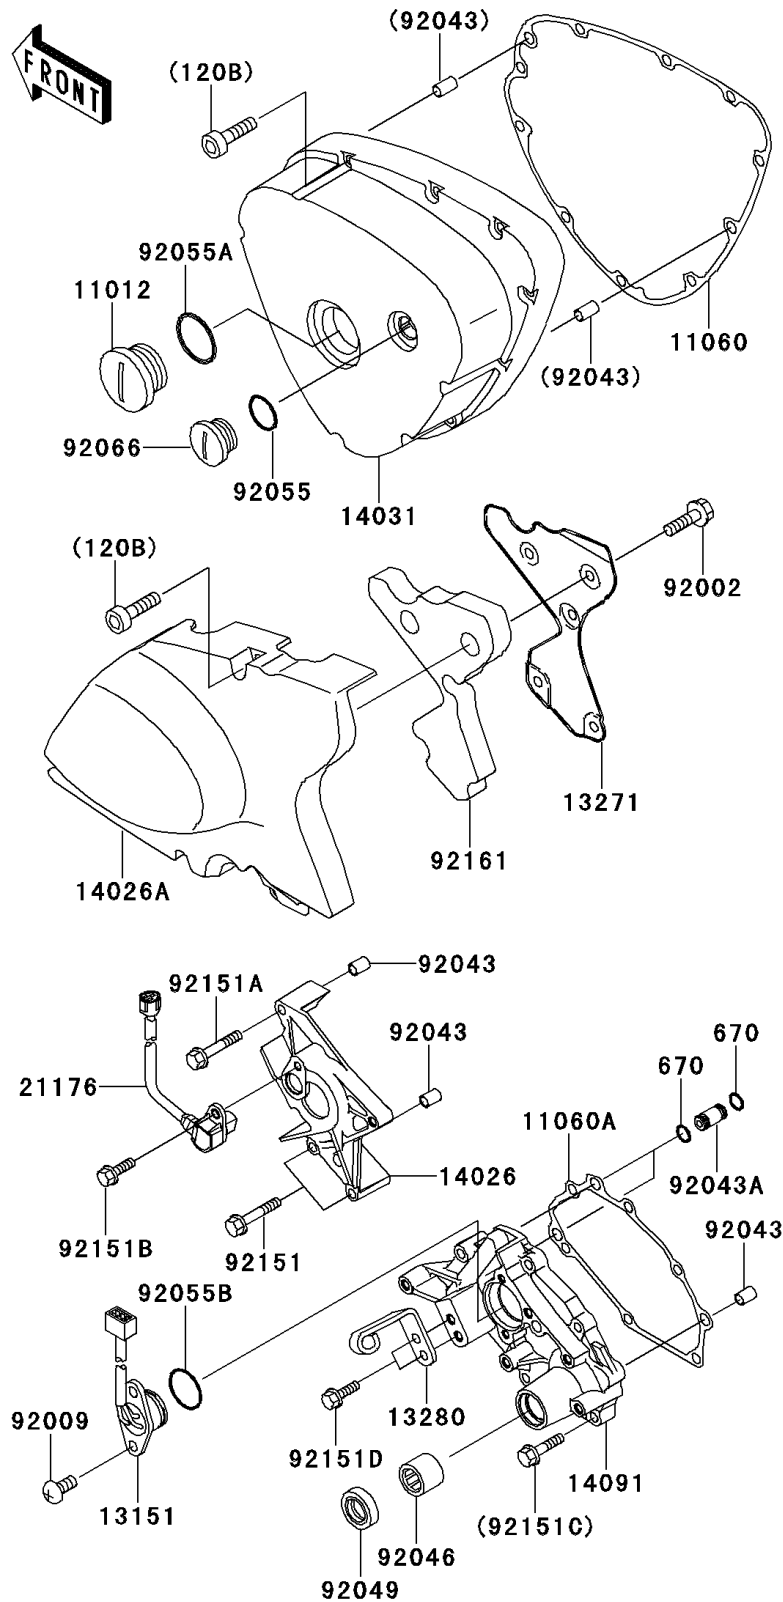

## 2001 W650 PARTS DIAGRAM

Left Engine Cover(s)

## 2001 W650 PARTS LIST

Left Engine Cover(s)

ITEM NAME	PART NUMBER	QUANTITY
BOLT-SOCKET (Ref # 120)	120R0616	1
BOLT-SOCKET (Ref # 120A)	120R0625	1
BOLT-SOCKET (Ref # 120B)	120R0635	1
BOLT-SOCKET,6X40 (Ref # 120C)	120R0640	1
BOLT-SOCKET (Ref # 120D)	120R0645	1
BOLT-SOCKET (Ref # 120E)	120R0650	1
O RING (Ref # 670)	670D1505	1
CAP,GENERATOR (Ref # 11012)	11012-1817	1
GASKET,GENERATOR COVER (Ref # 11060)	11060-1892	1
GASKET,TRANSMISSION COVER (Ref # 11060A)	11060-1893	1
SWITCH-COMP (Ref # 13151)	13151-1089	1
PLATE,SOUND ARRESTOR (Ref # 13271)	13271-1223	1
HOLDER,CLUTCH CABLE (Ref # 13280)	13280-1109	1
COVER-CHAIN,INSIDE (Ref # 14026)	14026-1261	1
COVER-CHAIN (Ref # 14026A)	14026-1263	1
COVER-GENERATOR (Ref # 14031)	14031-1366	1
COVER,TRANSMISSION (Ref # 14091)	14091-1084	1
SENSOR (Ref # 21176)	21176-1090	1
BOLT,6X10 (Ref # 92002)	92002-1541	1
SCREW,5X16 (Ref # 92009)	92009-1571	1
PIN,6.2X8X14 (Ref # 92043)	92043-1263	1
PIN (Ref # 92043A)	92043-1588	1
BEARING-NEEDLE,HK1312 (Ref # 92046)	92046-1148	1
SEAL-OIL,TC13225.5 (Ref # 92049)	92049-1519	1
RING-O (Ref # 92055)	92055-1146	1
RING-O,39.4X3.1 (Ref # 92055A)	92055-1618	1
RING-O,27.7X2.4 (Ref # 92055B)	92055-1619	1
PLUG (Ref # 92066)	92066-1397	1
BOLT,SOCKET,6X35 (Ref # 92150)	92150-1887	1

## 2001 W650 PARTS LIST

Left Engine Cover(s)

ITEM NAME	PART NUMBER	QUANTITY
BOLT,6X40 (Ref # 92151)	92151-1131	1
BOLT,6X50 (Ref # 92151A)	92151-1234	1
BOLT,5X12 (Ref # 92151B)	92151-1249	1
BOLT,6X25 (Ref # 92151C)	92151-1640	1
BOLT,6X16 (Ref # 92151D)	92151-1644	1
BOLT,6X35 (Ref # 92151E)	92151-1646	1
DAMPER,SOUND ARRESTOR (Ref # 92161)	92161-1052	1