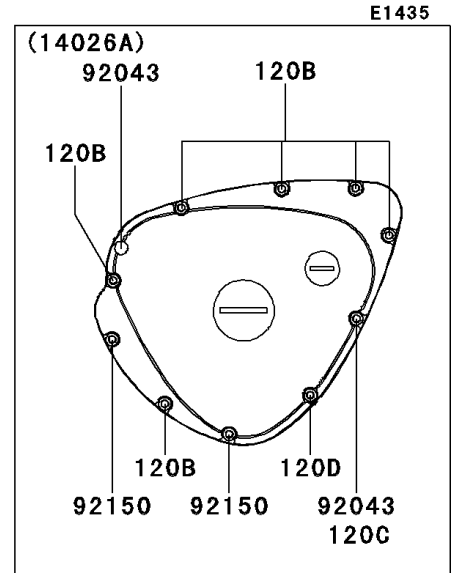

# 2000 W650 PARTS DIAGRAM

Left Engine Cover(s)

## 2000 W650 PARTS LIST

Left Engine Cover(s)

ITEM NAME	PART NUMBER	QUANTITY
BOLT-SOCKET (Ref # 120)	120R0616	1
BOLT-SOCKET (Ref # 120A)	120R0625	1
BOLT-SOCKET (Ref # 120B)	120R0635	8
BOLT-SOCKET,6X40 (Ref # 120C)	120R0640	1
BOLT-SOCKET (Ref # 120D)	120R0645	2
BOLT-SOCKET (Ref # 120E)	120R0650	1
O RING (Ref # 670)	670D1505	4
CAP,GENERATOR (Ref # 11012)	11012-1817	1
GASKET,GENERATOR COVER (Ref # 11060)	11060-1892	1
GASKET,TRANSMISSION COVER (Ref # 11060A)	11060-1893	1
SWITCH-COMP (Ref # 13151)	13151-1089	1
PLATE,SOUND ARRESTOR (Ref # 13271)	13271-1223	1
HOLDER,CLUTCH CABLE (Ref # 13280)	13280-1109	1
COVER-CHAIN,INSIDE (Ref # 14026)	14026-1261	1
COVER-CHAIN (Ref # 14026A)	14026-1263	1
COVER-GENERATOR (Ref # 14031)	14031-1366	1
COVER,TRANSMISSION (Ref # 14091)	14091-1084	1
SENSOR (Ref # 21176)	21176-1090	1
BOLT,6X10 (Ref # 92002)	92002-1541	5
SCREW,5X16 (Ref # 92009)	92009-1571	2
PIN,6.2X8X14 (Ref # 92043)	92043-1263	5
PIN (Ref # 92043A)	92043-1588	2
BEARING-NEEDLE,HK1312 (Ref # 92046)	92046-1148	1
SEAL-OIL,TC13225.5 (Ref # 92049)	92049-1519	1
RING-O (Ref # 92055)	92055-1146	1
RING-O,39.4X3.1 (Ref # 92055A)	92055-1618	1
RING-O,27.7X2.4 (Ref # 92055B)	92055-1619	1
PLUG (Ref # 92066)	92066-1397	1
BOLT,SOCKET,6X35 (Ref # 92150)	92150-1887	2

## 2000 W650 PARTS LIST

Left Engine Cover(s)

ITEM NAME	PART NUMBER	QUANTITY
BOLT,6X40 (Ref # 92151)	92151-1131	2
BOLT,6X50 (Ref # 92151A)	92151-1234	1
BOLT,5X12 (Ref # 92151B)	92151-1249	1
BOLT,6X25 (Ref # 92151C)	92151-1640	4
BOLT,6X16 (Ref # 92151D)	92151-1644	2
BOLT,6X35 (Ref # 92151E)	92151-1646	2
DAMPER,SOUND ARRESTOR (Ref # 92161)	92161-1052	1