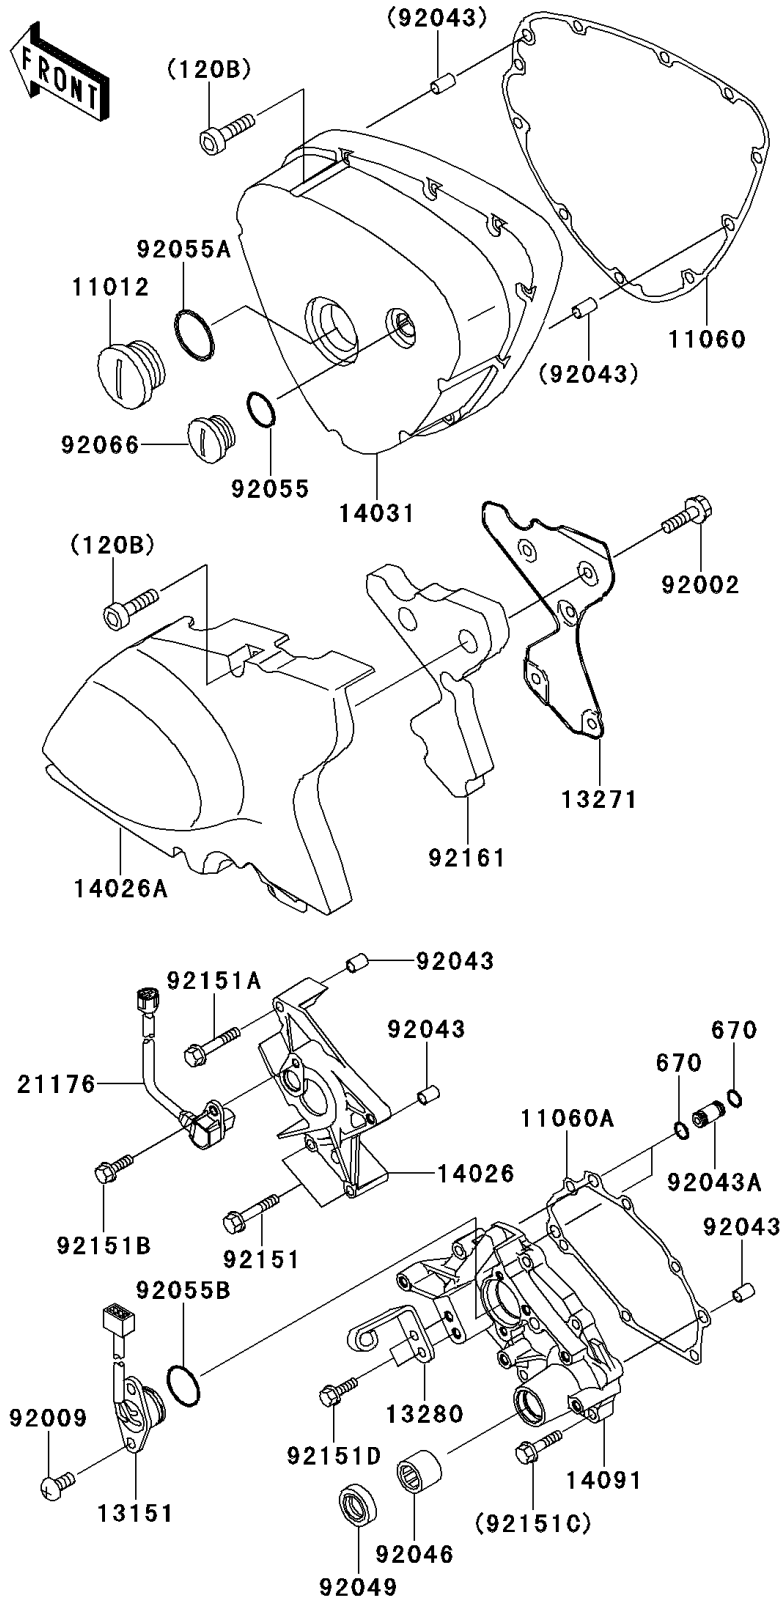

# 2000 W650 PARTS DIAGRAM

Left Engine Cover(s)

## 2000 W650 PARTS LIST

Left Engine Cover(s)

ITEM NAME	PART NUMBER	QUANTITY
BOLT-SOCKET (Ref # 120)	120R0616	1
BOLT-SOCKET (Ref # 120A)	120R0625	1
BOLT-SOCKET (Ref # 120B)	120R0635	8
BOLT-SOCKET,6X40 (Ref # 120C)	120R0640	1
BOLT-SOCKET (Ref # 120D)	120R0645	2
BOLT-SOCKET (Ref # 120E)	120R0650	1
O RING (Ref # 670)	670D1505	4
CAP,GENERATOR (Ref # 11012)	11012-1817	1
GASKET,GENERATOR COVER (Ref # 11060)	11060-1892	1
GASKET,TRANSMISSION COVER (Ref # 11060A)	11060-1893	1
SWITCH-COMP (Ref # 13151)	13151-1089	1
PLATE,SOUND ARRESTOR (Ref # 13271)	13271-1223	1
HOLDER,CLUTCH CABLE (Ref # 13280)	13280-1109	1
COVER-CHAIN,INSIDE (Ref # 14026)	14026-1261	1
COVER-CHAIN (Ref # 14026A)	14026-1263	1
COVER-GENERATOR (Ref # 14031)	14031-1366	1
COVER,TRANSMISSION (Ref # 14091)	14091-1084	1
SENSOR (Ref # 21176)	21176-1090	1
BOLT,6X10 (Ref # 92002)	92002-1541	5
SCREW,5X16 (Ref # 92009)	92009-1571	2
PIN,6.2X8X14 (Ref # 92043)	92043-1263	5
PIN (Ref # 92043A)	92043-1588	2
BEARING-NEEDLE,HK1312 (Ref # 92046)	92046-1148	1
SEAL-OIL,TC13225.5 (Ref # 92049)	92049-1519	1
RING-O (Ref # 92055)	92055-1146	1
RING-O,39.4X3.1 (Ref # 92055A)	92055-1618	1
RING-O,27.7X2.4 (Ref # 92055B)	92055-1619	1
PLUG (Ref # 92066)	92066-1397	1
BOLT,SOCKET,6X35 (Ref # 92150)	92150-1887	2

## 2000 W650 PARTS LIST

Left Engine Cover(s)

ITEM NAME	PART NUMBER	QUANTITY
BOLT,6X40 (Ref # 92151)	92151-1131	2
BOLT,6X50 (Ref # 92151A)	92151-1234	1
BOLT,5X12 (Ref # 92151B)	92151-1249	1
BOLT,6X25 (Ref # 92151C)	92151-1640	4
BOLT,6X16 (Ref # 92151D)	92151-1644	2
BOLT,6X35 (Ref # 92151E)	92151-1646	2
DAMPER,SOUND ARRESTOR (Ref # 92161)	92161-1052	1