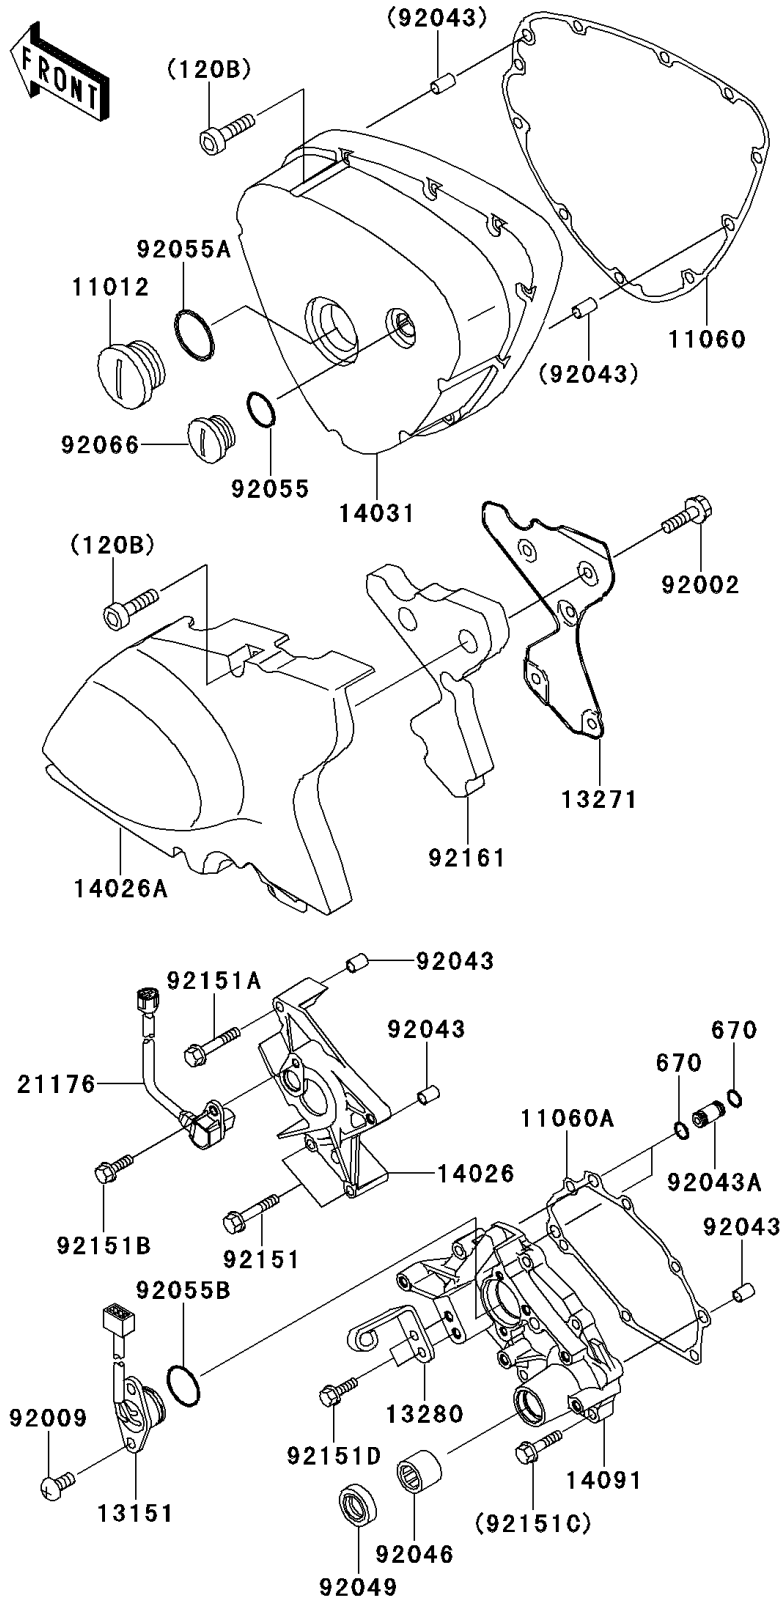

2000 W650 PARTS DIAGRAM

Left Engine Cover(s)

2000 W650 PARTS LIST

Left Engine Cover(s)

ITEM NAME	PART NUMBER	QUANTITY
BOLT-SOCKET (Ref # 120)	120R0616	1
BOLT-SOCKET (Ref # 120A)	120R0625	1
BOLT-SOCKET (Ref # 120B)	120R0635	8
BOLT-SOCKET,6X40 (Ref # 120C)	120R0640	1
BOLT-SOCKET (Ref # 120D)	120R0645	2
BOLT-SOCKET (Ref # 120E)	120R0650	1
O RING (Ref # 670)	670D1505	4
CAP,GENERATOR (Ref # 11012)	11012-1817	1
GASKET,GENERATOR COVER (Ref # 11060)	11060-1892	1
GASKET,TRANSMISSION COVER (Ref # 11060A)	11060-1893	1
SWITCH-COMP (Ref # 13151)	13151-1089	1
PLATE,SOUND ARRESTOR (Ref # 13271)	13271-1223	1
HOLDER,CLUTCH CABLE (Ref # 13280)	13280-1109	1
COVER-CHAIN,INSIDE (Ref # 14026)	14026-1261	1
COVER-CHAIN (Ref # 14026A)	14026-1263	1
COVER-GENERATOR (Ref # 14031)	14031-1366	1
COVER,TRANSMISSION (Ref # 14091)	14091-1084	1
SENSOR (Ref # 21176)	21176-1090	1
BOLT,6X10 (Ref # 92002)	92002-1541	5
SCREW,5X16 (Ref # 92009)	92009-1571	2
PIN,6.2X8X14 (Ref # 92043)	92043-1263	5
PIN (Ref # 92043A)	92043-1588	2
BEARING-NEEDLE,HK1312 (Ref # 92046)	92046-1148	1
SEAL-OIL,TC13225.5 (Ref # 92049)	92049-1519	1
RING-O (Ref # 92055)	92055-1146	1
RING-O,39.4X3.1 (Ref # 92055A)	92055-1618	1
RING-O,27.7X2.4 (Ref # 92055B)	92055-1619	1
PLUG (Ref # 92066)	92066-1397	1
BOLT,SOCKET,6X35 (Ref # 92150)	92150-1887	2

2000 W650 PARTS LIST

Left Engine Cover(s)

ITEM NAME	PART NUMBER	QUANTITY
BOLT,6X40 (Ref # 92151)	92151-1131	2
BOLT,6X50 (Ref # 92151A)	92151-1234	1
BOLT,5X12 (Ref # 92151B)	92151-1249	1
BOLT,6X25 (Ref # 92151C)	92151-1640	4
BOLT,6X16 (Ref # 92151D)	92151-1644	2
BOLT,6X35 (Ref # 92151E)	92151-1646	2
DAMPER,SOUND ARRESTOR (Ref # 92161)	92161-1052	1