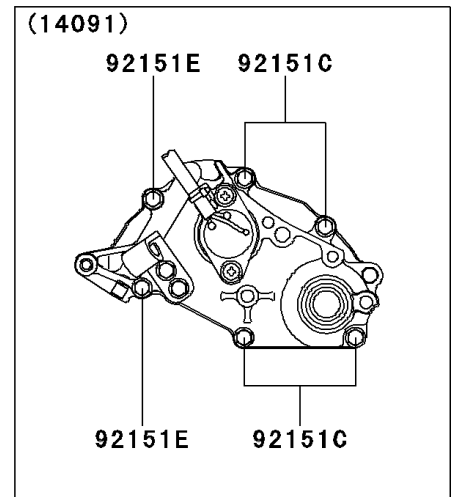

2000 W650 PARTS DIAGRAM

Left Engine Cover(s)

2000 W650 PARTS LIST

Left Engine Cover(s)

ITEM NAME	PART NUMBER	QUANTITY
BOLT-SOCKET (Ref # 120)	120R0616	1
BOLT-SOCKET (Ref # 120A)	120R0625	1
BOLT-SOCKET (Ref # 120B)	120R0635	8
BOLT-SOCKET,6X40 (Ref # 120C)	120R0640	1
BOLT-SOCKET (Ref # 120D)	120R0645	2
BOLT-SOCKET (Ref # 120E)	120R0650	1
O RING (Ref # 670)	670D1505	4
CAP,GENERATOR (Ref # 11012)	11012-1817	1
GASKET,GENERATOR COVER (Ref # 11060)	11060-1892	1
GASKET,TRANSMISSION COVER (Ref # 11060A)	11060-1893	1
SWITCH-COMP (Ref # 13151)	13151-1089	1
PLATE,SOUND ARRESTOR (Ref # 13271)	13271-1223	1
HOLDER,CLUTCH CABLE (Ref # 13280)	13280-1109	1
COVER-CHAIN,INSIDE (Ref # 14026)	14026-1261	1
COVER-CHAIN (Ref # 14026A)	14026-1263	1
COVER-GENERATOR (Ref # 14031)	14031-1366	1
COVER,TRANSMISSION (Ref # 14091)	14091-1084	1
SENSOR (Ref # 21176)	21176-1090	1
BOLT,6X10 (Ref # 92002)	92002-1541	5
SCREW,5X16 (Ref # 92009)	92009-1571	2
PIN,6.2X8X14 (Ref # 92043)	92043-1263	5
PIN (Ref # 92043A)	92043-1588	2
BEARING-NEEDLE,HK1312 (Ref # 92046)	92046-1148	1
SEAL-OIL,TC13225.5 (Ref # 92049)	92049-1519	1
RING-O (Ref # 92055)	92055-1146	1
RING-O,39.4X3.1 (Ref # 92055A)	92055-1618	1
RING-O,27.7X2.4 (Ref # 92055B)	92055-1619	1
PLUG (Ref # 92066)	92066-1397	1
BOLT,SOCKET,6X35 (Ref # 92150)	92150-1887	2

2000 W650 PARTS LIST

Left Engine Cover(s)

ITEM NAME	PART NUMBER	QUANTITY
BOLT,6X40 (Ref # 92151)	92151-1131	2
BOLT,6X50 (Ref # 92151A)	92151-1234	1
BOLT,5X12 (Ref # 92151B)	92151-1249	1
BOLT,6X25 (Ref # 92151C)	92151-1640	4
BOLT,6X16 (Ref # 92151D)	92151-1644	2
BOLT,6X35 (Ref # 92151E)	92151-1646	2
DAMPER,SOUND ARRESTOR (Ref # 92161)	92161-1052	1