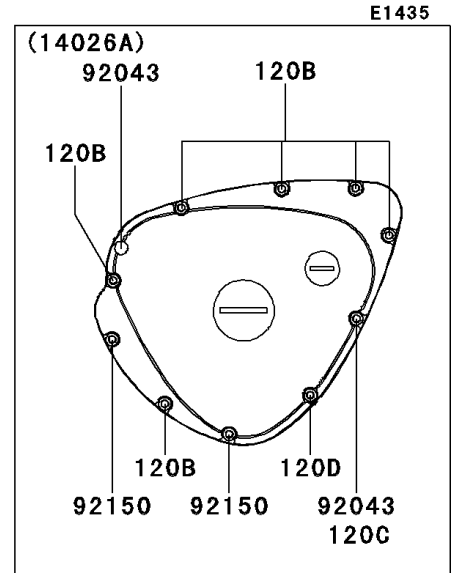

2000 W650 PARTS DIAGRAM

Left Engine Cover(s)

2000 W650 PARTS LIST

Left Engine Cover(s)

ITEM NAME	PART NUMBER	QUANTITY
BOLT-SOCKET (Ref # 120)	120R0616	1
BOLT-SOCKET (Ref # 120A)	120R0625	1
BOLT-SOCKET (Ref # 120B)	120R0635	8
BOLT-SOCKET,6X40 (Ref # 120C)	120R0640	1
BOLT-SOCKET (Ref # 120D)	120R0645	2
BOLT-SOCKET (Ref # 120E)	120R0650	1
O RING (Ref # 670)	670D1505	4
CAP,GENERATOR (Ref # 11012)	11012-1817	1
GASKET,GENERATOR COVER (Ref # 11060)	11060-1892	1
GASKET,TRANSMISSION COVER (Ref # 11060A)	11060-1893	1
SWITCH-COMP (Ref # 13151)	13151-1089	1
PLATE,SOUND ARRESTOR (Ref # 13271)	13271-1223	1
HOLDER,CLUTCH CABLE (Ref # 13280)	13280-1109	1
COVER-CHAIN,INSIDE (Ref # 14026)	14026-1261	1
COVER-CHAIN (Ref # 14026A)	14026-1263	1
COVER-GENERATOR (Ref # 14031)	14031-1366	1
COVER,TRANSMISSION (Ref # 14091)	14091-1084	1
SENSOR (Ref # 21176)	21176-1090	1
BOLT,6X10 (Ref # 92002)	92002-1541	5
SCREW,5X16 (Ref # 92009)	92009-1571	2
PIN,6.2X8X14 (Ref # 92043)	92043-1263	5
PIN (Ref # 92043A)	92043-1588	2
BEARING-NEEDLE,HK1312 (Ref # 92046)	92046-1148	1
SEAL-OIL,TC13225.5 (Ref # 92049)	92049-1519	1
RING-O (Ref # 92055)	92055-1146	1
RING-O,39.4X3.1 (Ref # 92055A)	92055-1618	1
RING-O,27.7X2.4 (Ref # 92055B)	92055-1619	1
PLUG (Ref # 92066)	92066-1397	1
BOLT,SOCKET,6X35 (Ref # 92150)	92150-1887	2

2000 W650 PARTS LIST

Left Engine Cover(s)

ITEM NAME	PART NUMBER	QUANTITY
BOLT,6X40 (Ref # 92151)	92151-1131	2
BOLT,6X50 (Ref # 92151A)	92151-1234	1
BOLT,5X12 (Ref # 92151B)	92151-1249	1
BOLT,6X25 (Ref # 92151C)	92151-1640	4
BOLT,6X16 (Ref # 92151D)	92151-1644	2
BOLT,6X35 (Ref # 92151E)	92151-1646	2
DAMPER,SOUND ARRESTOR (Ref # 92161)	92161-1052	1