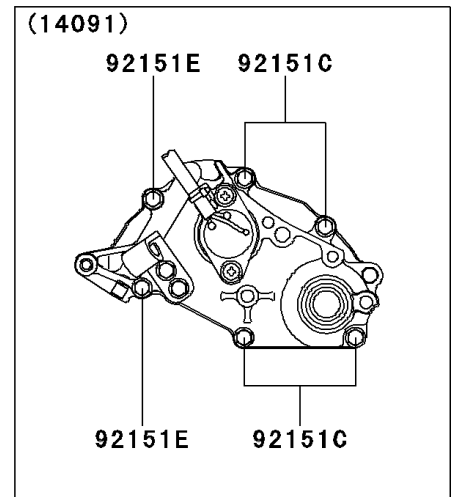

# 2000 W650 PARTS DIAGRAM

Left Engine Cover(s)

## 2000 W650 PARTS LIST

Left Engine Cover(s)

ITEM NAME	PART NUMBER	QUANTITY
BOLT-SOCKET (Ref # 120)	120R0616	1
BOLT-SOCKET (Ref # 120A)	120R0625	1
BOLT-SOCKET (Ref # 120B)	120R0635	8
BOLT-SOCKET,6X40 (Ref # 120C)	120R0640	1
BOLT-SOCKET (Ref # 120D)	120R0645	2
BOLT-SOCKET (Ref # 120E)	120R0650	1
O RING (Ref # 670)	670D1505	4
CAP,GENERATOR (Ref # 11012)	11012-1817	1
GASKET,GENERATOR COVER (Ref # 11060)	11060-1892	1
GASKET,TRANSMISSION COVER (Ref # 11060A)	11060-1893	1
SWITCH-COMP (Ref # 13151)	13151-1089	1
PLATE,SOUND ARRESTOR (Ref # 13271)	13271-1223	1
HOLDER,CLUTCH CABLE (Ref # 13280)	13280-1109	1
COVER-CHAIN,INSIDE (Ref # 14026)	14026-1261	1
COVER-CHAIN (Ref # 14026A)	14026-1263	1
COVER-GENERATOR (Ref # 14031)	14031-1366	1
COVER,TRANSMISSION (Ref # 14091)	14091-1084	1
SENSOR (Ref # 21176)	21176-1090	1
BOLT,6X10 (Ref # 92002)	92002-1541	5
SCREW,5X16 (Ref # 92009)	92009-1571	2
PIN,6.2X8X14 (Ref # 92043)	92043-1263	5
PIN (Ref # 92043A)	92043-1588	2
BEARING-NEEDLE,HK1312 (Ref # 92046)	92046-1148	1
SEAL-OIL,TC13225.5 (Ref # 92049)	92049-1519	1
RING-O (Ref # 92055)	92055-1146	1
RING-O,39.4X3.1 (Ref # 92055A)	92055-1618	1
RING-O,27.7X2.4 (Ref # 92055B)	92055-1619	1
PLUG (Ref # 92066)	92066-1397	1
BOLT,SOCKET,6X35 (Ref # 92150)	92150-1887	2

## 2000 W650 PARTS LIST

Left Engine Cover(s)

ITEM NAME	PART NUMBER	QUANTITY
BOLT,6X40 (Ref # 92151)	92151-1131	2
BOLT,6X50 (Ref # 92151A)	92151-1234	1
BOLT,5X12 (Ref # 92151B)	92151-1249	1
BOLT,6X25 (Ref # 92151C)	92151-1640	4
BOLT,6X16 (Ref # 92151D)	92151-1644	2
BOLT,6X35 (Ref # 92151E)	92151-1646	2
DAMPER,SOUND ARRESTOR (Ref # 92161)	92161-1052	1