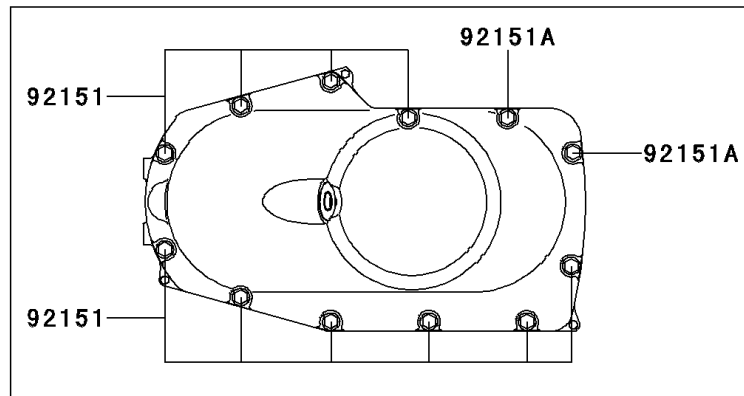

2002 W650 (Canada Only) PARTS DIAGRAM

Breather Cover/Oil Pan

E1432

2002 W650 (Canada Only) PARTS LIST

Breather Cover/Oil Pan

ITEM NAME	PART NUMBER	QUANTITY
BOLT-SOCKET (Ref # 120)	120R0622	1
GASKET,OIL PAN (Ref # 11060)	11060-1895	1
GASKET,BREATHER BODY COVER (Ref # 11060A)	11060-1930	1
PLATE (Ref # 13271)	13271-1313	1
BODY-BREATHER (Ref # 14070)	14070-1085	1
PAN-OIL (Ref # 49034)	49034-1129	1
BOLT,6X10 (Ref # 92002)	92002-1541	1
FITTING,BREATHER (Ref # 92005)	92005-1238	1
GASKET,12X22X2,DRAIN PLUG (Ref # 92065)	92065-097	1
PLUG,OIL DRAIN,12X15 (Ref # 92066)	92066-1174	1
BOLT,6X25 (Ref # 92151)	92151-1640	1
BOLT,6X25 (Ref # 92151A)	92151-1641	1
DAMPER,BREATHER BODY (Ref # 92160)	92160-1987	1
DAMPER (Ref # 92161)	92161-1073	1
CLAMP,METER HARNESS (Ref # 92170)	92170-1804	1