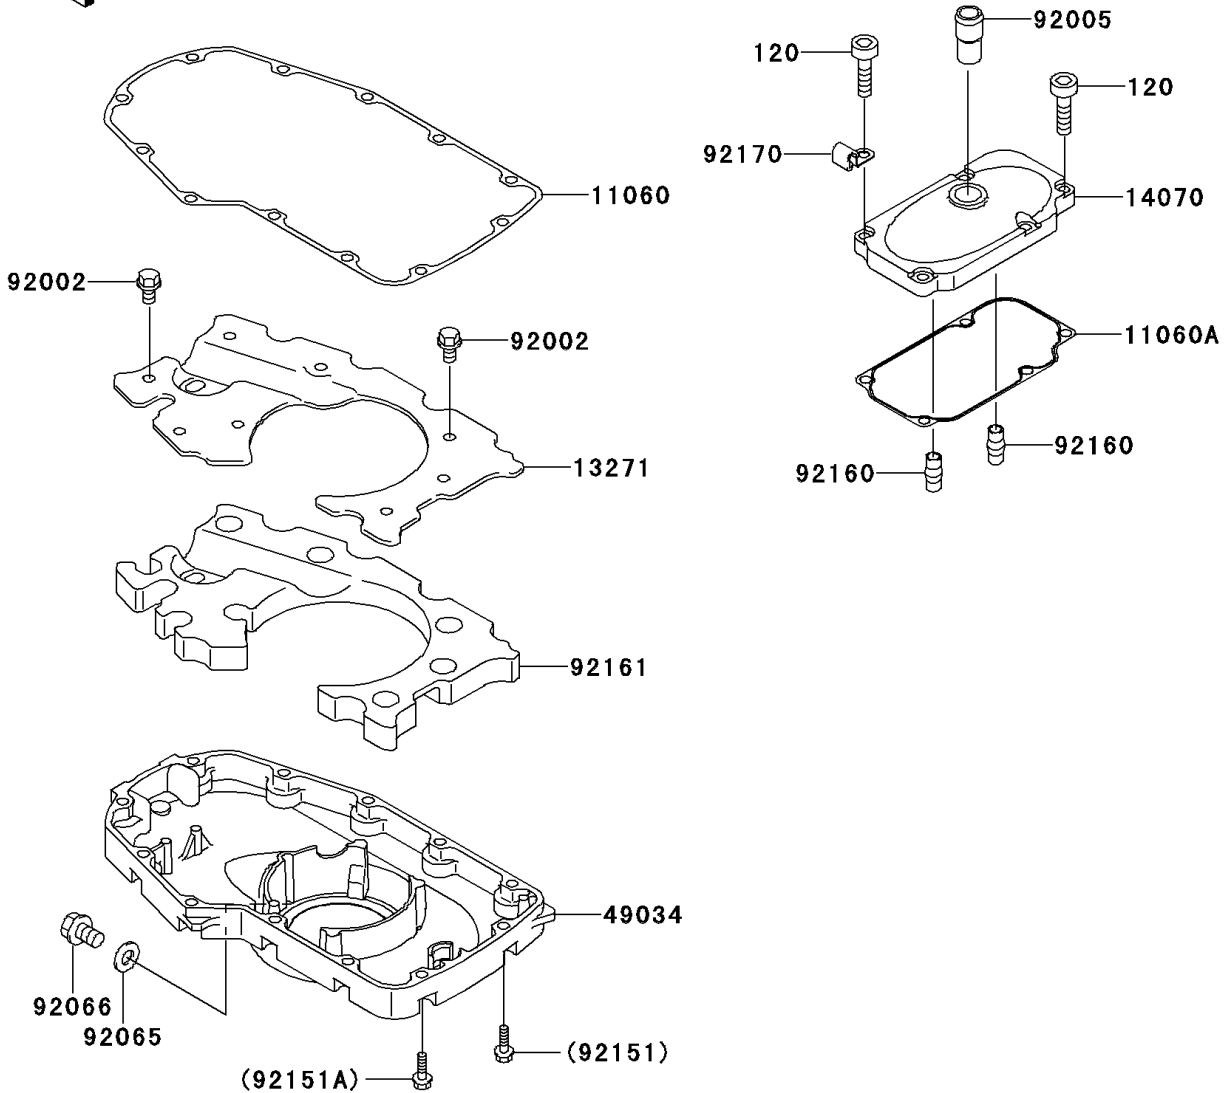

2002 W650 (Canada Only) PARTS DIAGRAM

Breather Cover/Oil Pan

E1432

2002 W650 (Canada Only) PARTS LIST

Breather Cover/Oil Pan

ITEM NAME	PART NUMBER	QUANTITY
BOLT-SOCKET (Ref # 120)	120R0622	1
GASKET,OIL PAN (Ref # 11060)	11060-1895	1
GASKET,BREATHER BODY COVER (Ref # 11060A)	11060-1930	1
PLATE (Ref # 13271)	13271-1313	1
BODY-BREATHER (Ref # 14070)	14070-1085	1
PAN-OIL (Ref # 49034)	49034-1129	1
BOLT,6X10 (Ref # 92002)	92002-1541	1
FITTING,BREATHER (Ref # 92005)	92005-1238	1
GASKET,12X22X2,DRAIN PLUG (Ref # 92065)	92065-097	1
PLUG,OIL DRAIN,12X15 (Ref # 92066)	92066-1174	1
BOLT,6X25 (Ref # 92151)	92151-1640	1
BOLT,6X25 (Ref # 92151A)	92151-1641	1
DAMPER,BREATHER BODY (Ref # 92160)	92160-1987	1
DAMPER (Ref # 92161)	92161-1073	1
CLAMP,METER HARNESS (Ref # 92170)	92170-1804	1