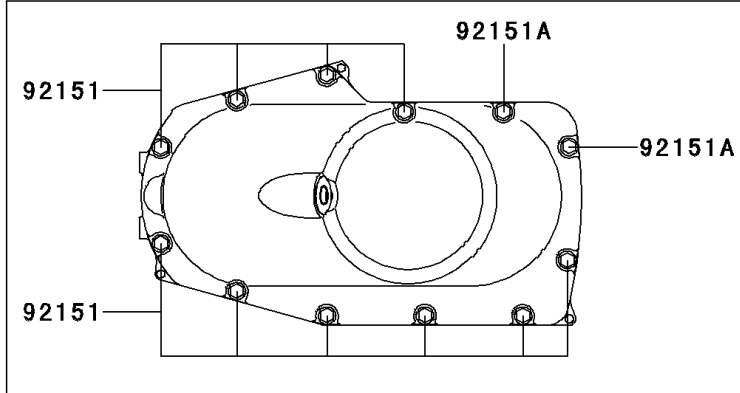

2001 W650 PARTS DIAGRAM

Breather Cover/Oil Pan

E1432

2001 W650 PARTS LIST

Breather Cover/Oil Pan

| ITEM NAME | PART NUMBER | QUANTITY |
|---|-------------|----------|
| BOLT-SOCKET (Ref # 120) | 120R0622 | 5 |
| GASKET,OIL PAN (Ref # 11060) | 11060-1895 | 1 |
| GASKET,BREATHER BODY COVER (Ref # 11060A) | 11060-1930 | 1 |
| PLATE (Ref # 13271) | 13271-1313 | 1 |
| BODY-BREATHER (Ref # 14070) | 14070-1085 | 1 |
| PAN-OIL (Ref # 49034) | 49034-1129 | 1 |
| BOLT,6X10 (Ref # 92002) | 92002-1541 | 8 |
| FITTING,BREATHER (Ref # 92005) | 92005-1238 | 1 |
| GASKET,12X22X2,DRAIN PLUG (Ref # 92065) | 92065-097 | 1 |
| PLUG,OIL DRAIN,12X15 (Ref # 92066) | 92066-1174 | 1 |
| BOLT,6X25 (Ref # 92151) | 92151-1640 | 10 |
| BOLT,6X25 (Ref # 92151A) | 92151-1641 | 2 |
| DAMPER,BREATHER BODY (Ref # 92160) | 92160-1987 | 2 |
| DAMPER (Ref # 92161) | 92161-1073 | 1 |
| CLAMP,METER HARNESS (Ref # 92170) | 92170-1804 | 1 |