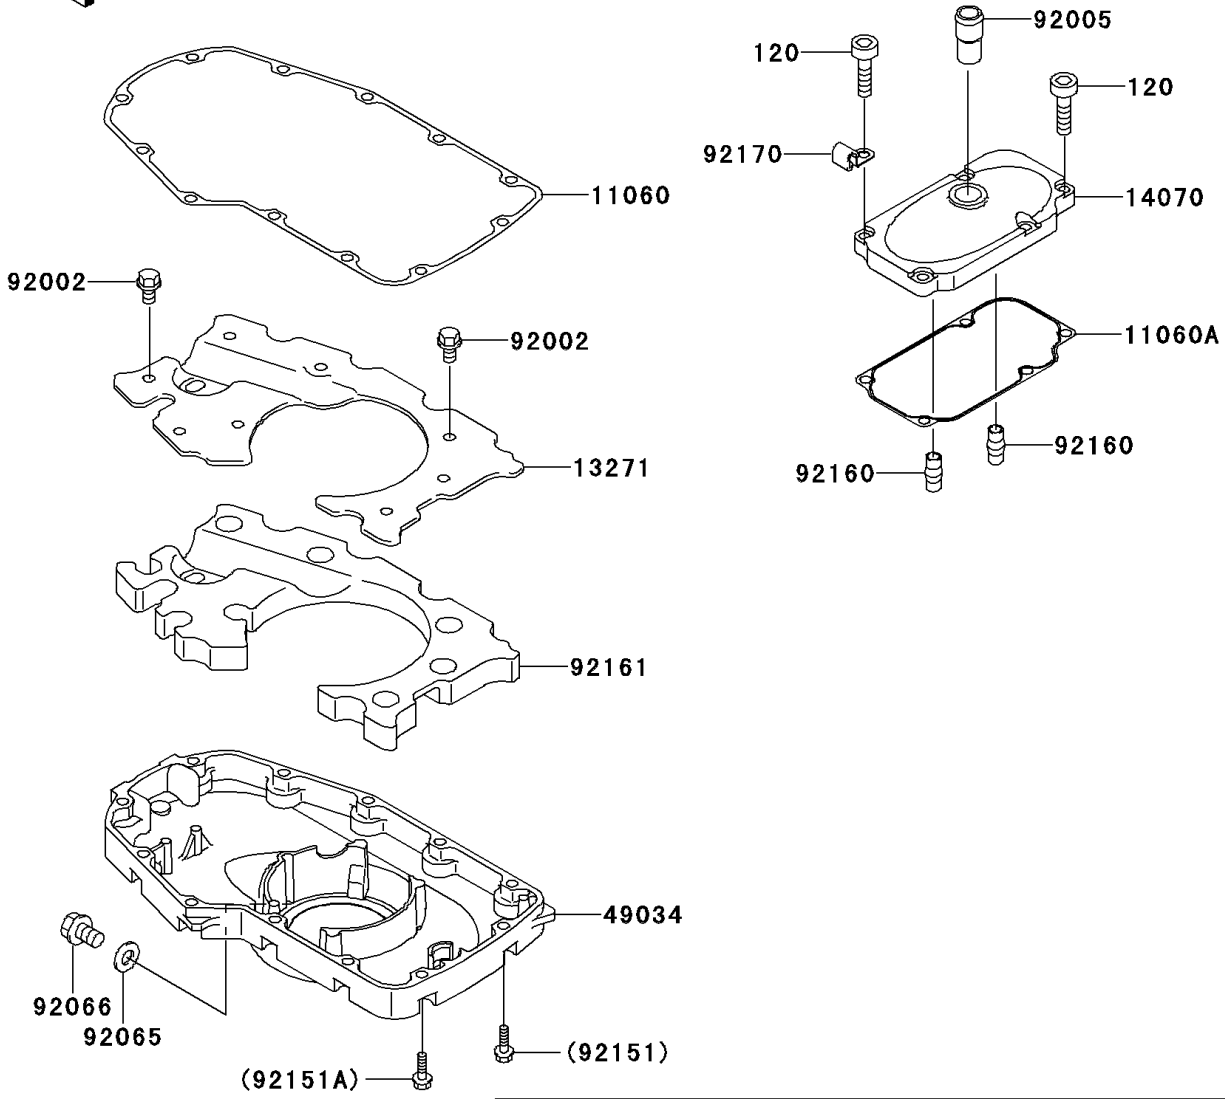

2001 W650 PARTS DIAGRAM

Breather Cover/Oil Pan

E1432

2001 W650 PARTS LIST

Breather Cover/Oil Pan

| ITEM NAME | PART NUMBER | QUANTITY |
|---|-------------|----------|
| BOLT-SOCKET (Ref # 120) | 120R0622 | 5 |
| GASKET,OIL PAN (Ref # 11060) | 11060-1895 | 1 |
| GASKET,BREATHER BODY COVER (Ref # 11060A) | 11060-1930 | 1 |
| PLATE (Ref # 13271) | 13271-1313 | 1 |
| BODY-BREATHER (Ref # 14070) | 14070-1085 | 1 |
| PAN-OIL (Ref # 49034) | 49034-1129 | 1 |
| BOLT,6X10 (Ref # 92002) | 92002-1541 | 8 |
| FITTING,BREATHER (Ref # 92005) | 92005-1238 | 1 |
| GASKET,12X22X2,DRAIN PLUG (Ref # 92065) | 92065-097 | 1 |
| PLUG,OIL DRAIN,12X15 (Ref # 92066) | 92066-1174 | 1 |
| BOLT,6X25 (Ref # 92151) | 92151-1640 | 10 |
| BOLT,6X25 (Ref # 92151A) | 92151-1641 | 2 |
| DAMPER,BREATHER BODY (Ref # 92160) | 92160-1987 | 2 |
| DAMPER (Ref # 92161) | 92161-1073 | 1 |
| CLAMP,METER HARNESS (Ref # 92170) | 92170-1804 | 1 |