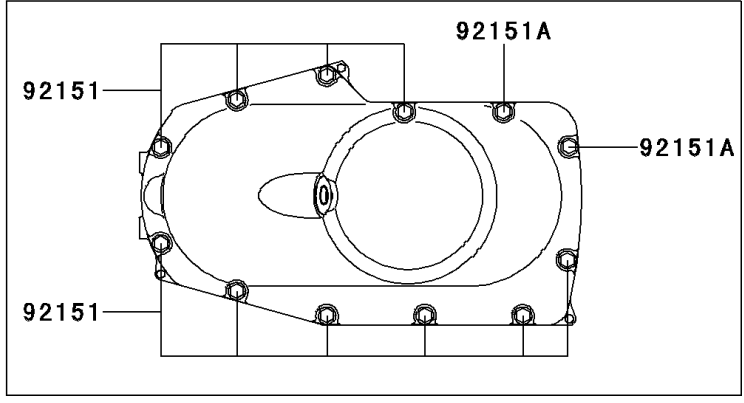

2001 W650 PARTS DIAGRAM

Breather Cover/Oil Pan

E1432

2001 W650 PARTS LIST

Breather Cover/Oil Pan

ITEM NAME	PART NUMBER	QUANTITY
BOLT-SOCKET (Ref # 120)	120R0622	1
GASKET,OIL PAN (Ref # 11060)	11060-1895	1
GASKET,BREATHER BODY COVER (Ref # 11060A)	11060-1930	1
PLATE (Ref # 13271)	13271-1313	1
BODY-BREATHER (Ref # 14070)	14070-1085	1
PAN-OIL (Ref # 49034)	49034-1129	1
BOLT,6X10 (Ref # 92002)	92002-1541	1
FITTING,BREATHER (Ref # 92005)	92005-1238	1
GASKET,12X22X2,DRAIN PLUG (Ref # 92065)	92065-097	1
PLUG,OIL DRAIN,12X15 (Ref # 92066)	92066-1174	1
BOLT,6X25 (Ref # 92151)	92151-1640	1
BOLT,6X25 (Ref # 92151A)	92151-1641	1
DAMPER,BREATHER BODY (Ref # 92160)	92160-1987	1
DAMPER (Ref # 92161)	92161-1073	1
CLAMP,METER HARNESS (Ref # 92170)	92170-1804	1