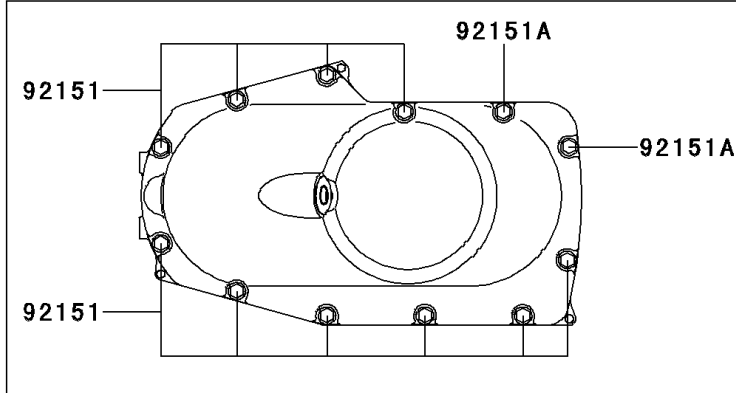

2001 W650 PARTS DIAGRAM

Breather Cover/Oil Pan

E1432

2001 W650 PARTS LIST

Breather Cover/Oil Pan

ITEM NAME	PART NUMBER	QUANTITY
-----------	-------------	----------