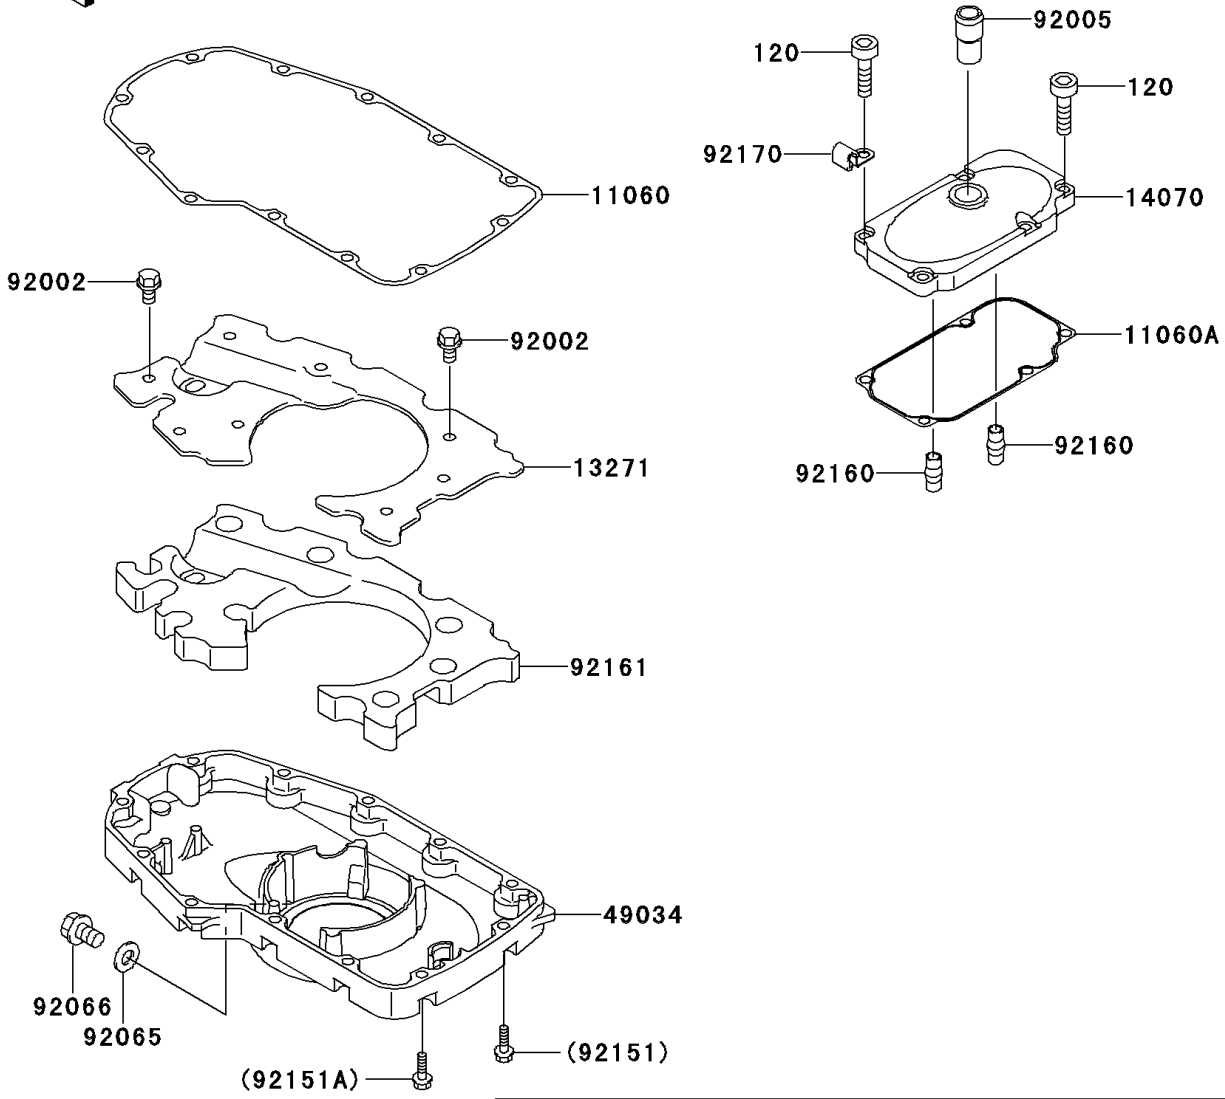

2001 W650 PARTS DIAGRAM

Breather Cover/Oil Pan

E1432

2001 W650 PARTS LIST

Breather Cover/Oil Pan

ITEM NAME	PART NUMBER	QUANTITY
-----------	-------------	----------