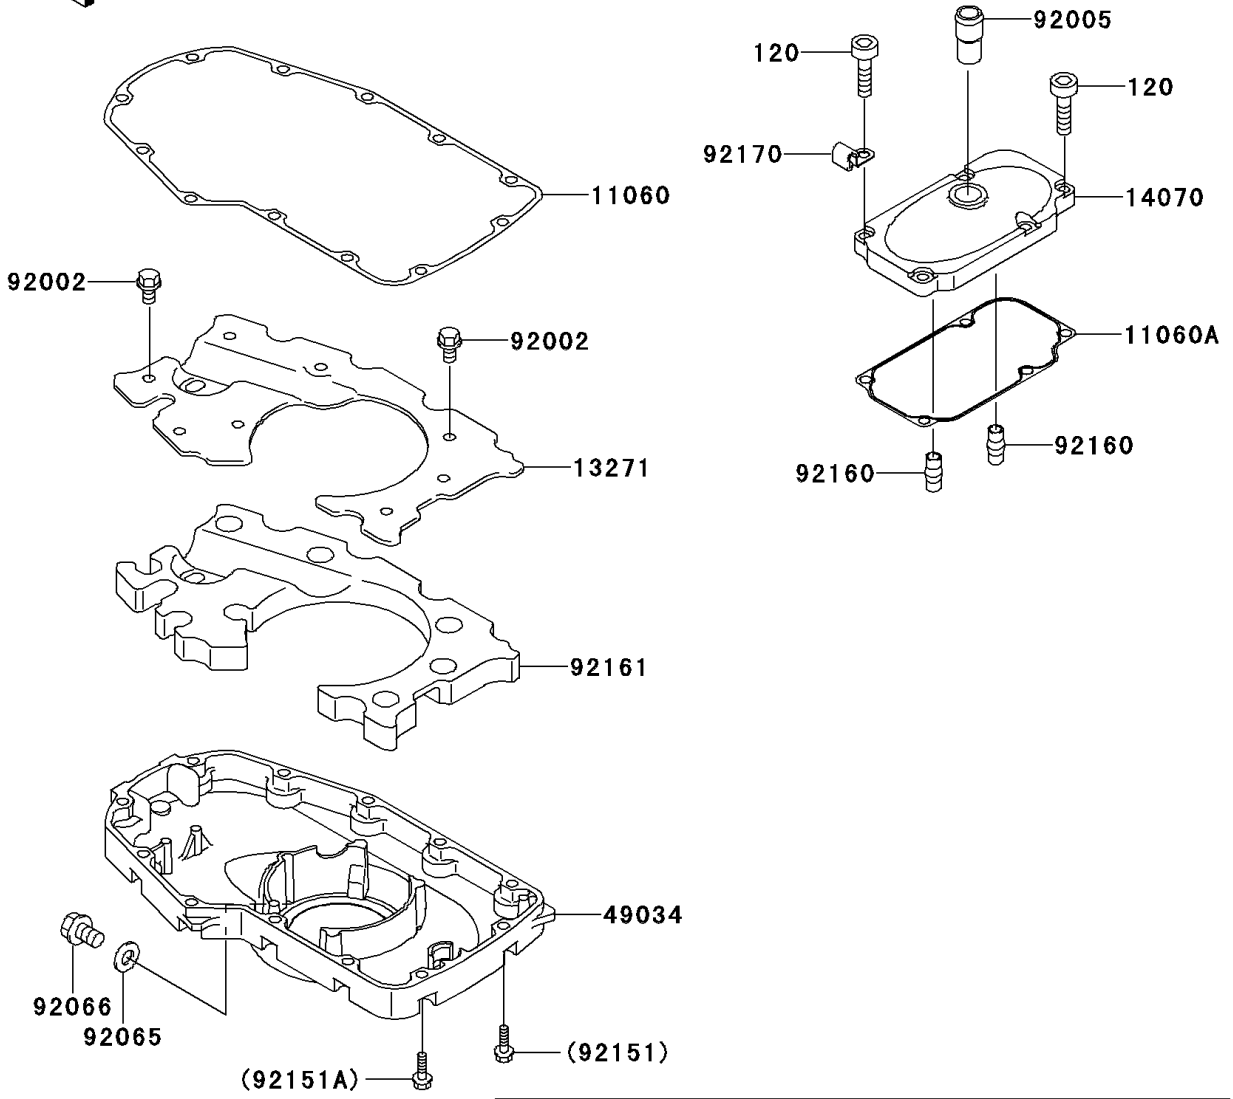

2001 W650 PARTS DIAGRAM

Breather Cover/Oil Pan

E1432

2001 W650 PARTS LIST

Breather Cover/Oil Pan

ITEM NAME	PART NUMBER	QUANTITY
BOLT-SOCKET (Ref # 120)	120R0622	1
GASKET,OIL PAN (Ref # 11060)	11060-1895	1
GASKET,BREATHER BODY COVER (Ref # 11060A)	11060-1930	1
PLATE (Ref # 13271)	13271-1313	1
BODY-BREATHER (Ref # 14070)	14070-1085	1
PAN-OIL (Ref # 49034)	49034-1129	1
BOLT,6X10 (Ref # 92002)	92002-1541	1
FITTING,BREATHER (Ref # 92005)	92005-1238	1
GASKET,12X22X2,DRAIN PLUG (Ref # 92065)	92065-097	1
PLUG,OIL DRAIN,12X15 (Ref # 92066)	92066-1174	1
BOLT,6X25 (Ref # 92151)	92151-1640	1
BOLT,6X25 (Ref # 92151A)	92151-1641	1
DAMPER,BREATHER BODY (Ref # 92160)	92160-1987	1
DAMPER (Ref # 92161)	92161-1073	1
CLAMP,METER HARNESS (Ref # 92170)	92170-1804	1