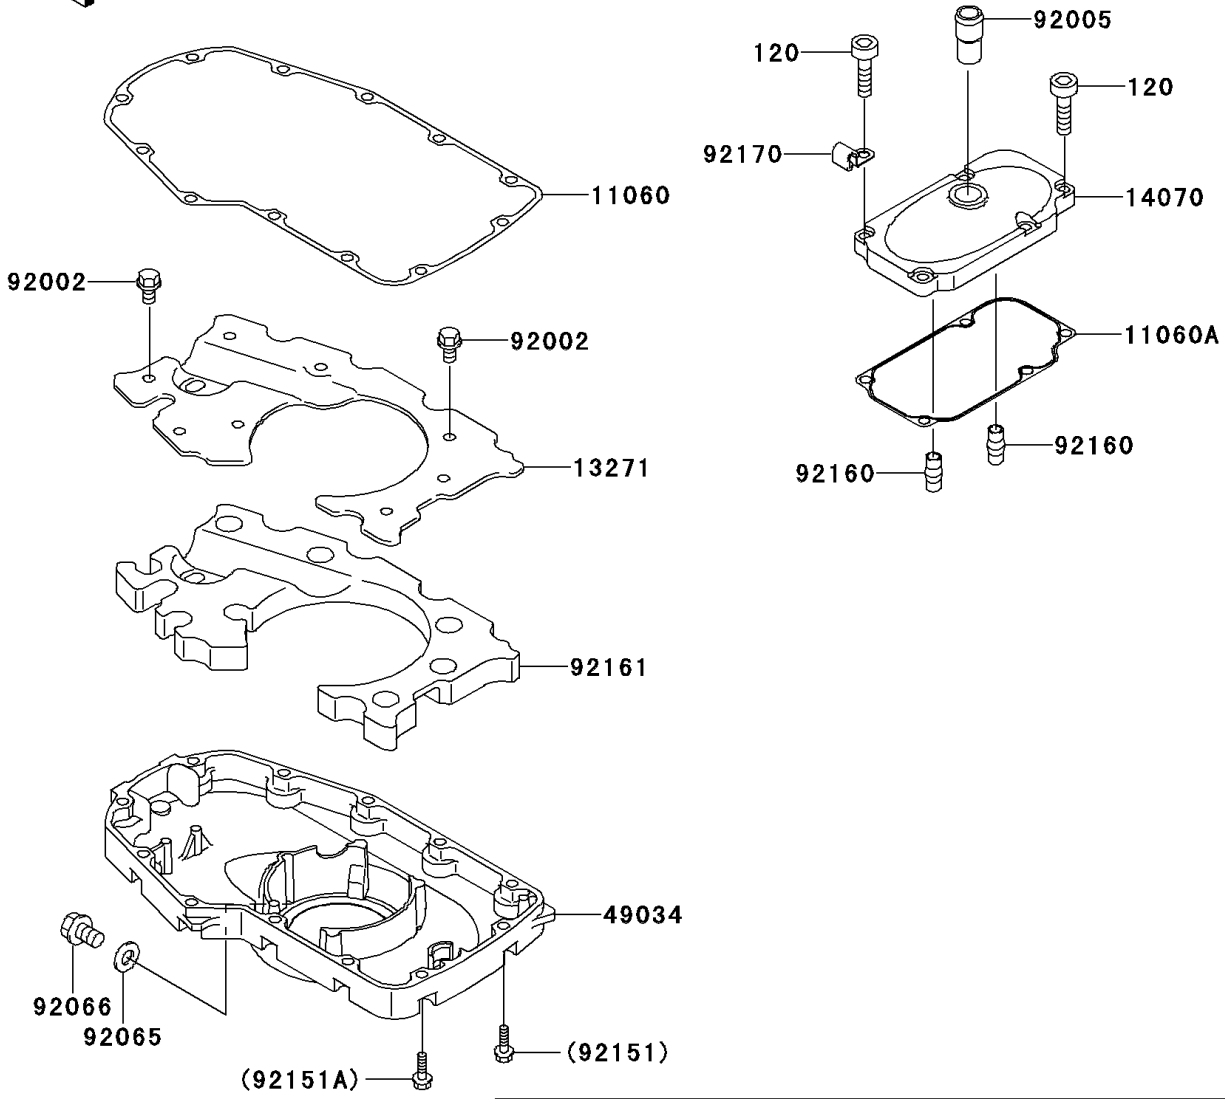

2000 W650 PARTS DIAGRAM

Breather Cover/Oil Pan

E1432

2000 W650 PARTS LIST

Breather Cover/Oil Pan

ITEM NAME	PART NUMBER	QUANTITY
BOLT-SOCKET (Ref # 120)	120R0622	5
GASKET,OIL PAN (Ref # 11060)	11060-1895	1
GASKET,BREATHER BODY COVER (Ref # 11060A)	11060-1930	1
PLATE (Ref # 13271)	13271-1313	1
BODY-BREATHER (Ref # 14070)	14070-1085	1
PAN-OIL (Ref # 49034)	49034-1129	1
BOLT,6X10 (Ref # 92002)	92002-1541	8
FITTING,BREATHER (Ref # 92005)	92005-1238	1
GASKET,12X22X2,DRAIN PLUG (Ref # 92065)	92065-097	1
PLUG,OIL DRAIN,12X15 (Ref # 92066)	92066-1174	1
BOLT,6X25 (Ref # 92151)	92151-1640	10
BOLT,6X25 (Ref # 92151A)	92151-1641	2
DAMPER,BREATHER BODY (Ref # 92160)	92160-1987	2
DAMPER (Ref # 92161)	92161-1073	1
CLAMP,METER HARNESS (Ref # 92170)	92170-1804	1