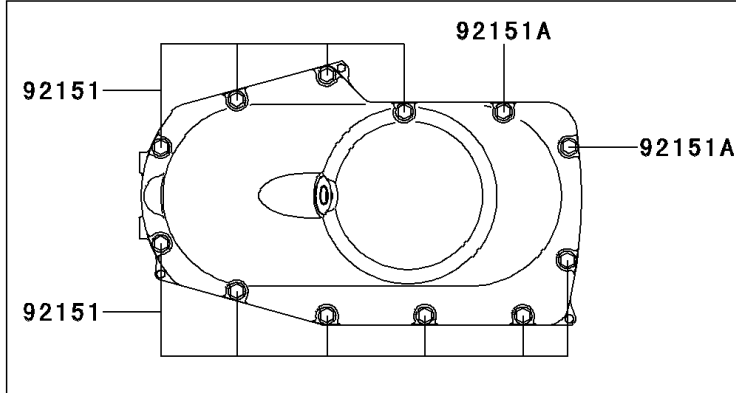

2000 W650 PARTS DIAGRAM

Breather Cover/Oil Pan

E1432

2000 W650 PARTS LIST

Breather Cover/Oil Pan

ITEM NAME	PART NUMBER	QUANTITY
BOLT-SOCKET (Ref # 120)	120R0622	5
GASKET,OIL PAN (Ref # 11060)	11060-1895	1
GASKET,BREATHER BODY COVER (Ref # 11060A)	11060-1930	1
PLATE (Ref # 13271)	13271-1313	1
BODY-BREATHER (Ref # 14070)	14070-1085	1
PAN-OIL (Ref # 49034)	49034-1129	1
BOLT,6X10 (Ref # 92002)	92002-1541	8
FITTING,BREATHER (Ref # 92005)	92005-1238	1
GASKET,12X22X2,DRAIN PLUG (Ref # 92065)	92065-097	1
PLUG,OIL DRAIN,12X15 (Ref # 92066)	92066-1174	1
BOLT,6X25 (Ref # 92151)	92151-1640	10
BOLT,6X25 (Ref # 92151A)	92151-1641	2
DAMPER,BREATHER BODY (Ref # 92160)	92160-1987	2
DAMPER (Ref # 92161)	92161-1073	1
CLAMP,METER HARNESS (Ref # 92170)	92170-1804	1