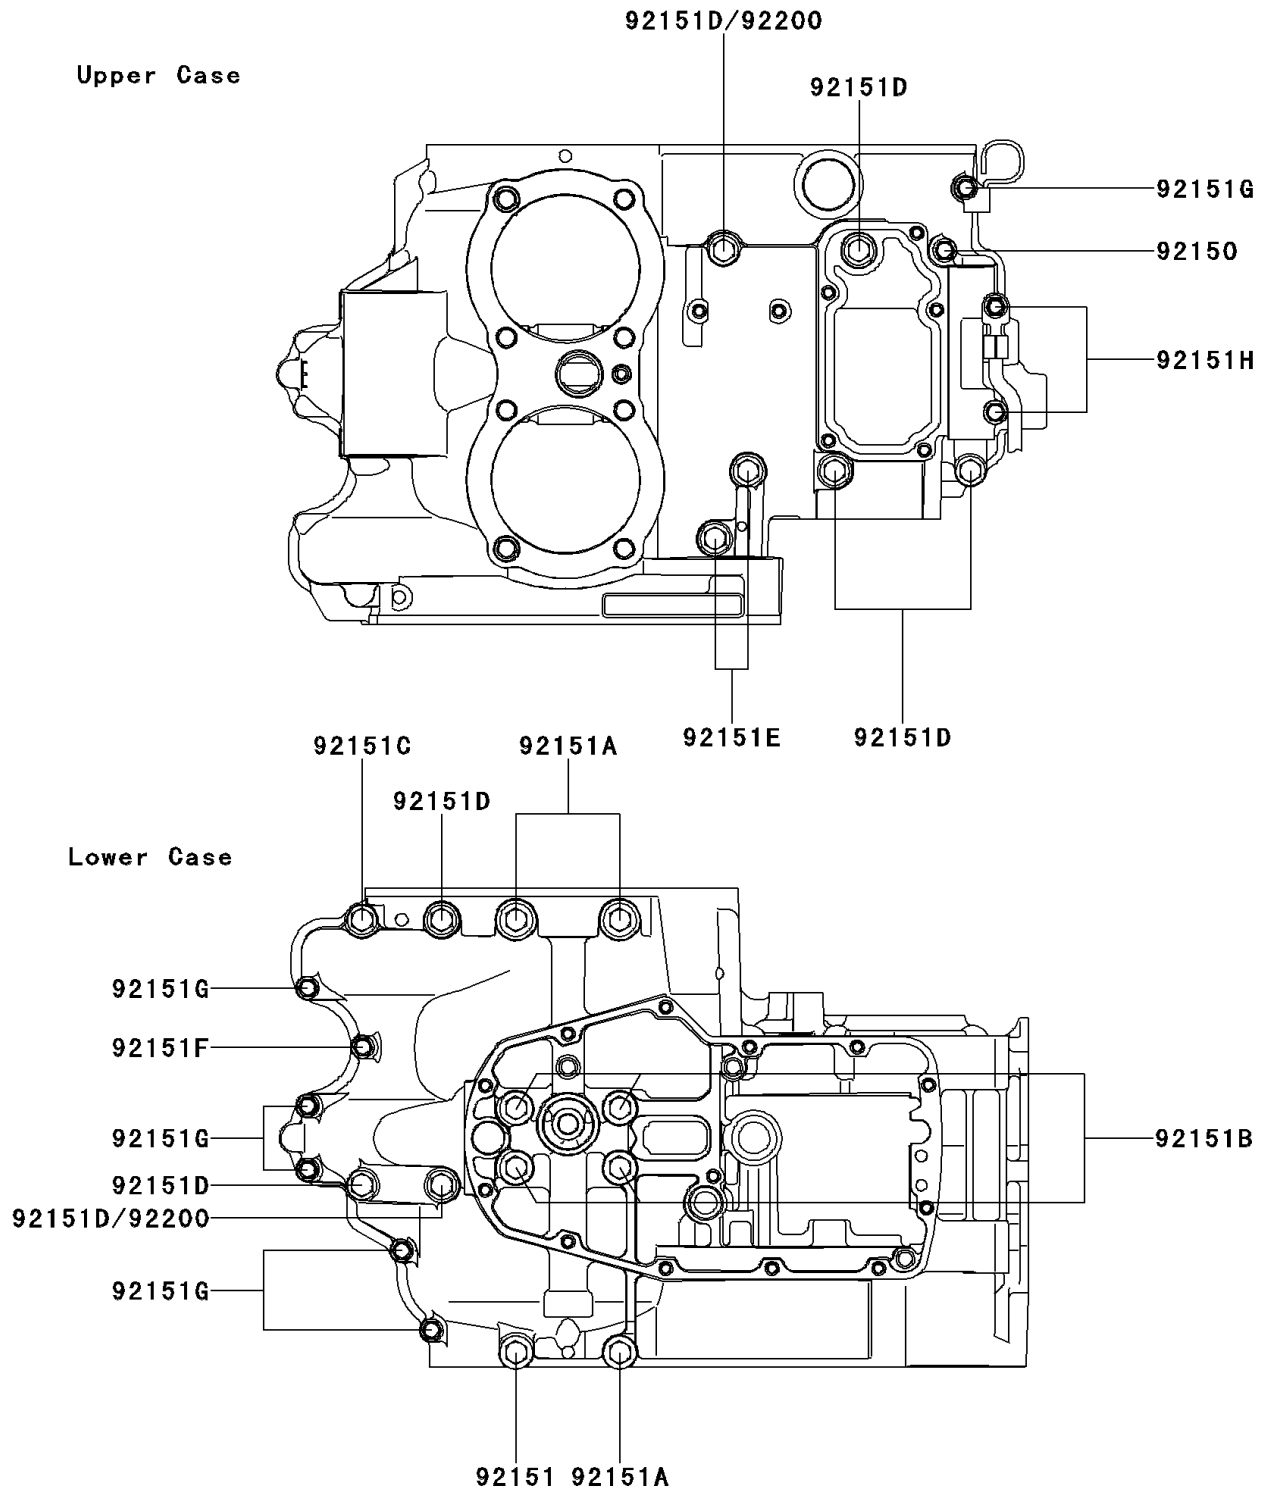

2001 W650 PARTS DIAGRAM

Crankcase Bolt Pattern

E1412

2001 W650 PARTS LIST

Crankcase Bolt Pattern

ITEM NAME	PART NUMBER	QUANTITY
BOLT,6X70 (Ref # 92150)	92150-1549	1
BOLT,9X90 (Ref # 92151)	92151-1458	1
BOLT,9X110 (Ref # 92151A)	92151-1459	1
BOLT,9X130 (Ref # 92151B)	92151-1460	1
BOLT,8X60 (Ref # 92151C)	92151-1461	1
BOLT,8X73 (Ref # 92151D)	92151-1462	1
BOLT,8X50 (Ref # 92151E)	92151-1463	1
BOLT,6X32 (Ref # 92151F)	92151-1464	1
BOLT,6X45 (Ref # 92151G)	92151-1465	1
BOLT,6X117 (Ref # 92151H)	92151-1467	1
WASHER,8.5X16X1.2 (Ref # 92200)	92200-1063	1