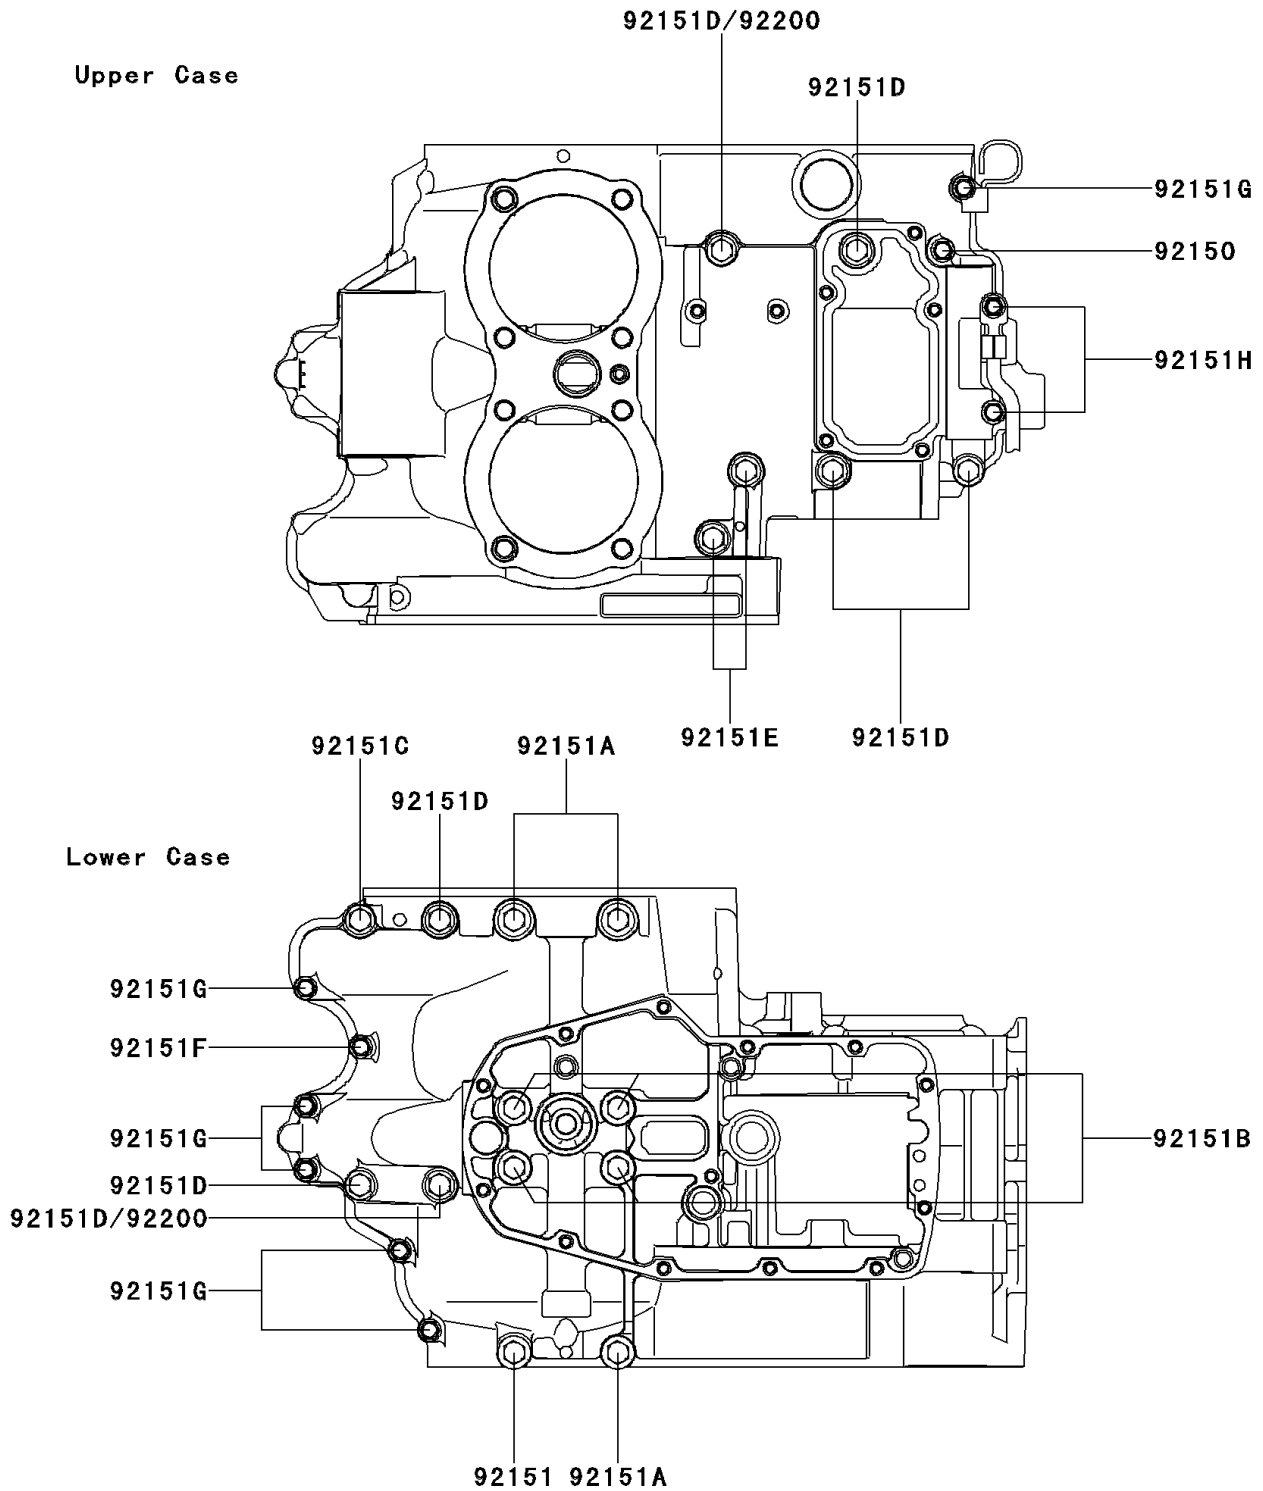

# 2000 W650 PARTS DIAGRAM

## Crankcase Bolt Pattern

E1412

## 2000 W650 PARTS LIST

### Crankcase Bolt Pattern

ITEM NAME	PART NUMBER	QUANTITY
BOLT,6X70 (Ref # 92150)	92150-1549	1
BOLT,9X90 (Ref # 92151)	92151-1458	1
BOLT,9X110 (Ref # 92151A)	92151-1459	3
BOLT,9X130 (Ref # 92151B)	92151-1460	4
BOLT,8X60 (Ref # 92151C)	92151-1461	1
BOLT,8X73 (Ref # 92151D)	92151-1462	7
BOLT,8X50 (Ref # 92151E)	92151-1463	2
BOLT,6X32 (Ref # 92151F)	92151-1464	1
BOLT,6X45 (Ref # 92151G)	92151-1465	6
BOLT,6X117 (Ref # 92151H)	92151-1467	2
WASHER,8.5X16X1.2 (Ref # 92200)	92200-1063	2