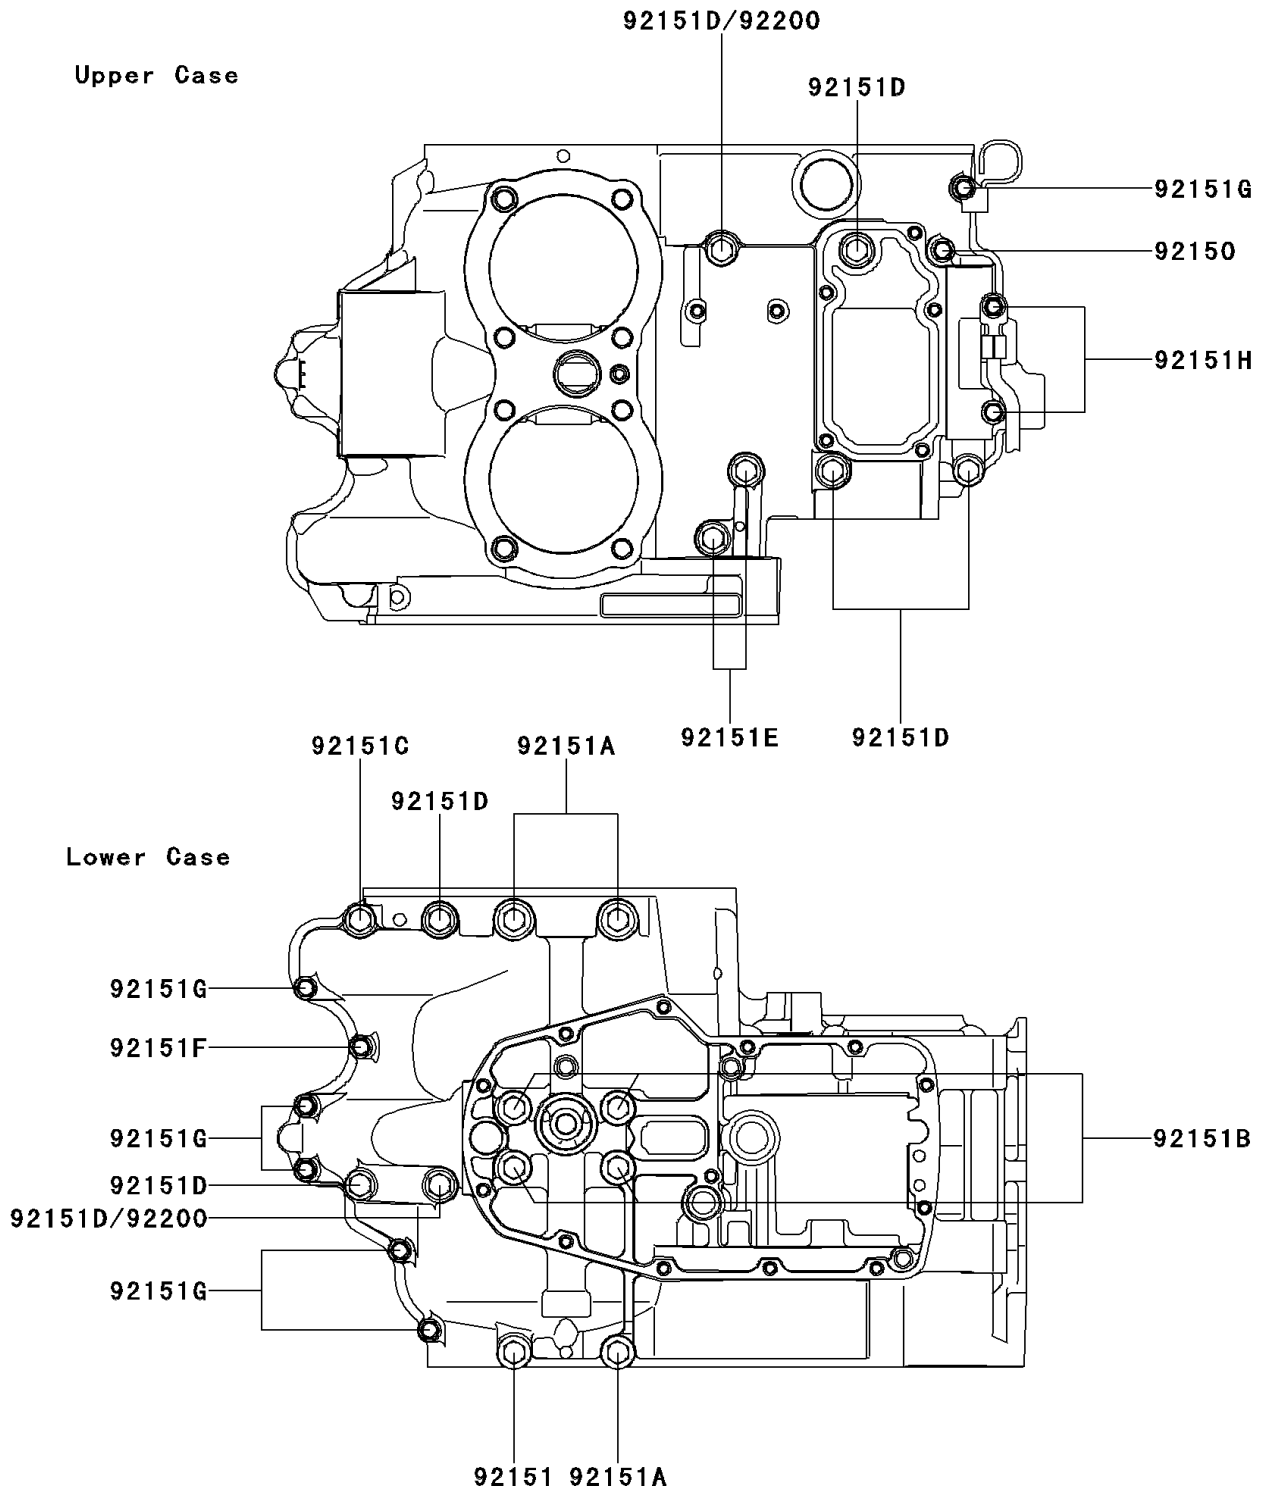

2000 W650 PARTS DIAGRAM

Crankcase Bolt Pattern

E1412

2000 W650 PARTS LIST

Crankcase Bolt Pattern

ITEM NAME	PART NUMBER	QUANTITY
BOLT,6X70 (Ref # 92150)	92150-1549	1
BOLT,9X90 (Ref # 92151)	92151-1458	1
BOLT,9X110 (Ref # 92151A)	92151-1459	3
BOLT,9X130 (Ref # 92151B)	92151-1460	4
BOLT,8X60 (Ref # 92151C)	92151-1461	1
BOLT,8X73 (Ref # 92151D)	92151-1462	7
BOLT,8X50 (Ref # 92151E)	92151-1463	2
BOLT,6X32 (Ref # 92151F)	92151-1464	1
BOLT,6X45 (Ref # 92151G)	92151-1465	6
BOLT,6X117 (Ref # 92151H)	92151-1467	2
WASHER,8.5X16X1.2 (Ref # 92200)	92200-1063	2