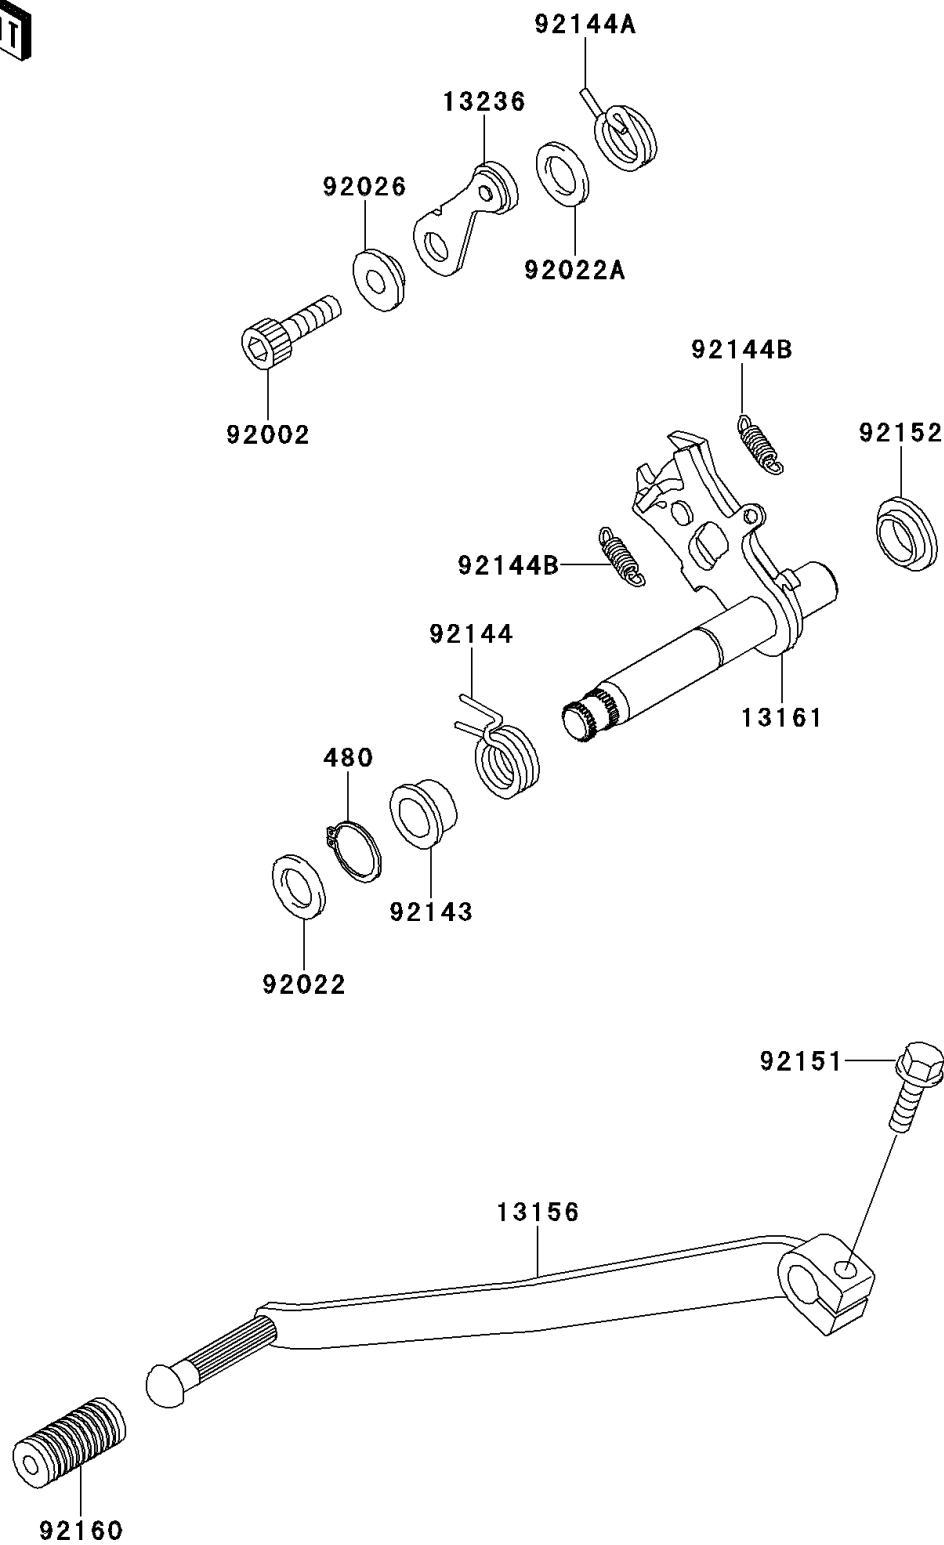

2001 W650 PARTS DIAGRAM

Gear Change Mechanism

E1370

2001 W650 PARTS LIST

Gear Change Mechanism

ITEM NAME	PART NUMBER	QUANTITY
CIRCLIP-TYPE-C,13MM (Ref # 480)	480J1300	1
LEVER-CHANGE,PEDAL (Ref # 13156)	13156-1482	1
LEVER-COMP-CHANGE SHAFT (Ref # 13161)	13161-1257	1
LEVER-COMP,POSITION (Ref # 13236)	13236-1253	1
BOLT,SOCKET,6X16 (Ref # 92002)	92002-1778	1
WASHER,13.3X20X1 (Ref # 92022)	92022-1496	1
WASHER,6X12.8X1.2 (Ref # 92022A)	92022-1827	1
SPACER (Ref # 92026)	92026-1217	1
COLLAR,RETURN SPRING (Ref # 92143)	92143-1498	1
SPRING,CHANGE SHAFT RETURN (Ref # 92144)	92144-1628	1
SPRING,LEVER POSITION (Ref # 92144A)	92144-1873	1
SPRING,CHANGE LEVER (Ref # 92144B)	92144-1975	1
BOLT,6X20 (Ref # 92151)	92151-1226	1
COLLAR (Ref # 92152)	92152-1075	1
DAMPER,CHANGE PEDAL (Ref # 92160)	92160-1036	1