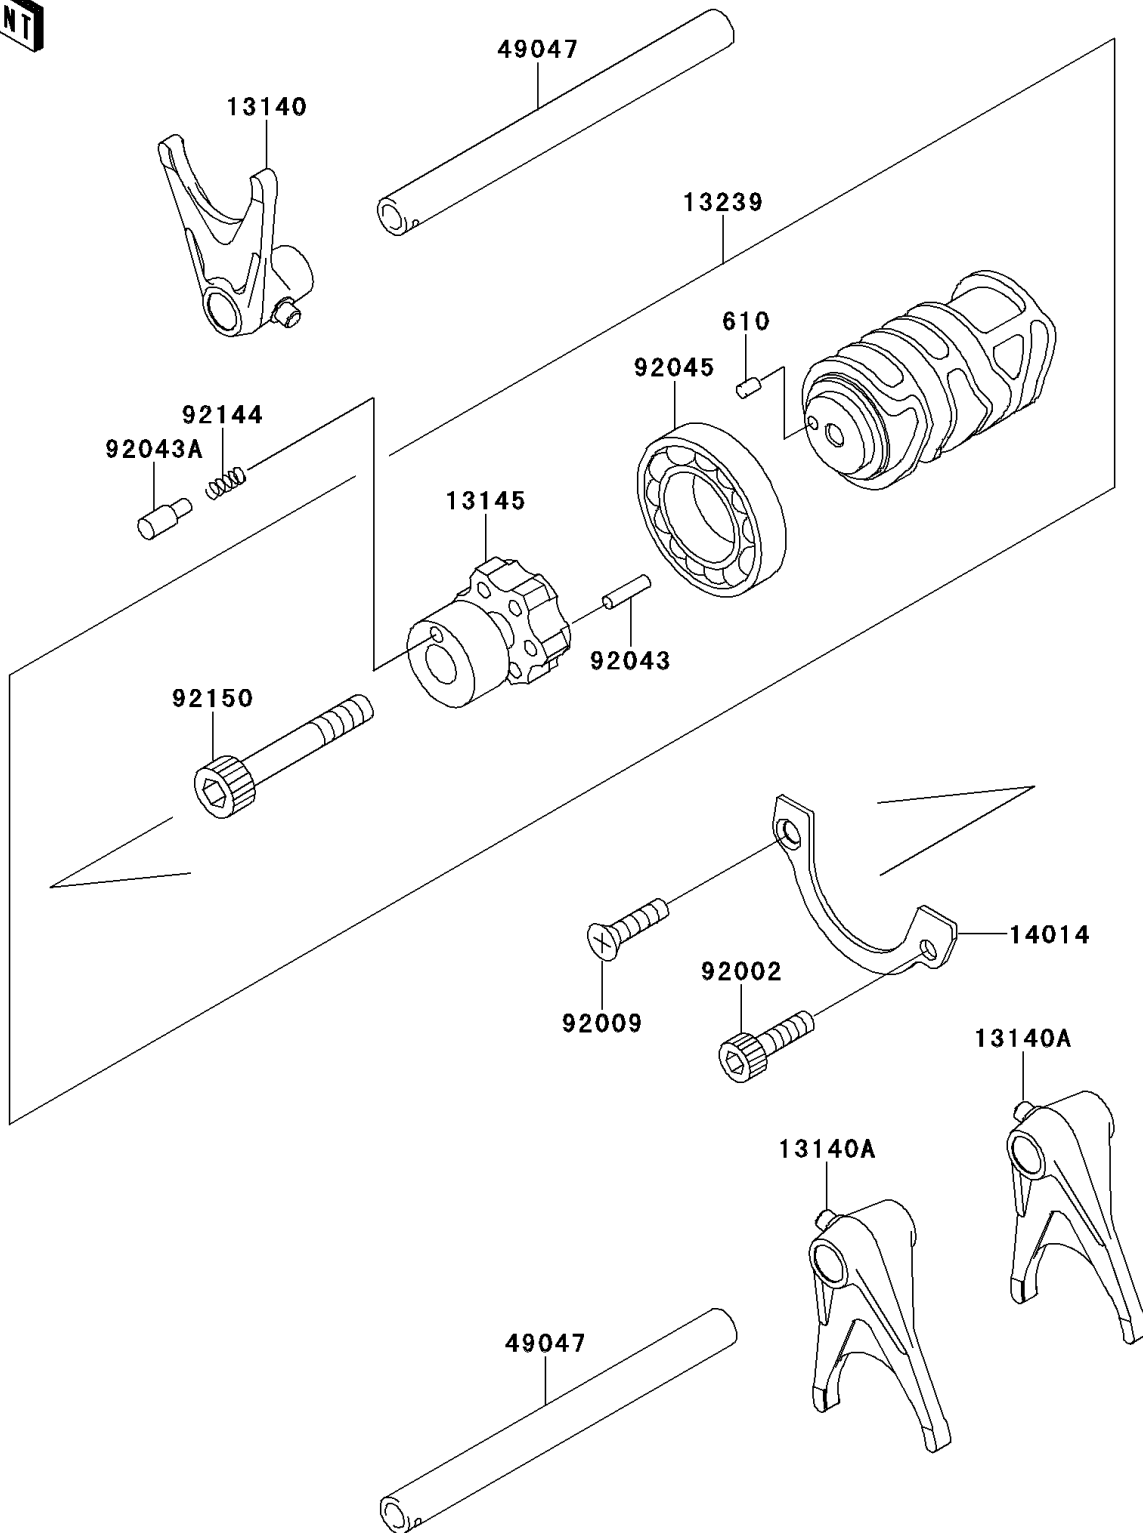

2002 W650 (Canada Only) PARTS DIAGRAM

Gear Change Drum/Shift Fork(s)

E1362

2002 W650 (Canada Only) PARTS LIST

Gear Change Drum/Shift Fork(s)

ITEM NAME	PART NUMBER	QUANTITY
ROLLER,4X8 (Ref # 610)	610A0408	1
FORK-SHIFT,INPUT 3RD (Ref # 13140)	13140-1282	1
FORK-SHIFT,OUTPUT 4TH&TOP (Ref # 13140A)	13140-1283	1
CAM-CHANGE DRUM (Ref # 13145)	13145-1083	1
DRUM-ASSY-CHANGE (Ref # 13239)	13239-1205	1
PLATE-POSITION (Ref # 14014)	14014-1141	1
ROD-SHIFT (Ref # 49047)	49047-1102	1
BOLT,SOCKET,6X12 (Ref # 92002)	92002-1796	1
SCREW,6X16 (Ref # 92009)	92009-1360	1
PIN,5X21.8 (Ref # 92043)	92043-1518	1
PIN (Ref # 92043A)	92043-1523	1
BEARING-BALL,16005(NTN) (Ref # 92045)	92045-1045	1
SPRING (Ref # 92144)	92144-1245	1
BOLT,SOCKET,6X40 (Ref # 92150)	92150-1958	1