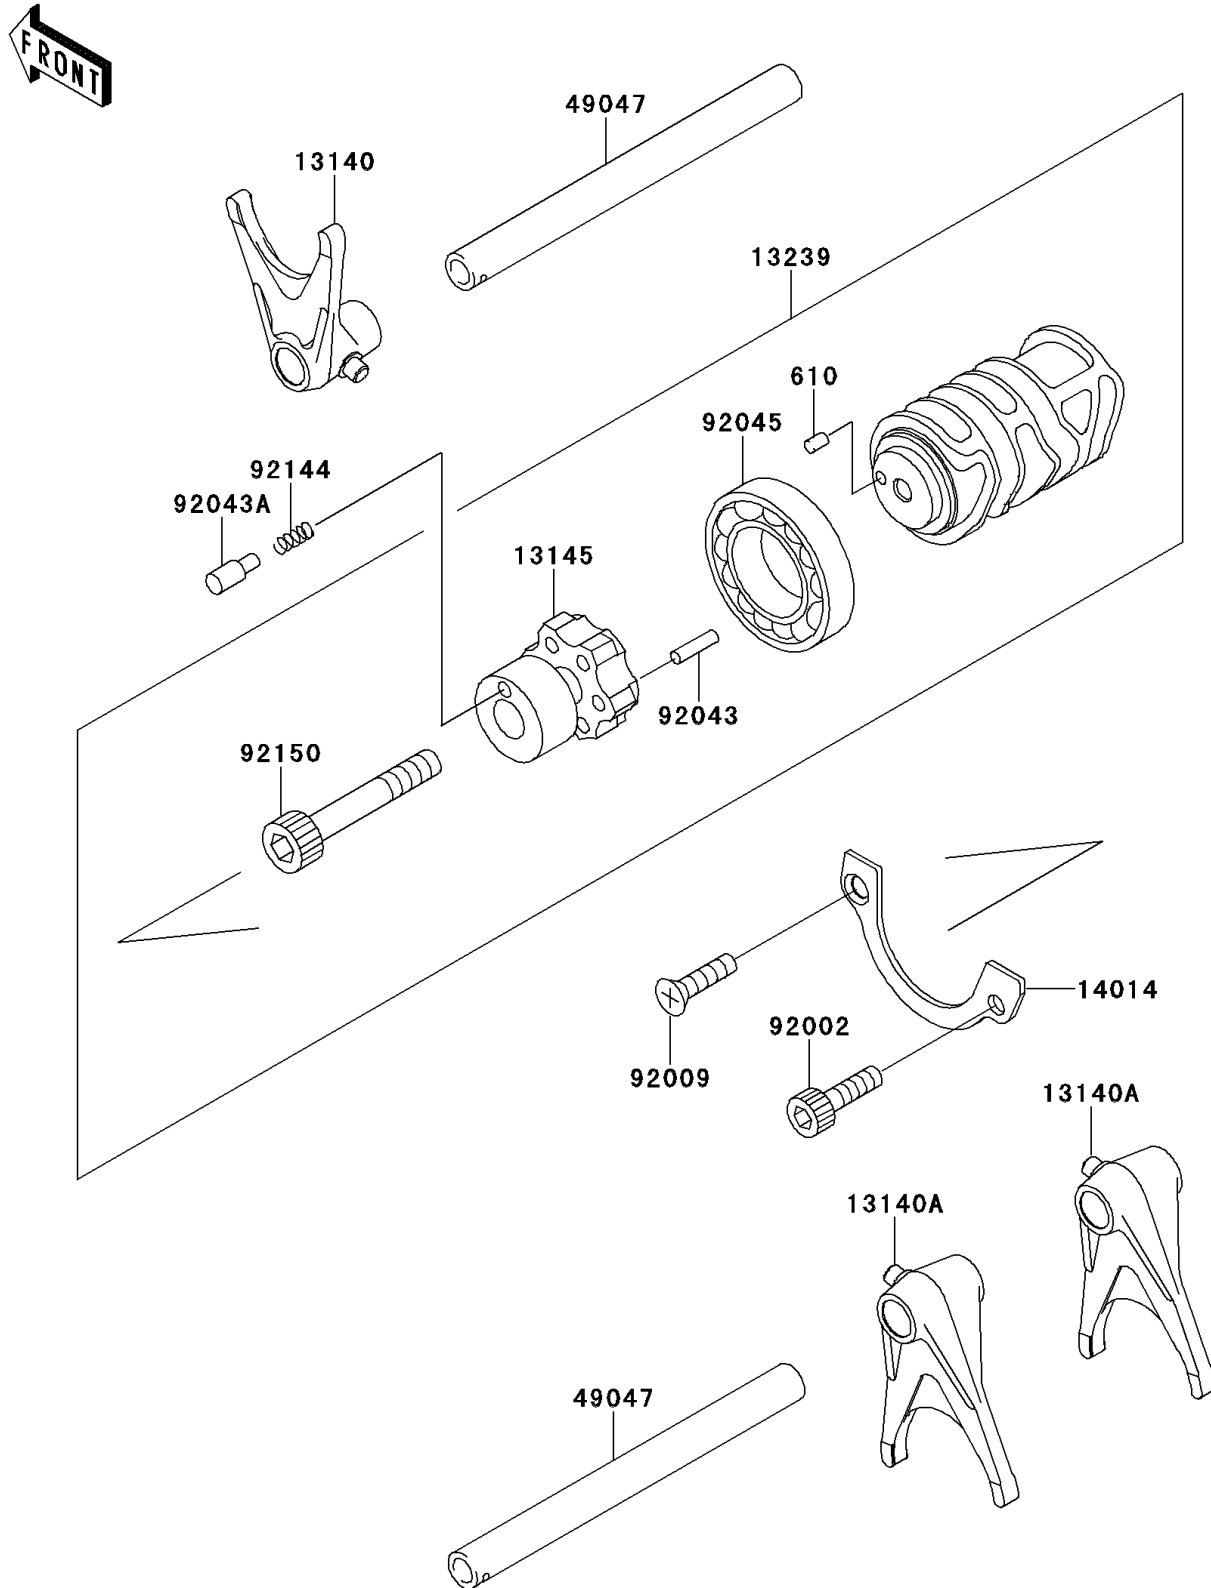

2002 W650 (Canada Only)

PARTS DIAGRAM

Gear Change Drum/Shift Fork(s)

E1362

2002 W650 (Canada Only)

PARTS LIST

Gear Change Drum/Shift Fork(s)

ITEM NAME	PART NUMBER	QUANTITY
ROLLER,4X8 (Ref # 610)	610A0408	1
FORK-SHIFT,INPUT 3RD (Ref # 13140)	13140-1282	1
FORK-SHIFT,OUTPUT 4TH&TOP (Ref # 13140A)	13140-1283	2
CAM-CHANGE DRUM (Ref # 13145)	13145-1083	1
DRUM-ASSY-CHANGE (Ref # 13239)	13239-1205	1
PLATE-POSITION (Ref # 14014)	14014-1141	1
ROD-SHIFT (Ref # 49047)	49047-1102	2
BOLT,SOCKET,6X12 (Ref # 92002)	92002-1796	1
SCREW,6X16 (Ref # 92009)	92009-1360	1
PIN,5X21.8 (Ref # 92043)	92043-1518	6
PIN (Ref # 92043A)	92043-1523	1
BEARING-BALL,16005(NTN) (Ref # 92045)	92045-1045	1
SPRING (Ref # 92144)	92144-1245	1
BOLT,SOCKET,6X40 (Ref # 92150)	92150-1958	1