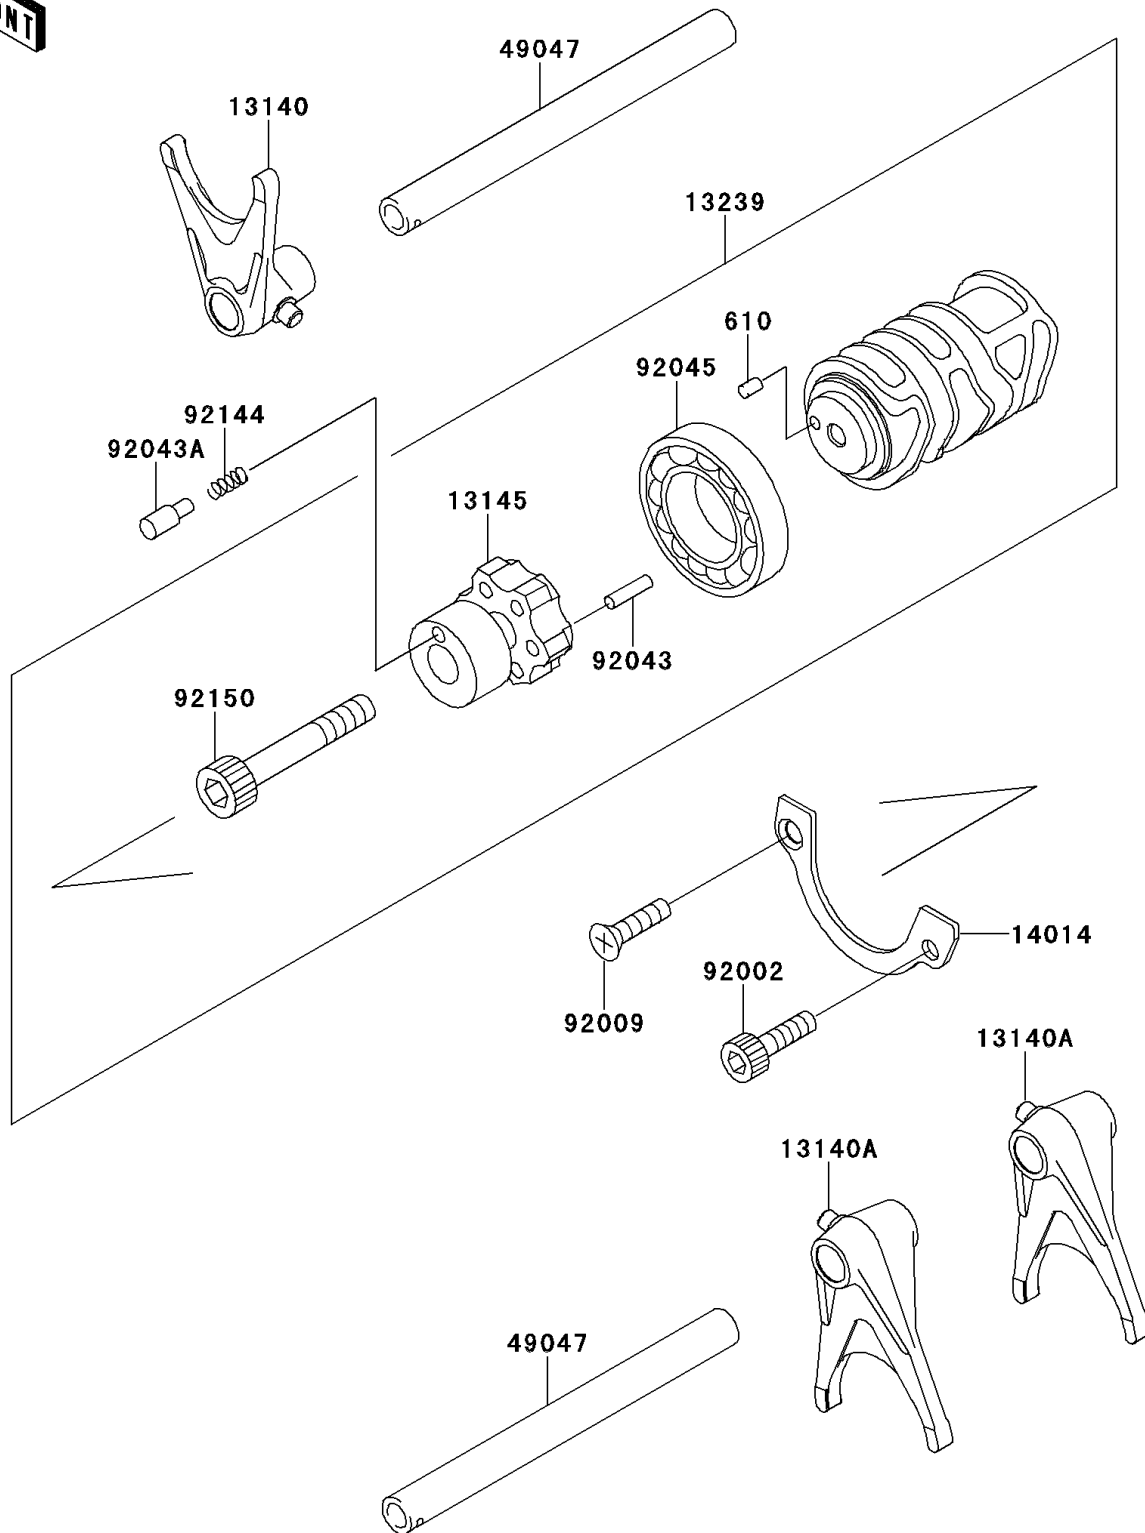

2001 W650 PARTS DIAGRAM

Gear Change Drum/Shift Fork(s)

E1362

2001 W650 PARTS LIST

Gear Change Drum/Shift Fork(s)

ITEM NAME	PART NUMBER	QUANTITY
ROLLER,4X8 (Ref # 610)	610A0408	1
FORK-SHIFT,INPUT 3RD (Ref # 13140)	13140-1282	1
FORK-SHIFT,OUTPUT 4TH&TOP (Ref # 13140A)	13140-1283	1
CAM-CHANGE DRUM (Ref # 13145)	13145-1083	1
DRUM-ASSY-CHANGE (Ref # 13239)	13239-1205	1
PLATE-POSITION (Ref # 14014)	14014-1141	1
ROD-SHIFT (Ref # 49047)	49047-1102	1
BOLT,SOCKET,6X12 (Ref # 92002)	92002-1796	1
SCREW,6X16 (Ref # 92009)	92009-1360	1
PIN,5X21.8 (Ref # 92043)	92043-1518	1
PIN (Ref # 92043A)	92043-1523	1
BEARING-BALL,16005(NTN) (Ref # 92045)	92045-1045	1
SPRING (Ref # 92144)	92144-1245	1
BOLT,SOCKET,6X40 (Ref # 92150)	92150-1958	1