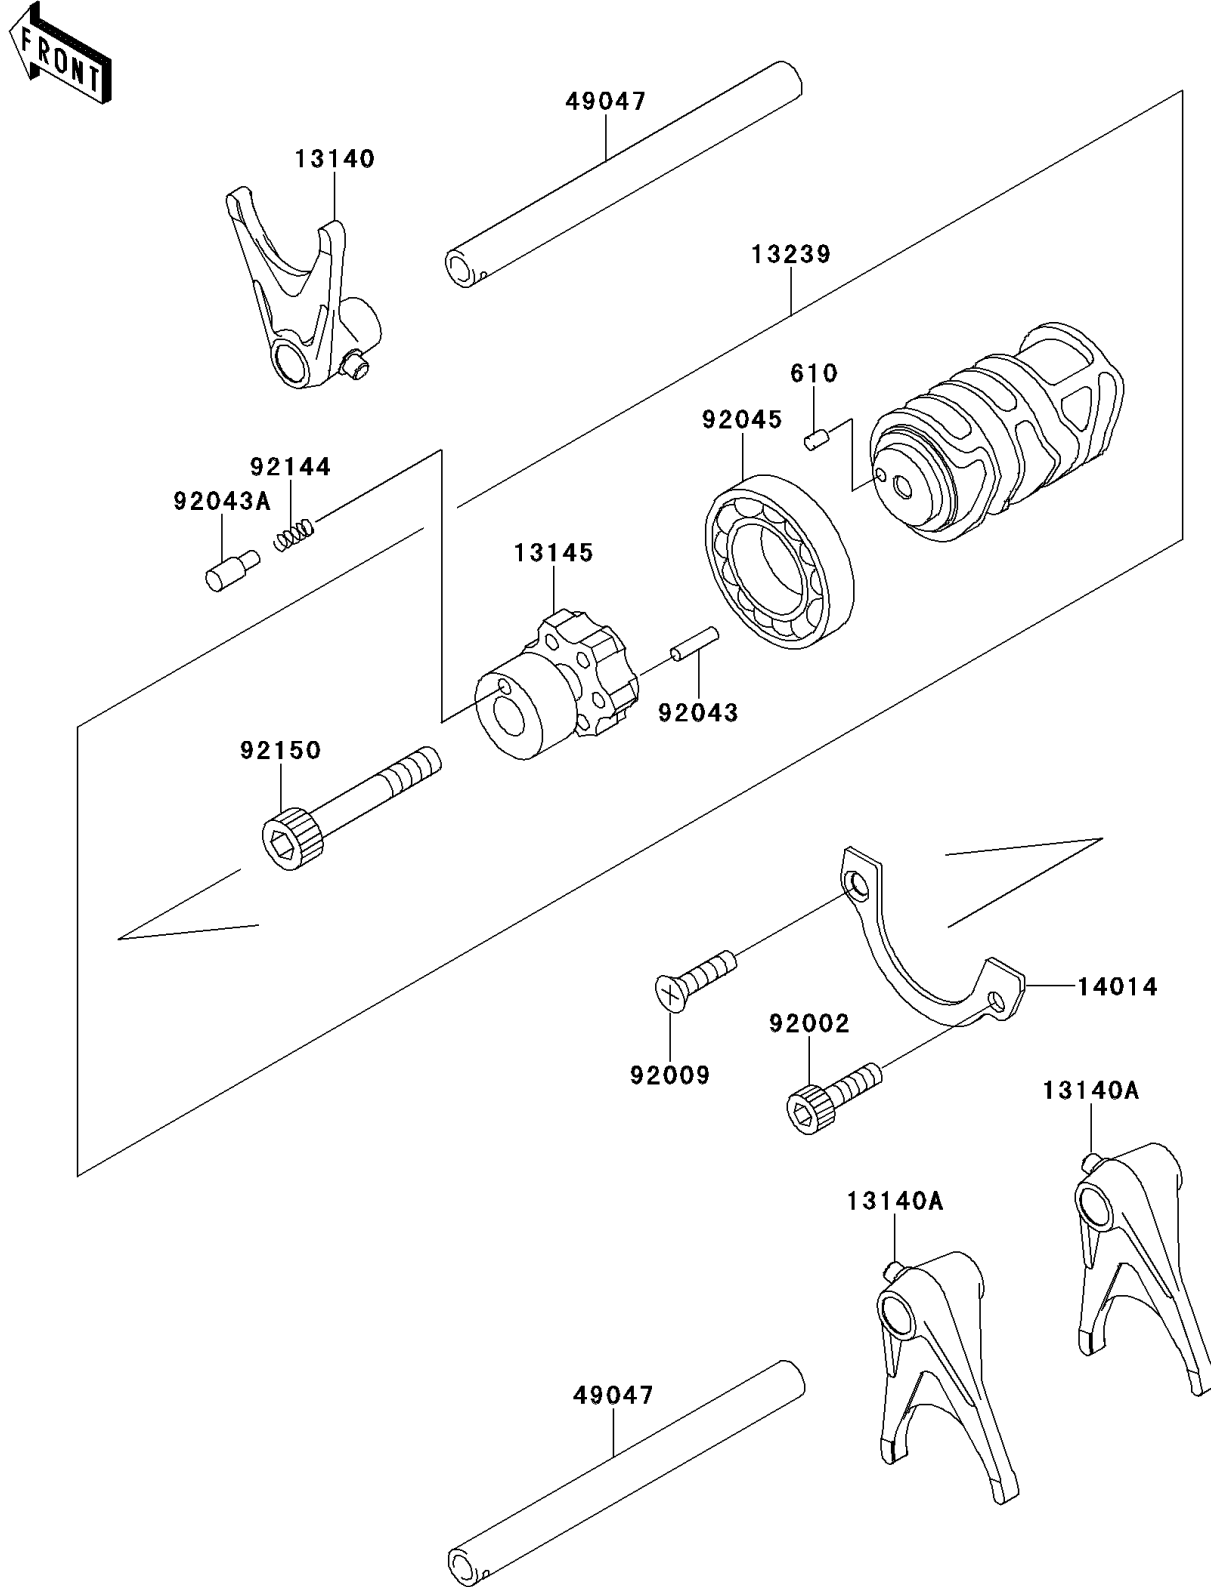

2000 W650 PARTS DIAGRAM

Gear Change Drum/Shift Fork(s)

E1362

2000 W650 PARTS LIST

Gear Change Drum/Shift Fork(s)

ITEM NAME	PART NUMBER	QUANTITY
ROLLER,4X8 (Ref # 610)	610A0408	1
FORK-SHIFT,INPUT 3RD (Ref # 13140)	13140-1282	1
FORK-SHIFT,OUTPUT 4TH&TOP (Ref # 13140A)	13140-1283	2
CAM-CHANGE DRUM (Ref # 13145)	13145-1083	1
DRUM-ASSY-CHANGE (Ref # 13239)	13239-1205	1
PLATE-POSITION (Ref # 14014)	14014-1141	1
ROD-SHIFT (Ref # 49047)	49047-1102	2
BOLT,SOCKET,6X12 (Ref # 92002)	92002-1796	1
SCREW,6X16 (Ref # 92009)	92009-1360	1
PIN,5X21.8 (Ref # 92043)	92043-1518	6
PIN (Ref # 92043A)	92043-1523	1
BEARING-BALL,16005(NTN) (Ref # 92045)	92045-1045	1
SPRING (Ref # 92144)	92144-1245	1
BOLT,SOCKET,6X40 (Ref # 92150)	92150-1958	1