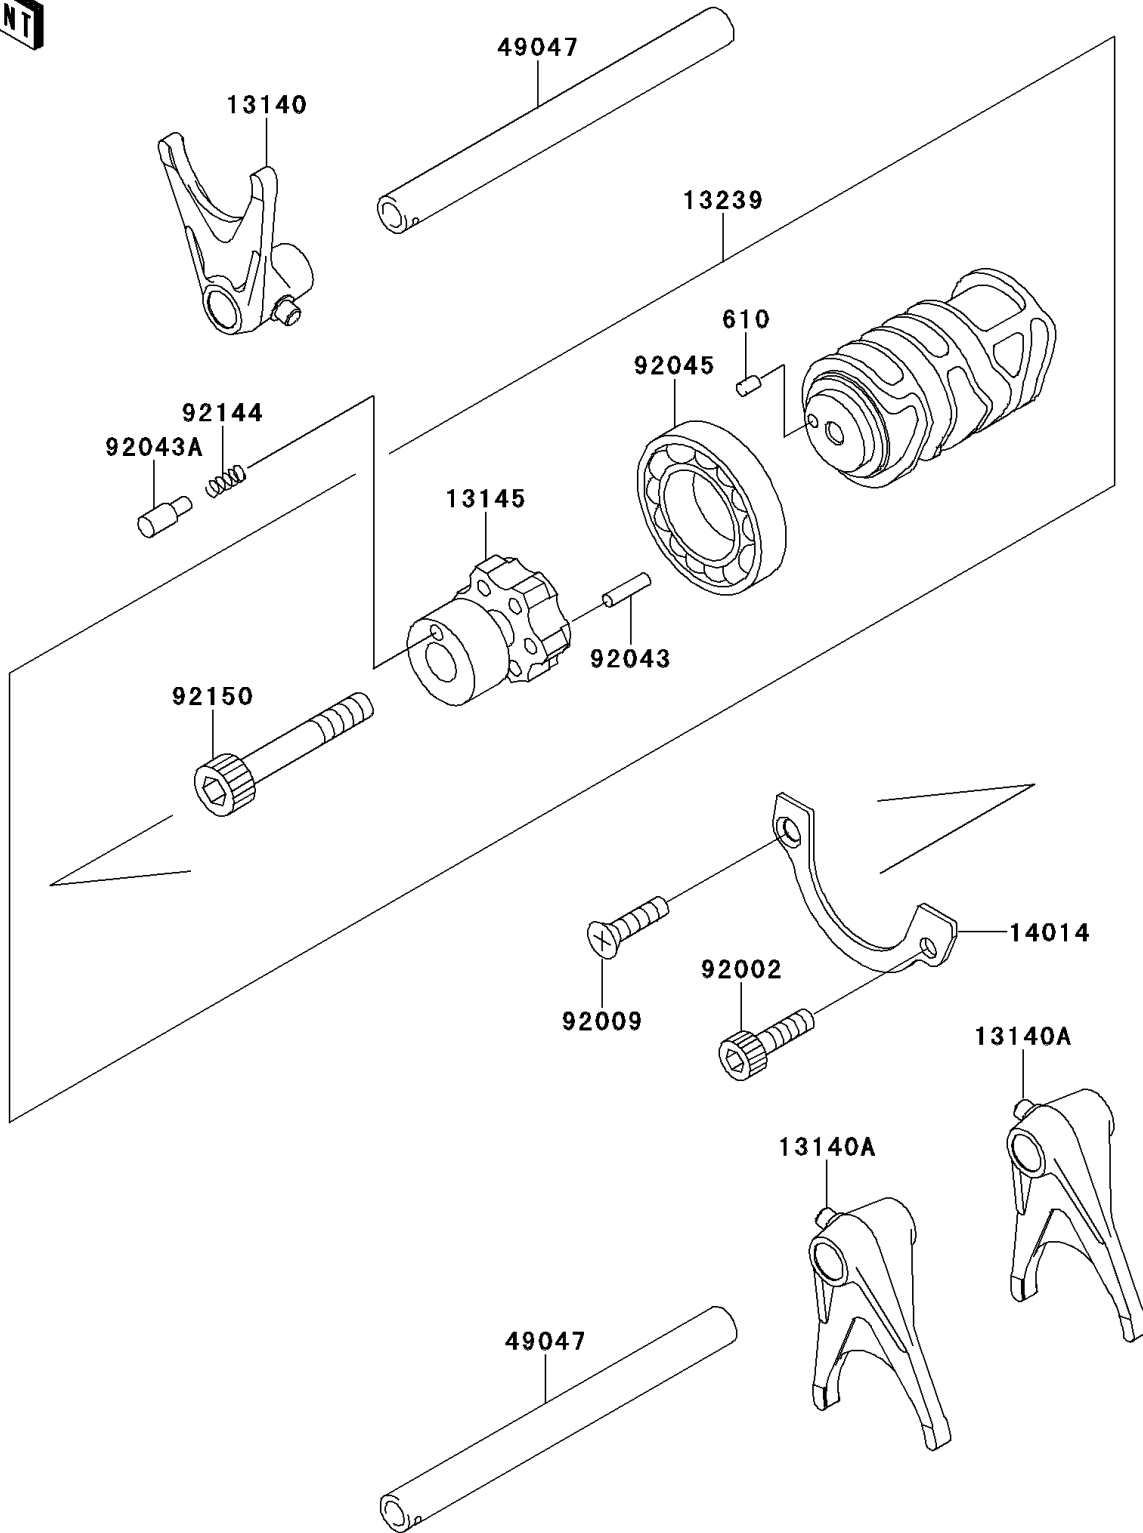

# 2000 W650 PARTS DIAGRAM

Gear Change Drum/Shift Fork(s)

E1362

## 2000 W650 PARTS LIST

### Gear Change Drum/Shift Fork(s)

ITEM NAME	PART NUMBER	QUANTITY
ROLLER,4X8 (Ref # 610)	610A0408	1
FORK-SHIFT,INPUT 3RD (Ref # 13140)	13140-1282	1
FORK-SHIFT,OUTPUT 4TH&TOP (Ref # 13140A)	13140-1283	2
CAM-CHANGE DRUM (Ref # 13145)	13145-1083	1
DRUM-ASSY-CHANGE (Ref # 13239)	13239-1205	1
PLATE-POSITION (Ref # 14014)	14014-1141	1
ROD-SHIFT (Ref # 49047)	49047-1102	2
BOLT,SOCKET,6X12 (Ref # 92002)	92002-1796	1
SCREW,6X16 (Ref # 92009)	92009-1360	1
PIN,5X21.8 (Ref # 92043)	92043-1518	6
PIN (Ref # 92043A)	92043-1523	1
BEARING-BALL,16005(NTN) (Ref # 92045)	92045-1045	1
SPRING (Ref # 92144)	92144-1245	1
BOLT,SOCKET,6X40 (Ref # 92150)	92150-1958	1