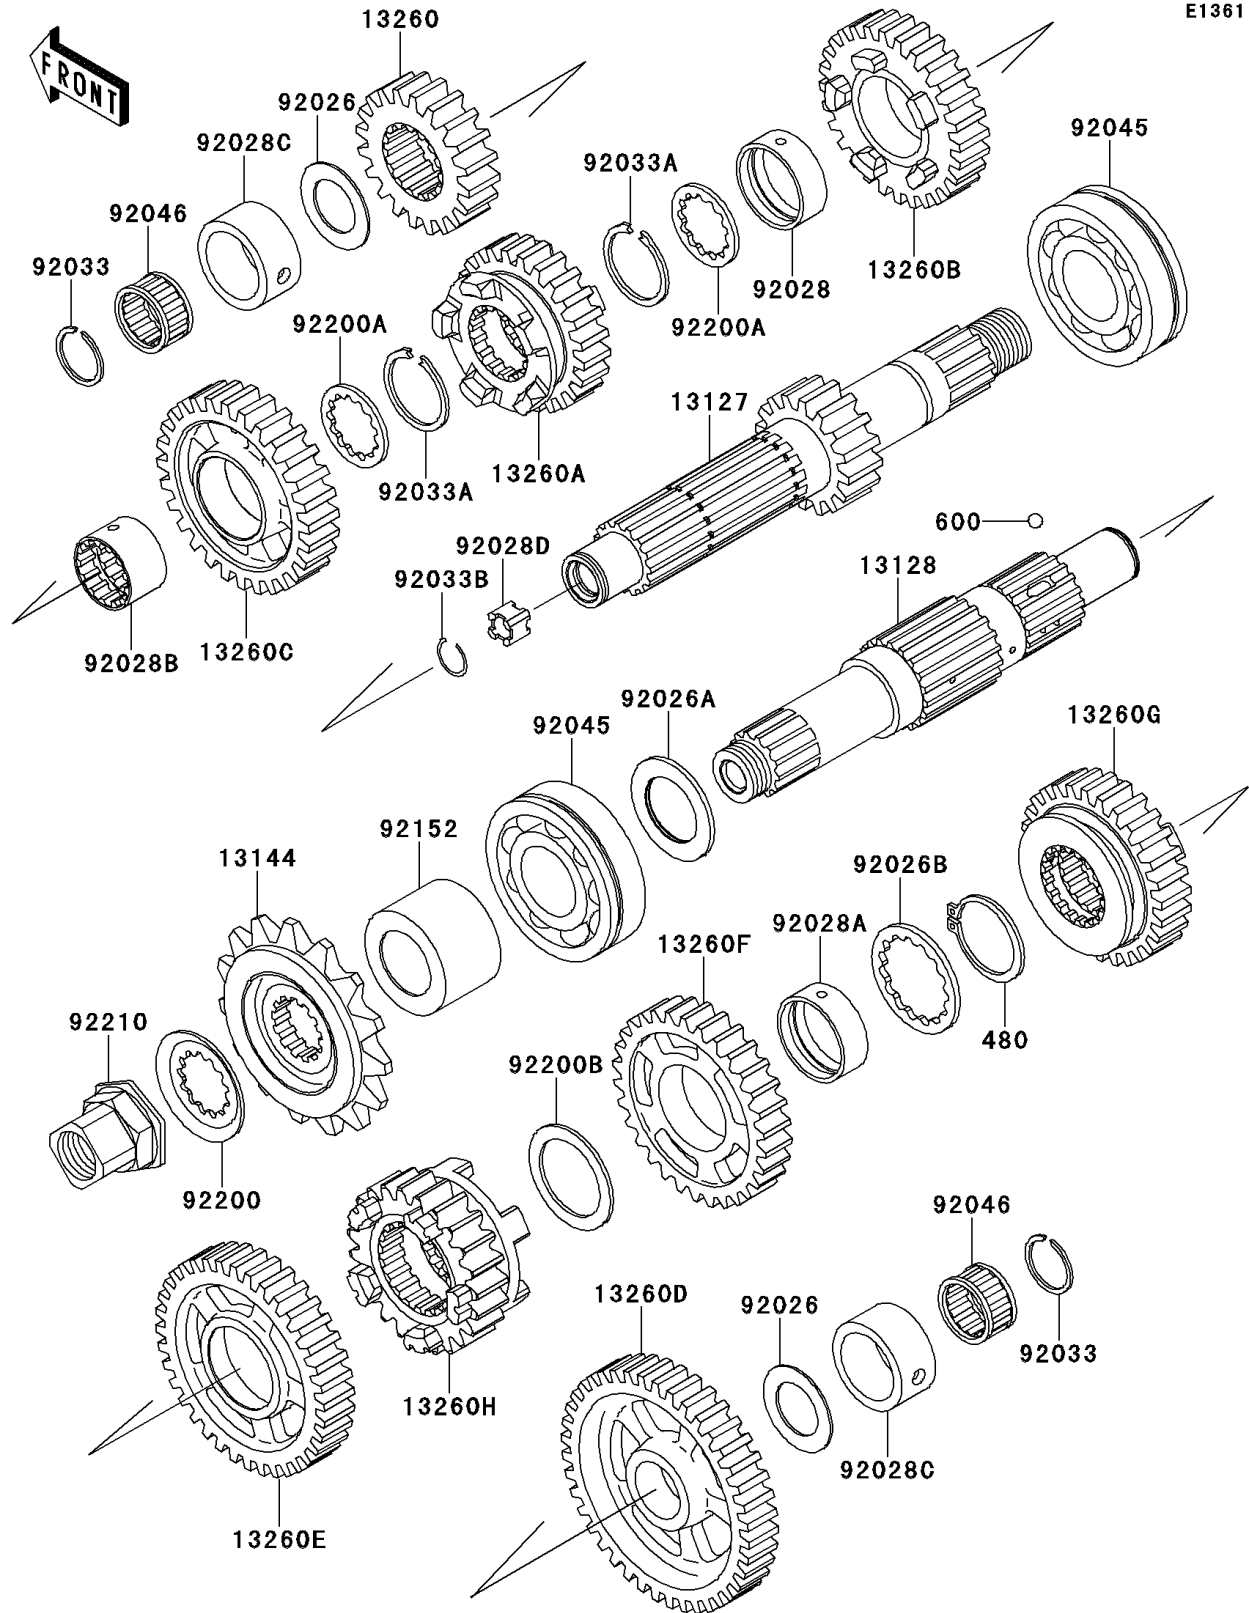

## 2001 W650 PARTS DIAGRAM

Transmission

E1361

## 2001 W650 PARTS LIST

### Transmission

ITEM NAME	PART NUMBER	QUANTITY
CIRCLIP (Ref # 480)	480J2900	1
BALL-STEEL,5/32" (Ref # 600)	600A0500	1
SHAFT-TRANSMISSION INPUT,17T (Ref # 13127)	13127-1270	1
SHAFT-TRANSMISSION OUTPUT (Ref # 13128)	13128-1234	1
SPROCKET-OUTPUT,15T (Ref # 13144)	13144-1305	1
GEAR,INPUT 2ND,22T (Ref # 13260)	13260-1783	1
GEAR,INPUT 3RD,25T (Ref # 13260A)	13260-1784	1
GEAR,INPUT 4TH,28T (Ref # 13260B)	13260-1785	1
GEAR,INPUT TOP,27T (Ref # 13260C)	13260-1786	1
GEAR,OUTPUT LOW,39T (Ref # 13260D)	13260-1787	1
GEAR,OUTPUT 2ND,35T (Ref # 13260E)	13260-1788	1
GEAR,OUTPUT 3RD,31T (Ref # 13260F)	13260-1789	1
GEAR,OUTPUT 4TH,28T (Ref # 13260G)	13260-1790	1
GEAR,OUTPUT TOP,23T (Ref # 13260H)	13260-1791	1
SPACER,20.5X33X1.0 (Ref # 92026)	92026-1528	1
SPACER,25.3X39X2.0 (Ref # 92026A)	92026-1529	1
SPACER,TOOTHED,28X30X2.0 (Ref # 92026B)	92026-1530	1
BUSHING,INPUT GEAR (Ref # 92028)	92028-1449	1
BUSHING,OUTPUT GEAR,2ND (Ref # 92028A)	92028-1707	1
BUSHING,INPUT TOP GEAR (Ref # 92028B)	92028-1752	1
BUSHING,26X34X16.6 (Ref # 92028C)	92028-180	1
BUSHING,INPUT SHAFT (Ref # 92028D)	92028-1901	1
RING-SNAP,20MM (Ref # 92033)	92033-015	1
RING-SNAP,T=1.2 (Ref # 92033A)	92033-1037	1
RING-SNAP (Ref # 92033B)	92033-1072	1
BEARING-BALL,6305N2SH2 (Ref # 92045)	92045-1224	1
BEARING-NEEDLE,KMJ20X26X13.8X1 (Ref # 92046)	92046-1185	1
COLLAR,SPROCKET (Ref # 92152)	92152-1148	1
WASHER (Ref # 92200)	92200-1065	1

## 2001 W650 PARTS LIST

Transmission

ITEM NAME	PART NUMBER	QUANTITY
WASHER,T=1.5 (Ref # 92200A)	92200-1240	1
WASHER,29.9X40X1.5 (Ref # 92200B)	92200-1278	1
NUT,SPROCKET (Ref # 92210)	92210-1098	1