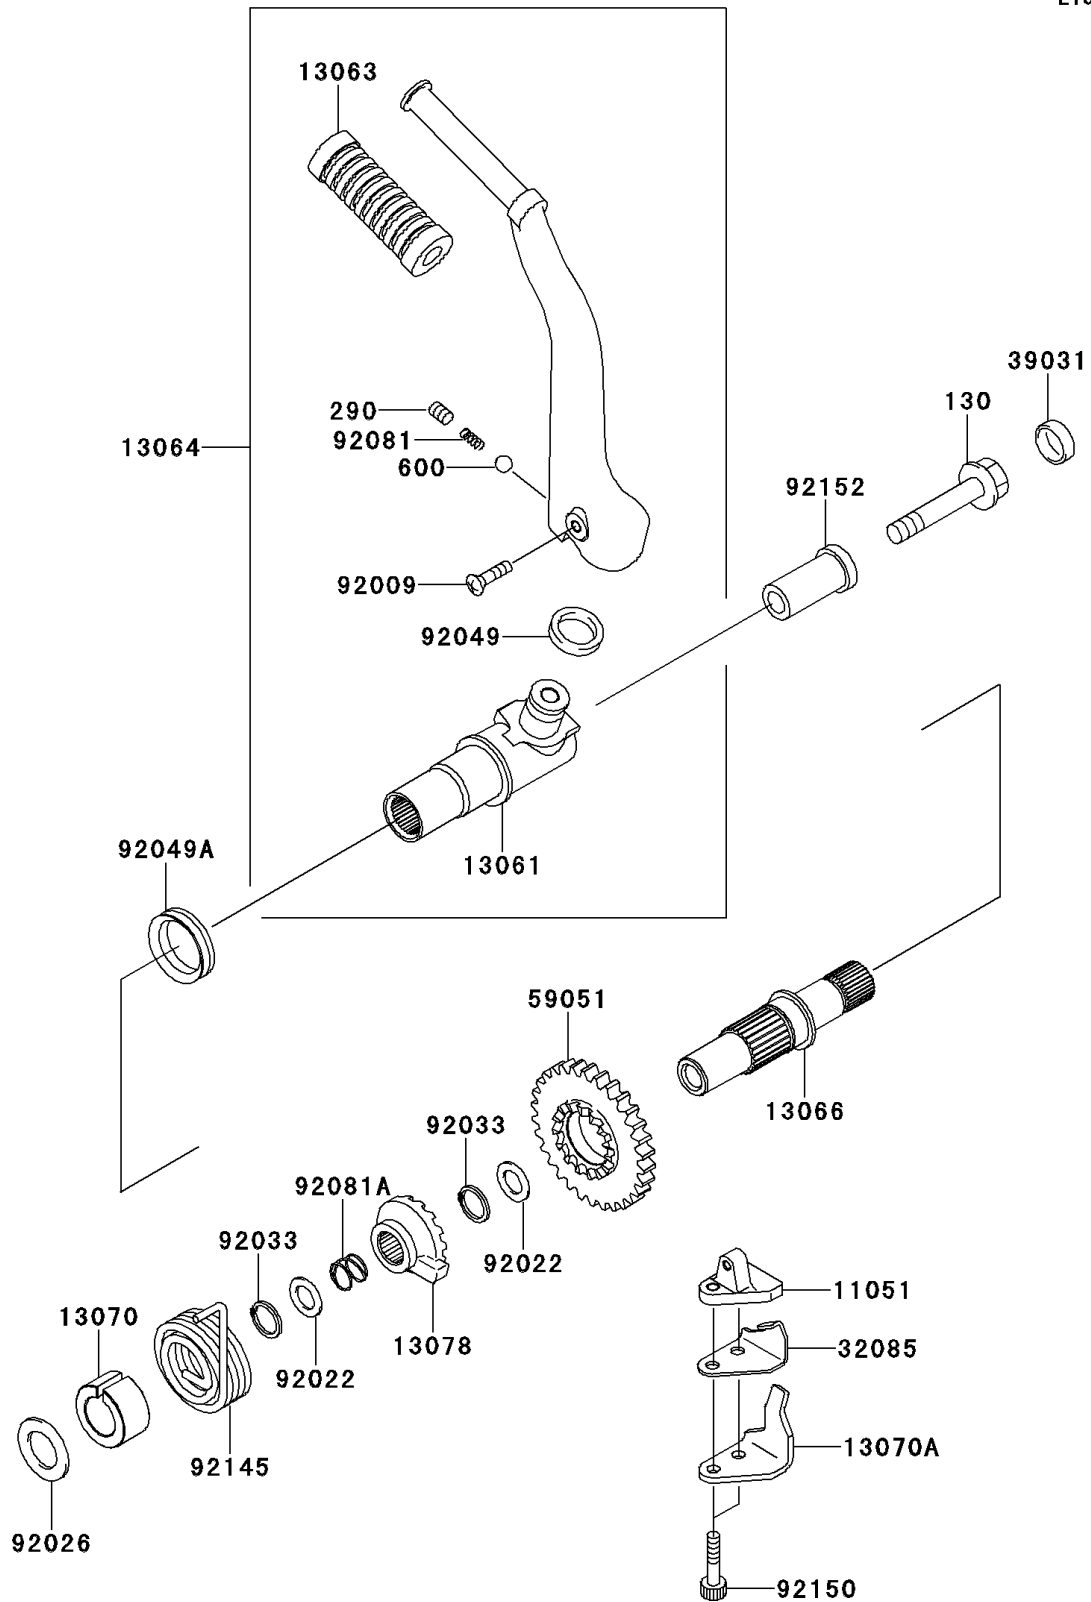

2001 W650 PARTS DIAGRAM

Kickstarter Mechanism

E1340

2001 W650 PARTS LIST

Kickstarter Mechanism

ITEM NAME	PART NUMBER	QUANTITY
BOLT-FLANGED (Ref # 130)	130T1070	1
SCREW-SET-SOCKET (Ref # 290)	290P0812	1
BALL-STEEL,1/4" (Ref # 600)	600A0800	1
BRACKET (Ref # 11051)	11051-1210	1
BOSS,KICK PEDAL (Ref # 13061)	13061-1728	1
DAMPER,KICK PEDAL (Ref # 13063)	13063-004	1
LEVER-ASSY-KICK,PEDAL (Ref # 13064)	13064-1192	1
SHAFT-KICK (Ref # 13066)	13066-1102	1
GUIDE,RETURN SPRING (Ref # 13070)	13070-1334	1
GUIDE (Ref # 13070A)	13070-1335	1
RATCHET (Ref # 13078)	13078-1051	1
STOPPER (Ref # 32085)	32085-1488	1
CAP-END (Ref # 39031)	39031-1061	1
GEAR-SPUR,KICK SHAFT (Ref # 59051)	59051-1376	1
SCREW,6X30 (Ref # 92009)	92009-1590	1
WASHER,25.3X30X0.5 (Ref # 92022)	92022-159	1
SPACER,KICK GUIDE (Ref # 92026)	92026-1537	1
RING-SNAP,24MM (Ref # 92033)	92033-026	1
SEAL-OIL (Ref # 92049)	92049-1406	1
SEAL-OIL (Ref # 92049A)	92049-1505	1
SPRING,KICK PEDAL (Ref # 92081)	92081-020	1
SPRING (Ref # 92081A)	92081-097	1
SPRING,KICK RETURN (Ref # 92145)	92145-1219	1
BOLT,SOCKET,6X40 (Ref # 92150)	92150-1653	1
COLLAR,KICKSTARTER (Ref # 92152)	92152-1145	1