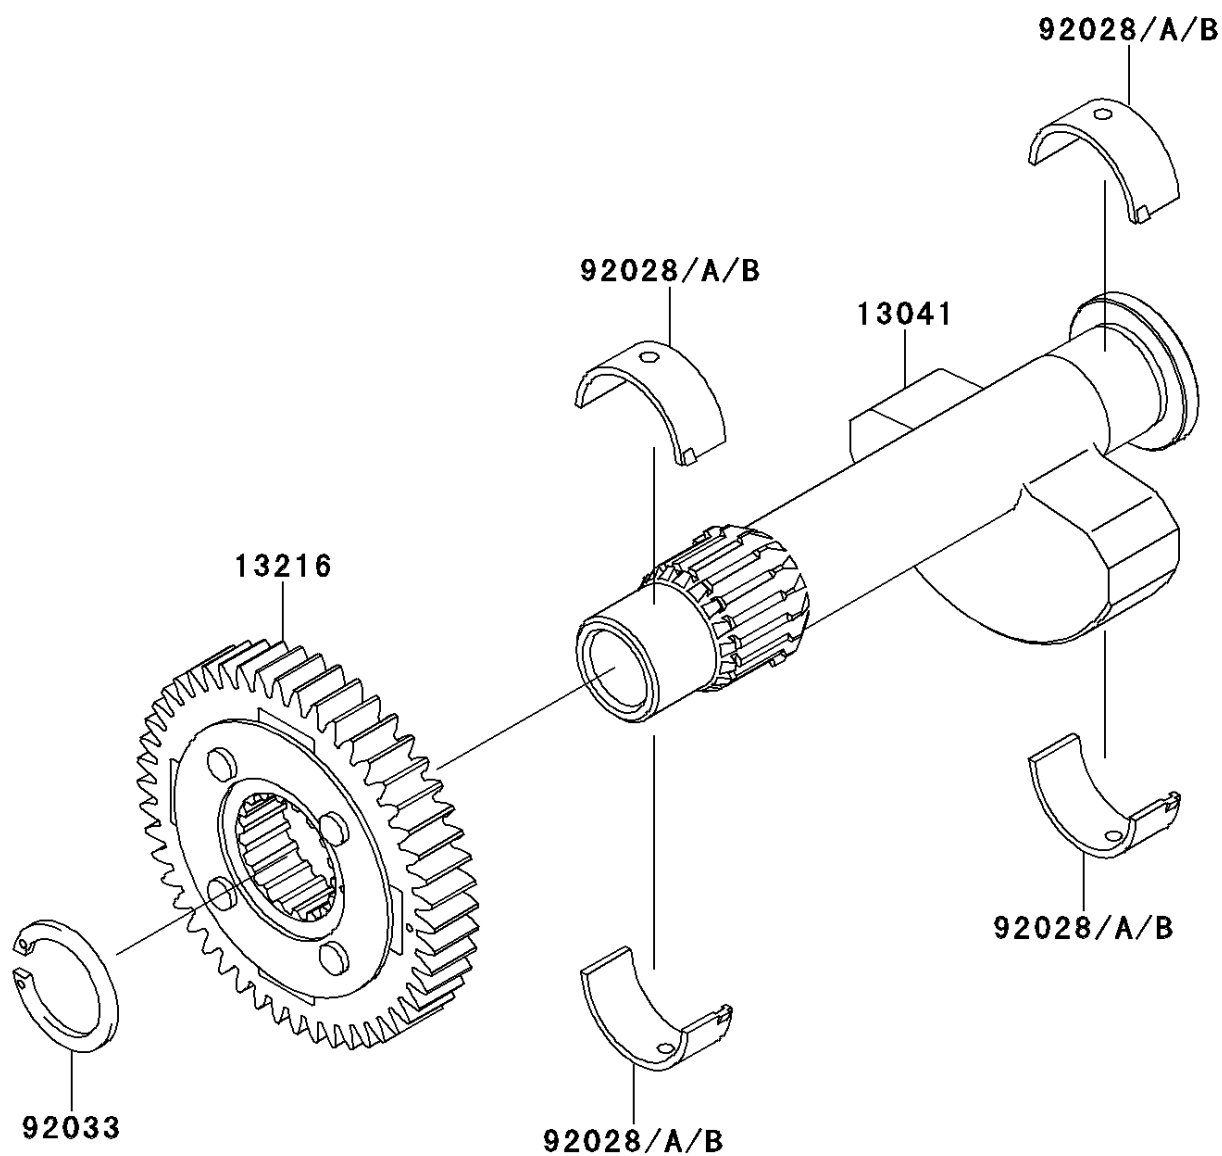

2001 W650 PARTS DIAGRAM

Balancer

E1323

2001 W650 PARTS LIST

Balancer

ITEM NAME	PART NUMBER	QUANTITY
BALANCER (Ref # 13041)	13041-1124	1
GEAR-COMP,BALANCER (Ref # 13216)	13216-1179	1
BUSHING,BALANCER SHAFT,BLUE (Ref # 92028)	92028-1909	1
BUSHING,BALANCER SHAFT,BLACK (Ref # 92028A)	92028-1910	1
BUSHING,BALANCER SHAFT,BROWN (Ref # 92028B)	92028-1911	1
RING-SNAP (Ref # 92033)	92033-1302	1