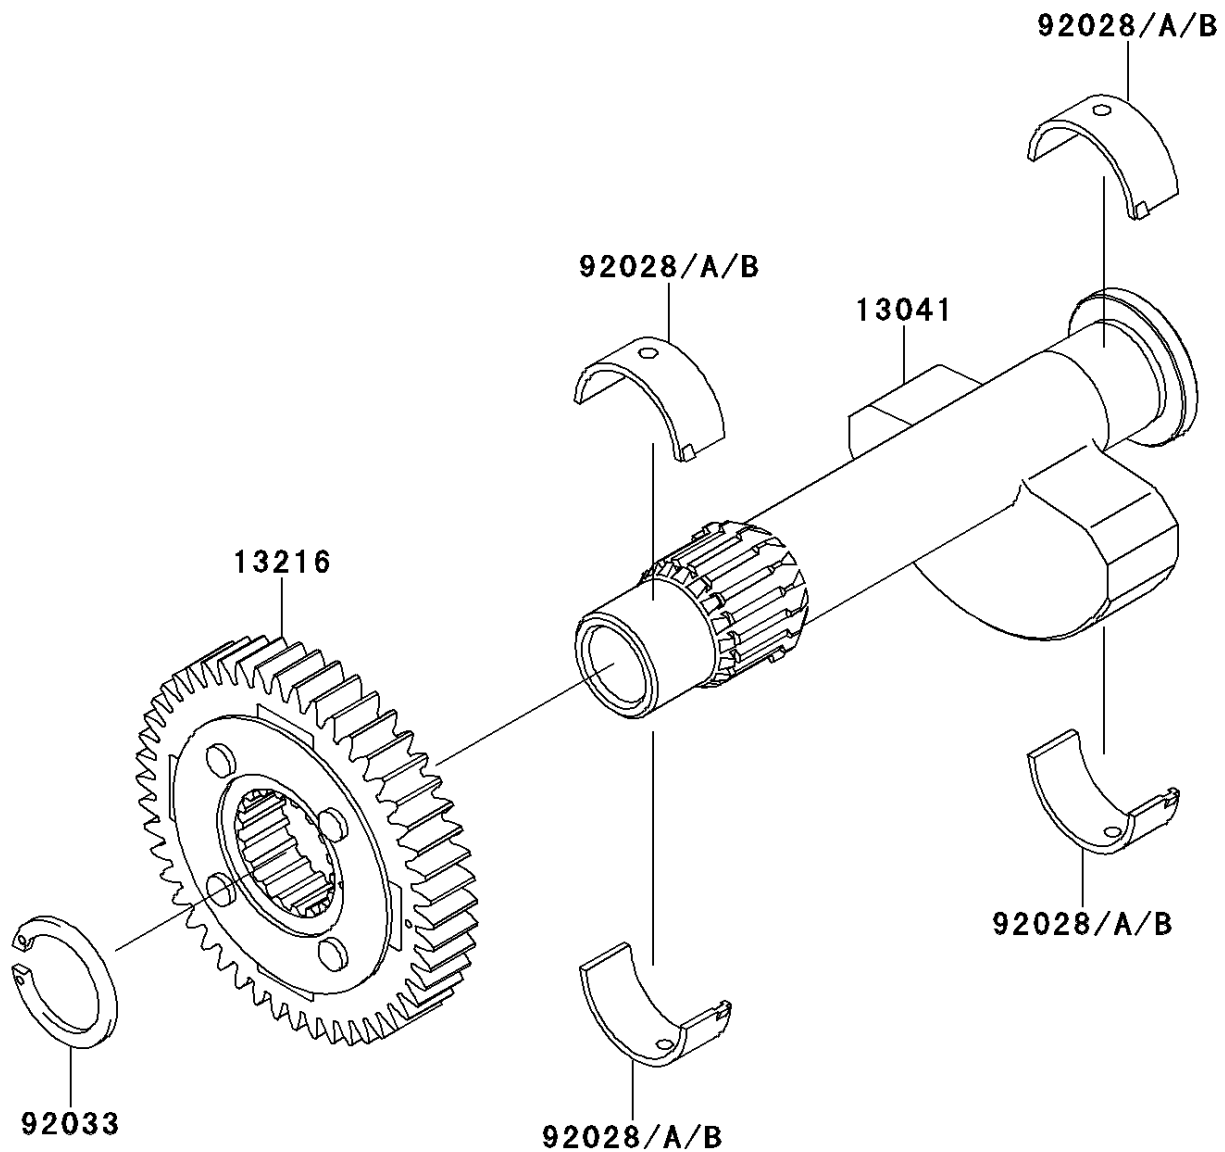

2000 W650 PARTS DIAGRAM

Balancer

E1323

2000 W650 PARTS LIST

Balancer

ITEM NAME	PART NUMBER	QUANTITY
BALANCER (Ref # 13041)	13041-1124	1
GEAR-COMP,BALANCER (Ref # 13216)	13216-1179	1
BUSHING,BALANCER SHAFT,BLUE (Ref # 92028)	92028-1909	4
BUSHING,BALANCER SHAFT,BLACK (Ref # 92028A)	92028-1910	AR
BUSHING,BALANCER SHAFT,BROWN (Ref # 92028B)	92028-1911	AR
RING-SNAP (Ref # 92033)	92033-1302	1