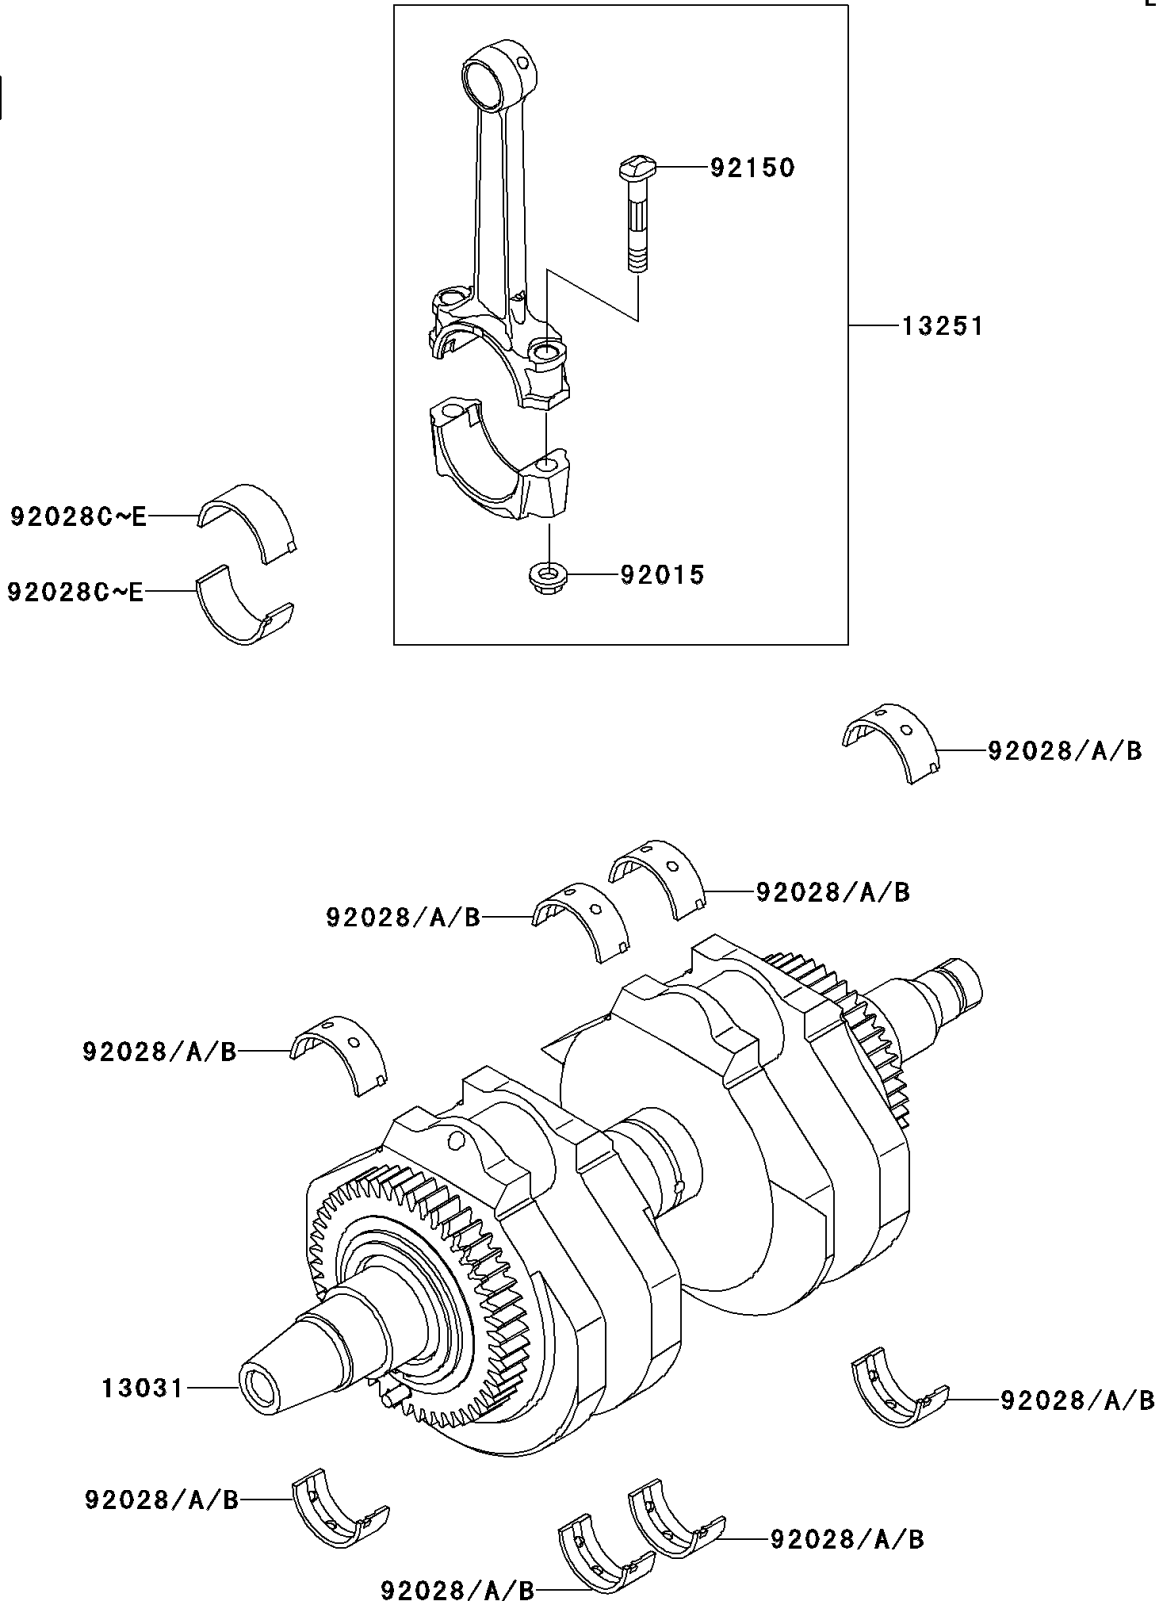

2001 W650 PARTS DIAGRAM

Crankshaft

E1321

2001 W650 PARTS LIST

Crankshaft

ITEM NAME	PART NUMBER	QUANTITY
CRANKSHAFT-COMP (Ref # 13031)	13031-1452	1
ROD-ASSY-CONNECTING,J (Ref # 13251)	13251-1123-JJ	1
NUT,FLANGED,8MM (Ref # 92015)	92015-1311	1
BUSHING,CRANKSHAFT,BLUE (Ref # 92028)	92028-1903	1
BUSHING,CRANKSHAFT,BLACK (Ref # 92028A)	92028-1904	1
BUSHING,CRANKSHAFT,BROWN (Ref # 92028B)	92028-1905	1
BUSHING,CONNECTING ROD,BLUE (Ref # 92028C)	92028-1906	1
BUSHING,CONNECTING ROD,BLACK (Ref # 92028D)	92028-1907	1
BUSHING,CONNECTING ROD,BROWN (Ref # 92028E)	92028-1908	1
BOLT,CONNECTING ROD,8MM (Ref # 92150)	92150-1216	1