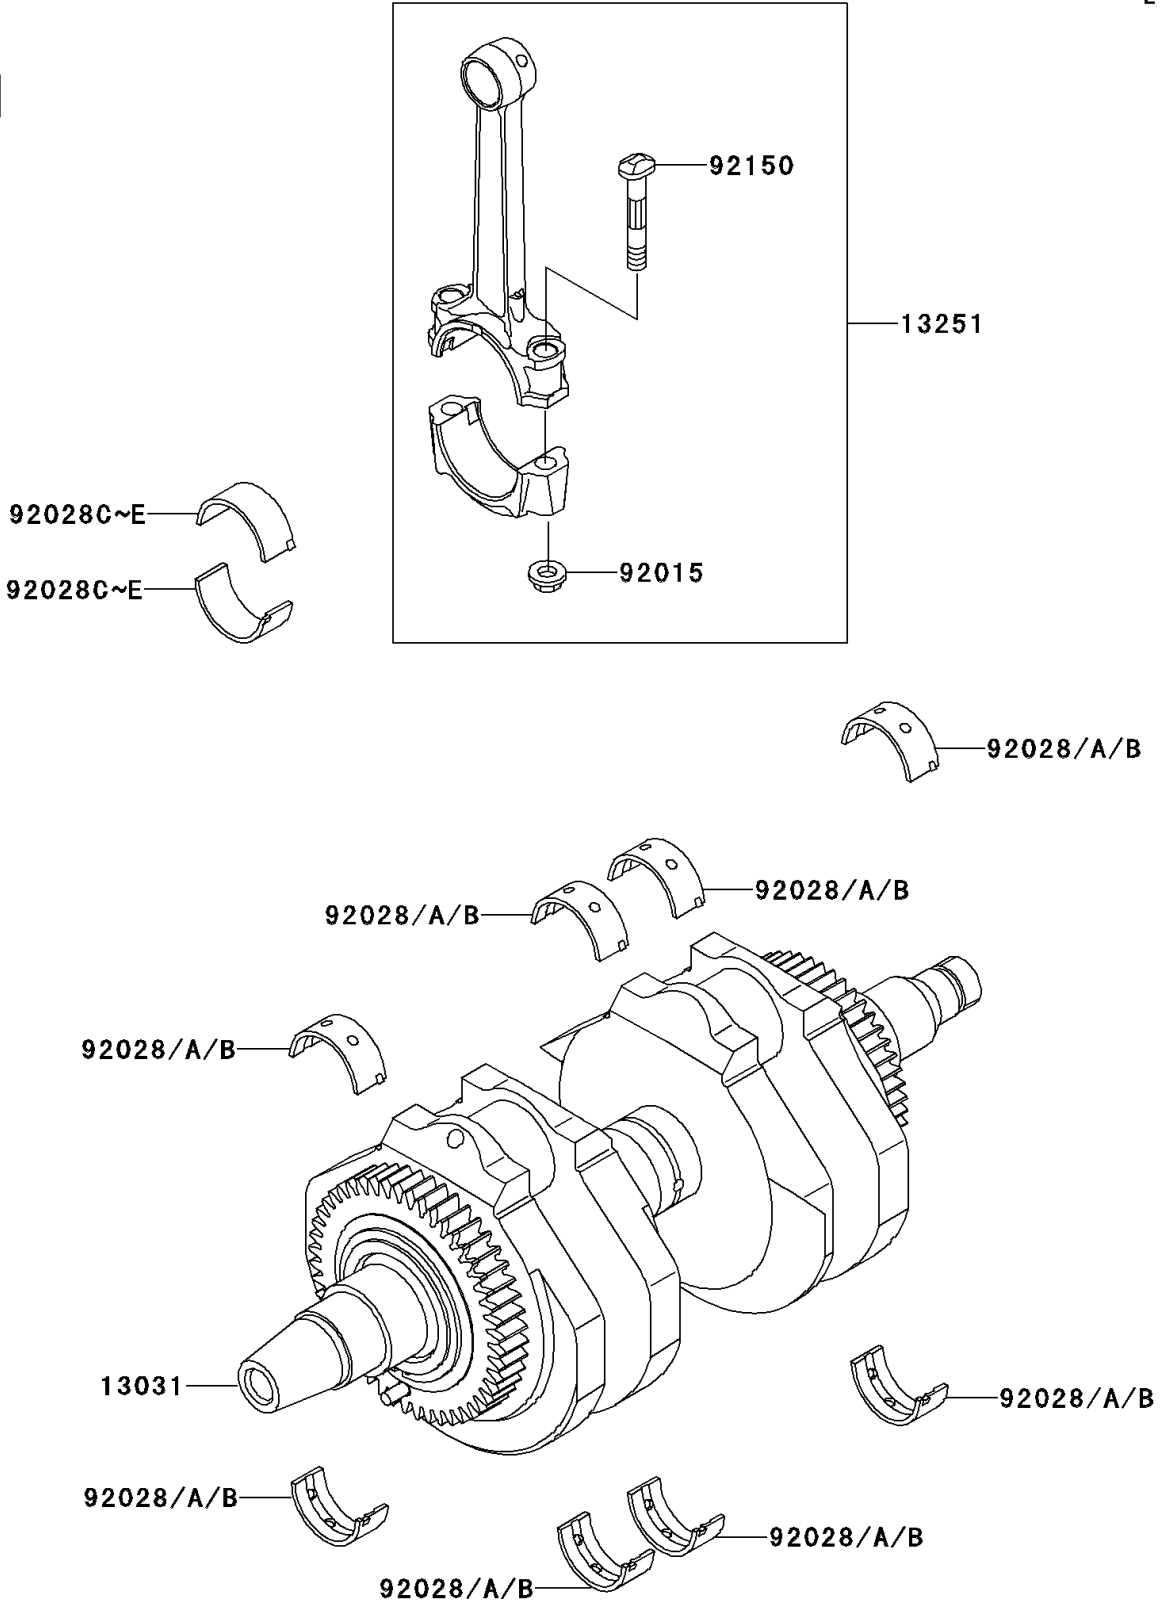

2000 W650 PARTS DIAGRAM

Crankshaft

E1321

2000 W650 PARTS LIST

Crankshaft

ITEM NAME	PART NUMBER	QUANTITY
CRANKSHAFT-COMP (Ref # 13031)	13031-1452	1
ROD-ASSY-CONNECTING,J (Ref # 13251)	13251-1123-JJ	2
NUT,FLANGED,8MM (Ref # 92015)	92015-1311	4
BUSHING,CRANKSHAFT,BLUE (Ref # 92028)	92028-1903	8
BUSHING,CRANKSHAFT,BLACK (Ref # 92028A)	92028-1904	AR
BUSHING,CRANKSHAFT,BROWN (Ref # 92028B)	92028-1905	AR
BUSHING,CONNECTING ROD,BLUE (Ref # 92028C)	92028-1906	4
BUSHING,CONNECTING ROD,BLACK (Ref # 92028D)	92028-1907	AR
BUSHING,CONNECTING ROD,BROWN (Ref # 92028E)	92028-1908	AR
BOLT,CONNECTING ROD,8MM (Ref # 92150)	92150-1216	4