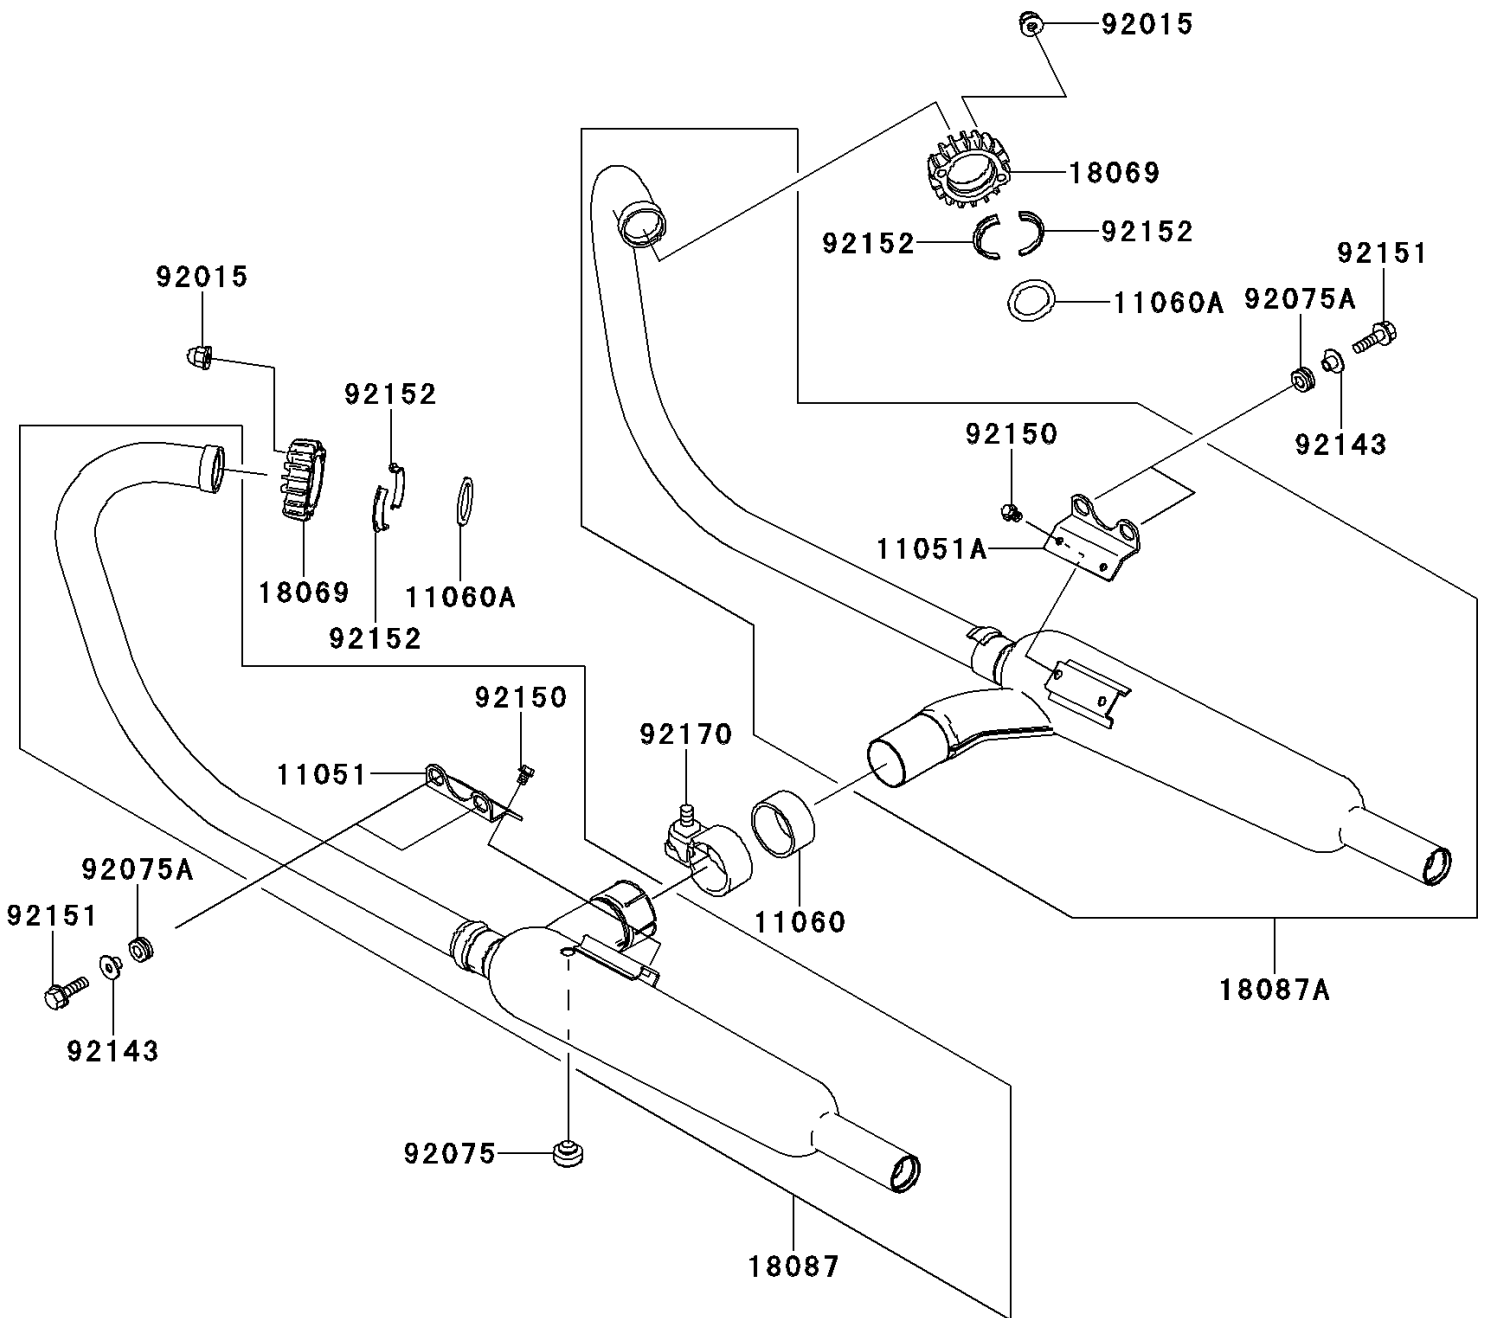

2001 W650 PARTS DIAGRAM

Muffler(s)

E1140

2001 W650 PARTS LIST

Muffler(s)

ITEM NAME	PART NUMBER	QUANTITY
BRACKET,LH (Ref # 11051)	11051-1214	1
BRACKET,RH (Ref # 11051A)	11051-1215	1
GASKET,MUFFLER CONNECTING (Ref # 11060)	11060-1376	1
GASKET,EXHAUST PIPE HOLDER (Ref # 11060A)	11060-1764	1
HOLDER-EXHAUST PIPE (Ref # 18069)	18069-1150	1
MUFFLER,LH (Ref # 18087)	18087-1102	1
MUFFLER,RH (Ref # 18087A)	18087-1103	1
NUT,CAP,8MM (Ref # 92015)	92015-1371	1
DAMPER (Ref # 92075)	92075-1045	1
DAMPER (Ref # 92075A)	92075-1898	1
COLLAR (Ref # 92143)	92143-1753	1
BOLT,8X12 (Ref # 92150)	92150-1780	1
BOLT,8X22 (Ref # 92151)	92151-1477	1
COLLAR,EXHAUST PIPE (Ref # 92152)	92152-1149	1
CLAMP,MUFFLER CONNECTING (Ref # 92170)	92170-1451	1