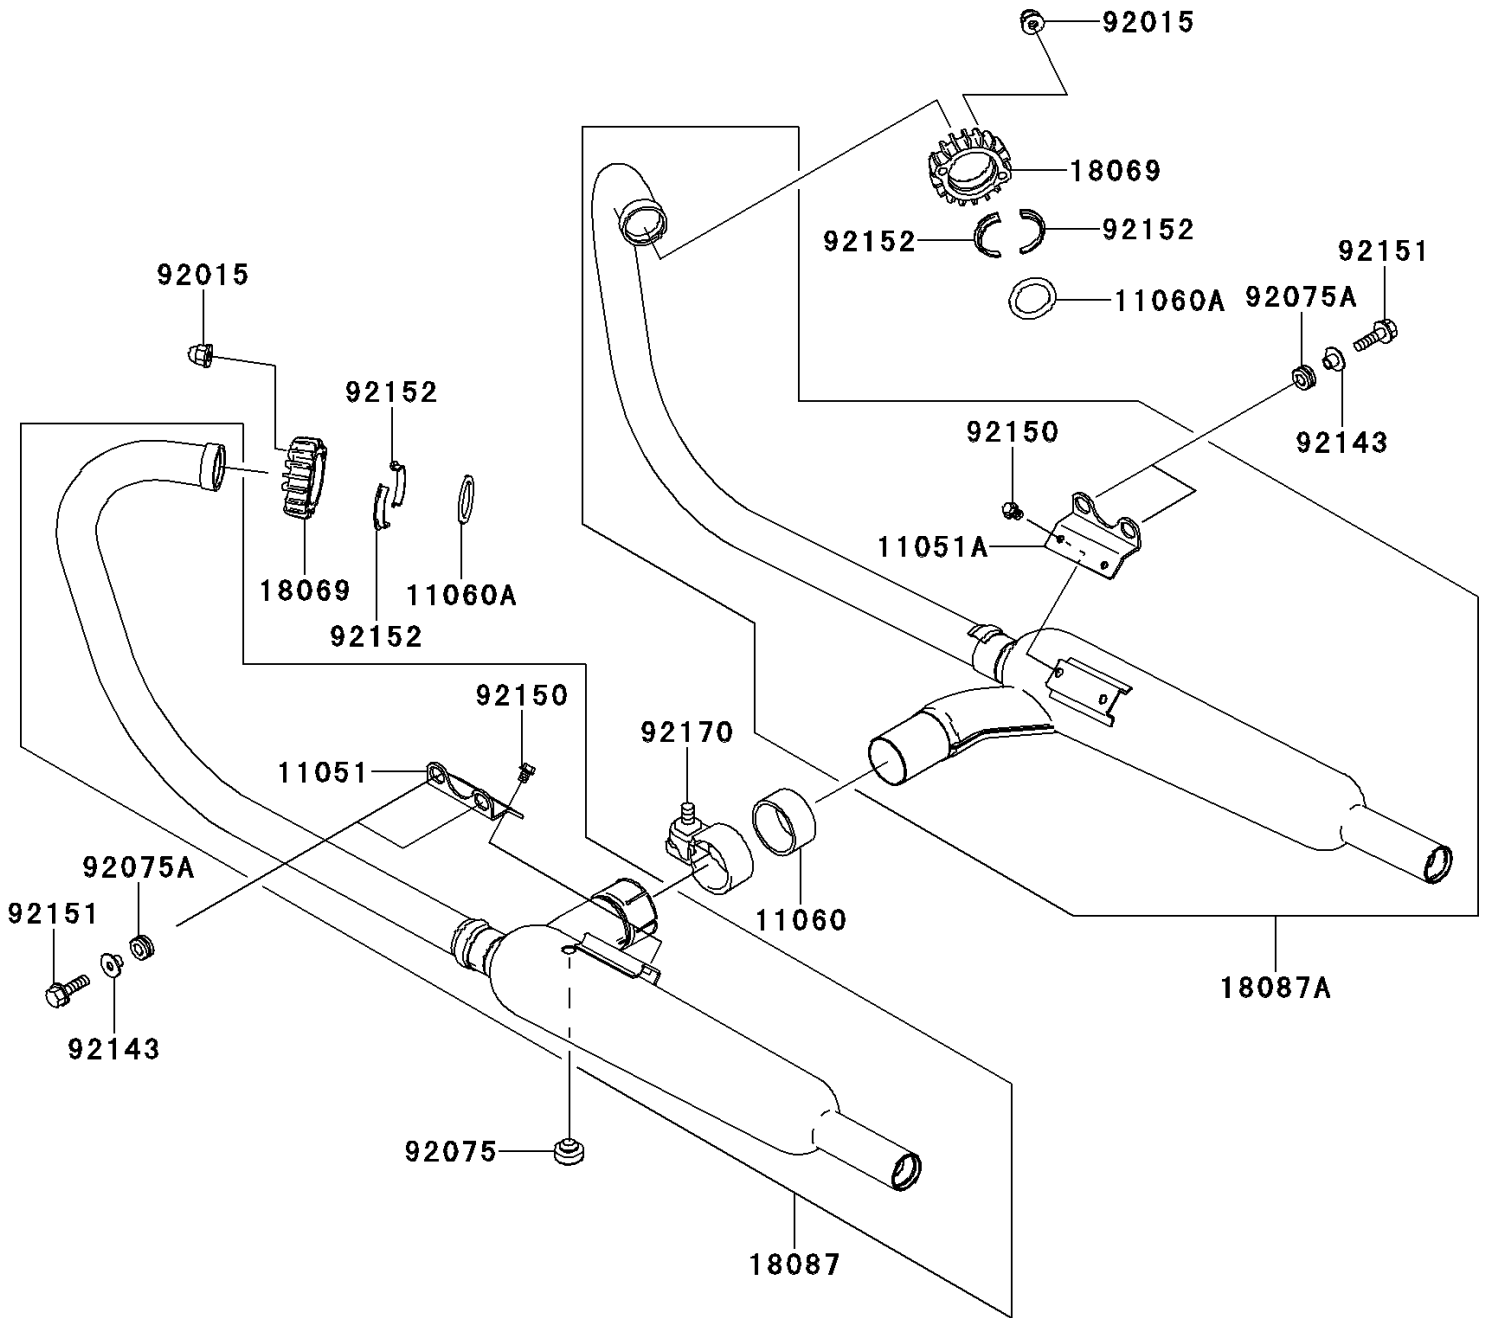

2000 W650 PARTS DIAGRAM

Muffler(s)

E1140

2000 W650 PARTS LIST

Muffler(s)

ITEM NAME	PART NUMBER	QUANTITY
BRACKET,LH (Ref # 11051)	11051-1214	1
BRACKET,RH (Ref # 11051A)	11051-1215	1
GASKET,MUFFLER CONNECTING (Ref # 11060)	11060-1376	1
GASKET,EXHAUST PIPE HOLDER (Ref # 11060A)	11060-1764	2
HOLDER-EXHAUST PIPE (Ref # 18069)	18069-1150	2
MUFFLER,LH (Ref # 18087)	18087-1102	1
MUFFLER,RH (Ref # 18087A)	18087-1103	1
NUT,CAP,8MM (Ref # 92015)	92015-1371	4
DAMPER (Ref # 92075)	92075-1045	1
DAMPER (Ref # 92075A)	92075-1898	4
COLLAR (Ref # 92143)	92143-1753	4
BOLT,8X12 (Ref # 92150)	92150-1780	4
BOLT,8X22 (Ref # 92151)	92151-1477	4
COLLAR,EXHAUST PIPE (Ref # 92152)	92152-1149	4
CLAMP,MUFFLER CONNECTING (Ref # 92170)	92170-1451	1