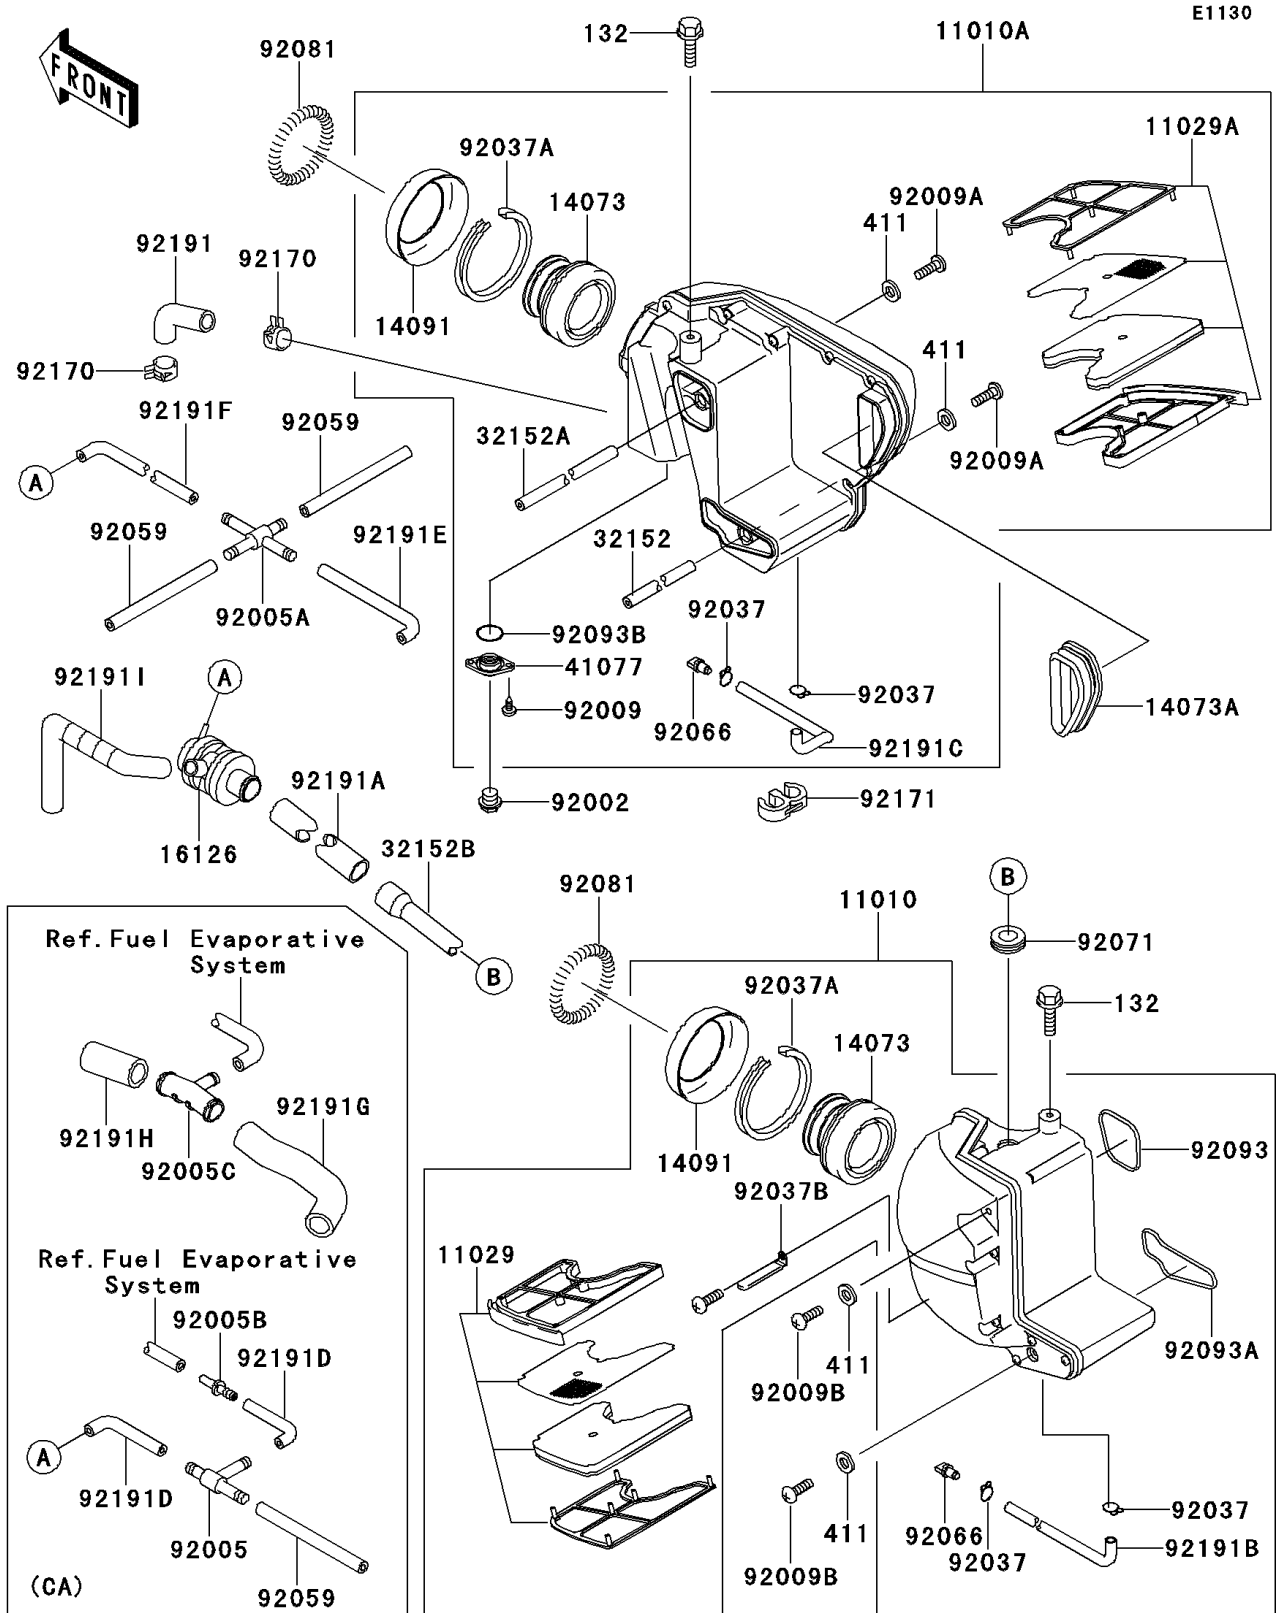

# 2001 W650 PARTS DIAGRAM

Air Cleaner

# 2001 W650 PARTS LIST

Air Cleaner

ITEM NAME	PART NUMBER	QUANTITY
-----------	-------------	----------