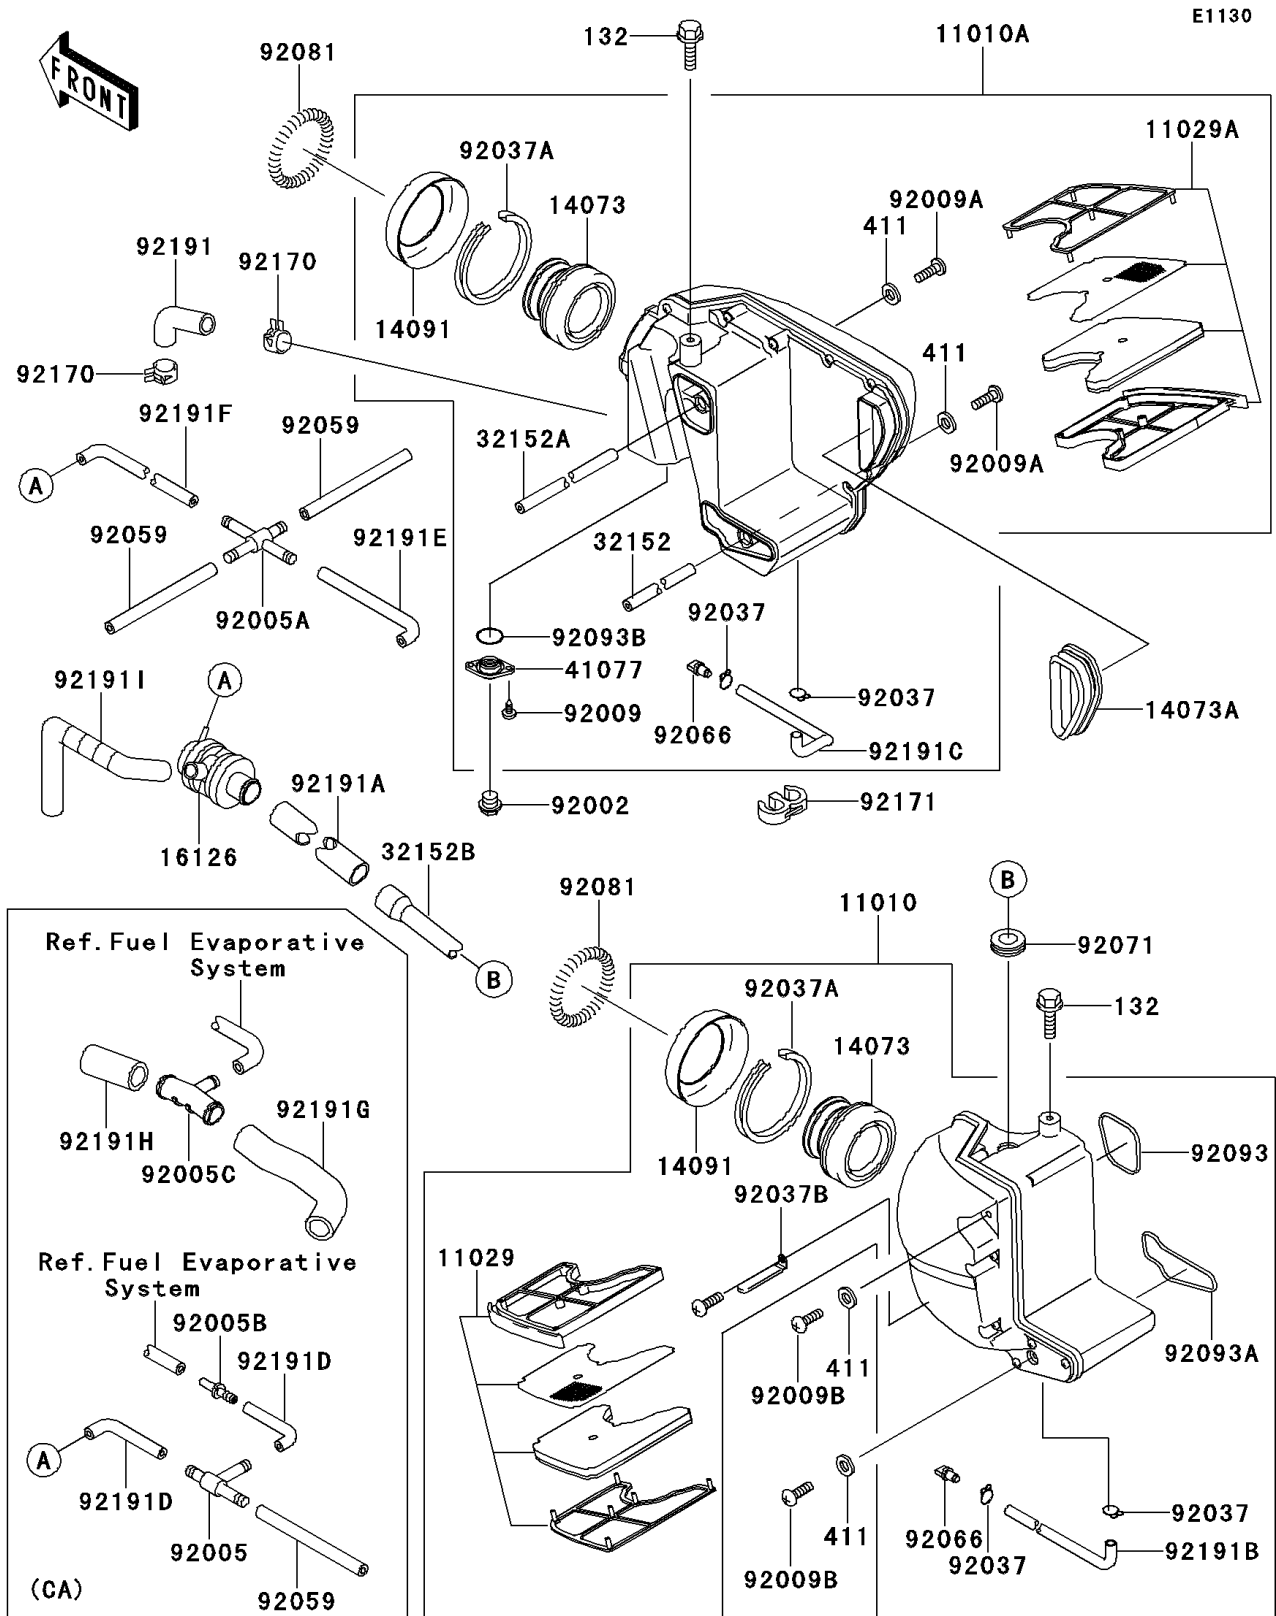

## 2001 W650 PARTS LIST

Air Cleaner

ITEM NAME	PART NUMBER	QUANTITY
FILTER-ASSY-AIR,LH (Ref # 11010)	11010-1664	1
FILTER-ASSY-AIR,RH (Ref # 11010A)	11010-1731	1
ELEMENT-ASSY-AIR FILTER,LH (Ref # 11029)	11029-1012	1
ELEMENT-ASSY-AIR FILTER,RH (Ref # 11029A)	11029-1013	1
DUCT,CARBURETOR (Ref # 14073)	14073-1413	1
DUCT (Ref # 14073A)	14073-1744	1
COVER,AIR FILTER (Ref # 14091)	14091-1088	1
VALVE,AIR SWITCH (Ref # 16126)	16126-1376	1
PIPE,L=220 (Ref # 32152)	32152-1895	1
PIPE,L=305 (Ref # 32152A)	32152-1931	1
PIPE,AIR SUCTION VALVE (Ref # 32152B)	32152-1946	1
ADAPTER (Ref # 41077)	41077-1101	1
BOLT,16X10 (Ref # 92002)	92002-1448	1
FITTING,TUBE,X-TYPE (Ref # 92005A)	92005-1051	1
SCREW,TAPPING,5X12 (Ref # 92009)	92009-1051	1
SCREW,TAPPING,5X20 (Ref # 92009A)	92009-1399	1
SCREW,TAPPING,5X20 (Ref # 92009B)	92009-1906	1
CLAMP,TUBE (Ref # 92037)	92037-147	1
CLAMP,69MM (Ref # 92037A)	92037-1631	1
CLAMP (Ref # 92037B)	92037-1679	1
PLUG,DRAIN (Ref # 92066)	92066-1211	1
GROMMET,AIR SUCTION VALVE (Ref # 92071)	92071-1249	1
SPRING,COIL,BLACK (Ref # 92081)	92081-1457	1
SEAL (Ref # 92093)	92093-1496	1
SEAL (Ref # 92093A)	92093-1497	1
SEAL (Ref # 92093B)	92093-1505	1
CLAMP (Ref # 92170)	92170-1060	1
CLAMP (Ref # 92171)	92171-1432	1
TUBE,BREATHING (Ref # 92191)	92191-1379	1

## 2001 W650 PARTS LIST

Air Cleaner

ITEM NAME	PART NUMBER	QUANTITY
TUBE,DRAIN (Ref # 92191B)	92191-1391	1
BOLT-FLANGED-SMALL (Ref # 132)	132Y0608	1
WASHER-PLAIN,5MM,BLACK (Ref # 411)	411F0500	1
TUBE,DRAIN (Ref # 92191C)	92191-1392	1
TUBE,FITTING-TAP (Ref # 92191E)	92191-1422	1
TUBE,HEAD-AIR SWITCH (Ref # 92191I)	92191-1671	1
FITTING,TUBE,T-TYPE (Ref # 92005)	92005-1017	1
FITTING (Ref # 92005B)	92005-1206	1
FITTING (Ref # 92005C)	92005-1373	1
TUBE,4X9X80 (Ref # 92059)	92059-1365	2
TUBE,AIR SWITCH CLEANER (Ref # 92191A)	92191-1389	1
TUBE,FITTING-CARBURETOR (Ref # 92191D)	92191-1421	1
TUBE,AIR SWITCH-FITTING (Ref # 92191F)	92191-1423	1
TUBE (Ref # 92191G)	92191-1505	1
TUBE (Ref # 92191H)	92191-1506	1