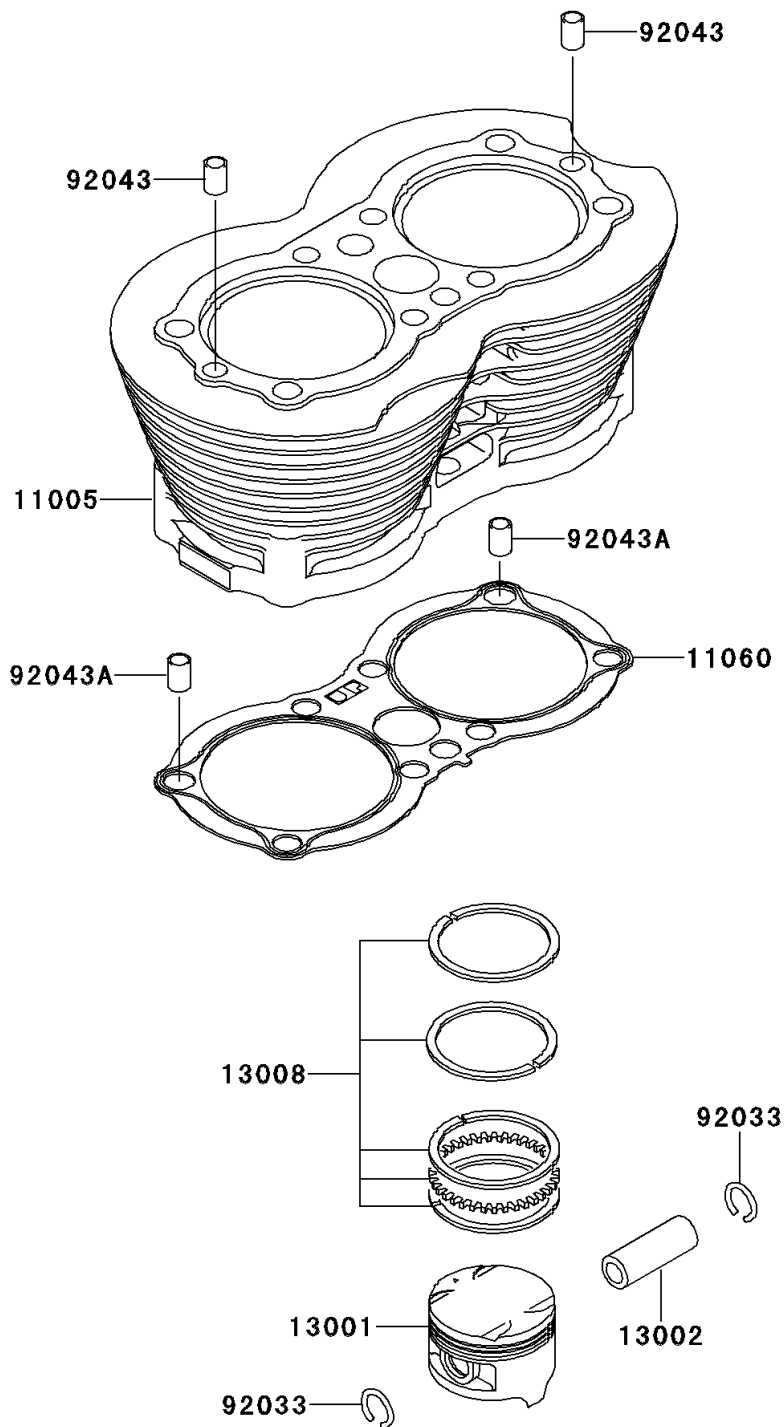

2001 W650 PARTS DIAGRAM

Cylinder/Piston(s)

E1120

2001 W650 PARTS LIST

Cylinder/Piston(s)

ITEM NAME	PART NUMBER	QUANTITY
CYLINDER-ENGINE (Ref # 11005)	11005-1898	1
GASKET,CYLINDER BASE (Ref # 11060)	11060-1889	1
PISTON-ENGINE (Ref # 13001)	13001-1569	1
PIN-PISTON (Ref # 13002)	13002-1086	1
RING-SET-PISTON (Ref # 13008)	13008-1194	1
RING-SNAP,20.5X1.2 (Ref # 92033)	92033-1099	1
PIN,DOWEL,10X14 (Ref # 92043)	92043-1037	1
PIN,11.5X14X14 (Ref # 92043A)	92043-1279	1