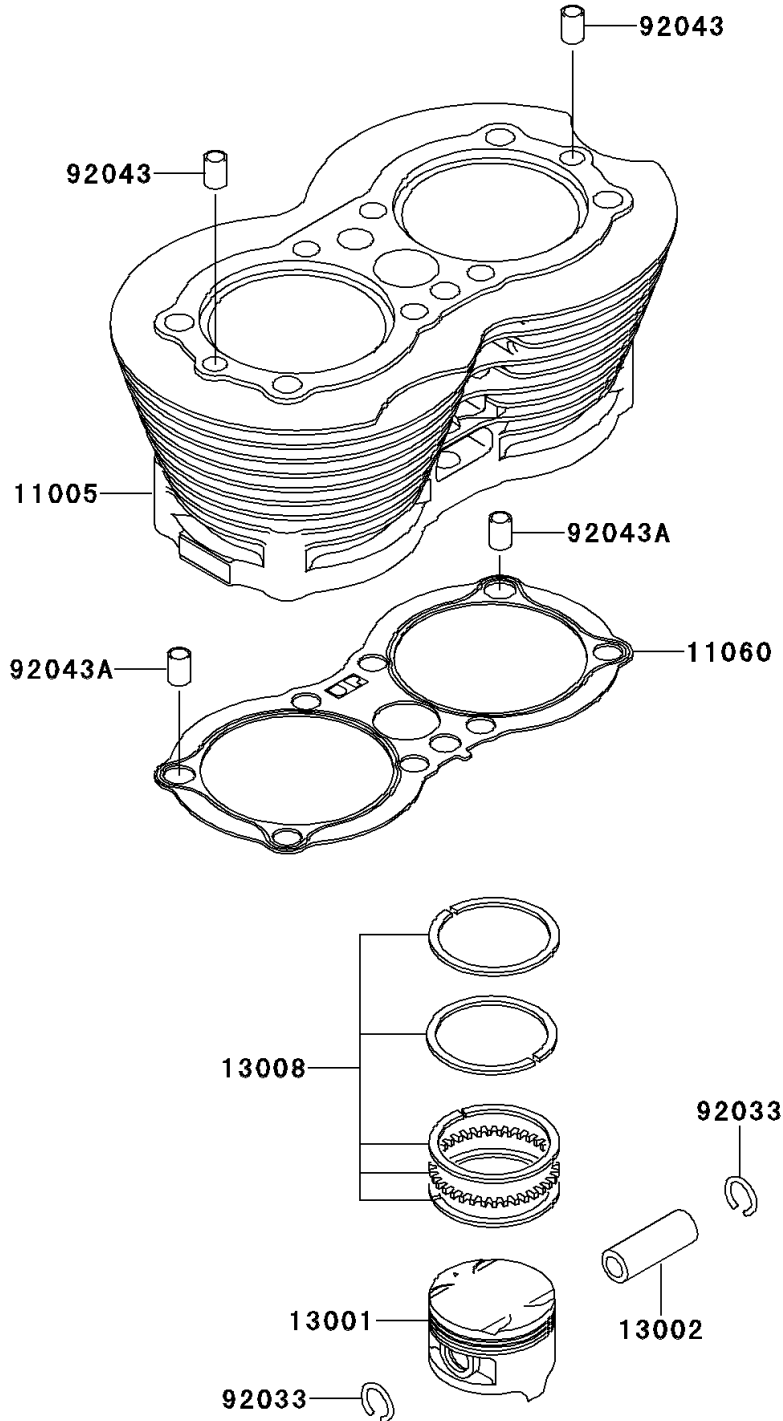

# 2000 W650 PARTS DIAGRAM

Cylinder/Piston(s)

E1120

## 2000 W650 PARTS LIST

Cylinder/Piston(s)

ITEM NAME	PART NUMBER	QUANTITY
CYLINDER-ENGINE (Ref # 11005)	11005-1898	1
GASKET,CYLINDER BASE (Ref # 11060)	11060-1889	1
PISTON-ENGINE (Ref # 13001)	13001-1569	2
PIN-PISTON (Ref # 13002)	13002-1086	2
RING-SET-PISTON (Ref # 13008)	13008-1194	2
RING-SNAP,20.5X1.2 (Ref # 92033)	92033-1099	4
PIN,DOWEL,10X14 (Ref # 92043)	92043-1037	2
PIN,11.5X14X14 (Ref # 92043A)	92043-1279	2