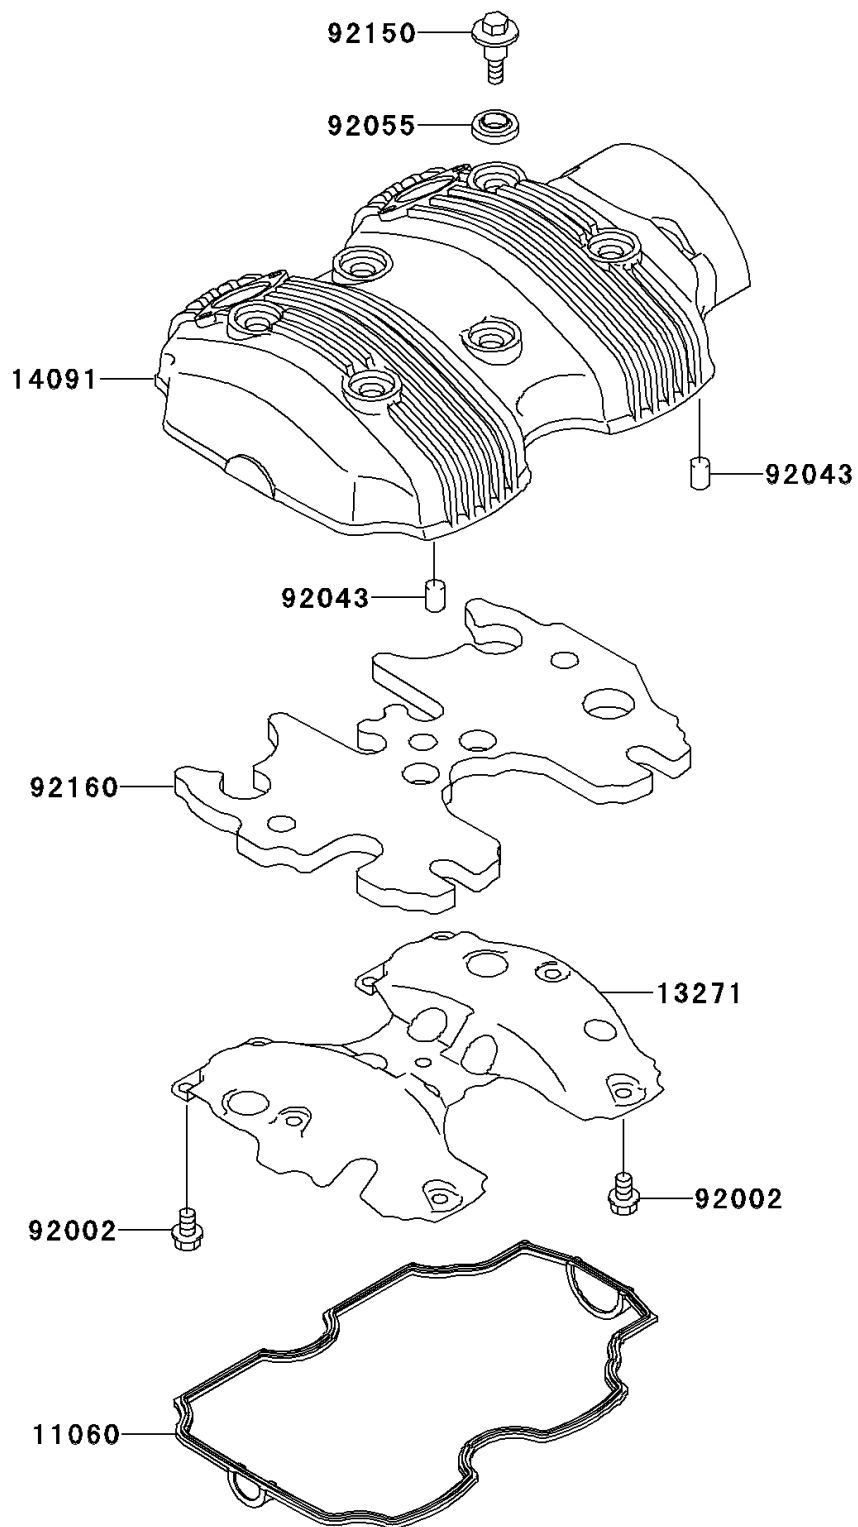

2001 W650 PARTS DIAGRAM

Cylinder Head Cover

E1112

2001 W650 PARTS LIST

Cylinder Head Cover

ITEM NAME	PART NUMBER	QUANTITY
GASKET,HEAD COVER (Ref # 11060)	11060-1888	1
PLATE,SOUND ARRESTER (Ref # 13271)	13271-1184	1
COVER,HEAD (Ref # 14091)	14091-1078	1
BOLT,6X10 (Ref # 92002)	92002-1541	1
PIN,4.2X6X12 (Ref # 92043)	92043-1262	1
RING-O,HEAD COVER BOLT (Ref # 92055)	92055-1616	1
BOLT,HEAD COVER (Ref # 92150)	92150-1447	1
DAMPER,SOUND ARRESTER (Ref # 92160)	92160-1985	1