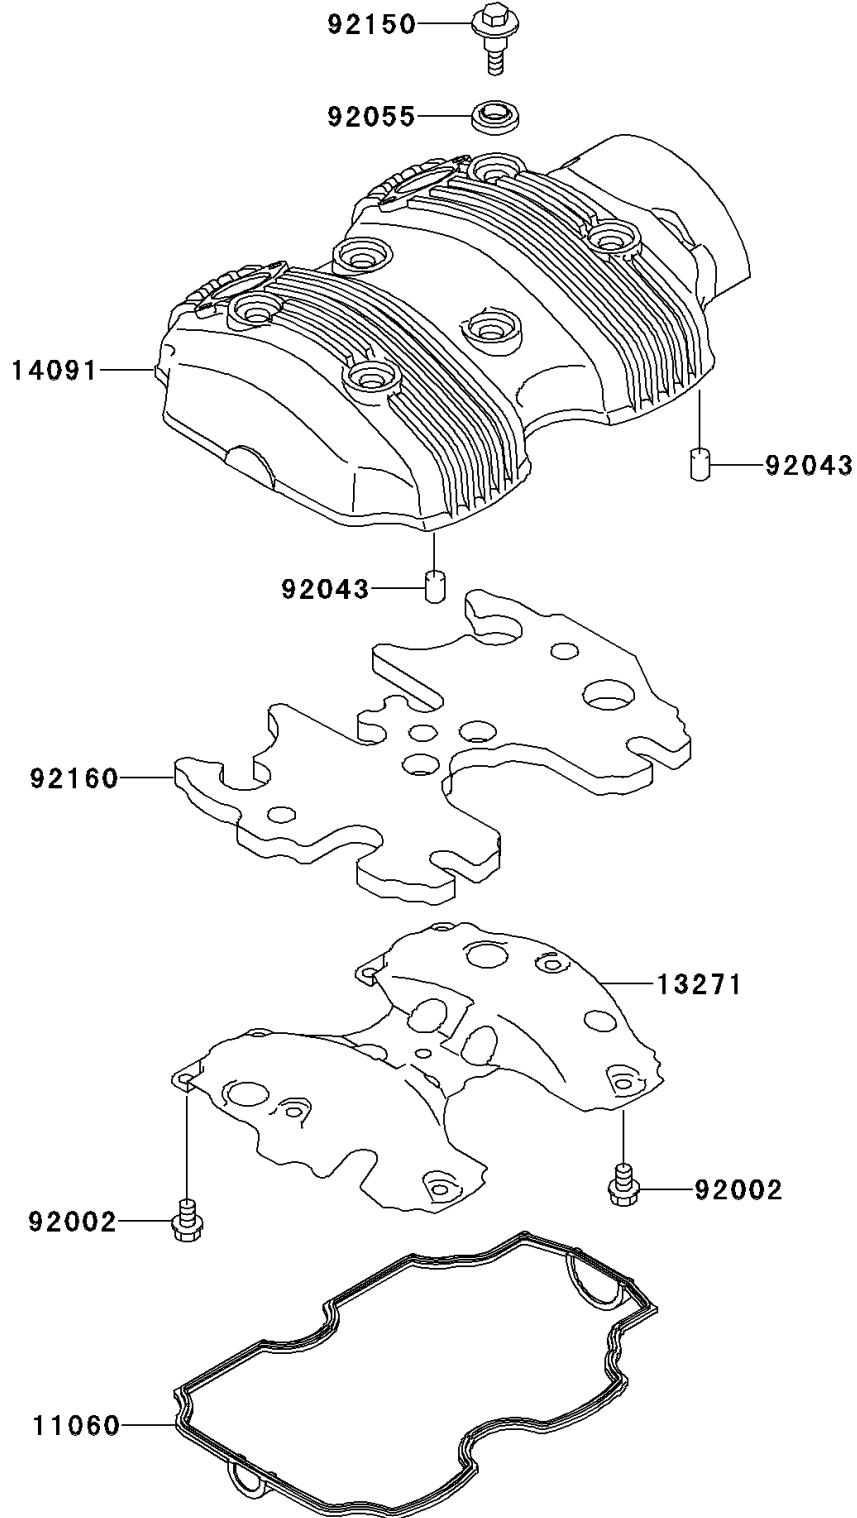

# 2000 W650 PARTS DIAGRAM

Cylinder Head Cover

E1112

## 2000 W650 PARTS LIST

### Cylinder Head Cover

ITEM NAME	PART NUMBER	QUANTITY
GASKET,HEAD COVER (Ref # 11060)	11060-1888	1
PLATE,SOUND ARRESTER (Ref # 13271)	13271-1184	1
COVER,HEAD (Ref # 14091)	14091-1078	1
BOLT,6X10 (Ref # 92002)	92002-1541	9
PIN,4.2X6X12 (Ref # 92043)	92043-1262	2
RING-O,HEAD COVER BOLT (Ref # 92055)	92055-1616	6
BOLT,HEAD COVER (Ref # 92150)	92150-1447	6
DAMPER,SOUND ARRESTER (Ref # 92160)	92160-1985	1