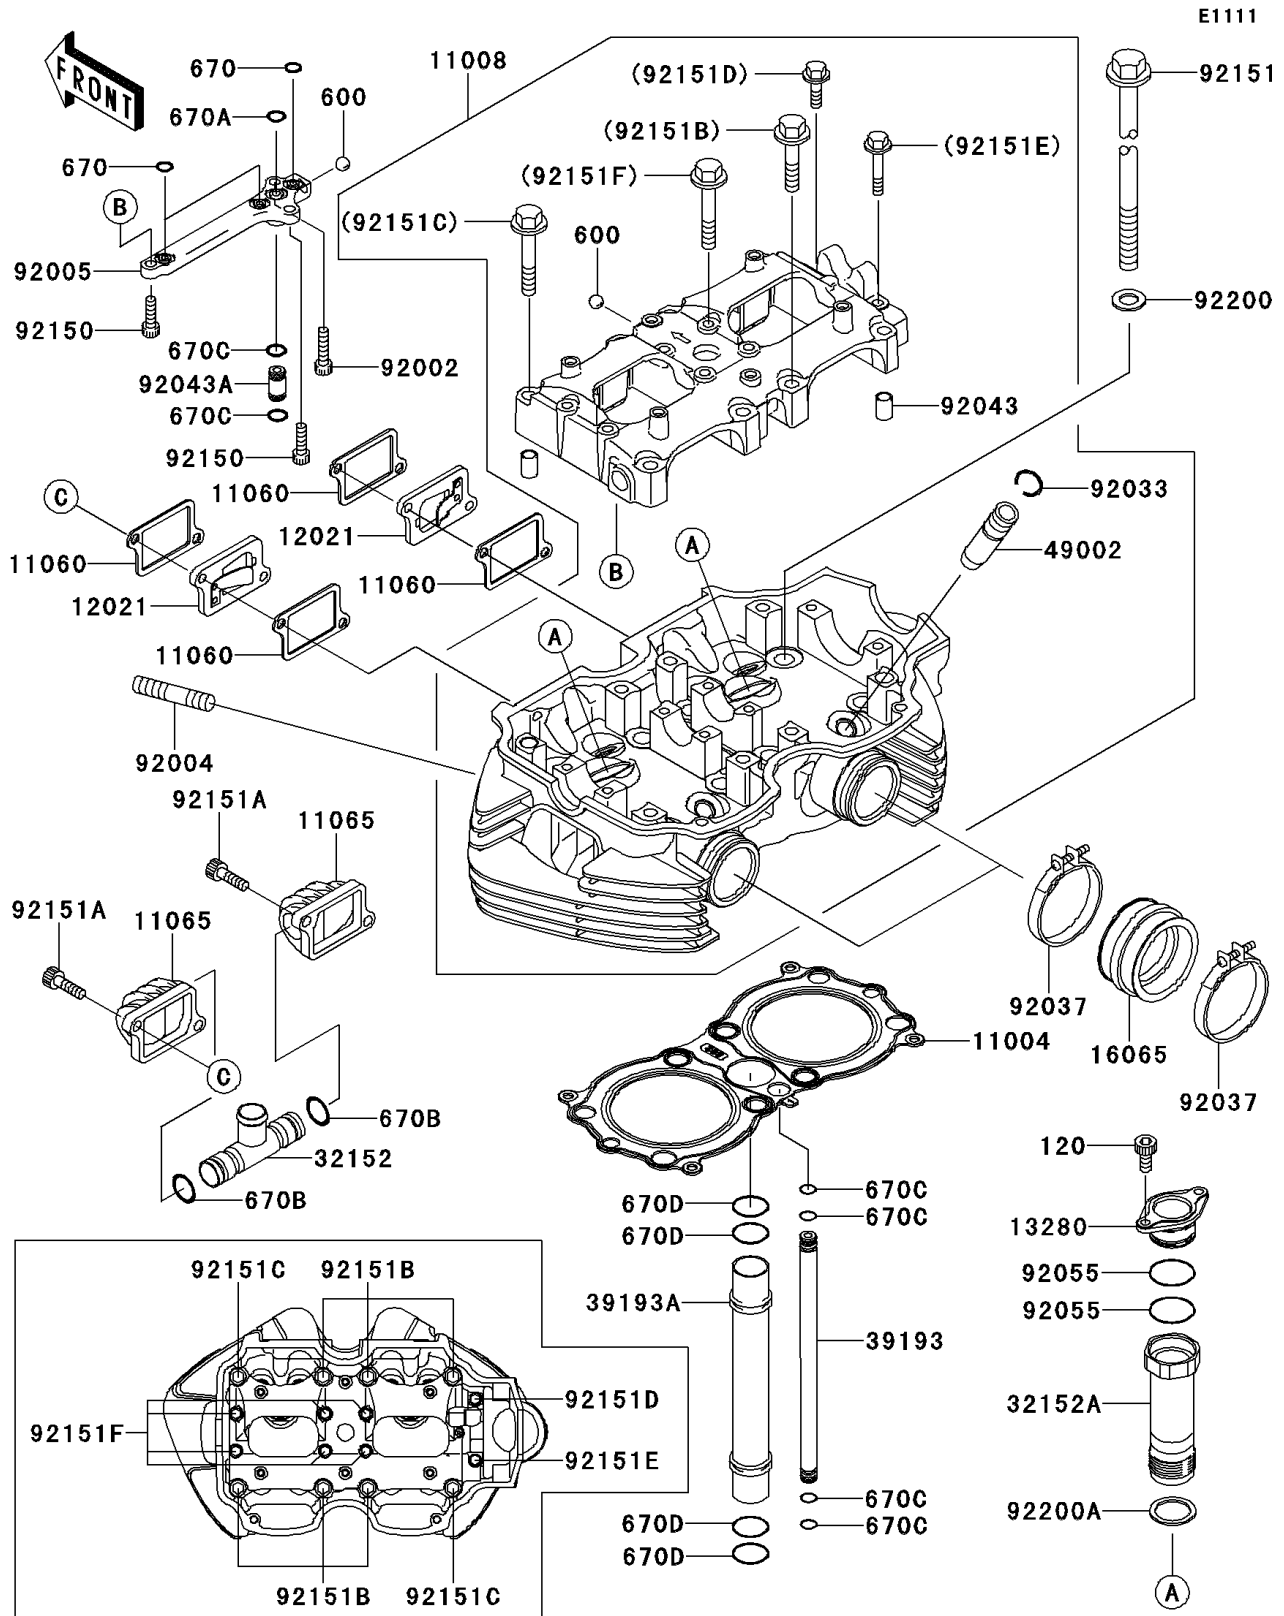

2001 W650 PARTS DIAGRAM

Cylinder Head

2001 W650 PARTS LIST

Cylinder Head

ITEM NAME	PART NUMBER	QUANTITY
BOLT-SOCKET (Ref # 120)	120R0514	1
BALL-STEEL,1/4" (Ref # 600)	600A0800	1
O RING,9MM (Ref # 670)	670D1509	1
O RING,10MM (Ref # 670A)	670D1510	1
O RING,14MM (Ref # 670B)	670D2014	1
O RING (Ref # 670C)	670E1507	1
O RING,22MM (Ref # 670D)	670E2022	1
GASKET-HEAD (Ref # 11004)	11004-1341	1
HEAD-COMP-CYLINDER (Ref # 11008)	11008-1362	1
GASKET,AIR SUCTION VALVE (Ref # 11060)	11060-1886	1
CAP,AIR SUCTION VALVE (Ref # 11065)	11065-1121	1
VALVE-ASSY-REED (Ref # 12021)	12021-1115	1
HOLDER (Ref # 13280)	13280-1118	1
HOLDER-CARBURETOR (Ref # 16065)	16065-1361	1
PIPE,AIR SUCTION VALVE (Ref # 32152)	32152-1900	1
PIPE,PLUG HOLE (Ref # 32152A)	32152-1901	1
PIPE-OIL (Ref # 39193)	39193-1045	1
PIPE-OIL (Ref # 39193A)	39193-1046	1
GUIDE-VALVE (Ref # 49002)	49002-1116	1
BOLT,SOCKET,6X25 (Ref # 92002)	92002-1696	1
STUD,8X30 (Ref # 92004)	92004-1121	1
FITTING (Ref # 92005)	92005-1361	1
RING-SNAP (Ref # 92033)	92033-1247	1
CLAMP (Ref # 92037)	92037-1523	1
PIN,DOWEL,10X14 (Ref # 92043)	92043-1037	1
PIN (Ref # 92043A)	92043-1587	1
RING-O,24.7X1.9 (Ref # 92055)	92055-1592	1
BOLT,SOCKET,6X20 (Ref # 92150)	92150-1880	1
BOLT,11X195 (Ref # 92151)	92151-1452	1

2001 W650 PARTS LIST

Cylinder Head

ITEM NAME	PART NUMBER	QUANTITY
BOLT,SOCKET,6X22 (Ref # 92151A)	92151-1455	1
BOLT,8X40 (Ref # 92151B)	92151-1621	1
BOLT,8X50 (Ref # 92151C)	92151-1622	1
BOLT,6X22 (Ref # 92151D)	92151-1623	1
BOLT,6X35 (Ref # 92151E)	92151-1624	1
BOLT,6X50 (Ref # 92151F)	92151-1625	1
WASHER,11.5X20.5X1.6 (Ref # 92200)	92200-1128	1
WASHER,22X26X1.2 (Ref # 92200A)	92200-1484	1