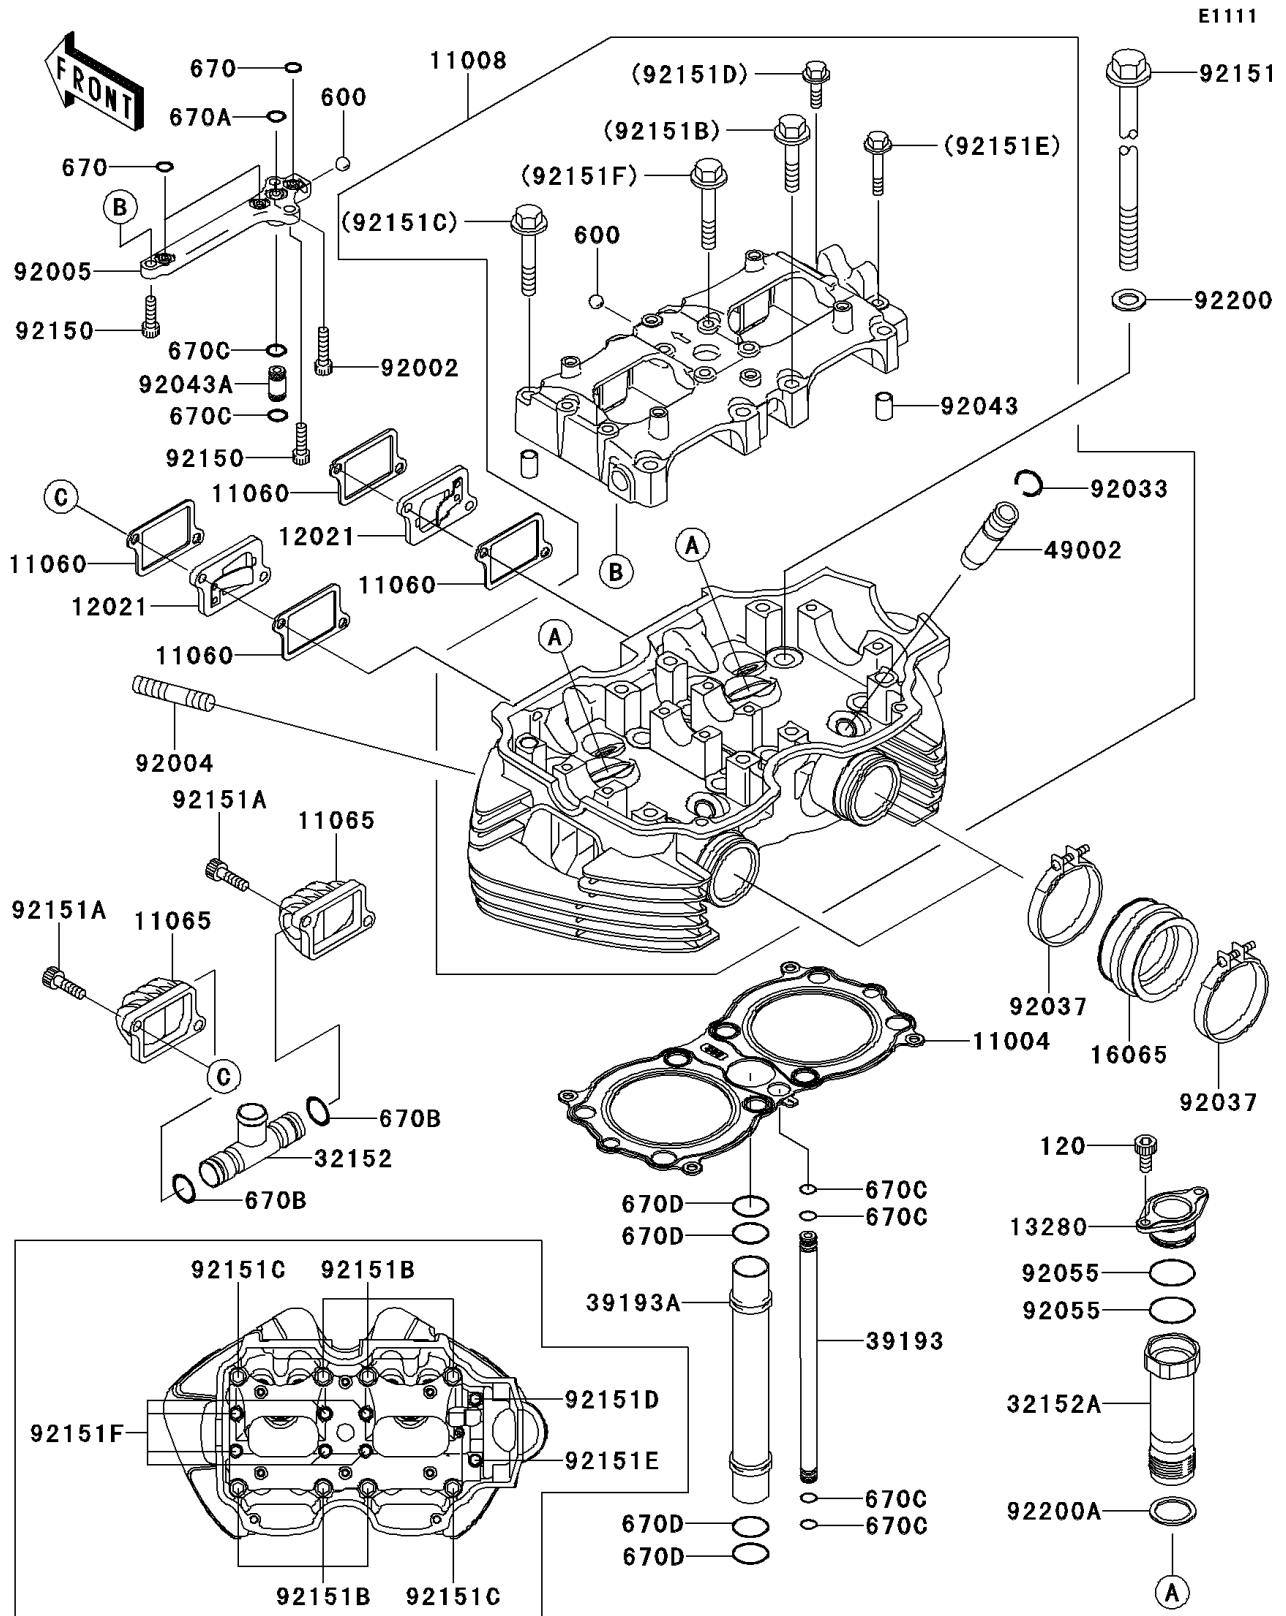

# 2000 W650 PARTS DIAGRAM

## Cylinder Head

### Cylinder Head

| ITEM NAME                          | PART NUMBER | QUANTITY |
|------------------------------------|-------------|----------|
| BOLT,SOCKET,6X22 (Ref # 92151A)    | 92151-1455  | 4        |
| BOLT,8X40 (Ref # 92151B)           | 92151-1621  | 6        |
| BOLT,8X50 (Ref # 92151C)           | 92151-1622  | 2        |
| BOLT,6X22 (Ref # 92151D)           | 92151-1623  | 1        |
| BOLT,6X35 (Ref # 92151E)           | 92151-1624  | 1        |
| BOLT,6X50 (Ref # 92151F)           | 92151-1625  | 6        |
| WASHER,11.5X20.5X1.6 (Ref # 92200) | 92200-1128  | 8        |
| WASHER,22X26X1.2 (Ref # 92200A)    | 92200-1484  | 2        |