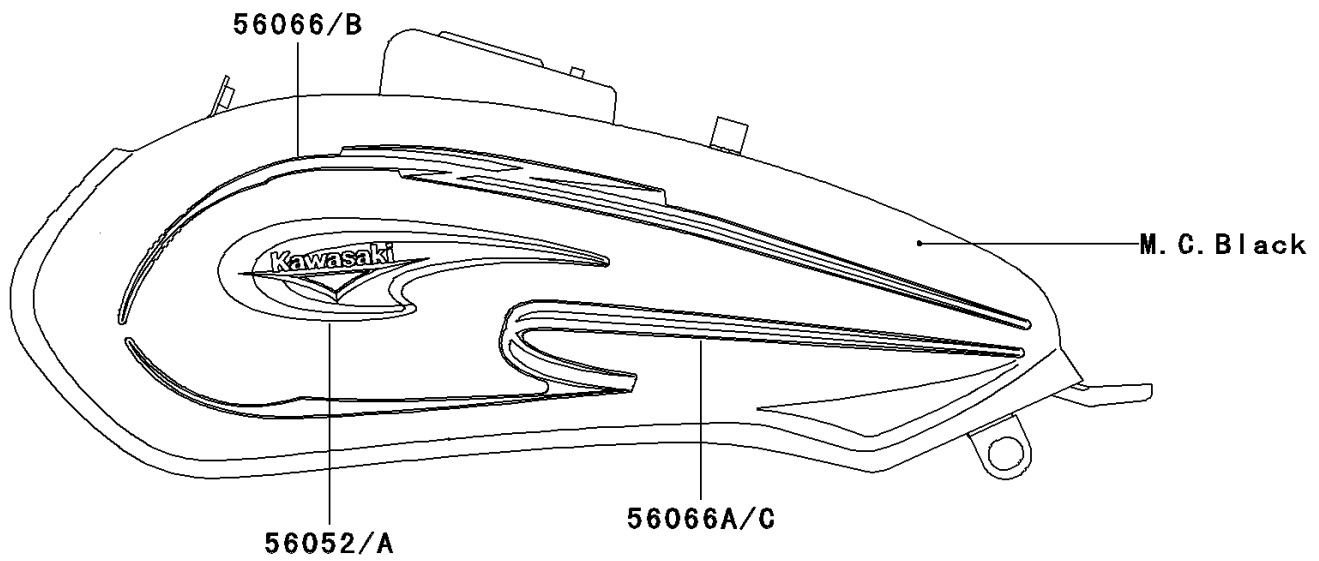

2005 Eliminator 125 PARTS DIAGRAM

Decals(Black)(A8)

F2861E

2005 Eliminator 125 PARTS LIST

Decals(Black)(A8)

ITEM NAME	PART NUMBER	QUANTITY
MARK,FUEL TANK,LH (Ref # 56052)	56052-1150	1
MARK,FUEL TANK,RH (Ref # 56052A)	56052-1151	1
MARK,SIDE COVER,ELIMINATOR (Ref # 56052B)	56052-1748	2
PATTERN,FUEL TANK,UPP,LH (Ref # 56066)	56066-1289	1
PATTERN,FUEL TANK,LWR,LH (Ref # 56066A)	56066-1290	1
PATTERN,FUEL TANK,UPP,RH (Ref # 56066B)	56066-1291	1
PATTERN,FUEL TANK,LWR,RH (Ref # 56066C)	56066-1292	1