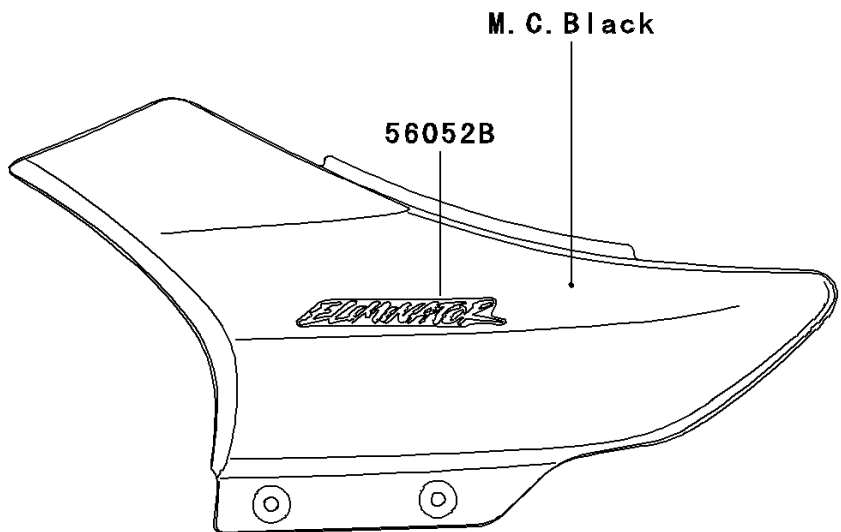

2005 Eliminator 125 PARTS DIAGRAM

Decals(Black)(A8)

F2861E

2005 Eliminator 125 PARTS LIST

Decals(Black)(A8)

ITEM NAME	PART NUMBER	QUANTITY
MARK,FUEL TANK,LH (Ref # 56052)	56052-1150	1
MARK,FUEL TANK,RH (Ref # 56052A)	56052-1151	1
MARK,SIDE COVER,ELIMINATOR (Ref # 56052B)	56052-1748	2
PATTERN,FUEL TANK,UPP,LH (Ref # 56066)	56066-1289	1
PATTERN,FUEL TANK,LWR,LH (Ref # 56066A)	56066-1290	1
PATTERN,FUEL TANK,UPP,RH (Ref # 56066B)	56066-1291	1
PATTERN,FUEL TANK,LWR,RH (Ref # 56066C)	56066-1292	1