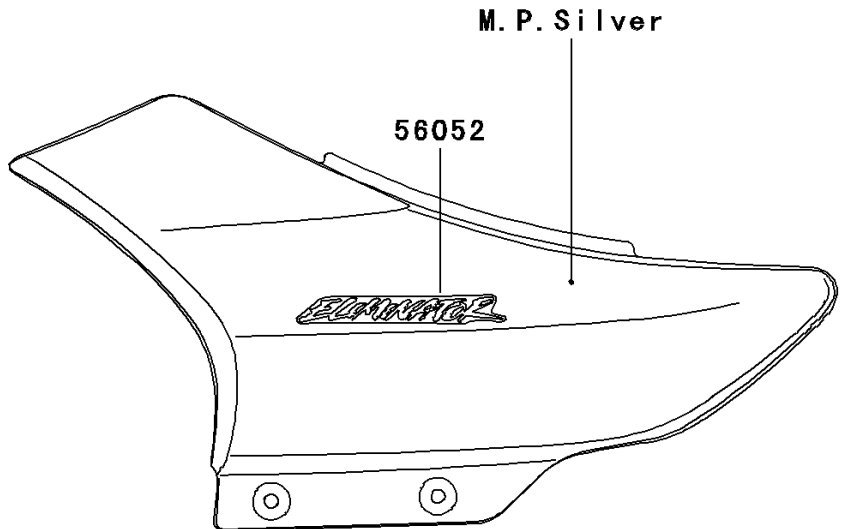

2004 Eliminator 125 PARTS DIAGRAM

Decals(Silver)(A7)

F2861D

2004 Eliminator 125 PARTS LIST

Decals(Silver)(A7)

ITEM NAME	PART NUMBER	QUANTITY
MARK,SIDE COVER,ELIMINATOR (Ref # 56052)	56052-0058	2
MARK,FUEL TANK,LH (Ref # 56052A)	56052-1150	1
MARK,FUEL TANK,RH (Ref # 56052B)	56052-1151	1
PATTERN,FUEL TANK,UPP,LH (Ref # 56066)	56066-1293	1
PATTERN,FUEL TANK,LWR,LH (Ref # 56066A)	56066-1294	1
PATTERN,FUEL TANK,UPP,RH (Ref # 56066B)	56066-1295	1
PATTERN,FUEL TANK,LWR,RH (Ref # 56066C)	56066-1296	1