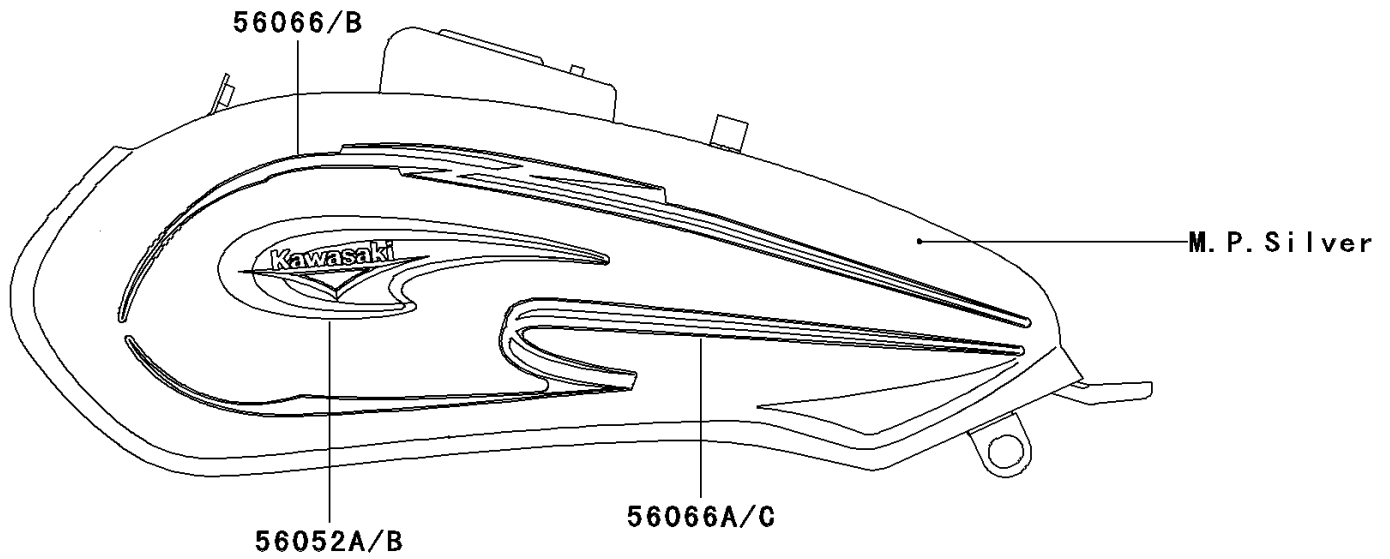

2004 Eliminator 125 PARTS DIAGRAM

Decals(Silver)(A7)

F2861D

2004 Eliminator 125 PARTS LIST

Decals(Silver)(A7)

ITEM NAME	PART NUMBER	QUANTITY
MARK,SIDE COVER,ELIMINATOR (Ref # 56052)	56052-0058	2
MARK,FUEL TANK,LH (Ref # 56052A)	56052-1150	1
MARK,FUEL TANK,RH (Ref # 56052B)	56052-1151	1
PATTERN,FUEL TANK,UPP,LH (Ref # 56066)	56066-1293	1
PATTERN,FUEL TANK,LWR,LH (Ref # 56066A)	56066-1294	1
PATTERN,FUEL TANK,UPP,RH (Ref # 56066B)	56066-1295	1
PATTERN,FUEL TANK,LWR,RH (Ref # 56066C)	56066-1296	1