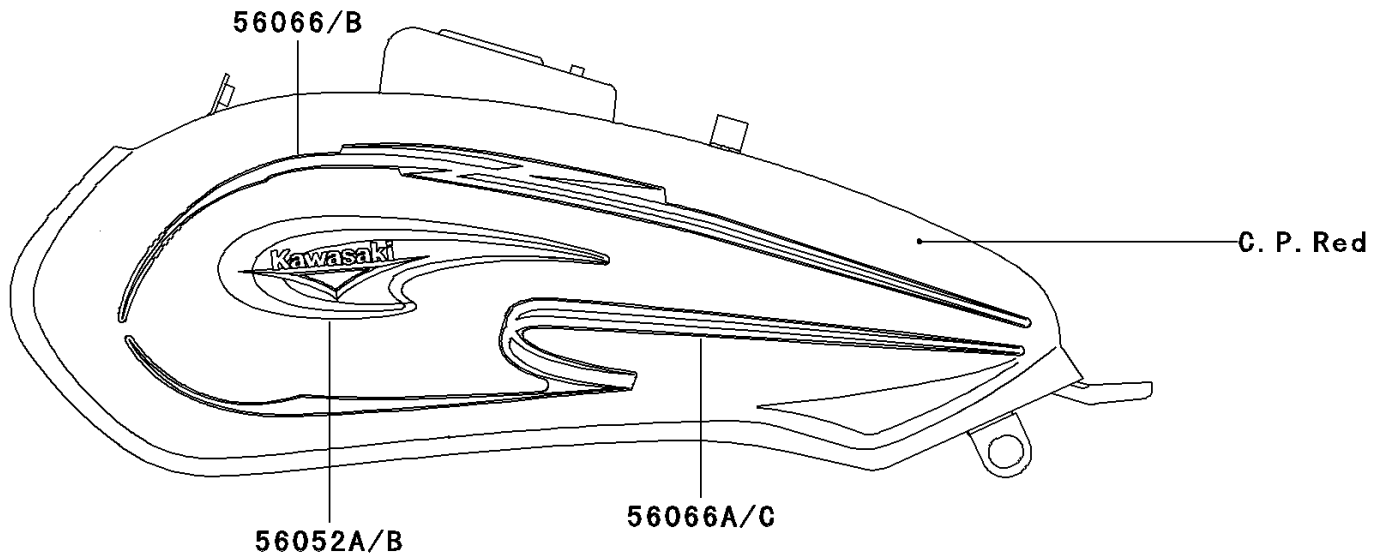

2004 Eliminator 125 PARTS DIAGRAM

Decals(Red)(A7)

F2861C

2004 Eliminator 125 PARTS LIST

Decals(Red)(A7)

ITEM NAME	PART NUMBER	QUANTITY
MARK,SIDE COVER,ELIMINATOR (Ref # 56052)	56052-1148	2
MARK,FUEL TANK,LH (Ref # 56052A)	56052-1150	1
MARK,FUEL TANK,RH (Ref # 56052B)	56052-1151	1
PATTERN,FUEL TANK,UPP,LH (Ref # 56066)	56066-1297	1
PATTERN,FUEL TANK,LWR,LH (Ref # 56066A)	56066-1298	1
PATTERN,FUEL TANK,UPP,RH (Ref # 56066B)	56066-1299	1
PATTERN,FUEL TANK,LWR,RH (Ref # 56066C)	56066-1300	1