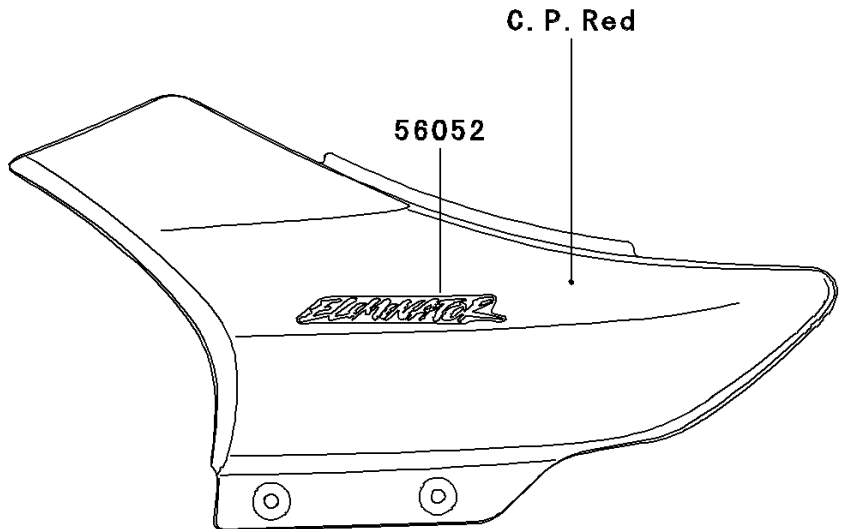

2004 Eliminator 125 PARTS DIAGRAM

Decals(Red)(A7)

F2861C

2004 Eliminator 125 PARTS LIST

Decals(Red)(A7)

ITEM NAME	PART NUMBER	QUANTITY
MARK,SIDE COVER,ELIMINATOR (Ref # 56052)	56052-1148	2
MARK,FUEL TANK,LH (Ref # 56052A)	56052-1150	1
MARK,FUEL TANK,RH (Ref # 56052B)	56052-1151	1
PATTERN,FUEL TANK,UPP,LH (Ref # 56066)	56066-1297	1
PATTERN,FUEL TANK,LWR,LH (Ref # 56066A)	56066-1298	1
PATTERN,FUEL TANK,UPP,RH (Ref # 56066B)	56066-1299	1
PATTERN,FUEL TANK,LWR,RH (Ref # 56066C)	56066-1300	1