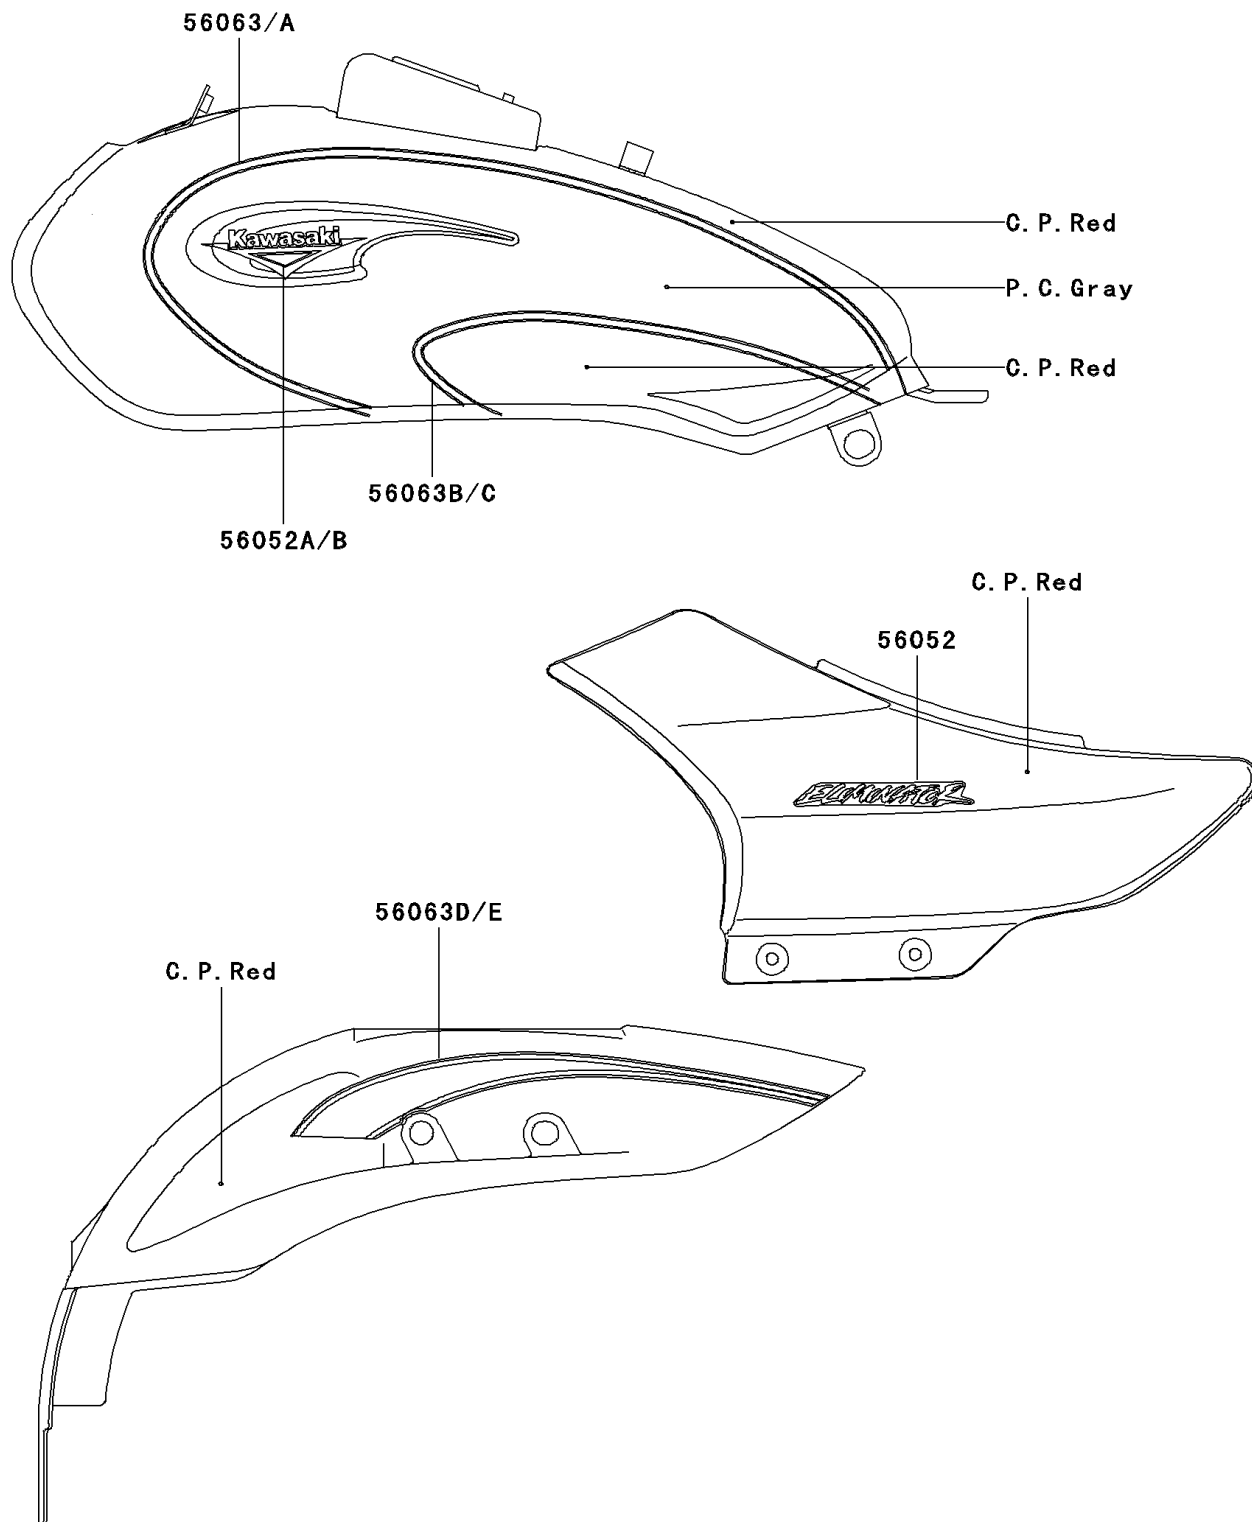

2002 Eliminator 125

PARTS DIAGRAM

Decals(Red/Gray)(A5/A6)

Kawasaki

Let the Good Times Roll®

F2861B

2002 Eliminator 125

PARTS LIST

Decals(Red/Gray)(A5/A6)

ITEM NAME	PART NUMBER	QUANTITY
MARK,SIDE COVER,ELIMINATOR (Ref # 56052)	56052-1148	2
MARK,FUEL TANK,LH (Ref # 56052A)	56052-1150	1
MARK,FUEL TANK,RH (Ref # 56052B)	56052-1151	1
PATTERN,FUEL TANK,UPP,LH (Ref # 56063)	56063-1320	1
PATTERN,FUEL TANK,UPP,RH (Ref # 56063A)	56063-1321	1
PATTERN,FUEL TANK,LWR,LH (Ref # 56063B)	56063-1322	1
PATTERN,FUEL TANK,LWR,RH (Ref # 56063C)	56063-1323	1
PATTERN,RR FENDER,LH (Ref # 56063D)	56063-1324	1
PATTERN,RR FENDER,RH (Ref # 56063E)	56063-1325	1