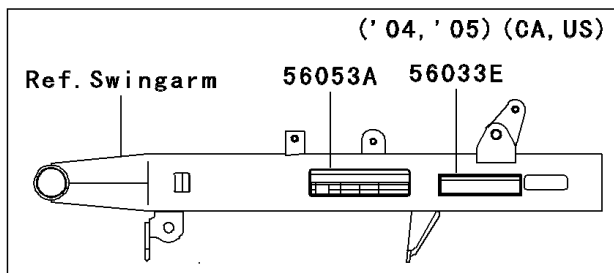

2005 Eliminator 125 PARTS DIAGRAM

Labels

F2860

2005 Eliminator 125 PARTS LIST

Labels

ITEM NAME	PART NUMBER	QUANTITY
LABEL-MANUAL,DAILY SAFETY (Ref # 56033)	56033-1076	1
LABEL-WARNING,CAUTION (Ref # 56070)	56070-1221	1
LABEL-MANUAL,CHAIN (Ref # 56033B)	56033-1078	1
LABEL-MANUAL,BATTERY VENT (Ref # 56033C)	56033-1089	1
LABEL-MANUAL,DAILY SAFETY(FREN (Ref # 56033D)	56033-1295	1
LABEL-MANUAL,OIL&OIL FILTER (Ref # 56033E)	56033-1349	1
LABEL-MANUAL,CHAIN (Ref # 56033F)	56033-1350	1
LABEL-MANUAL,BATTERY VENT (Ref # 56033G)	56033-1351	1
LABEL-MANUAL,OIL&OIL FILTER (Ref # 56033H)	56033-1352	1
LABEL-WARNING,EVAPO (Ref # 56040)	56040-1121	1
LABEL-SPECIFICATION,TIRE&LOAD (Ref # 56053)	56053-1053	1
LABEL-SPECIFICATION,TIRE&LOAD (Ref # 56053A)	56053-1060	1
LABEL-CERTIFICATION,EVAPO ROUT (Ref # 59461)	59461-1528	1