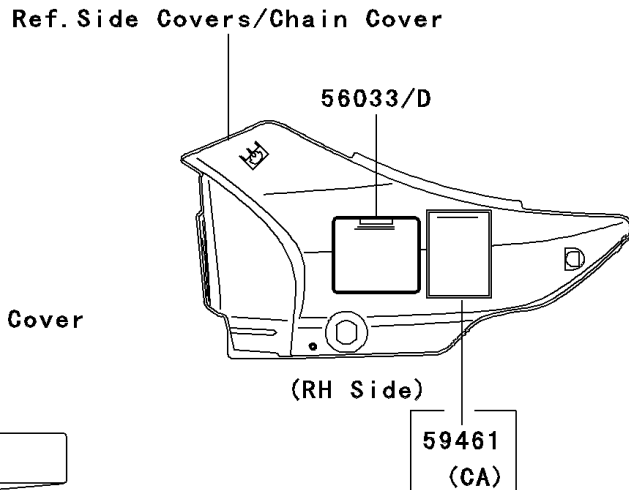

2005 Eliminator 125 PARTS DIAGRAM

Labels

F2860

2005 Eliminator 125 PARTS LIST

Labels

ITEM NAME	PART NUMBER	QUANTITY
LABEL-MANUAL,DAILY SAFETY (Ref # 56033)	56033-1076	1
LABEL-WARNING,CAUTION (Ref # 56070)	56070-1221	1
LABEL-MANUAL,CHAIN (Ref # 56033B)	56033-1078	1
LABEL-MANUAL,BATTERY VENT (Ref # 56033C)	56033-1089	1
LABEL-MANUAL,DAILY SAFETY(FREN (Ref # 56033D)	56033-1295	1
LABEL-MANUAL,OIL&OIL FILTER (Ref # 56033E)	56033-1349	1
LABEL-MANUAL,CHAIN (Ref # 56033F)	56033-1350	1
LABEL-MANUAL,BATTERY VENT (Ref # 56033G)	56033-1351	1
LABEL-MANUAL,OIL&OIL FILTER (Ref # 56033H)	56033-1352	1
LABEL-WARNING,EVAPO (Ref # 56040)	56040-1121	1
LABEL-SPECIFICATION,TIRE&LOAD (Ref # 56053)	56053-1053	1
LABEL-SPECIFICATION,TIRE&LOAD (Ref # 56053A)	56053-1060	1
LABEL-CERTIFICATION,EVAPO ROUT (Ref # 59461)	59461-1528	1