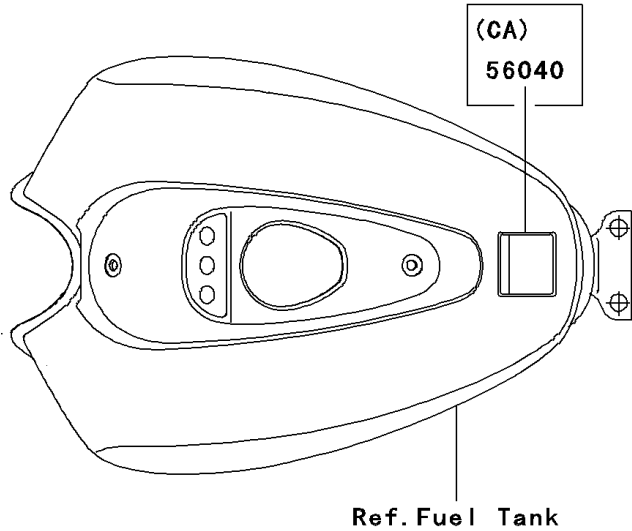

2005 Eliminator 125 PARTS DIAGRAM

Labels

F2860

2005 Eliminator 125 PARTS LIST

Labels

ITEM NAME	PART NUMBER	QUANTITY
LABEL-MANUAL,DAILY SAFETY (Ref # 56033)	56033-1076	1
LABEL-WARNING,CAUTION (Ref # 56070)	56070-1221	1
LABEL-MANUAL,CHAIN (Ref # 56033B)	56033-1078	1
LABEL-MANUAL,BATTERY VENT (Ref # 56033C)	56033-1089	1
LABEL-MANUAL,DAILY SAFETY(FREN (Ref # 56033D)	56033-1295	1
LABEL-MANUAL,OIL&OIL FILTER (Ref # 56033E)	56033-1349	1
LABEL-MANUAL,CHAIN (Ref # 56033F)	56033-1350	1
LABEL-MANUAL,BATTERY VENT (Ref # 56033G)	56033-1351	1
LABEL-MANUAL,OIL&OIL FILTER (Ref # 56033H)	56033-1352	1
LABEL-WARNING,EVAPO (Ref # 56040)	56040-1121	1
LABEL-SPECIFICATION,TIRE&LOAD (Ref # 56053)	56053-1053	1
LABEL-SPECIFICATION,TIRE&LOAD (Ref # 56053A)	56053-1060	1
LABEL-CERTIFICATION,EVAPO ROUT (Ref # 59461)	59461-1528	1