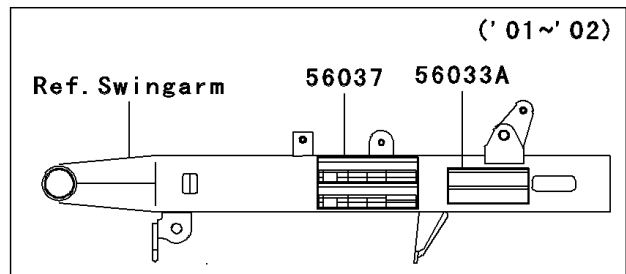

2005 Eliminator 125 PARTS DIAGRAM

Labels

F2860

2005 Eliminator 125 PARTS LIST

Labels

ITEM NAME	PART NUMBER	QUANTITY
LABEL-MANUAL,DAILY SAFETY (Ref # 56033)	56033-1076	1
LABEL-WARNING,CAUTION (Ref # 56070)	56070-1221	1
LABEL-MANUAL,CHAIN (Ref # 56033B)	56033-1078	1
LABEL-MANUAL,BATTERY VENT (Ref # 56033C)	56033-1089	1
LABEL-MANUAL,DAILY SAFETY(FREN (Ref # 56033D)	56033-1295	1
LABEL-MANUAL,OIL&OIL FILTER (Ref # 56033E)	56033-1349	1
LABEL-MANUAL,CHAIN (Ref # 56033F)	56033-1350	1
LABEL-MANUAL,BATTERY VENT (Ref # 56033G)	56033-1351	1
LABEL-MANUAL,OIL&OIL FILTER (Ref # 56033H)	56033-1352	1
LABEL-WARNING,EVAPO (Ref # 56040)	56040-1121	1
LABEL-SPECIFICATION,TIRE&LOAD (Ref # 56053)	56053-1053	1
LABEL-SPECIFICATION,TIRE&LOAD (Ref # 56053A)	56053-1060	1
LABEL-CERTIFICATION,EVAPO ROUT (Ref # 59461)	59461-1528	1