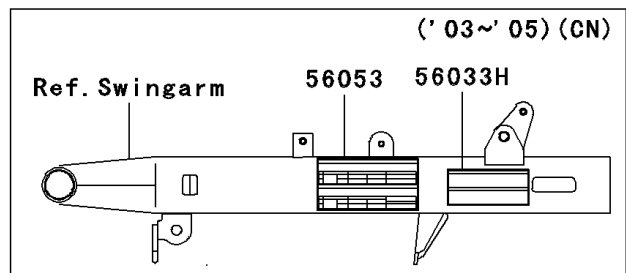

2005 Eliminator 125 PARTS DIAGRAM

Labels

F2860

2005 Eliminator 125 PARTS LIST

Labels

ITEM NAME	PART NUMBER	QUANTITY
LABEL-MANUAL,DAILY SAFETY (Ref # 56033)	56033-1076	1
LABEL-WARNING,CAUTION (Ref # 56070)	56070-1221	1
LABEL-MANUAL,CHAIN (Ref # 56033B)	56033-1078	1
LABEL-MANUAL,BATTERY VENT (Ref # 56033C)	56033-1089	1
LABEL-MANUAL,DAILY SAFETY(FREN (Ref # 56033D)	56033-1295	1
LABEL-MANUAL,OIL&OIL FILTER (Ref # 56033E)	56033-1349	1
LABEL-MANUAL,CHAIN (Ref # 56033F)	56033-1350	1
LABEL-MANUAL,BATTERY VENT (Ref # 56033G)	56033-1351	1
LABEL-MANUAL,OIL&OIL FILTER (Ref # 56033H)	56033-1352	1
LABEL-WARNING,EVAPO (Ref # 56040)	56040-1121	1
LABEL-SPECIFICATION,TIRE&LOAD (Ref # 56053)	56053-1053	1
LABEL-SPECIFICATION,TIRE&LOAD (Ref # 56053A)	56053-1060	1
LABEL-CERTIFICATION,EVAPO ROUT (Ref # 59461)	59461-1528	1