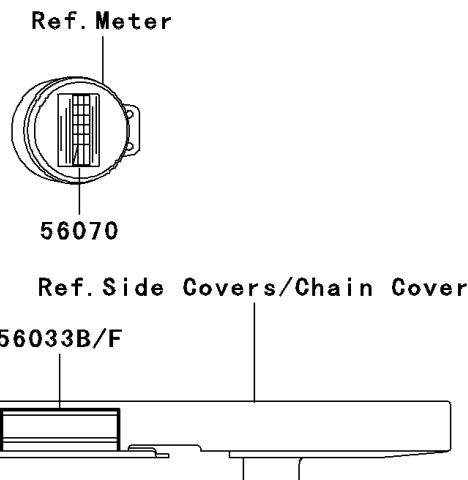

2005 Eliminator 125 PARTS DIAGRAM

Labels

F2860

2005 Eliminator 125 PARTS LIST

Labels

ITEM NAME	PART NUMBER	QUANTITY
LABEL-MANUAL,DAILY SAFETY (Ref # 56033)	56033-1076	1
LABEL-WARNING,CAUTION (Ref # 56070)	56070-1221	1
LABEL-MANUAL,CHAIN (Ref # 56033B)	56033-1078	1
LABEL-MANUAL,BATTERY VENT (Ref # 56033C)	56033-1089	1
LABEL-MANUAL,DAILY SAFETY(FREN (Ref # 56033D)	56033-1295	1
LABEL-MANUAL,OIL&OIL FILTER (Ref # 56033E)	56033-1349	1
LABEL-MANUAL,CHAIN (Ref # 56033F)	56033-1350	1
LABEL-MANUAL,BATTERY VENT (Ref # 56033G)	56033-1351	1
LABEL-MANUAL,OIL&OIL FILTER (Ref # 56033H)	56033-1352	1
LABEL-WARNING,EVAPO (Ref # 56040)	56040-1121	1
LABEL-SPECIFICATION,TIRE&LOAD (Ref # 56053)	56053-1053	1
LABEL-SPECIFICATION,TIRE&LOAD (Ref # 56053A)	56053-1060	1
LABEL-CERTIFICATION,EVAPO ROUT (Ref # 59461)	59461-1528	1