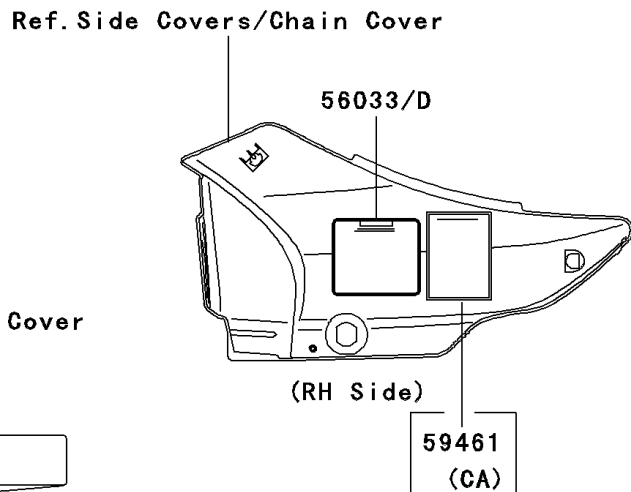

2004 Eliminator 125 PARTS DIAGRAM

Labels

F2860

2004 Eliminator 125 PARTS LIST

Labels

ITEM NAME	PART NUMBER	QUANTITY
LABEL-MANUAL,DAILY SAFETY (Ref # 56033)	56033-1076	1
LABEL-WARNING,CAUTION (Ref # 56070)	56070-1221	1
LABEL-MANUAL,CHAIN (Ref # 56033B)	56033-1078	1
LABEL-MANUAL,BATTERY VENT (Ref # 56033C)	56033-1089	1
LABEL-MANUAL,DAILY SAFETY(FREN (Ref # 56033D)	56033-1295	1
LABEL-MANUAL,OIL&OIL FILTER (Ref # 56033E)	56033-1349	1
LABEL-MANUAL,CHAIN (Ref # 56033F)	56033-1350	1
LABEL-MANUAL,BATTERY VENT (Ref # 56033G)	56033-1351	1
LABEL-MANUAL,OIL&OIL FILTER (Ref # 56033H)	56033-1352	1
LABEL-WARNING,EVAPO (Ref # 56040)	56040-1121	1
LABEL-SPECIFICATION,TIRE&LOAD (Ref # 56053)	56053-1053	1
LABEL-SPECIFICATION,TIRE&LOAD (Ref # 56053A)	56053-1060	1
LABEL-CERTIFICATION,EVAPO ROUT (Ref # 59461)	59461-1528	1