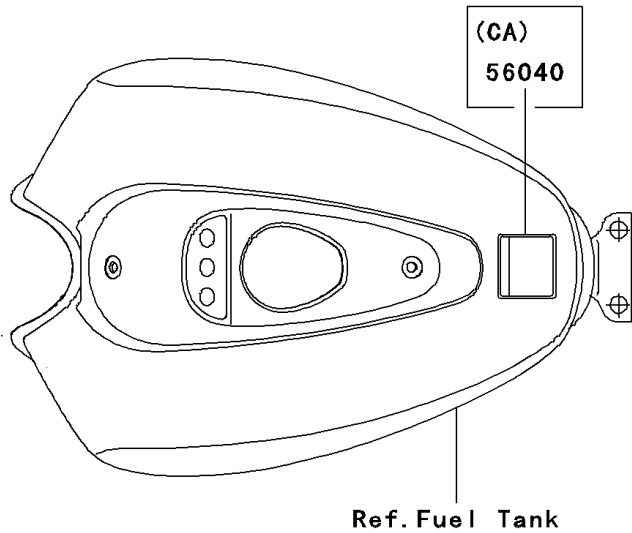

2004 Eliminator 125 PARTS DIAGRAM

Labels

F2860

2004 Eliminator 125 PARTS LIST

Labels

ITEM NAME	PART NUMBER	QUANTITY
LABEL-MANUAL,DAILY SAFETY (Ref # 56033)	56033-1076	1
LABEL-WARNING,CAUTION (Ref # 56070)	56070-1221	1
LABEL-MANUAL,CHAIN (Ref # 56033B)	56033-1078	1
LABEL-MANUAL,BATTERY VENT (Ref # 56033C)	56033-1089	1
LABEL-MANUAL,DAILY SAFETY(FREN (Ref # 56033D)	56033-1295	1
LABEL-MANUAL,OIL&OIL FILTER (Ref # 56033E)	56033-1349	1
LABEL-MANUAL,CHAIN (Ref # 56033F)	56033-1350	1
LABEL-MANUAL,BATTERY VENT (Ref # 56033G)	56033-1351	1
LABEL-MANUAL,OIL&OIL FILTER (Ref # 56033H)	56033-1352	1
LABEL-WARNING,EVAPO (Ref # 56040)	56040-1121	1
LABEL-SPECIFICATION,TIRE&LOAD (Ref # 56053)	56053-1053	1
LABEL-SPECIFICATION,TIRE&LOAD (Ref # 56053A)	56053-1060	1
LABEL-CERTIFICATION,EVAPO ROUT (Ref # 59461)	59461-1528	1