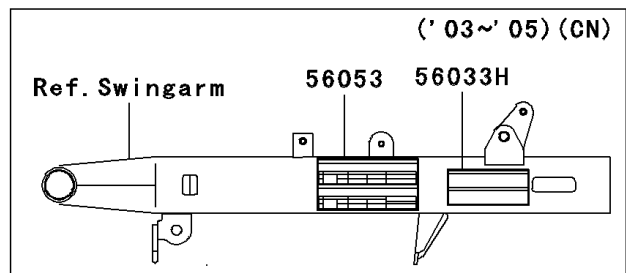

2004 Eliminator 125 PARTS DIAGRAM

Labels

F2860

2004 Eliminator 125 PARTS LIST

Labels

ITEM NAME	PART NUMBER	QUANTITY
LABEL-MANUAL,DAILY SAFETY (Ref # 56033)	56033-1076	1
LABEL-WARNING,CAUTION (Ref # 56070)	56070-1221	1
LABEL-MANUAL,CHAIN (Ref # 56033B)	56033-1078	1
LABEL-MANUAL,BATTERY VENT (Ref # 56033C)	56033-1089	1
LABEL-MANUAL,DAILY SAFETY(FREN (Ref # 56033D)	56033-1295	1
LABEL-MANUAL,OIL&OIL FILTER (Ref # 56033E)	56033-1349	1
LABEL-MANUAL,CHAIN (Ref # 56033F)	56033-1350	1
LABEL-MANUAL,BATTERY VENT (Ref # 56033G)	56033-1351	1
LABEL-MANUAL,OIL&OIL FILTER (Ref # 56033H)	56033-1352	1
LABEL-WARNING,EVAPO (Ref # 56040)	56040-1121	1
LABEL-SPECIFICATION,TIRE&LOAD (Ref # 56053)	56053-1053	1
LABEL-SPECIFICATION,TIRE&LOAD (Ref # 56053A)	56053-1060	1
LABEL-CERTIFICATION,EVAPO ROUT (Ref # 59461)	59461-1528	1