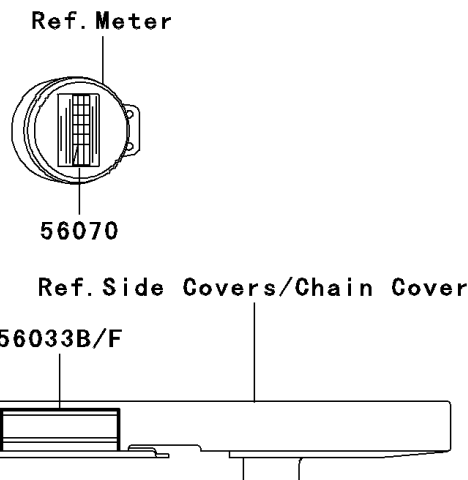

2004 Eliminator 125 PARTS DIAGRAM

Labels

F2860

2004 Eliminator 125 PARTS LIST

Labels

ITEM NAME	PART NUMBER	QUANTITY
LABEL-MANUAL,DAILY SAFETY (Ref # 56033)	56033-1076	1
LABEL-WARNING,CAUTION (Ref # 56070)	56070-1221	1
LABEL-MANUAL,CHAIN (Ref # 56033B)	56033-1078	1
LABEL-MANUAL,BATTERY VENT (Ref # 56033C)	56033-1089	1
LABEL-MANUAL,DAILY SAFETY(FREN (Ref # 56033D)	56033-1295	1
LABEL-MANUAL,OIL&OIL FILTER (Ref # 56033E)	56033-1349	1
LABEL-MANUAL,CHAIN (Ref # 56033F)	56033-1350	1
LABEL-MANUAL,BATTERY VENT (Ref # 56033G)	56033-1351	1
LABEL-MANUAL,OIL&OIL FILTER (Ref # 56033H)	56033-1352	1
LABEL-WARNING,EVAPO (Ref # 56040)	56040-1121	1
LABEL-SPECIFICATION,TIRE&LOAD (Ref # 56053)	56053-1053	1
LABEL-SPECIFICATION,TIRE&LOAD (Ref # 56053A)	56053-1060	1
LABEL-CERTIFICATION,EVAPO ROUT (Ref # 59461)	59461-1528	1