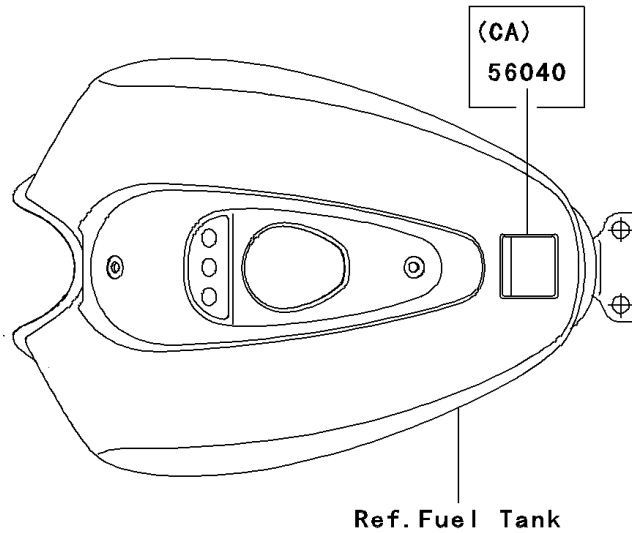

2002 Eliminator 125

PARTS DIAGRAM

Labels

F2860

2002 Eliminator 125

PARTS LIST

Labels

ITEM NAME	PART NUMBER	QUANTITY
LABEL-MANUAL,DAILY SAFETY (Ref # 56033)	56033-1076	1
LABEL-MANUAL,OIL&OIL FILTER (Ref # 56033A)	56033-1077	1
LABEL-MANUAL,CHAIN (Ref # 56033B)	56033-1078	1
LABEL-MANUAL,BATTERY VENT (Ref # 56033C)	56033-1089	1
LABEL-SPECIFICATION,TIRE&LOAD (Ref # 56037)	56037-1911	1
LABEL-WARNING,CAUTION (Ref # 56070)	56070-1221	1
LABEL-MANUAL,DAILY SAFETY(FREN (Ref # 56033D)	56033-1295	1
LABEL-WARNING,EVAPO (Ref # 56040)	56040-1121	1
LABEL-CERTIFICATION,EVAPO ROUT (Ref # 59461)	59461-1528	1