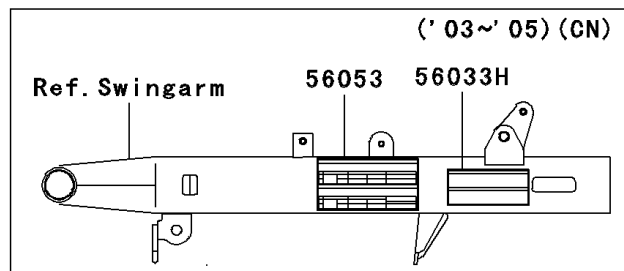

2002 Eliminator 125

PARTS DIAGRAM

Labels

F2860

2002 Eliminator 125

PARTS LIST

Labels

ITEM NAME	PART NUMBER	QUANTITY
LABEL-MANUAL,DAILY SAFETY (Ref # 56033)	56033-1076	1
LABEL-MANUAL,OIL&OIL FILTER (Ref # 56033A)	56033-1077	1
LABEL-MANUAL,CHAIN (Ref # 56033B)	56033-1078	1
LABEL-MANUAL,BATTERY VENT (Ref # 56033C)	56033-1089	1
LABEL-SPECIFICATION,TIRE&LOAD (Ref # 56037)	56037-1911	1
LABEL-WARNING,CAUTION (Ref # 56070)	56070-1221	1
LABEL-MANUAL,DAILY SAFETY(FREN (Ref # 56033D)	56033-1295	1
LABEL-WARNING,EVAPO (Ref # 56040)	56040-1121	1
LABEL-CERTIFICATION,EVAPO ROUT (Ref # 59461)	59461-1528	1