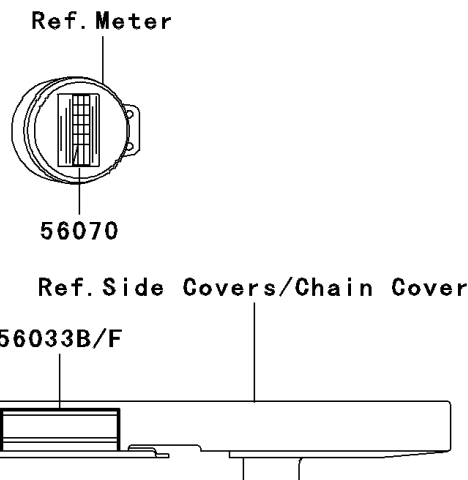

2002 Eliminator 125

PARTS DIAGRAM

Labels

F2860

2002 Eliminator 125

PARTS LIST

Labels

ITEM NAME	PART NUMBER	QUANTITY
LABEL-MANUAL,DAILY SAFETY (Ref # 56033)	56033-1076	1
LABEL-MANUAL,OIL&OIL FILTER (Ref # 56033A)	56033-1077	1
LABEL-MANUAL,CHAIN (Ref # 56033B)	56033-1078	1
LABEL-MANUAL,BATTERY VENT (Ref # 56033C)	56033-1089	1
LABEL-SPECIFICATION,TIRE&LOAD (Ref # 56037)	56037-1911	1
LABEL-WARNING,CAUTION (Ref # 56070)	56070-1221	1
LABEL-MANUAL,DAILY SAFETY(FREN (Ref # 56033D)	56033-1295	1
LABEL-WARNING,EVAPO (Ref # 56040)	56040-1121	1
LABEL-CERTIFICATION,EVAPO ROUT (Ref # 59461)	59461-1528	1