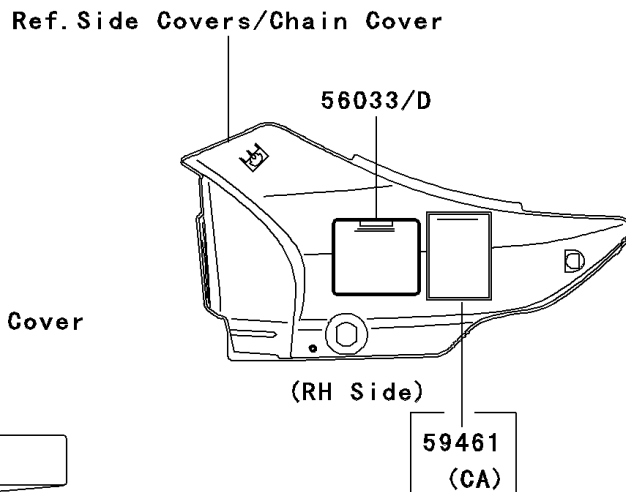

2002 Eliminator 125

PARTS DIAGRAM

Labels

F2860

2002 Eliminator 125

PARTS LIST

Labels

ITEM NAME	PART NUMBER	QUANTITY
LABEL-MANUAL,DAILY SAFETY (Ref # 56033)	56033-1076	1
LABEL-MANUAL,OIL&OIL FILTER (Ref # 56033A)	56033-1077	1
LABEL-MANUAL,CHAIN (Ref # 56033B)	56033-1078	1
LABEL-MANUAL,BATTERY VENT (Ref # 56033C)	56033-1089	1
LABEL-SPECIFICATION,TIRE&LOAD (Ref # 56037)	56037-1911	1
LABEL-WARNING,CAUTION (Ref # 56070)	56070-1221	1
LABEL-MANUAL,DAILY SAFETY(FREN (Ref # 56033D)	56033-1295	1
LABEL-WARNING,EVAPO (Ref # 56040)	56040-1121	1
LABEL-CERTIFICATION,EVAPO ROUT (Ref # 59461)	59461-1528	1