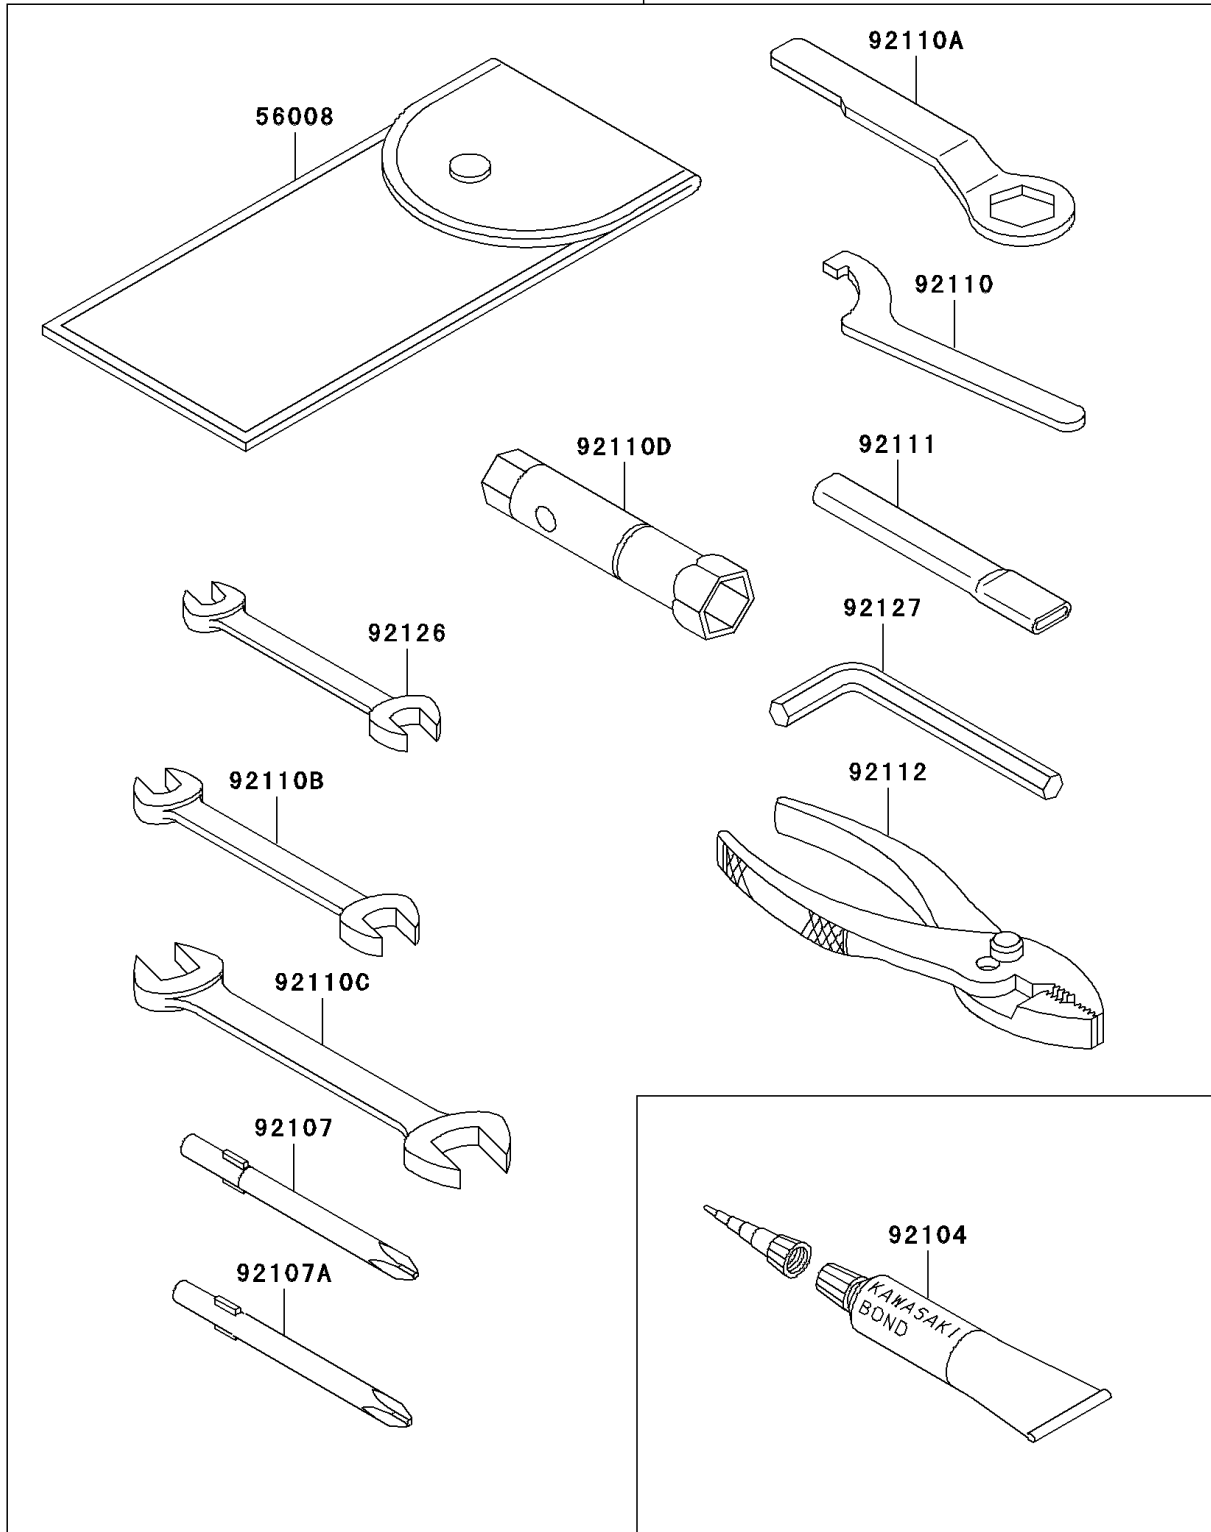

2004 Eliminator 125 PARTS DIAGRAM

Owner's Tools

56007

F2810

2004 Eliminator 125 PARTS LIST

Owner's Tools

ITEM NAME	PART NUMBER	QUANTITY
TOOL-KIT (Ref # 56007)	56007-1423	1
BAG,TOOL (Ref # 56008)	56008-1075	1
GASKET-LIQUID,TUBE,100G,SILVER (Ref # 92104)	92104-002	1
TOOL-DRIVER,#3PHILLIPS (Ref # 92107)	92107-005	1
TOOL-DRIVER,#2PHILLIPS (Ref # 92107A)	92107-1053	1
TOOL-WRENCH,HOOK (Ref # 92110)	92110-1143	1
TOOL-WRENCH,BOX END,24MM (Ref # 92110A)	92110-1150	1
TOOL-WRENCH,OPEN END,10X12 (Ref # 92110B)	92110-1152	1
TOOL-WRENCH,OPEN END,14X17 (Ref # 92110C)	92110-1153	1
TOOL-WRENCH,BOX,16MM (Ref # 92110D)	92110-1172	1
TOOL-BAR,BOX END WRENCH (Ref # 92111)	92111-1051	1
TOOL-PLIERS (Ref # 92112)	92112-1001	1
TOOL-WRENCH,OPEN END,8X10 (Ref # 92126)	92126-004	1
TOOL-WRENCH,ALLEN,6MM (Ref # 92127)	92127-003	1