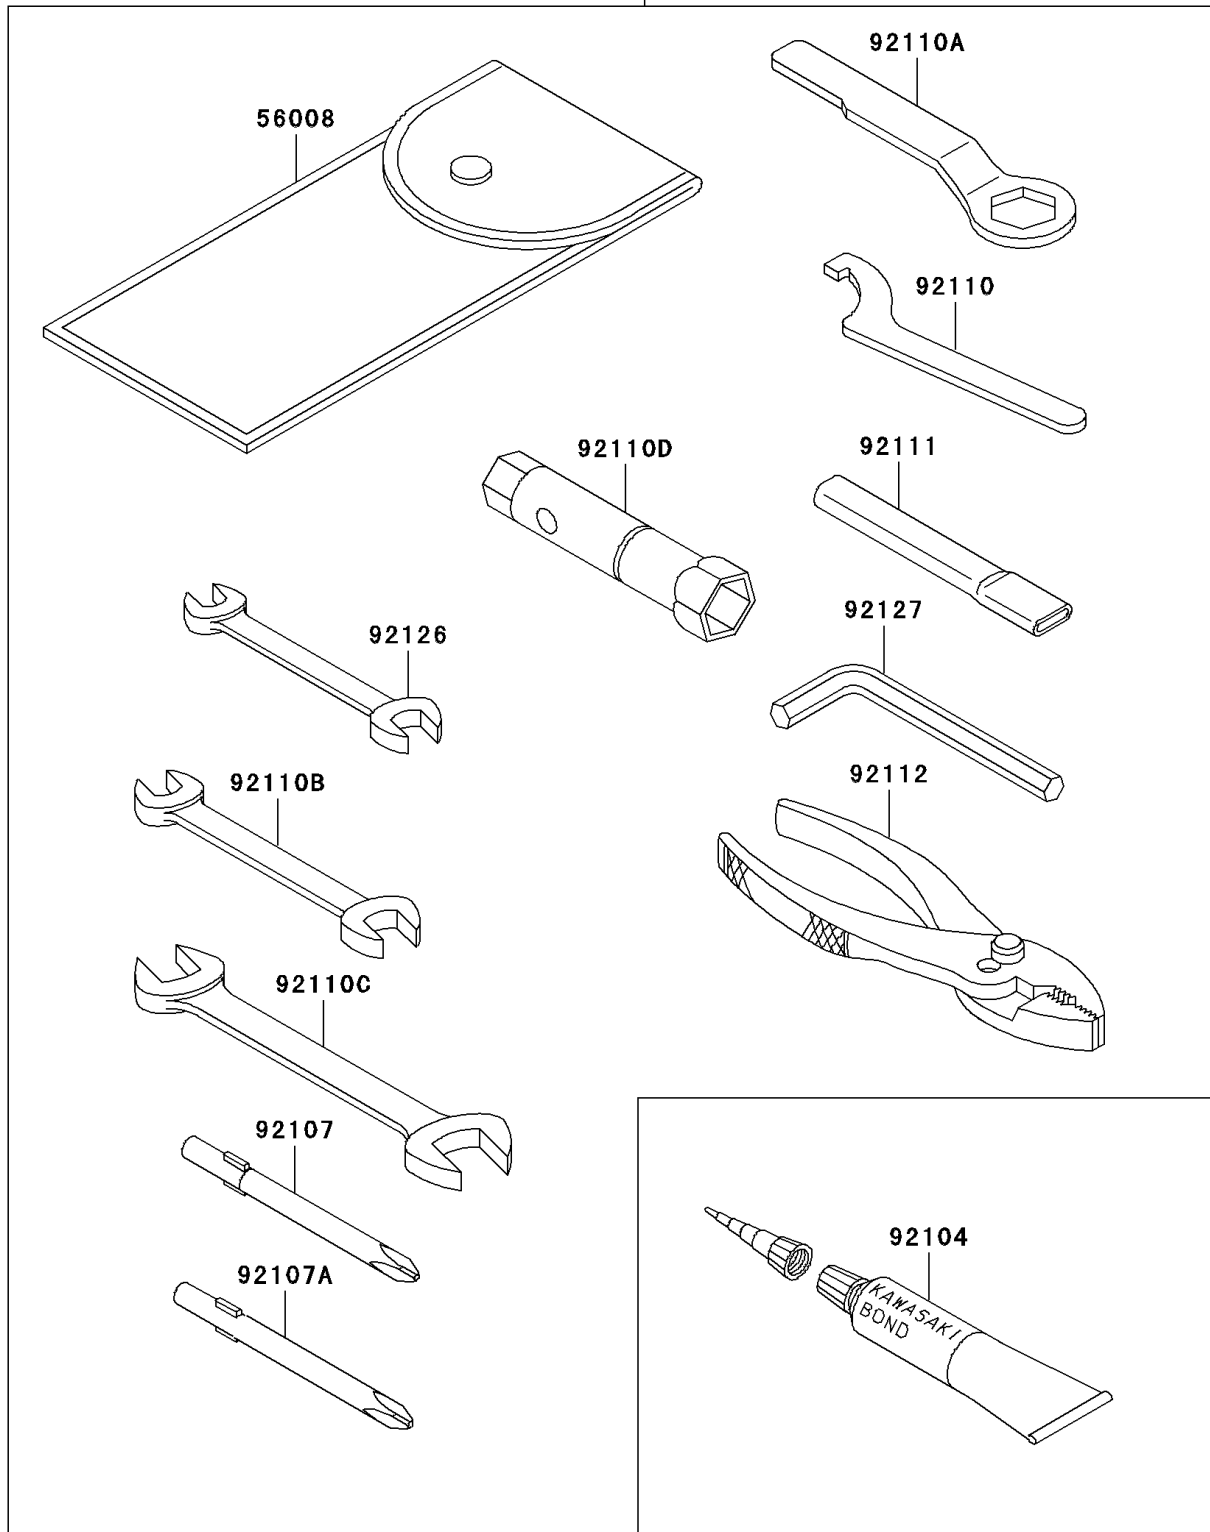

2002 Eliminator 125

PARTS DIAGRAM

Owner's Tools

56007

F2810

2002 Eliminator 125

PARTS LIST

Owner's Tools

ITEM NAME	PART NUMBER	QUANTITY
TOOL-KIT (Ref # 56007)	56007-1423	1
BAG,TOOL (Ref # 56008)	56008-1075	1
GASKET-LIQUID,TUBE,100G,SILVER (Ref # 92104)	92104-002	1
TOOL-DRIVER,#3PHILLIPS (Ref # 92107)	92107-005	1
TOOL-DRIVER,#2PHILLIPS (Ref # 92107A)	92107-1053	1
TOOL-WRENCH,HOOK (Ref # 92110)	92110-1143	1
TOOL-WRENCH,BOX END,24MM (Ref # 92110A)	92110-1150	1
TOOL-WRENCH,OPEN END,10X12 (Ref # 92110B)	92110-1152	1
TOOL-WRENCH,OPEN END,14X17 (Ref # 92110C)	92110-1153	1
TOOL-WRENCH,BOX,16MM (Ref # 92110D)	92110-1172	1
TOOL-BAR,BOX END WRENCH (Ref # 92111)	92111-1051	1
TOOL-PLIERS (Ref # 92112)	92112-1001	1
TOOL-WRENCH,OPEN END,8X10 (Ref # 92126)	92126-004	1
TOOL-WRENCH,ALLEN,6MM (Ref # 92127)	92127-003	1