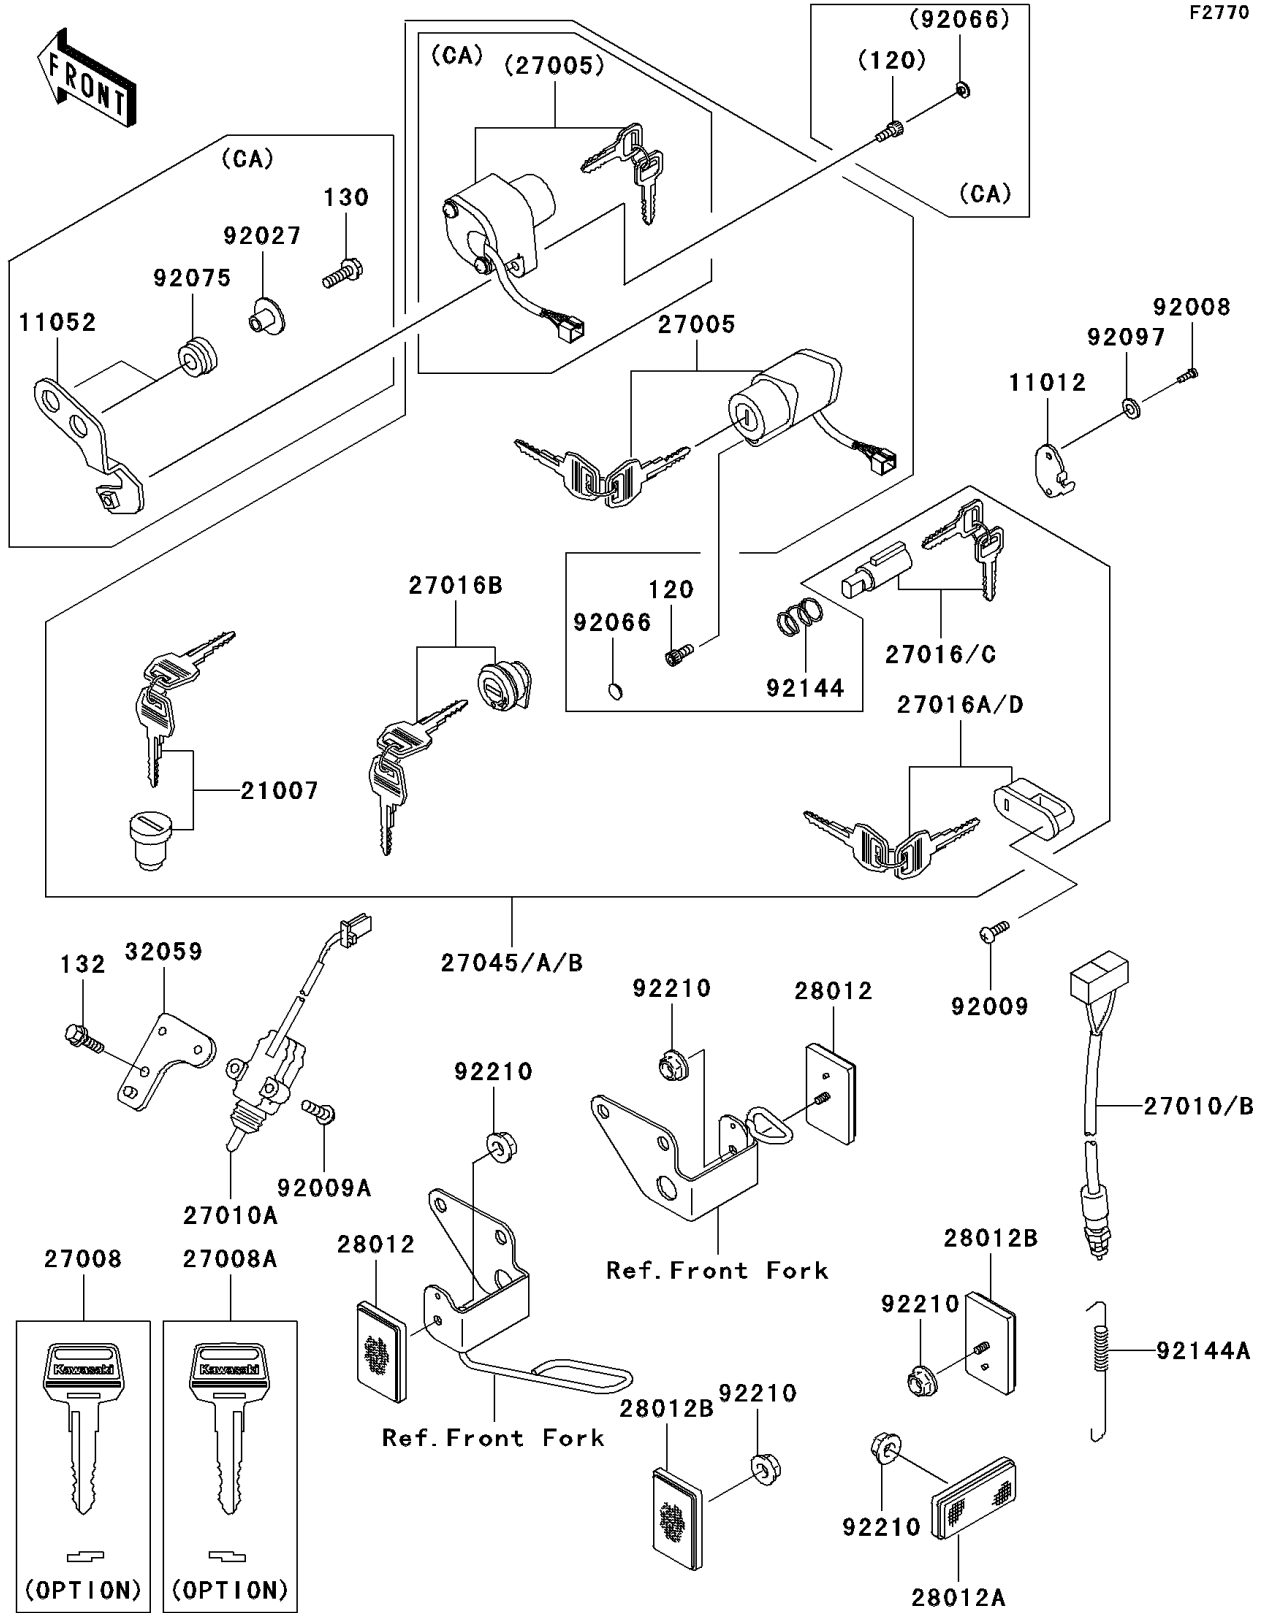

2004 Eliminator 125 PARTS DIAGRAM

Ignition Switch/Locks/Reflectors

2004 Eliminator 125 PARTS LIST

Ignition Switch/Locks/Reflectors

ITEM NAME	PART NUMBER	QUANTITY
BOLT-SOCKET (Ref # 120)	120P0512	1
BOLT-FLANGED-SMALL (Ref # 132)	132J0616	1
CAP,STEERING LOCK (Ref # 11012)	11012-1586	1
ROTOR,LOCK,TANK CAP (Ref # 21007)	21007-5022	1
SWITCH-ASSY-IGNITION (Ref # 27005)	27005-1246	1
KEY-LOCK,BLANK,#A (Ref # 27008)	27008-1034	1
KEY-LOCK,BLANK,#B (Ref # 27008A)	27008-1035	1
SWITCH,SIDE STAND (Ref # 27010A)	27010-1384	1
SWITCH,BRAKE LAMP (Ref # 27010B)	27010-1462	1
LOCK-ASSY,HELMET (Ref # 27016A)	27016-5239	1
LOCK-ASSY,SIDE COVER (Ref # 27016B)	27016-5240	1
LOCK-ASSY,STEERING (Ref # 27016C)	27016-5293	1
SWITCH-ASSY (Ref # 27045A)	27045-5183	1
REFLECTOR-REFLEX (Ref # 28012)	28012-1003	2
REFLECTOR-REFLEX (Ref # 28012A)	28012-1077	1
REFLECTOR-REFLEX (Ref # 28012B)	28012-1088	2
BRACKET-SWITCH,SIDE STAND (Ref # 32059)	32059-1115	1
SCREW,3.51MM (Ref # 92008)	92008-007	1
SCREW,5X14 (Ref # 92009)	92009-1341	1
SCREW,5X20 (Ref # 92009A)	92009-1459	2
PLUG (Ref # 92066)	92066-1435	1
WASHER,WAVE (Ref # 92097)	92097-003	1
SPRING,STEERING LOCK (Ref # 92144)	92144-1222	1
SPRING,REAR BRAKE SWITCH (Ref # 92144A)	92144-1753	1
NUT,FLANGED,5MM (Ref # 92210)	92210-0007	5
BOLT-FLANGED (Ref # 130)	130J0620	2
BRACKET,IGNITION SWITCH (Ref # 11052)	11052-1296	1
COLLAR,L=13.1 (Ref # 92027)	92027-251	2
DAMPER,RUBBER (Ref # 92075)	92075-1123	2