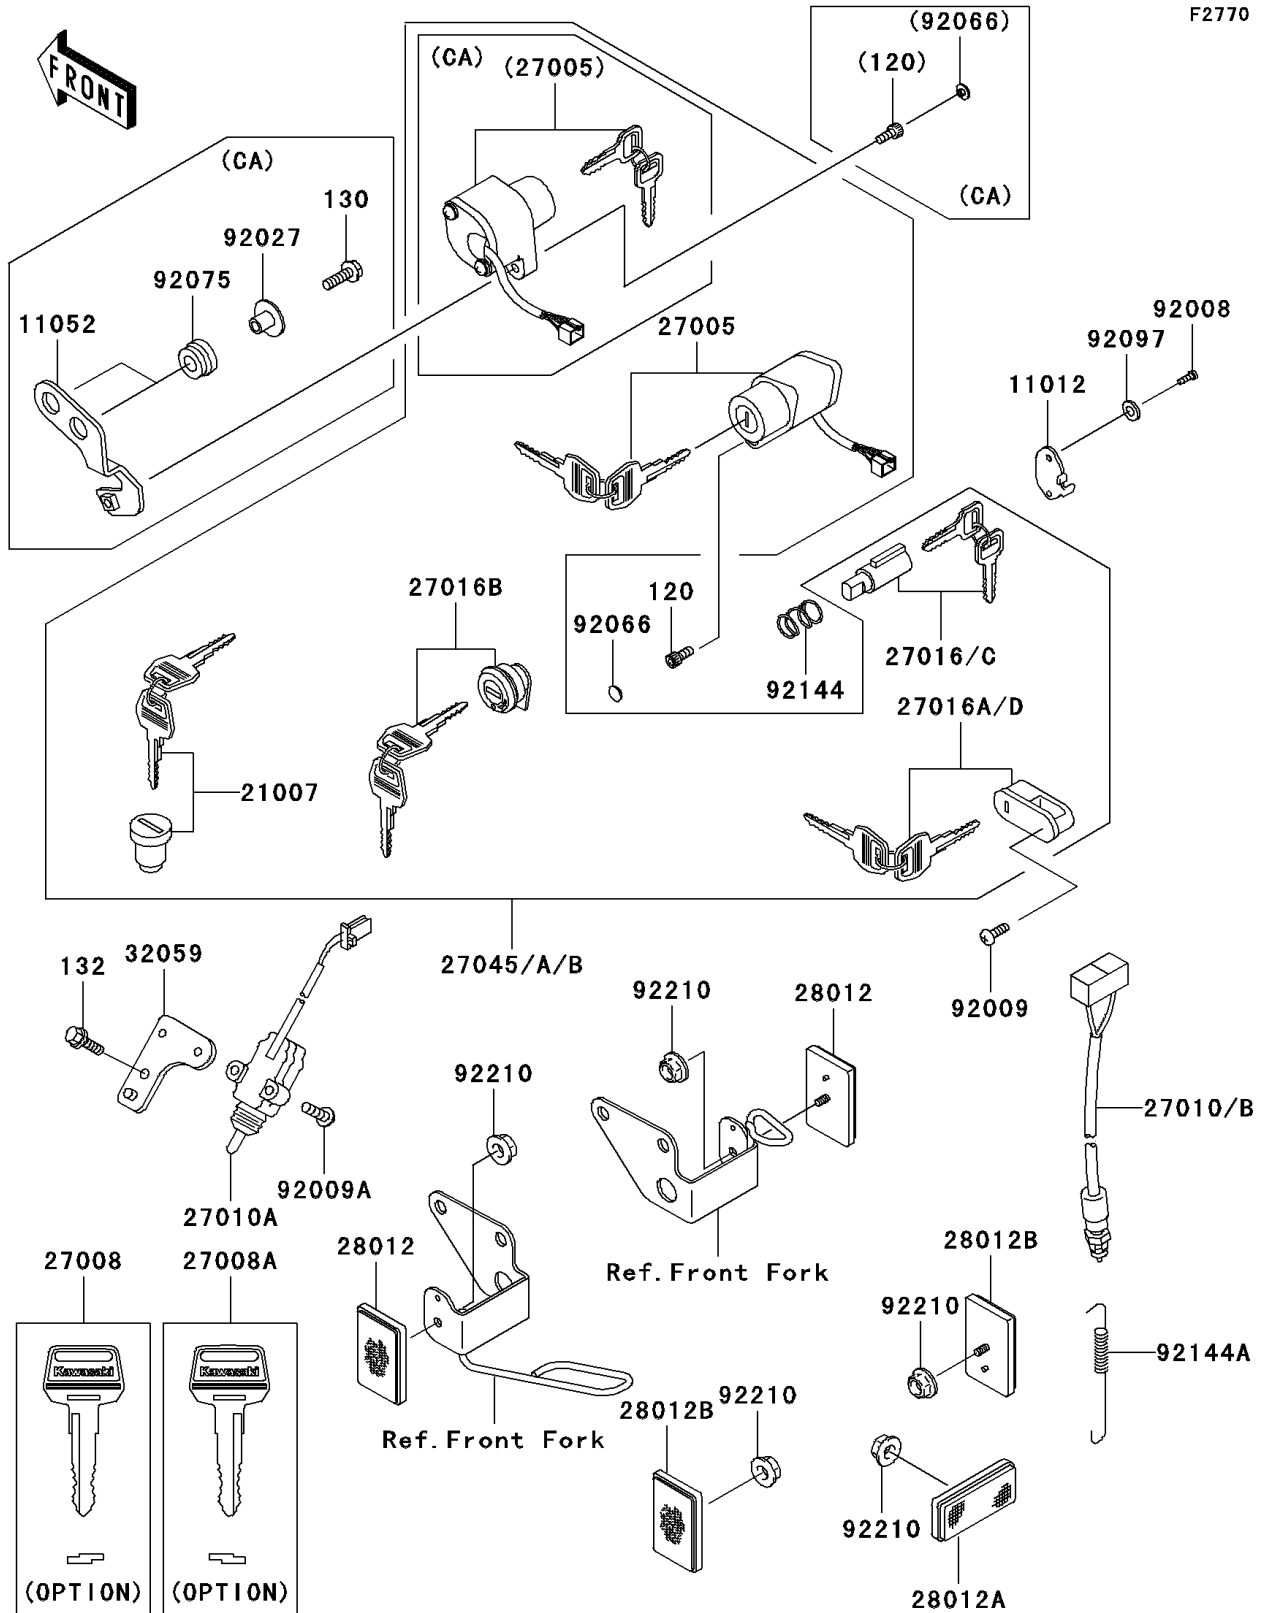

2003 Eliminator 125 (Canada Only) PARTS DIAGRAM

Ignition Switch/Locks/Reflectors

2003 Eliminator 125 (Canada Only) PARTS LIST

Ignition Switch/Locks/Reflectors

ITEM NAME	PART NUMBER	QUANTITY
BOLT-SOCKET (Ref # 120)	120P0512	1
BOLT-FLANGED-SMALL (Ref # 132)	132J0616	1
CAP,STEERING LOCK (Ref # 11012)	11012-1586	1
ROTOR,LOCK,TANK CAP (Ref # 21007)	21007-5022	1
SWITCH-ASSY-IGNITION (Ref # 27005)	27005-1246	1
KEY-LOCK,BLANK,#A (Ref # 27008)	27008-1034	1
KEY-LOCK,BLANK,#B (Ref # 27008A)	27008-1035	1
SWITCH,SIDE STAND (Ref # 27010A)	27010-1384	1
SWITCH,BRAKE LAMP (Ref # 27010B)	27010-1462	1
LOCK-ASSY,STEERING (Ref # 27016)	27016-5238	1
LOCK-ASSY,HELMET (Ref # 27016A)	27016-5239	1
LOCK-ASSY,SIDE COVER (Ref # 27016B)	27016-5240	1
SWITCH-ASSY (Ref # 27045)	27045-5115	1
REFLECTOR-REFLEX (Ref # 28012)	28012-1003	1
REFLECTOR-REFLEX (Ref # 28012A)	28012-1077	1
REFLECTOR-REFLEX (Ref # 28012B)	28012-1088	1
BRACKET-SWITCH,SIDE STAND (Ref # 32059)	32059-1115	1
SCREW,3.51MM (Ref # 92008)	92008-007	1
SCREW,5X14 (Ref # 92009)	92009-1341	1
SCREW,5X20 (Ref # 92009A)	92009-1459	1
PLUG (Ref # 92066)	92066-1435	1
WASHER,WAVE (Ref # 92097)	92097-003	1
SPRING,STEERING LOCK (Ref # 92144)	92144-1222	1
SPRING,REAR BRAKE SWITCH (Ref # 92144A)	92144-1753	1
NUT,FLANGED,5MM (Ref # 92210)	92210-0007	1