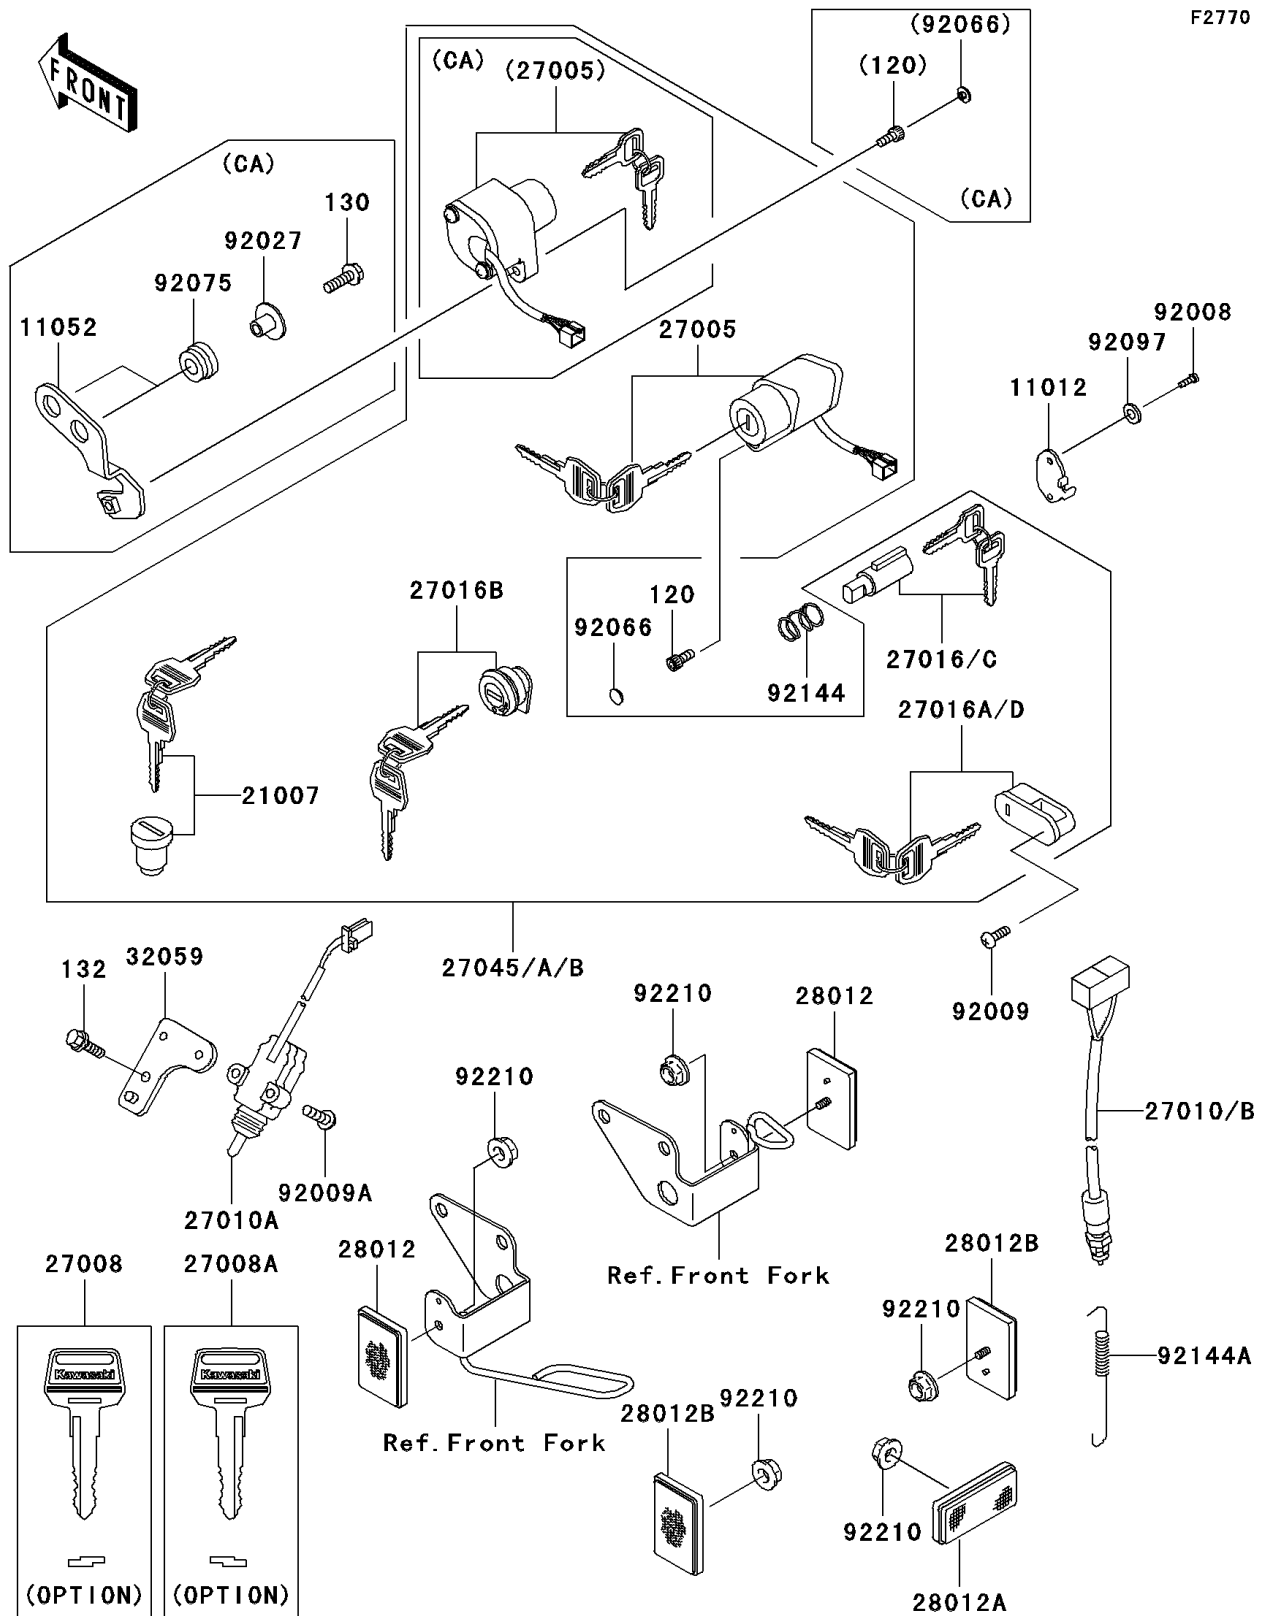

2002 Eliminator 125

PARTS DIAGRAM

Ignition Switch/Locks/Reflectors

2002 Eliminator 125

PARTS LIST

Ignition Switch/Locks/Reflectors

ITEM NAME	PART NUMBER	QUANTITY
BOLT-SOCKET (Ref # 120)	120P0512	1
BOLT-FLANGED-SMALL (Ref # 132)	132J0616	1
CAP,STEERING LOCK (Ref # 11012)	11012-1586	1
ROTOR,LOCK,TANK CAP (Ref # 21007)	21007-5022	1
SWITCH-ASSY-IGNITION (Ref # 27005)	27005-1246	1
KEY-LOCK,BLANK,#A (Ref # 27008)	27008-1034	1
KEY-LOCK,BLANK,#B (Ref # 27008A)	27008-1035	1
SWITCH,BRAKE LAMP (Ref # 27010)	27010-1301	1
SWITCH,SIDE STAND (Ref # 27010A)	27010-1384	1
LOCK-ASSY,STEERING (Ref # 27016)	27016-5238	1
LOCK-ASSY,HELMET (Ref # 27016A)	27016-5239	1
LOCK-ASSY,SIDE COVER (Ref # 27016B)	27016-5240	1
SWITCH-ASSY (Ref # 27045)	27045-5115	1
REFLECTOR-REFLEX (Ref # 28012)	28012-1003	2
REFLECTOR-REFLEX (Ref # 28012A)	28012-1077	1
REFLECTOR-REFLEX (Ref # 28012B)	28012-1088	2
BRACKET-SWITCH,SIDE STAND (Ref # 32059)	32059-1115	1
SCREW,3.51MM (Ref # 92008)	92008-007	1
SCREW,5X14 (Ref # 92009)	92009-1341	1
SCREW,5X20 (Ref # 92009A)	92009-1459	2
PLUG (Ref # 92066)	92066-1435	1
WASHER,WAVE (Ref # 92097)	92097-003	1
SPRING,STEERING LOCK (Ref # 92144)	92144-1222	1
SPRING,REAR BRAKE SWITCH (Ref # 92144A)	92144-1753	1
NUT,FLANGED,5MM (Ref # 92210)	92210-0007	5
BOLT-FLANGED (Ref # 130)	130J0620	2
BRACKET,IGNITION SWITCH (Ref # 11052)	11052-1296	1
COLLAR,L=13.1 (Ref # 92027)	92027-251	2
DAMPER,RUBBER (Ref # 92075)	92075-1123	2